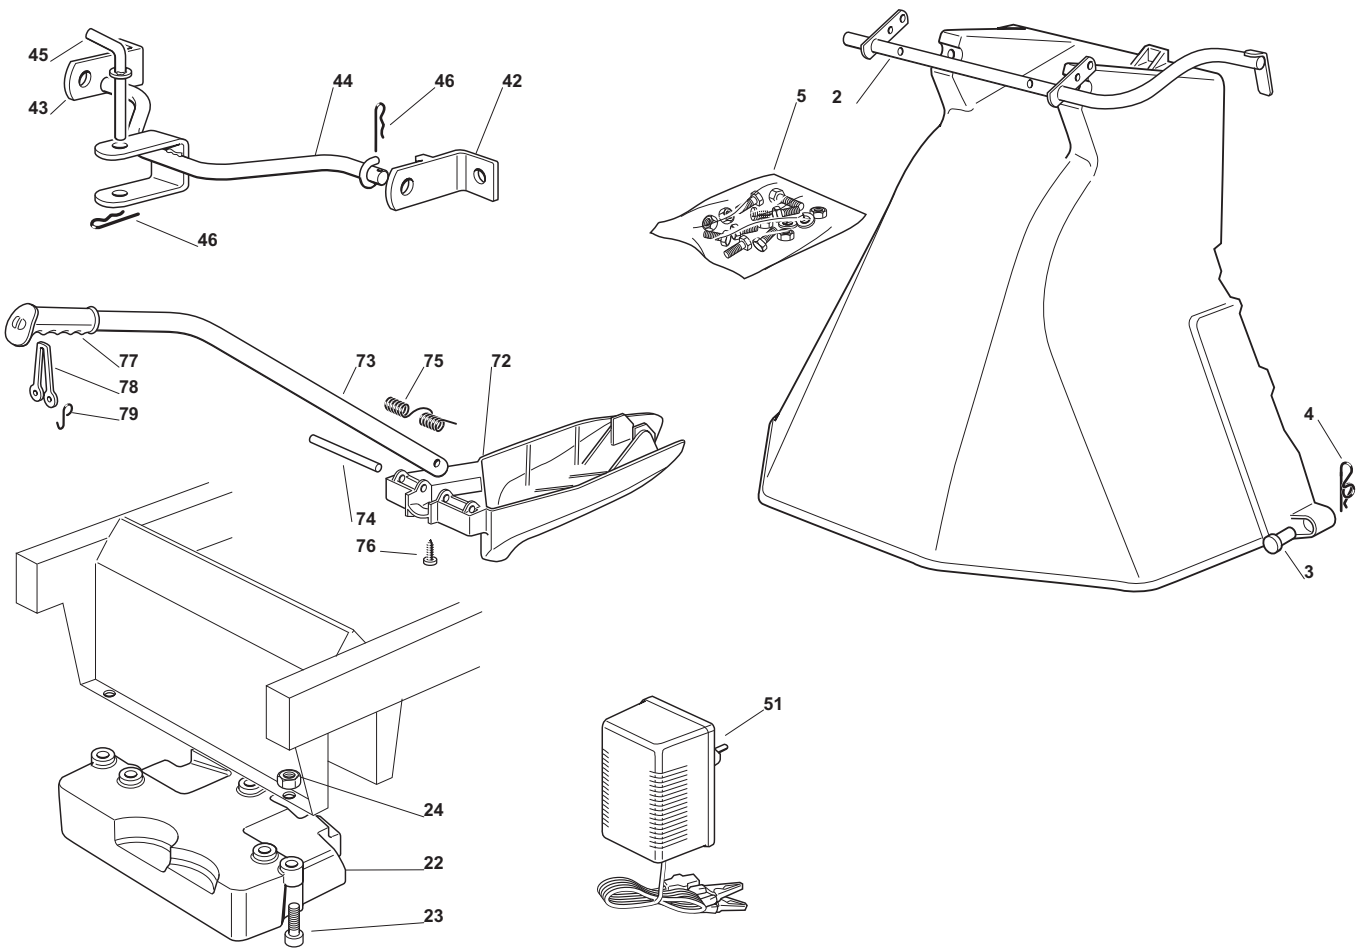

Optionals On Request							
POS	CODE	Q.TY	DESCRIZIONE	DESCRIPTION	DESCRIPTION	BESCHREIBUNG	NOTES
2	82869035/0	1	Tubo Di Aggancio	Support	Sopport	Halter	
3	25510022/0	2	Perno	Pin	Pivot	Bolzen	
4	24487998/0	2	Coppiglia	Cotter Pin	Goupille	Splint	
5	82180062/0	1	Dotazione Viteria	Screws Outfit	Ensemble Des Vis	Schraubenausrüstung	
22	25519997/1	1	Peso	Weight	Poids	Gewicht	
23	12760520/0	3	Vite	Screw	Vis	Schraube	
24	12155000/0	3	Dado	Nut	Ecrou	Mutter	
42	82735502/0	1	Staffa Supporto Traino Dx	Bracket Right Hitch Support	Etrier Support Trainage Droite	Buegel Halter Für Rechten Zug	
43	25774213/0	1	Staffa Supporto Traino Sx	Bracket Left Hitch Support	Etrier Support Trainage Gauche	Buegelhalter Für Linken Zug	
44	382033117/0	1	Barra	Rod	Barre	Stange	
45	25510021/1	1	Perno	Pin	Pivot	Bolzen	
46	24487999/0	2	Coppiglia	Cotter Pin	Goupille	Split	
51	182180090/0	1	Carica Batterie	Battery Charger	Chargeur De Batteries	Batterieladegerät	EU plug
51	182180091/0	1	Carica Batterie (U.K.)	Battery Charger (U.K.)	Chargeur De Batteries (U.K.)	Batterieladegerät (U.K.)	UK plug
72	325140097/0	1	Deflettore	Deflector	Deflecteur	Abweiser	
73	25394005/0	1	Manico	Handle	Guidon	Stiel	
74	25510077/0	1	Perno	Pin	Pivot	Bolzen	
75	25430245/0	1	Molla	Spring	Ressort	Feder	
76	12735405/0	1	Vite	Screw	Vis	Schraube	
77	25280000/1	1	Impugnatura	Handgrip	Branche	Griff	
78	25840011/1	1	Tirante In Gomma	Elastic Tie-Rod	Tirant Elastique	Elastische Zugstäbe	
79	25253004/0	2	Gancio	Hook	Crochet	Haken