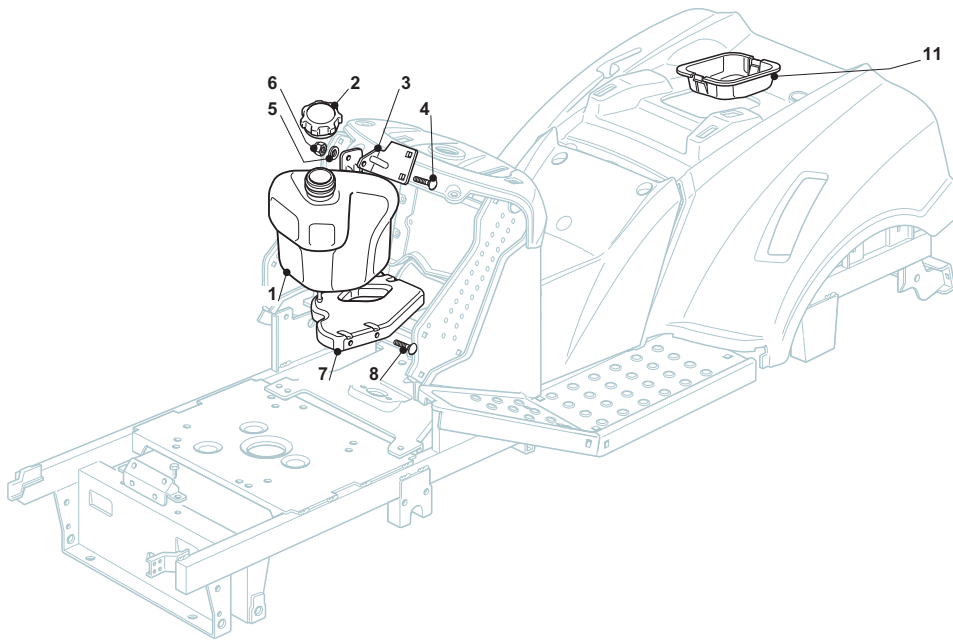

Tank							
POS	CODE	Q.TY	DESCRIZIONE	DESCRIPTION	DESCRIPTION	BESCHREIBUNG	NOTES
1	325735124/0	1	Serbatoio	Tank	Reservoir	Tank	
2	25795001/1	1	Tappo Serbatoio	Cap	Bouchon	Tankverschluss	
3	325785291/0	1	Supporto	Support	Support	Halter	
4	12789195/0	1	Vite	Screw	Vis	Schraube	
5	12581500/0	1	Grower	Grower	Grower	Grower	
6	12437503/0	1	Piastrina	Plate	Plaque	Platte	
7	325785289/0	1	Supporto	Support	Support	Halter	
8	12735403/0	4	Vite	Screw	Vis	Schraube	
11	325207176/0	1	Vaschetta	Basin	Cuvette	Wanne