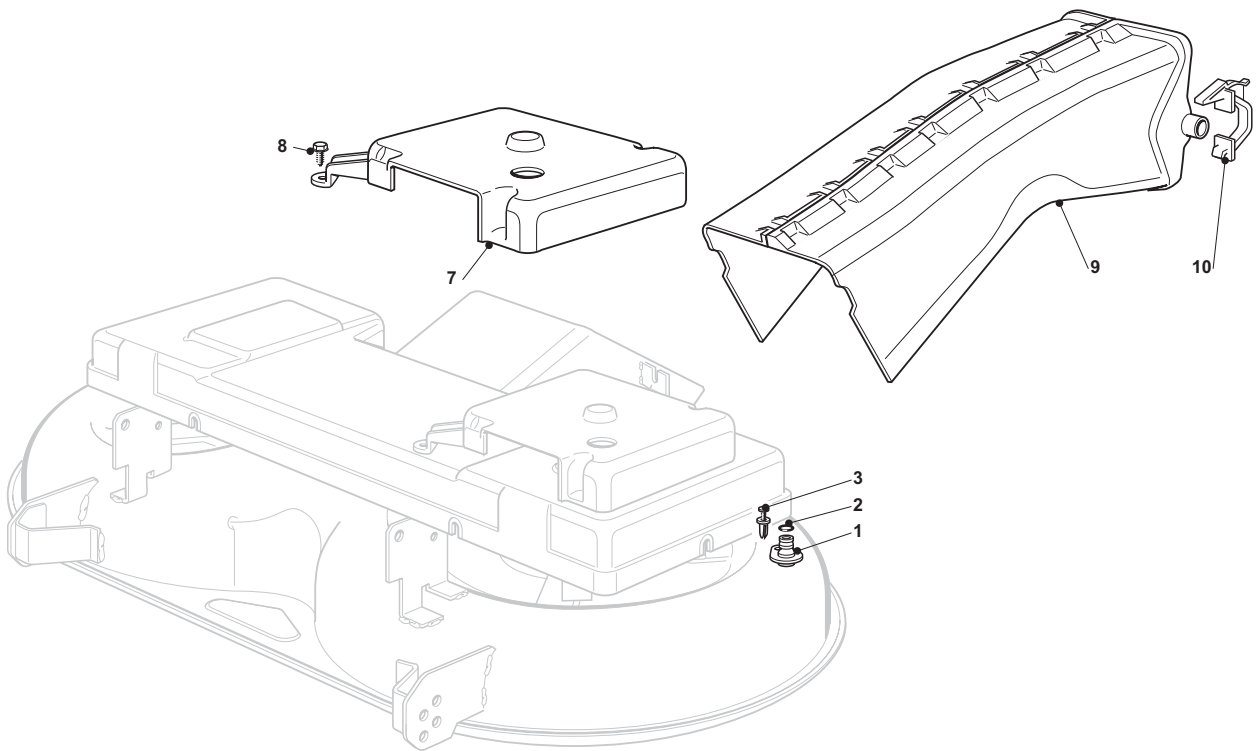

Guards And Conveyor							
POS	CODE	Q.TY	DESCRIZIONE	DESCRIPTION	DESCRIPTION	BESCHREIBUNG	NOTES
1	25033060/0	2	Attacco Tubo Acqua	Water Hose Connection	Raccord Tuyau D'Eau	Wasseranschluss	
2	19035000/0	2	Anello Or	O Ring	O Ring	O Ring	
3	12500030/0	2	Rivetto	Rivet	Rivet	Niet	
7	25600049/0	1	Protezione	Guard	Protection	Schutz	
8	12735403/0	3	Vite	Screw	Vis	Schraube	
9	382108021/0	1	Convogliatore	Conveyor	Convoyeur	Blechsatz	
10	25774373/0	2	Staffa	Clamp	Bride	Bride