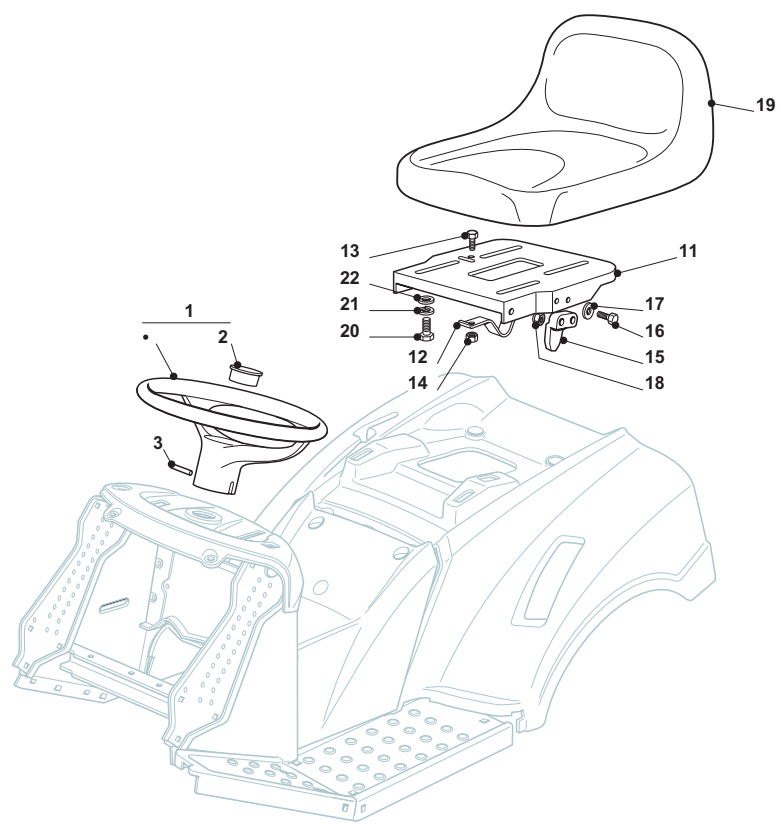

Seat & Steering Wheel							
POS	CODE	Q.TY	DESCRIZIONE	DESCRIPTION	DESCRIPTION	BESCHREIBUNG	NOTES
1	25961201/0	1	Volante	Steering Wheel	Volant	Lenkrad	
2	25120230/0	1	Tappo	Cap	Bouchon	Stopfen	
3	12620299/0	1	Spina	Pin	Goupille	Stift	
11	25547033/1	1	Piastra	Plate	Plaque	Platte	
12	25430223/2	1	Molla	Spring	Ressort	Feder	
13	12789000/0	1	Vite	Screw	Vis	Schraube	
14	12154330/0	1	Dado	Nut	Ecrou	Mutter	
15	27063021/1	1	Camma	Cam	Came	Nocken	
16	12789100/0	2	Vite	Screw	Vis	Schraube	
17	12523020/0	2	Rosetta	Washer	Rondelle	Scheibe	
18	12154330/0	2	Dado	Nut	Ecrou	Mutter	
19	125722470/0	1	Sedile	Seat	Siege	Sitz	
20	12793101/0	4	Vite	Screw	Vis	Schraube	
21	12583500/0	4	Grower	Grower	Grower	Grower	
22	12523060/0	4	Rondella	Washer	Rondelle	Scheibe