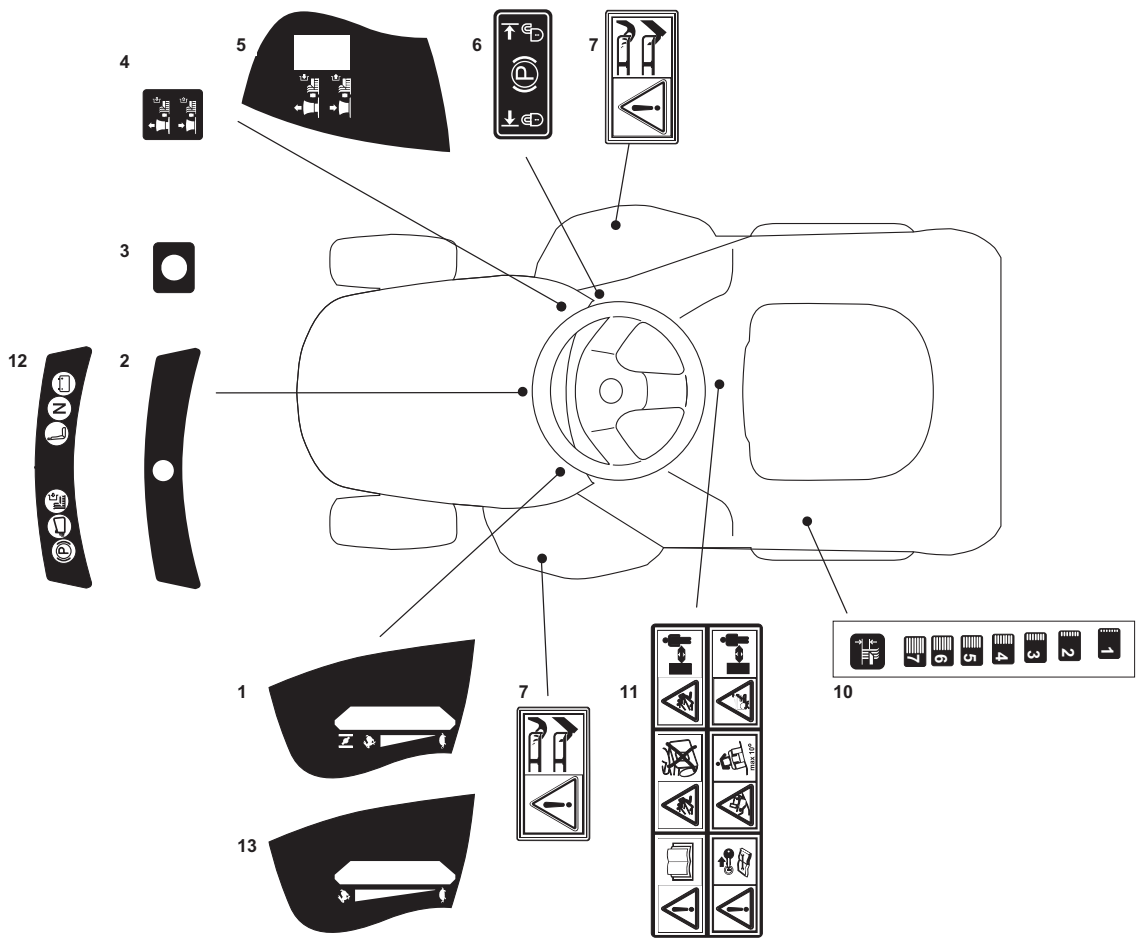

Labels							
POS	CODE	Q.TY	DESCRIZIONE	DESCRIPTION	DESCRIPTION	BESCHREIBUNG	NOTES
1	14361440/0	1	Etichetta	Label	Etiquette	Klebzettel	use only on model NJTP;NXX;NJS;NJU;NJA
2	25420019/0	1	Etichetta	Label	Etiquette	Klebzettel	for 1 led dashboard version
3	25420018/0	1	Etichetta	Label	Etiquette	Klebzettel	use only on model NJ;NJR;NJB
4	14361438/0	1	Etichetta	Label	Etiquette	Klebzettel	use only on model NJ;NJR;NJB
5	14361439/0	1	Etichetta	Label	Etiquette	Klebzettel	use only on model NJTP;NXX;NJS;NJU;NJA
6	14361452/0	1	Etichetta	Label	Etiquette	Klebzettel	
7	114356699/1	2	Etichetta	Label	Etiquette	Klebzettel	
10	14361441/0	1	Etichetta	Label	Etiquette	Klebzettel	
11	14361553/0	1	Etichetta	Label	Etiquette	Klebzettel	
12	125420020/0	1	Etichetta	Label	Etiquette	Klebzettel	for 6 led dashboard version
13	114364616/0	1	Etichetta	Label	Etiquette	Klebzettel	use only for model with Honda GXV 390 engine