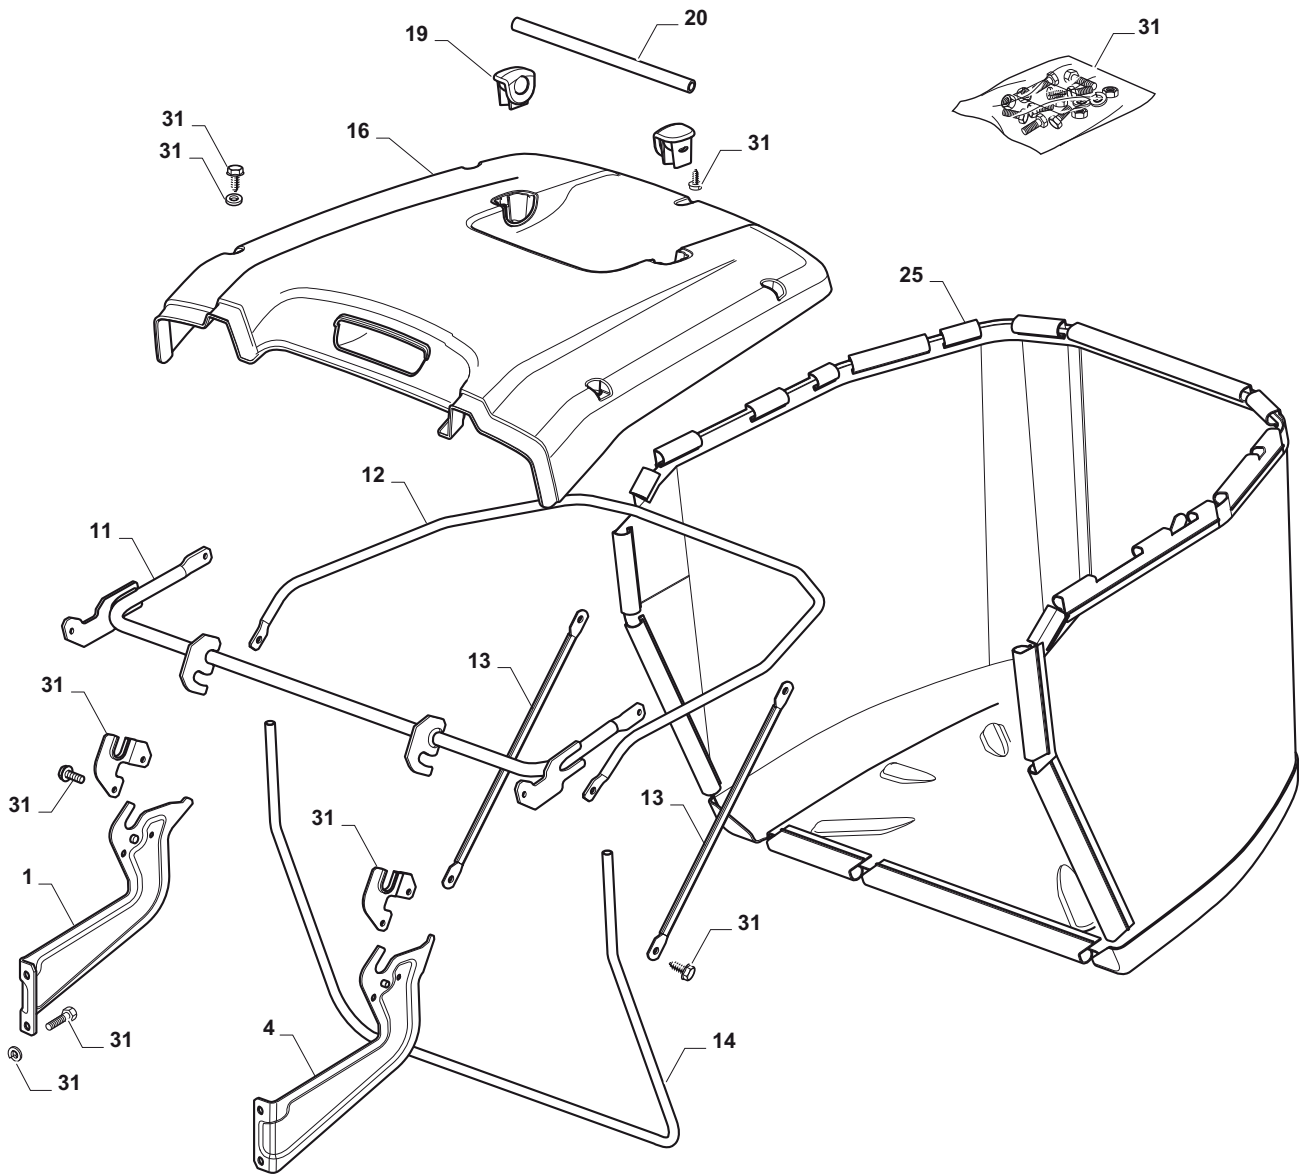

POS	CODE	Q.TY	DESCRIZIONE	DESCRIPTION	DESCRIPTION	BESCHREIBUNG
1	325785377/0	1	Supporto	Support	Support	Halter
4	325785383/0	1	Supporto	Support	Support	Halter
11	382800147/0	1	Telaio Superiore	Upper Frame	Chassis Superieur	Obererrahmen
12	382800145/0	1	Telaio Superiore	Upper Frame	Chassis Superieur	Obererrahmen
13	325650161/0	2	Rinforzo	Stiffening	Reinforcement	Verstaerkung
14	382800143/0	1	Telaio Bocca Sacco	Front Frame	Chassis Avant	
16	325110437/0	1	Copertura Sacco Nero	Grass-Catcher Cover, Black	Couvre-Bac Noir	Sackkappe Schwarz
19	325785417/0	2	Supporto	Support	Support	Halter
20	325394538/0	1	Maniglia	Handle	Poignee	Griff
25	182105942/0	1	Confezione Sacco	Grasscatcher	Bac	Sack
31	382180122/0	1	Dotazione Viteria	Screws Outfit	Ensemble Des Vis	Schraubenausrüstung