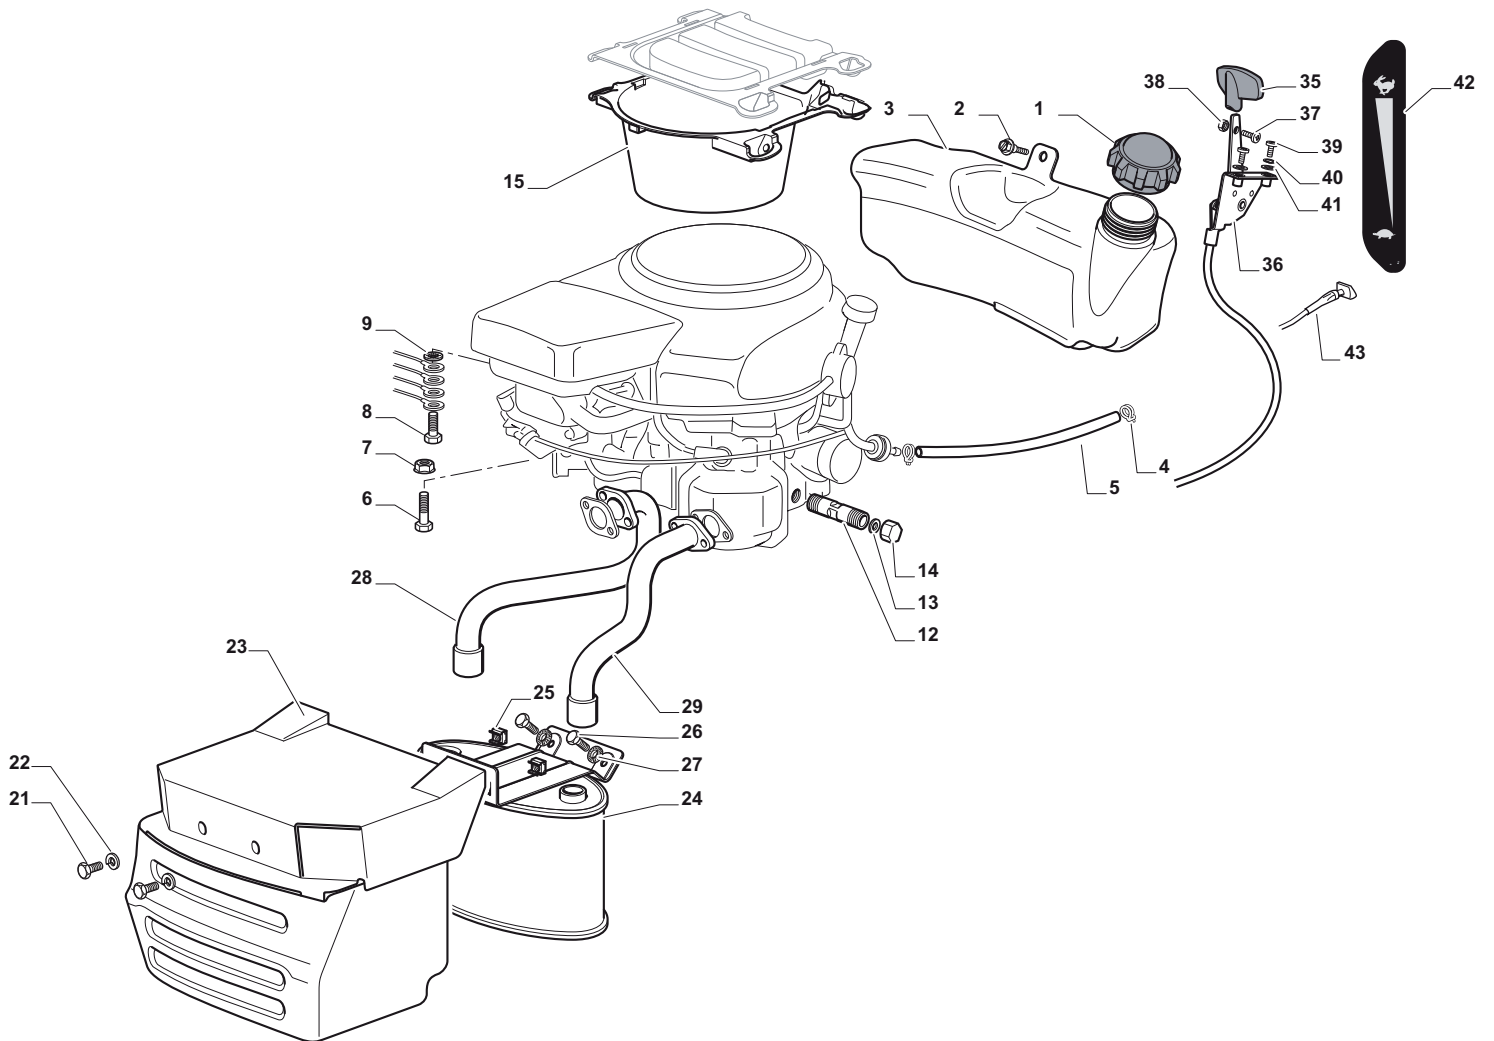

POS	CODE	Q.TY	DESCRIZIONE	DESCRIPTION	DESCRIPTION	BESCHREIBUNG
1	25795001/1	1	Tappo Serbatoio	Cap	Bouchon	Tankverschluss
2	125943010/0	4	Vite	Screw	Vis	Schraube
3	325735126/0	1	Serbatoio	Tank	Reservoir	Tank
4	18375051/1	2	Fascetta	Fair Led	Fixation De Cable	Kabelbefestigung
5	25869057/0	1	Tubo Collegamento (1000 Mm)	Connecting Tube (1000 Mm)	Tube De Connexion (1000 Mm)	Verbindungsrohr (1000 Mm)
6	12691115/0	4	Vite	Screw	Vis	Schraube
7	12154210/0	4	Dado	Nut	Ecrou	Mutter
8	12735599/0	1	Vite	Screw	Vis	Schraube
9	12540260/0	1	Rondella	Washer	Rondelle	Scheibe
12	25598052/0	1	Prolunga Scarico Olio	Oil Discharge Extension	Extension Dech. Huile	Öl Abfluss
13	18401001/1	1	Guarnizione	Oil Seal	Garniture	Dichtung
14	18737849/0	1	Tappo Per Prolunga	Oil Cap	Bouchon Huile	Oelverschluss
15	325108045/0	1	Convogliatore	Conveyor	Convoyeur	Konveyor
15	325108045/1	1	Convogliatore	Conveyor	Convoyeur	Konveyor
16	125730023/0	1	Separatore Aspiraz.	Intake Separator	Separateur Aspirat.	Augenabscheider
21	12792611/0	2	Vite	Screw	Vis	Schraube
22	12540260/0	2	Rondella	Washer	Rondelle	Scheibe
23	382598049/0	1	Protezione Silenziatore	Muffler Protection	Protection Silencieux	Auspuffschutz
24	82750003/0	1	Silenziatore	Muffler	Silenceux	Auspuff
25	12360425/0	2	Dado (Mecc.)	Nut (Mech.)	Ecrou (Mec.)	Mutter (Mech.)
26	12792611/0	2	Vite	Screw	Vis	Schraube
27	12540260/0	2	Rondella	Washer	Rondelle	Scheibe
28	18738221/0	1	Tubo Scarico Destro	Exhaust Tube Right	Tube Echappement Droit	Abgasungrohr, Rechte
29	18738222/0	1	Tubo Scarico Sinistro	Exhaust Tube Left	Tube Echappement Gau.	Abgasungrohr, Linke
35	325394531/0	1	Manopolina	Knob	Poignee	Griff
36	182000217/0	1	Acceleratore	Accelerator	Accelérateur	Gas Zug
37	112726389/0	1	Vite	Screw	Vis	Schraube
38	12290800/0	1	Dado	Nut	Ecrou	Mutter
39	112726389/0	2	Vite	Screw	Vis	Schraube
40	12540020/0	2	Rondella	Washer	Rondelle	Scheibe
41	12521310/0	2	Rosetta	Washer	Rondelle	Scheibe
42	114364617/0	1	Etichetta	Label	Etiquette	Klebzettel
43	125090006/0	1	Comando Starter	Choke Control	Commande Starter	Starter Betaetigung