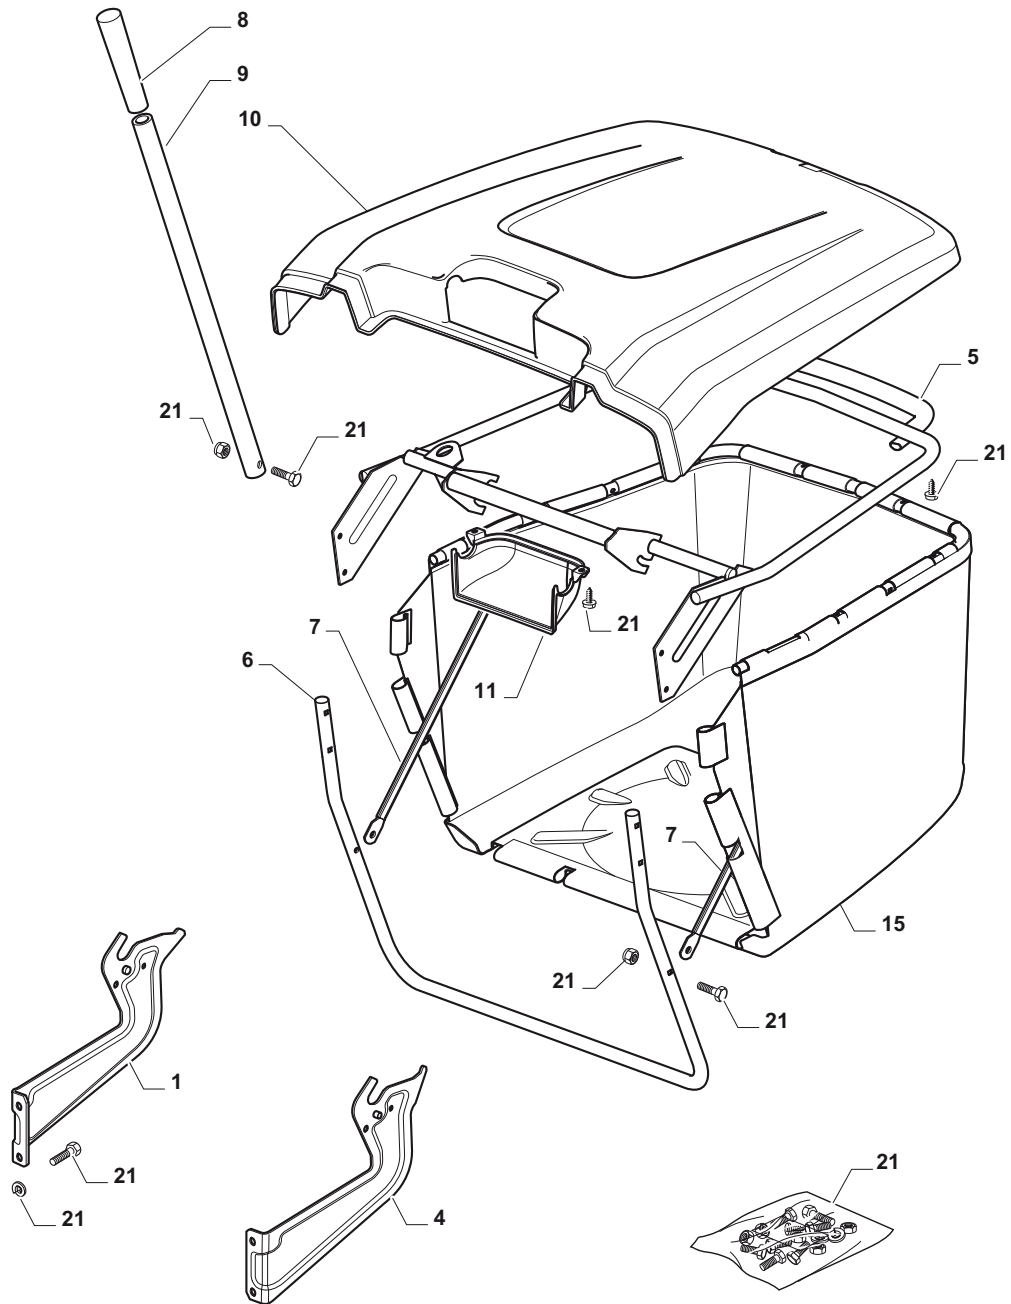

POS	CODE	Q.TY	DESCRIZIONE	DESCRIPTION	DESCRIPTION	BESCHREIBUNG
1	325785377/0	1	Supporto	Support	Support	Halter
4	325785383/0	1	Supporto	Support	Support	Halter
5	382800139/0	1	Telaio Superiore	Upper Frame	Chassis Superieur	Obererrahmen
6	382800141/0	1	Telaio Bocca Sacco	Front Frame	Chassis Avant	Vorderrahmen
7	325650149/0	2	Rinforzo	Stiffening	Reinforcement	Verstaerkung
8	125394508/0	1	Manopola	Handle	Poingee	Griff
9	325869087/0	1	Tubo	Rod	Tige	Stange
10	325110431/0	1	Copertura Sacco Rosso	Grass-Catcher Cover, Red	Couvre-Bac Rouge	Sackkappe Rot
10	325110434/0	1	Copertura Sacco Bianco	Grass-Catcher Cover, White	Couvre-Bac Blanc	Sackkappe Weiß
10	325110439/0	1	Copertura Sacco Giallo	Grass-Catcher Cover, Yellow	Couvre-Bac Jaune	Sackkappe Gelb
10	325110436/0	1	Copertura Sacco Nero	Grass-Catcher Cover, Black	Couvre-Bac Noir	Sackkappe Schwarz
10	325110447/0	1	Copertura Sacco Verde	Grass-Catcher Cover, Green	Couvre-Bac Vert	Sackkappe Grün
11	325207195/0	1	Copertura Maniglia	Handle Cover	Couvre-Poignee	Griffkappe
15	182105947/0	1	Confezione Sacco	Grasscatcher	Bac	Sack
21	382180123/0	1	Dotazione Viteria	Screws Outfit	Ensemble Des Vis	Schraubenausrüstung