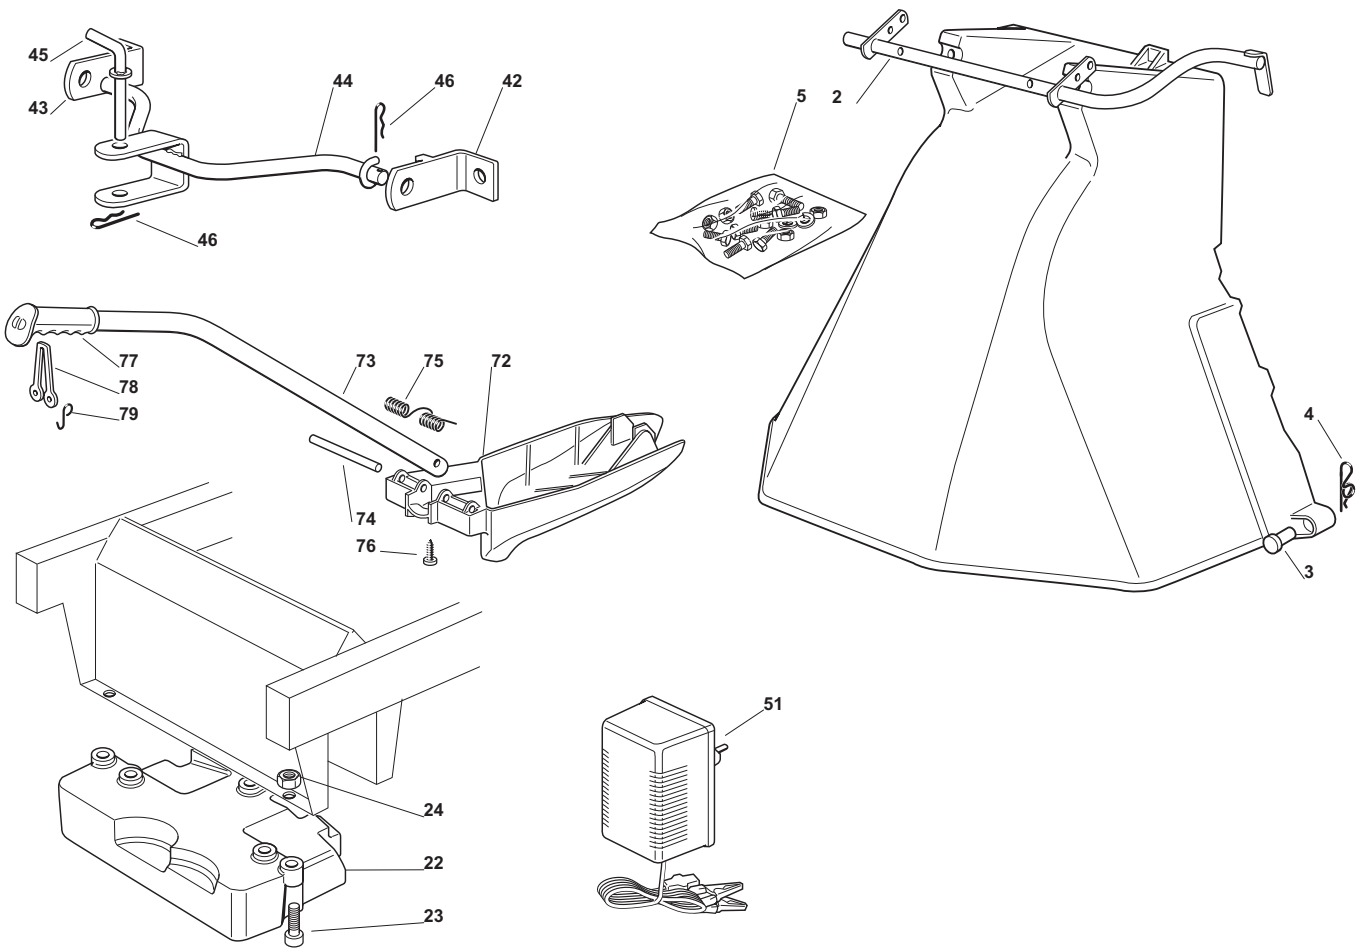

Optionals On Request							
POS	CODE	Q.TY	DESCRIZIONE	DESCRIPTION	DESCRIPTION	BESCHREIBUNG	NOTES
2	82869035/0	1	Tubo Di Aggancio	Support	Sopport	Halter	
3	25510022/0	2	Perno	Pin	Pivot	Bolzen	
4	24487998/0	2	Coppiglia	Cotter Pin	Goupille	Splint	
5	82180062/0	1	Dotazione Viteria	Screws Outfit	Ensemble Des Vis	Schraubenausrüstung	
22	25519997/1	1	Peso	Weight	Poids	Gewicht	
23	12760520/0	3	Vite	Screw	Vis	Schraube	
24	12155000/0	3	Dado	Nut	Ecrou	Mutter	
42	82735502/0	1	Staffa Supporto Traino Dx	Bracket Right Hitch Support	Etrier Support Trainage Droite	Buegel Halter Für Rechten Zug	
43	25774213/0	1	Staffa Supporto Traino Sx	Bracket Left Hitch Support	Etrier Support Trainage Gauche	Buegelhalter Für Linken Zug	
44	382033117/0	1	Barra	Rod	Barre	Stange	
45	25510021/1	1	Perno	Pin	Pivot	Bolzen	
46	24487999/0	2	Coppiglia	Cotter Pin	Goupille	Split	
51	182180090/0	1	Carica Batterie	Battery Charger	Chargeur De Batteries	Batterieladegerät	EU plug
51	182180091/0	1	Carica Batterie (U.K.)	Battery Charger (U.K.)	Chargeur De Batteries (U.K.)	Batterieladegerät (U.K.)	UK plug
72	325140097/0	1	Deflettore	Deflector	Deflecteur	Abweiser	
73	25394005/0	1	Manico	Handle	Guidon	Stiel	
74	25510077/0	1	Perno	Pin	Pivot	Bolzen	
75	25430245/0	1	Molla	Spring	Ressort	Feder	
76	12735405/0	1	Vite	Screw	Vis	Schraube	
77	25280000/1	1	Impugnatura	Handgrip	Branche	Griff	
78	25840011/1	1	Tirante In Gomma	Elastic Tie-Rod	Tirant Elastique	Elastische Zugstäbe	
79	25253004/0	2	Gancio	Hook	Crochet	Haken