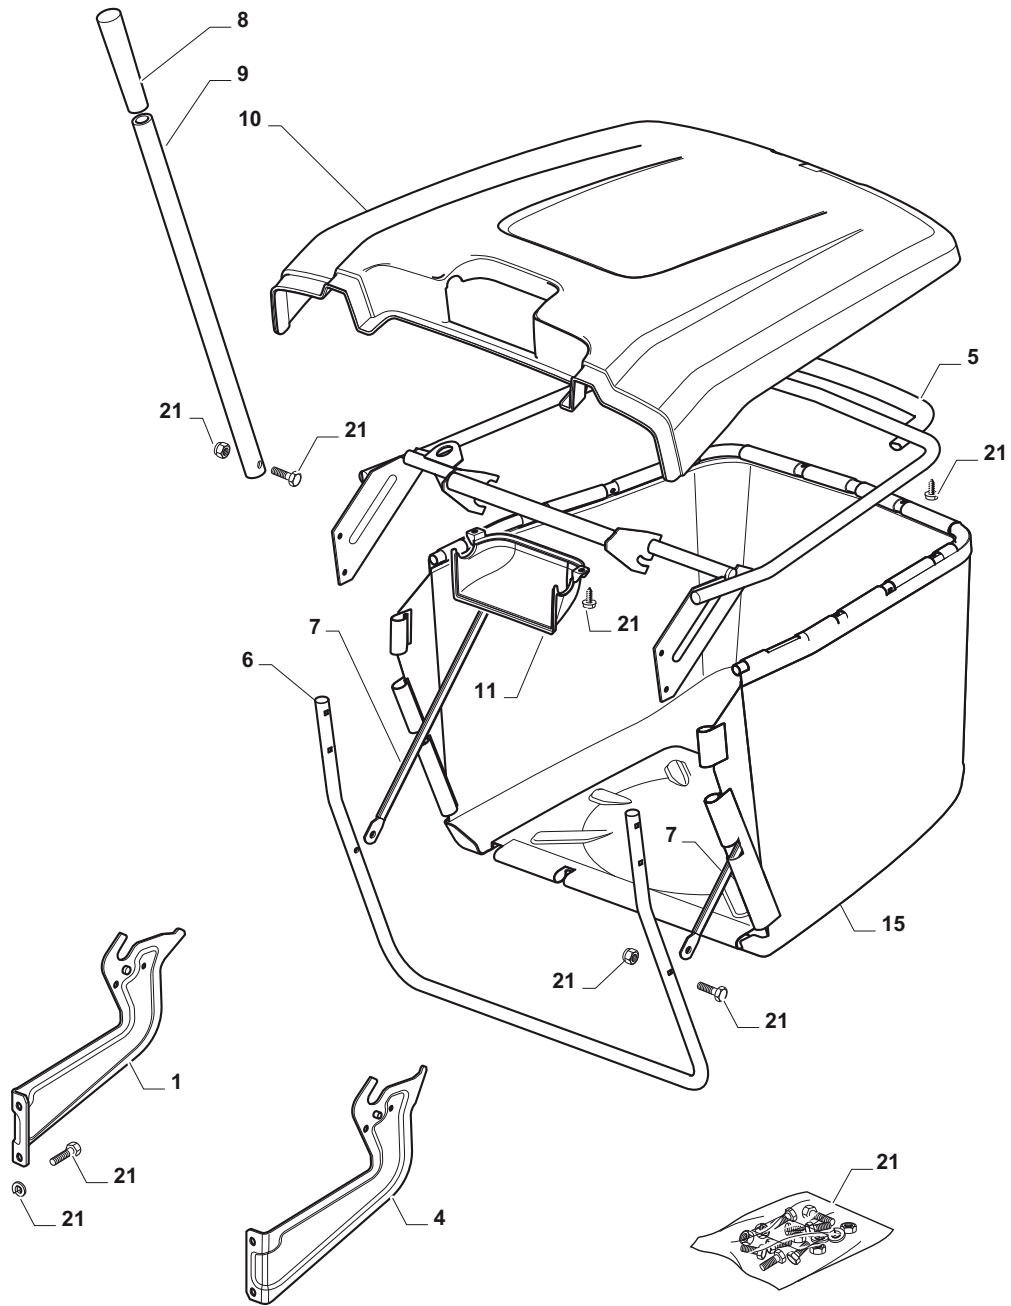

POS	CODE	Q.TY	DESCRIZIONE	DESCRIPTION	DESCRIPTION	BESCHREIBUNG
1	325785377/0	1	Supporto	Support	Support	Halter
4	325785383/0	1	Supporto	Support	Support	Halter
5	382800139/0	1	Telaio Superiore	Upper Frame	Chassis Superieur	Obererrahmen
6	382800141/0	1	Telaio Bocca Sacco	Front Frame	Chassis Avant	Vorderrahmen
7	325650149/0	2	Rinforzo	Stiffening	Reinforcement	Verstaerkung
8	125394508/0	1	Manopola	Handle	Poingee	Griff
9	325869087/0	1	Tubo	Rod	Tige	Stange
10	325110431/0	1	Copertura Sacco Rosso	Grass-Catcher Cover, Red	Couvre-Bac Rouge	Sackkappe Rot
10	325110434/0	1	Copertura Sacco Bianco	Grass-Catcher Cover, White	Couvre-Bac Blanc	Sackkappe Weiß
10	325110439/0	1	Copertura Sacco Giallo	Grass-Catcher Cover, Yellow	Couvre-Bac Jaune	Sackkappe Gelb
10	325110436/0	1	Copertura Sacco Nero	Grass-Catcher Cover, Black	Couvre-Bac Noir	Sackkappe Schwarz
10	325110447/0	1	Copertura Sacco Verde	Grass-Catcher Cover, Green	Couvre-Bac Vert	Sackkappe Grün
11	325207195/0	1	Copertura Maniglia	Handle Cover	Couvre-Poignee	Griffkappe
15	182105947/0	1	Confezione Sacco	Grasscatcher	Bac	Sack
21	382180123/0	1	Dotazione Viteria	Screws Outfit	Ensemble Des Vis	Schraubenausrüstung