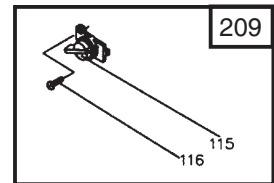

Ausgabe Issue 2007- 24		Bild Nr Picture No C122A		GGP- MOTOR SM 55 ERSATZTEILSÄTZEN		GGP- ENGINE SM 55 SPARE PART KITS		Seite Page 68	
Pos. Fig.	Anzahl/Quantity				Artikel Nr. Part No	Bezeichnung	Description	Satz Kit	Anmerkung Notes
X	209	1			1811-2526-02	Schalter kpl.....	Switch kit		
	210	1			1811-2527-01	Dichtungssatz	Gasket/seal kit.....		
	211	1			1811-2528-01	Öleinlaß/Ablaß kpl.....	Oil fill/drain kit.....		
	214	1			1811-2531-01	Ventilsatz	Valve kit		
	215	1			1811-2532-01	Ventiljustierung kpl.....	Valve adjust kit		
	216	1			1811-2533-01	Zylinderkopf kpl.....	Cylinder head kit		
	217	1			1811-2534-01	Ventilation/Deckel	Breather/valve cover		
	218	1			1811-2535-01	Nockenwelle kpl.....	Camshaft kit		
X	219	1			1811-2536-02	Deckel- Kurbelgehäuse	Crankcase cover kit.....		
	221	1			1811-2538-01	Drehzahlregulierer	Governor gear kit		
	222	1			1811-2539-01	Kolben m.Pleuel kpl.....	Piston & conn.rod kit.....