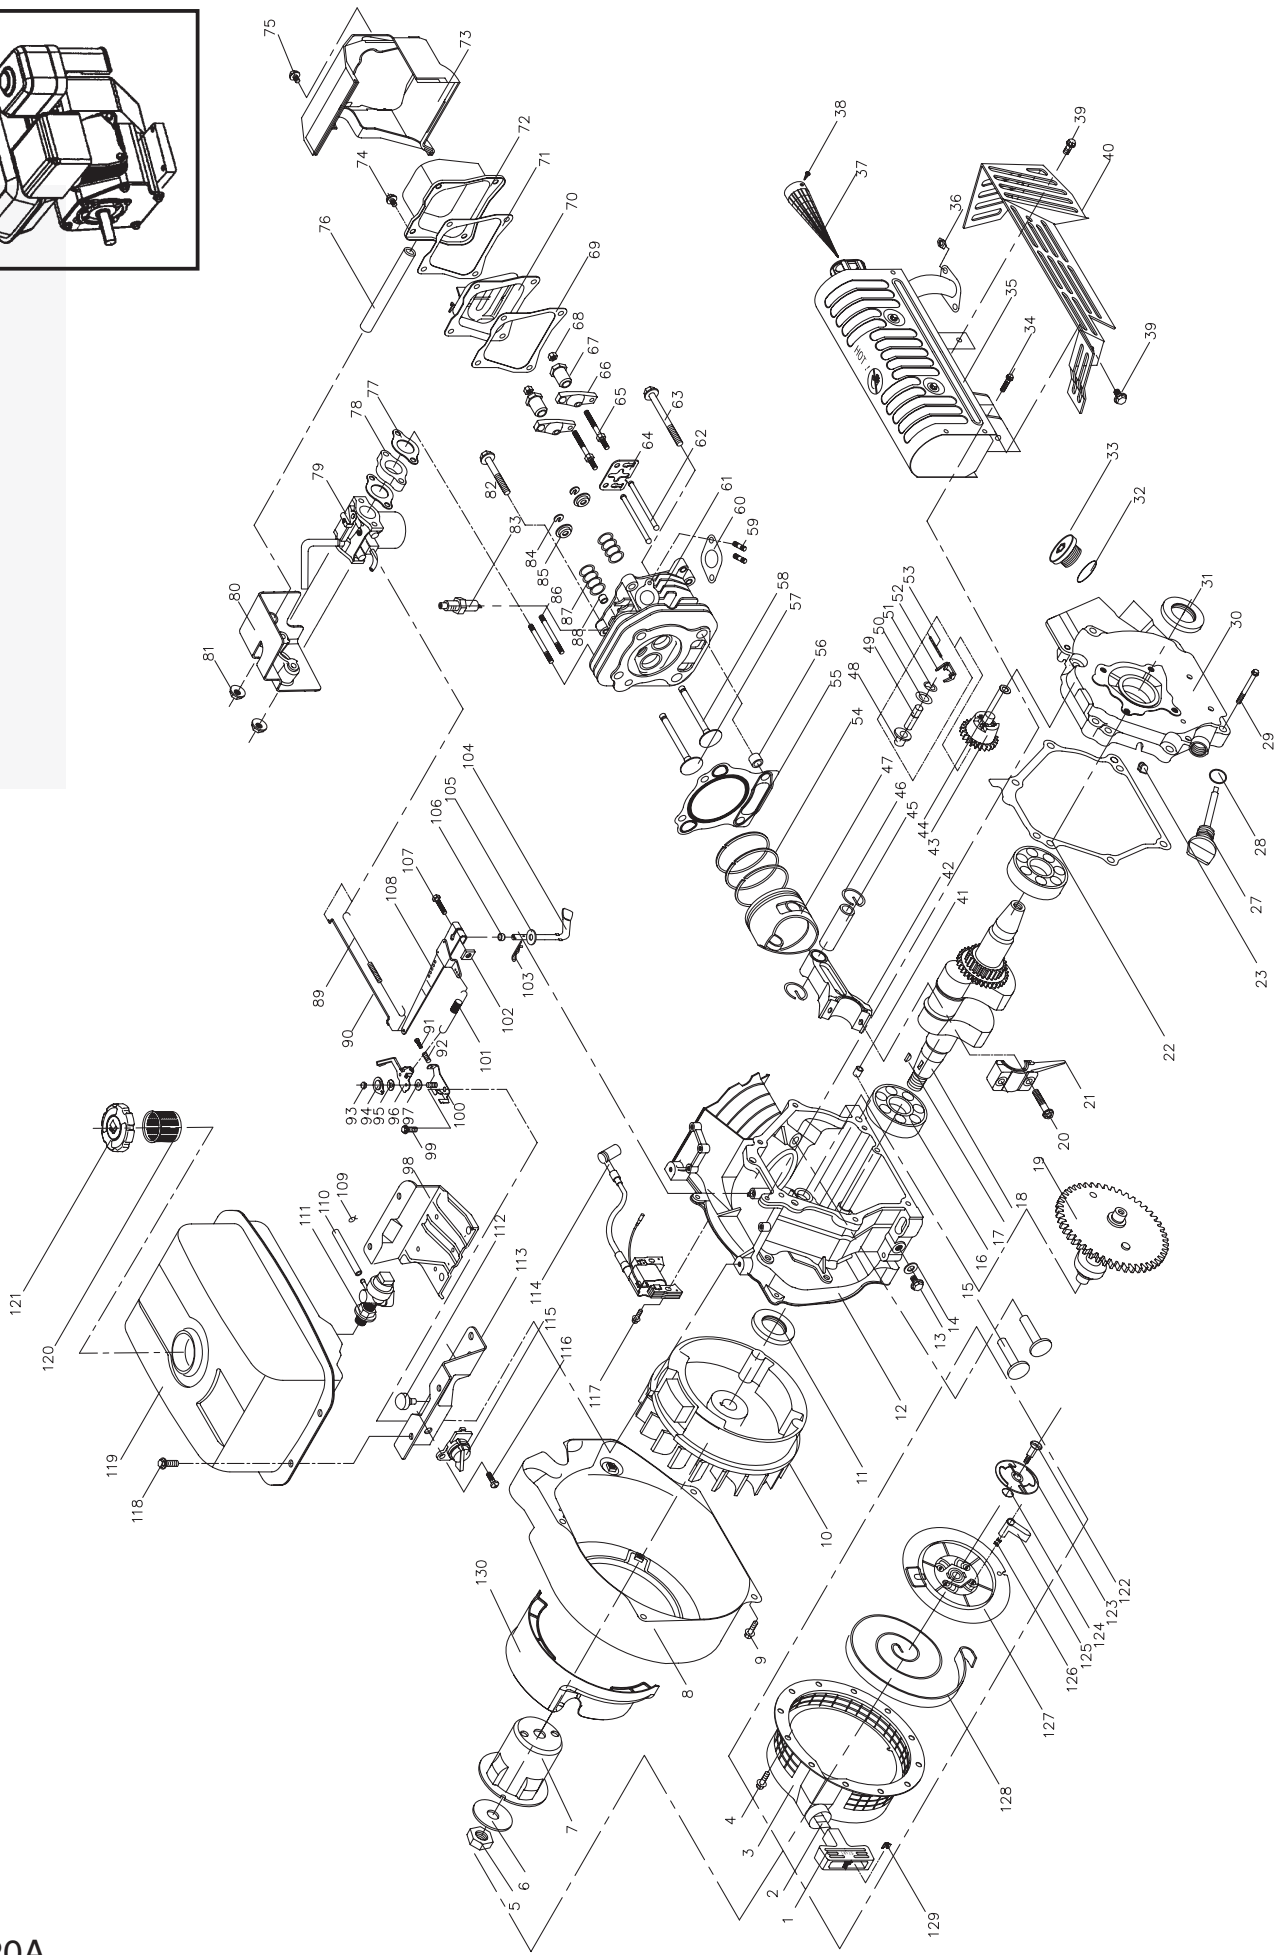

Ausgabe Issue 2007- 24		Bild Nr Picture No C120A		GGP- MOTOR SM 55		GGP- ENGINE SM 55		Seite Page 64	
Pos. Fig.	Anzahl/Quantity				Artikel Nr. Part No	Bezeichnung	Description	Satz Kit	Anmerkung Notes
X	1	1			1811-2501-02	Startgriff	Starter handle		
	2	1			1811-2502-01	Startschnur	Starter rope		
	5	1			1811-2503-01	Schwungradmutter	Flywheel nut		
	6	1			1811-2504-01	Scheibe	Washer		
	9	4			9959-0612-16	Schraube	Screw		
	16	2			1811-2505-01	Kugellager	Ball bearing		
	17	1			1811-2506-01	Keil	Key		
	18	1			1811-2507-01	Kurbelwelle	Crankshaft		
	29	6			1811-2508-01	Schraube	Screw		
	34	1			9959-0612-16	Schraube	Screw		
	63	2			1811-2509-01	Schraube	Screw		
	74	4			9959-0616-16	Schraube	Screw		
	75	1			9959-0612-16	Schraube	Screw		
	81	2			9739-0631-22	Mutter	Nut		
	82	2			1811-2510-01	Schraube	Screw		
	83	1			1811-2511-01	Zündkerzen	Spark plug		
	91	1			9948-0525-16	Schraube	Screw		
	93	1			9739-0631-22	Mutter	Nut		
	99	4			9959-0816-16	Schraube	Screw		
	102	1			9710-0631-12	Mutter	Square nut		
	107	1			9948-0630-16	Schraube	Screw		
	111	1			1811-2512-01	Benzinhahn	Fuel cock		
	116	2			9959-0612-16	Schraube	Screw		
	117	2			9959-0620-16	Schraube	Screw		
	118	4			9959-0612-16	Schraube	Screw		
	120	1			1811-2513-01	Benzinfilter	Fuel filter		
X	121	1			1811-2514-02	Tankdeckel	Fuel tank cap		
	127	1			1811-2515-01	Seilrolle	Drum sheave		
	128	1			1811-2516-01	Startfeder	Starter spring		
	200	1			1811-2496-01	Motor kpl	Engine assy