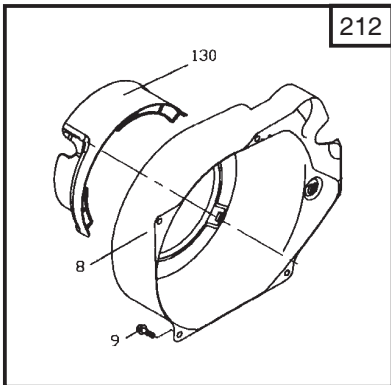

Ausgabe Issue 2007- 24		Bild Nr Picture No C121A		GGP- MOTOR SM 55 ERSATZTEILSÄTZEN		GGP- ENGINE SM 55 SPARE PART KITS		Seite Page 66	
Pos. Fig.	Anzahl/Quantity				Artikel Nr. Part No	Bezeichnung	Description	Satz Kit	Anmerkung Notes
X	200	1			1811-2517-02	Start kpl.....	Starter kit		
	201	1			1811-2518-01	Startsperre kpl.....	Starter pawl kit.....		
X	202	1			1811-2519-02	Schalldämpfer kpl.....	Muffler kit		
	203	1			1811-2520-01	Vergaser kpl	Carburettor kit.....		
	204	1			1811-2521-01	Regulierung kpl	Governor kit		
X	205	1			1811-2522-02	Gasregulierung kpl	Throttle lever kit.....		
X	206	1			1811-2523-02	Kraftstofftank kpl.....	Fuel tank kit.....		
	207	1			1811-2524-01	Tankhalter kpl	Fuel tank support kit		
	208	1			1811-2525-01	Zündsystem kpl	Ignition system kit		
	212	1			1811-2529-01	Ventilatorgehäuse kpl	Fan case kit		
	213	1			1811-2530-01	Schwungrad kpl.....	Flywheel kit