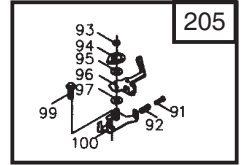

Ausgabe Issue 2007- 24		Bild Nr Picture No C121A		GGP- MOTOR SM 55 ERSATZTEILSÄTZEN		GGP- ENGINE SM 55 SPARE PART KITS		Seite Page 66	
Pos. Fig.	Anzahl/Quantity				Artikel Nr. Part No	Bezeichnung	Description	Satz Kit	Anmerkung Notes
X	200	1			1811-2517-02	Start kpl.....	Starter kit		
	201	1			1811-2518-01	Startsperre kpl.....	Starter pawl kit.....		
X	202	1			1811-2519-02	Schalldämpfer kpl.....	Muffler kit		
	203	1			1811-2520-01	Vergaser kpl	Carburettor kit.....		
	204	1			1811-2521-01	Regulierung kpl	Governor kit		
X	205	1			1811-2522-02	Gasregulierung kpl	Throttle lever kit.....		
X	206	1			1811-2523-02	Kraftstofftank kpl.....	Fuel tank kit.....		
	207	1			1811-2524-01	Tankhalter kpl	Fuel tank support kit		
	208	1			1811-2525-01	Zündsystem kpl	Ignition system kit		
	212	1			1811-2529-01	Ventilatorgehäuse kpl	Fan case kit		
	213	1			1811-2530-01	Schwungrad kpl.....	Flywheel kit