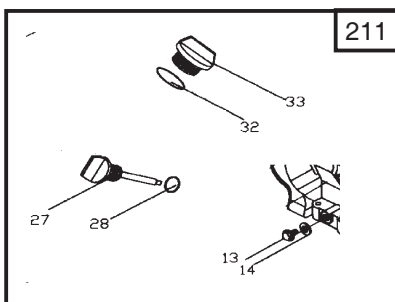

Ausgabe Issue 2007- 24		Bild Nr Picture No C122A		GGP- MOTOR SM 55 ERSATZTEILSÄTZEN		GGP- ENGINE SM 55 SPARE PART KITS		Seite Page 68	
Pos. Fig.	Anzahl/Quantity				Artikel Nr. Part No	Bezeichnung	Description	Satz Kit	Anmerkung Notes
X	209	1			1811-2526-02	Schalter kpl.....	Switch kit		
	210	1			1811-2527-01	Dichtungssatz	Gasket/seal kit.....		
	211	1			1811-2528-01	Öleinlaß/Ablaß kpl.....	Oil fill/drain kit.....		
	214	1			1811-2531-01	Ventilsatz	Valve kit		
	215	1			1811-2532-01	Ventiljustierung kpl.....	Valve adjust kit		
	216	1			1811-2533-01	Zylinderkopf kpl.....	Cylinder head kit		
	217	1			1811-2534-01	Ventilation/Deckel	Breather/valve cover		
	218	1			1811-2535-01	Nockenwelle kpl.....	Camshaft kit		
X	219	1			1811-2536-02	Deckel- Kurbelgehäuse	Crankcase cover kit.....		
	221	1			1811-2538-01	Drehzahlregulierer	Governor gear kit		
	222	1			1811-2539-01	Kolben m.Pleuel kpl.....	Piston & conn.rod kit.....