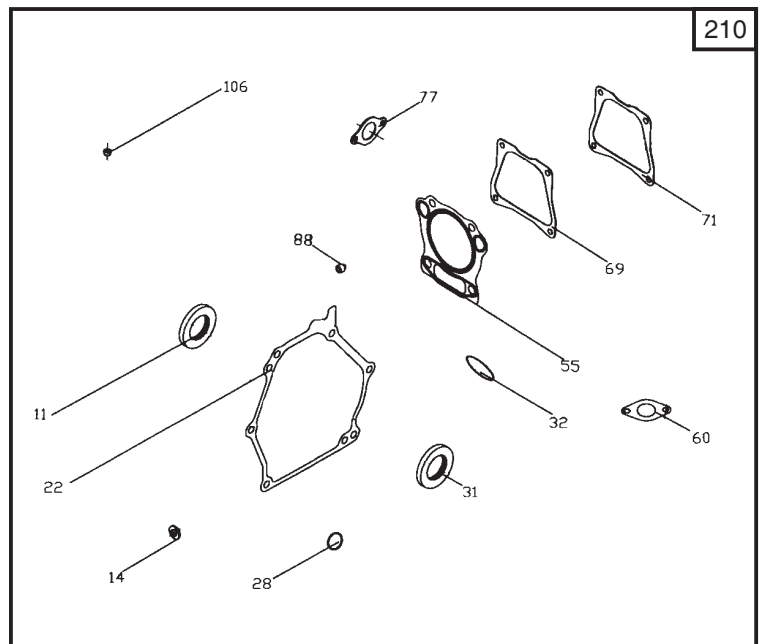

Ausgabe Issue 2007- 24		Bild Nr Picture No C122A		GGP- MOTOR SM 55 ERSATZTEILSÄTZEN		GGP- ENGINE SM 55 SPARE PART KITS		Seite Page 68	
Pos. Fig.	Anzahl/Quantity				Artikel Nr. Part No	Bezeichnung	Description	Satz Kit	Anmerkung Notes
X	209	1			1811-2526-02	Schalter kpl.....	Switch kit		
	210	1			1811-2527-01	Dichtungssatz	Gasket/seal kit.....		
	211	1			1811-2528-01	Öleinlaß/Ablaß kpl.....	Oil fill/drain kit.....		
	214	1			1811-2531-01	Ventilsatz	Valve kit		
	215	1			1811-2532-01	Ventiljustierung kpl.....	Valve adjust kit		
	216	1			1811-2533-01	Zylinderkopf kpl.....	Cylinder head kit		
	217	1			1811-2534-01	Ventilation/Deckel	Breather/valve cover		
	218	1			1811-2535-01	Nockenwelle kpl.....	Camshaft kit		
X	219	1			1811-2536-02	Deckel- Kurbelgehäuse	Crankcase cover kit.....		
	221	1			1811-2538-01	Drehzahlregulierer	Governor gear kit		
	222	1			1811-2539-01	Kolben m.Pleuel kpl.....	Piston & conn.rod kit.....