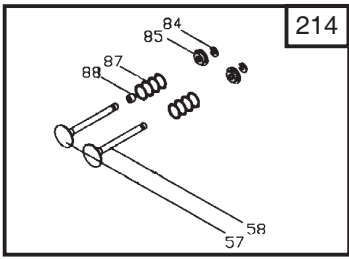

Ausgabe Issue 2007- 24		Bild Nr Picture No C122A		GGP- MOTOR SM 55 ERSATZTEILSÄTZEN		GGP- ENGINE SM 55 SPARE PART KITS		Seite Page 68	
Pos. Fig.	Anzahl/Quantity				Artikel Nr. Part No	Bezeichnung	Description	Satz Kit	Anmerkung Notes
X	209	1			1811-2526-02	Schalter kpl.....	Switch kit		
	210	1			1811-2527-01	Dichtungssatz	Gasket/seal kit.....		
	211	1			1811-2528-01	Öleinlaß/Ablaß kpl.....	Oil fill/drain kit.....		
	214	1			1811-2531-01	Ventilsatz	Valve kit		
	215	1			1811-2532-01	Ventiljustierung kpl.....	Valve adjust kit		
	216	1			1811-2533-01	Zylinderkopf kpl.....	Cylinder head kit		
	217	1			1811-2534-01	Ventilation/Deckel	Breather/valve cover		
	218	1			1811-2535-01	Nockenwelle kpl.....	Camshaft kit		
X	219	1			1811-2536-02	Deckel- Kurbelgehäuse	Crankcase cover kit.....		
	221	1			1811-2538-01	Drehzahlregulierer	Governor gear kit		
	222	1			1811-2539-01	Kolben m.Pleuel kpl.....	Piston & conn.rod kit.....