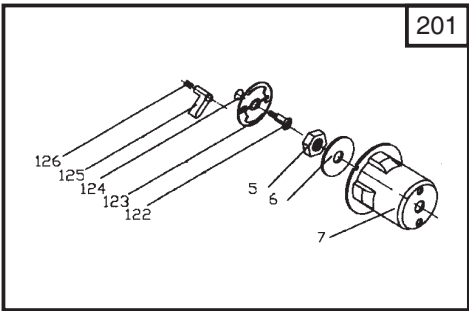

Ausgabe Issue 2007- 24		Bild Nr Picture No C121A		GGP- MOTOR SM 55 ERSATZTEILSÄTZEN		GGP- ENGINE SM 55 SPARE PART KITS		Seite Page 66	
Pos. Fig.	Anzahl/Quantity				Artikel Nr. Part No	Bezeichnung	Description	Satz Kit	Anmerkung Notes
X	200	1			1811-2517-02	Start kpl.....	Starter kit		
	201	1			1811-2518-01	Startsperre kpl.....	Starter pawl kit.....		
X	202	1			1811-2519-02	Schalldämpfer kpl.....	Muffler kit		
	203	1			1811-2520-01	Vergaser kpl	Carburettor kit.....		
	204	1			1811-2521-01	Regulierung kpl	Governor kit		
X	205	1			1811-2522-02	Gasregulierung kpl	Throttle lever kit.....		
X	206	1			1811-2523-02	Kraftstofftank kpl.....	Fuel tank kit.....		
	207	1			1811-2524-01	Tankhalter kpl	Fuel tank support kit		
	208	1			1811-2525-01	Zündsystem kpl	Ignition system kit		
	212	1			1811-2529-01	Ventilatorgehäuse kpl	Fan case kit		
	213	1			1811-2530-01	Schwungrad kpl.....	Flywheel kit