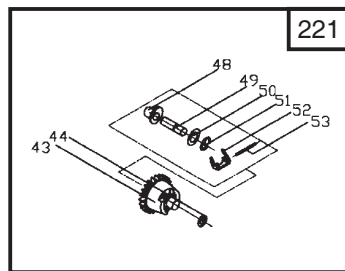

Ausgabe Issue 2007- 24		Bild Nr Picture No C122A		GGP- MOTOR SM 55 ERSATZTEILSÄTZEN		GGP- ENGINE SM 55 SPARE PART KITS		Seite Page 68	
Pos. Fig.	Anzahl/Quantity				Artikel Nr. Part No	Bezeichnung	Description	Satz Kit	Anmerkung Notes
X	209	1			1811-2526-02	Schalter kpl.....	Switch kit		
	210	1			1811-2527-01	Dichtungssatz	Gasket/seal kit.....		
	211	1			1811-2528-01	Öleinlaß/Ablaß kpl.....	Oil fill/drain kit.....		
	214	1			1811-2531-01	Ventilsatz	Valve kit		
	215	1			1811-2532-01	Ventiljustierung kpl.....	Valve adjust kit		
	216	1			1811-2533-01	Zylinderkopf kpl.....	Cylinder head kit		
	217	1			1811-2534-01	Ventilation/Deckel	Breather/valve cover		
	218	1			1811-2535-01	Nockenwelle kpl.....	Camshaft kit		
X	219	1			1811-2536-02	Deckel- Kurbelgehäuse	Crankcase cover kit.....		
	221	1			1811-2538-01	Drehzahlregulierer	Governor gear kit		
	222	1			1811-2539-01	Kolben m.Pleuel kpl.....	Piston & conn.rod kit.....