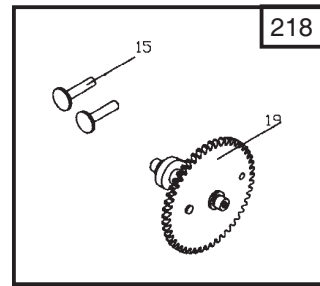

Ausgabe Issue 2007- 24		Bild Nr Picture No C122A		GGP- MOTOR SM 55 ERSATZTEILSÄTZEN		GGP- ENGINE SM 55 SPARE PART KITS		Seite Page 68	
Pos. Fig.	Anzahl/Quantity				Artikel Nr. Part No	Bezeichnung	Description	Satz Kit	Anmerkung Notes
X	209	1			1811-2526-02	Schalter kpl.....	Switch kit		
	210	1			1811-2527-01	Dichtungssatz	Gasket/seal kit.....		
	211	1			1811-2528-01	Öleinlaß/Ablaß kpl.....	Oil fill/drain kit.....		
	214	1			1811-2531-01	Ventilsatz	Valve kit		
	215	1			1811-2532-01	Ventiljustierung kpl.....	Valve adjust kit		
	216	1			1811-2533-01	Zylinderkopf kpl.....	Cylinder head kit		
	217	1			1811-2534-01	Ventilation/Deckel	Breather/valve cover		
	218	1			1811-2535-01	Nockenwelle kpl.....	Camshaft kit		
X	219	1			1811-2536-02	Deckel- Kurbelgehäuse	Crankcase cover kit.....		
	221	1			1811-2538-01	Drehzahlregulierer	Governor gear kit		
	222	1			1811-2539-01	Kolben m.Pleuel kpl.....	Piston & conn.rod kit.....