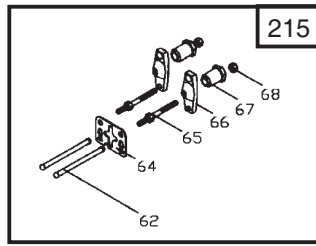

Ausgabe Issue 2007- 24		Bild Nr Picture No C122A		GGP- MOTOR SM 55 ERSATZTEILSÄTZEN		GGP- ENGINE SM 55 SPARE PART KITS		Seite Page 68	
Pos. Fig.	Anzahl/Quantity				Artikel Nr. Part No	Bezeichnung	Description	Satz Kit	Anmerkung Notes
X	209	1			1811-2526-02	Schalter kpl.....	Switch kit		
	210	1			1811-2527-01	Dichtungssatz	Gasket/seal kit.....		
	211	1			1811-2528-01	Öleinlaß/Ablaß kpl.....	Oil fill/drain kit.....		
	214	1			1811-2531-01	Ventilsatz	Valve kit		
	215	1			1811-2532-01	Ventiljustierung kpl.....	Valve adjust kit		
	216	1			1811-2533-01	Zylinderkopf kpl.....	Cylinder head kit		
	217	1			1811-2534-01	Ventilation/Deckel	Breather/valve cover		
	218	1			1811-2535-01	Nockenwelle kpl.....	Camshaft kit		
X	219	1			1811-2536-02	Deckel- Kurbelgehäuse	Crankcase cover kit.....		
	221	1			1811-2538-01	Drehzahlregulierer	Governor gear kit		
	222	1			1811-2539-01	Kolben m.Pleuel kpl.....	Piston & conn.rod kit.....