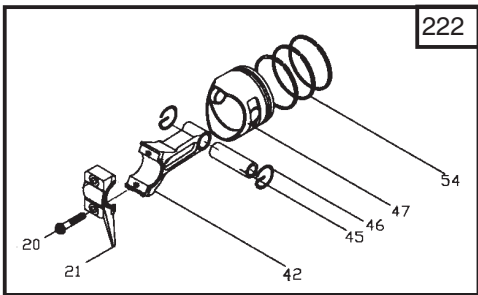

Ausgabe Issue 2007- 24		Bild Nr Picture No C122A		GGP- MOTOR SM 55 ERSATZTEILSÄTZEN		GGP- ENGINE SM 55 SPARE PART KITS		Seite Page 68	
Pos. Fig.	Anzahl/Quantity				Artikel Nr. Part No	Bezeichnung	Description	Satz Kit	Anmerkung Notes
X	209	1			1811-2526-02	Schalter kpl.....	Switch kit		
	210	1			1811-2527-01	Dichtungssatz	Gasket/seal kit.....		
	211	1			1811-2528-01	Öleinlaß/Ablaß kpl.....	Oil fill/drain kit.....		
	214	1			1811-2531-01	Ventilsatz	Valve kit		
	215	1			1811-2532-01	Ventiljustierung kpl.....	Valve adjust kit		
	216	1			1811-2533-01	Zylinderkopf kpl.....	Cylinder head kit		
	217	1			1811-2534-01	Ventilation/Deckel	Breather/valve cover		
	218	1			1811-2535-01	Nockenwelle kpl.....	Camshaft kit		
X	219	1			1811-2536-02	Deckel- Kurbelgehäuse	Crankcase cover kit.....		
	221	1			1811-2538-01	Drehzahlregulierer	Governor gear kit		
	222	1			1811-2539-01	Kolben m.Pleuel kpl.....	Piston & conn.rod kit.....