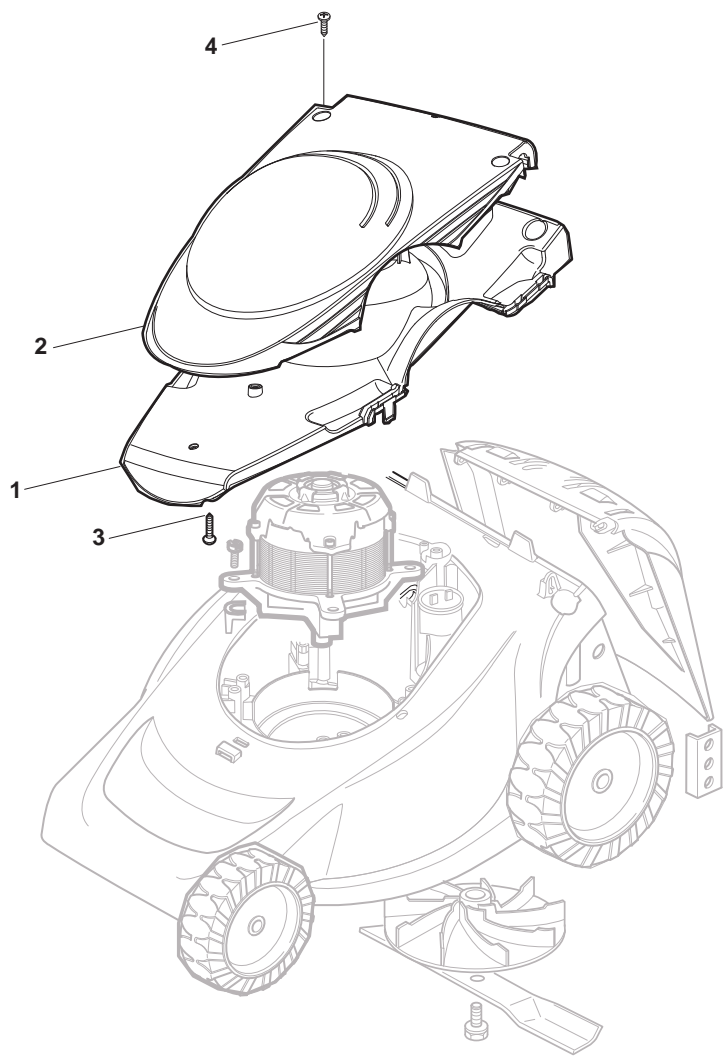

# Illustrated Parts List

**XP 39 E**

**Model Year 2012**

- Use GLOBAL GARDEN PRODUCT Genuine Spare Parts specified in the parts list for repair and/or replacement.
- The contents described in the parts list may change due to improvement.
- The drawings of the spare parts are only indicative and might not represent the part in question exactly.
- The indications "right" - "left" - "front" - "rear" refer to the position of the operator when using the machine.
- When placing orders of parts for repair and/or replacement, make sure that the illustrated parts list is the one applying to the machine's year of manufacture, as shown on the identification plate attached to the machine.

THIS INFORMATION IS NOT INTENDED FOR SALE OR RESALE, AND THIS NOTICE MUST REMAIN ON ALL COPIES.

Position	Part No.	Q.Ty	Description
1	81001561/0	1	Deck Red
2	22785087/1	4	Support, Wheels
3	22512601/0	1	Pin
4	22450250/0	1	Spring
5	22600056/2	1	Stone-Guard
6	12728450/0	2	Screw
7	22686083/0	2	Wheel Ø 130
8	322110561/0	2	Hub Cap Grey
9	22524337/0	4	Pin
10	22686085/0	2	Wheel Ø 160
11	322110562/0	2	Hub Cap Grey
12	22167700/0	4	Spacer
13	118563659/0	1	Motor
14	12735410/0	4	Screw
19	322465602/1	1	Hub Fan
20	81004142/0	1	Blade Standard
21	381004352/1	1	Screw

Position	Part No.	Q.Ty	Description
1	322109723/1	1	Support, Cover
2	22055106/0	1	Cover Red
3	12728691/0	1	Screw
4	12728524/0	1	Screw

Position	Part No.	Q.Ty	Description
1	381006940/2	1	Handle, L Lower
2	381006939/2	1	Handle, R Lower
3	81006941/4	1	Handle, Upper Part
4	18566112/0	2	Cap
5	12819120/0	2	Screw
6	22680006/1	2	Washer
7	22399900/0	2	Knob
8	12293200/0	2	Nut
9	381600503/4	1	Dead Hand Switch (CE)
9	381600505/4	1	Dead Hand Switch (UK)
9	381600504/4	1	Dead Hand Switch (CH)
10	12728701/0	4	Screw
11	22192000/1	1	Anchor Clamp
12	322322882/1	1	Lever, Engine Brake Red
13	322195101/4	1	Fairlead
14	22010250/0	1	Rod, Fairlead Bearing
15	322230350/1	1	Fulcrum Pin
16	322785144/1	1	Support
17	22450115/0	1	Spring
18	81008669/0	1	Outfit, Screws