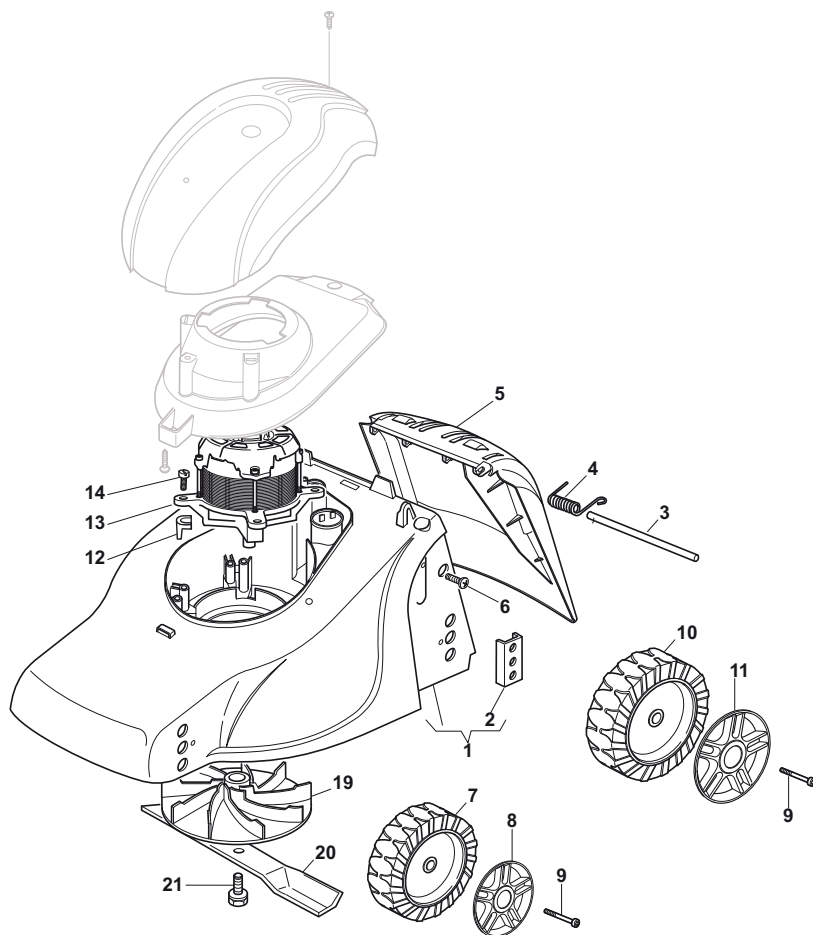

# Illustrated Parts List

**XP 39 E**

**Model Year 2012**

- Use GLOBAL GARDEN PRODUCT Genuine Spare Parts specified in the parts list for repair and/or replacement.
- The contents described in the parts list may change due to improvement.
- The drawings of the spare parts are only indicative and might not represent the part in question exactly.
- The indications "right" - "left" - "front" - "rear" refer to the position of the operator when using the machine.
- When placing orders of parts for repair and/or replacement, make sure that the illustrated parts list is the one applying to the machine's year of manufacture, as shown on the identification plate attached to the machine.

THIS INFORMATION IS NOT INTENDED FOR SALE OR RESALE, AND THIS NOTICE MUST REMAIN ON ALL COPIES.

Position	Part No.	Q.Ty	Description
1	81001561/0	1	Deck Red
2	22785087/1	4	Support, Wheels
3	22512601/0	1	Pin
4	22450250/0	1	Spring
5	22600056/2	1	Stone-Guard
6	12728450/0	2	Screw
7	22686083/0	2	Wheel Ø 130
8	322110561/0	2	Hub Cap Grey
9	22524337/0	4	Pin
10	22686085/0	2	Wheel Ø 160
11	322110562/0	2	Hub Cap Grey
12	22167700/0	4	Spacer
13	118563659/0	1	Motor
14	12735410/0	4	Screw
19	322465602/1	1	Hub Fan
20	81004142/0	1	Blade Standard
21	381004352/1	1	Screw

Position	Part No.	Q.Ty	Description
1	322109723/1	1	Support, Cover
2	22055106/0	1	Cover Red
3	12728691/0	1	Screw
4	12728524/0	1	Screw

Position	Part No.	Q.Ty	Description
1	381006940/2	1	Handle, L Lower
2	381006939/2	1	Handle, R Lower
3	81006941/4	1	Handle, Upper Part
4	18566112/0	2	Cap
5	12819120/0	2	Screw
6	22680006/1	2	Washer
7	22399900/0	2	Knob
8	12293200/0	2	Nut
9	381600503/4	1	Dead Hand Switch (CE)
9	381600505/4	1	Dead Hand Switch (UK)
9	381600504/4	1	Dead Hand Switch (CH)
10	12728701/0	4	Screw
11	22192000/1	1	Anchor Clamp
12	322322882/1	1	Lever, Engine Brake Red
13	322195101/4	1	Fairlead
14	22010250/0	1	Rod, Fairlead Bearing
15	322230350/1	1	Fulcrum Pin
16	322785144/1	1	Support
17	22450115/0	1	Spring
18	81008669/0	1	Outfit, Screws