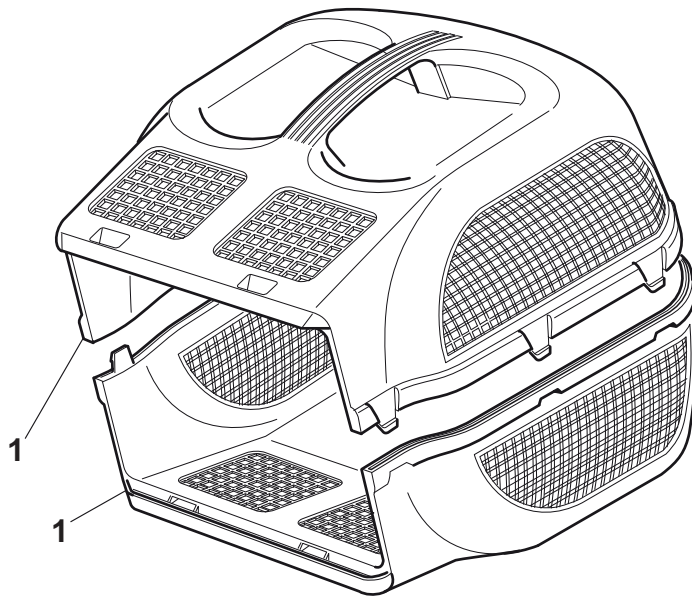

THIS INFORMATION IS NOT INTENDED FOR SALE OR RESALE, AND THIS NOTICE MUST REMAIN ON ALL COPIES.

Position	Part No.	Q.Ty	Description
1	81001561/0	1	Deck Red
2	22785087/1	4	Support, Wheels
3	22512601/0	1	Pin
4	22450250/0	1	Spring
5	22600056/2	1	Stone-Guard
6	12728450/0	2	Screw
7	22686083/0	2	Wheel Ø 130
8	322110561/0	2	Hub Cap Grey
9	22524337/0	4	Pin
10	22686085/0	2	Wheel Ø 160
11	322110562/0	2	Hub Cap Grey
12	22167700/0	4	Spacer
13	118563659/0	1	Motor
14	12735410/0	4	Screw
19	322465602/1	1	Hub Fan
20	81004142/0	1	Blade Standard
21	381004352/1	1	Screw

Position	Part No.	Q.Ty	Description
1	322109723/1	1	Support, Cover
2	22055106/0	1	Cover Red
3	12728691/0	1	Screw
4	12728524/0	1	Screw

Position	Part No.	Q.Ty	Description
1	381006940/2	1	Handle, L Lower
2	381006939/2	1	Handle, R Lower
3	81006941/4	1	Handle, Upper Part
4	18566112/0	2	Cap
5	12819120/0	2	Screw
6	22680006/1	2	Washer
7	22399900/0	2	Knob
8	12293200/0	2	Nut
9	381600503/4	1	Dead Hand Switch (CE)
9	381600505/4	1	Dead Hand Switch (UK)
9	381600504/4	1	Dead Hand Switch (CH)
10	12728701/0	4	Screw
11	22192000/1	1	Anchor Clamp
12	322322882/1	1	Lever, Engine Brake Red
13	322195101/4	1	Fairlead
14	22010250/0	1	Rod, Fairlead Bearing
15	322230350/1	1	Fulcrum Pin
16	322785144/1	1	Support
17	22450115/0	1	Spring
18	81008669/0	1	Outfit, Screws