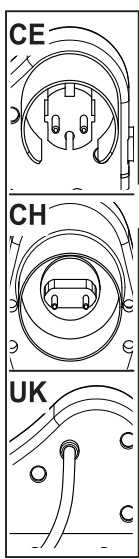

# Illustrated Parts List

**XP 39 E**

**Model Year 2012**

- Use GLOBAL GARDEN PRODUCT Genuine Spare Parts specified in the parts list for repair and/or replacement.
- The contents described in the parts list may change due to improvement.
- The drawings of the spare parts are only indicative and might not represent the part in question exactly.
- The indications "right" - "left" - "front" - "rear" refer to the position of the operator when using the machine.
- When placing orders of parts for repair and/or replacement, make sure that the illustrated parts list is the one applying to the machine's year of manufacture, as shown on the identification plate attached to the machine.

THIS INFORMATION IS NOT INTENDED FOR SALE OR RESALE, AND THIS NOTICE MUST REMAIN ON ALL COPIES.

Position	Part No.	Q.Ty	Description
1	81001561/0	1	Deck Red
2	22785087/1	4	Support, Wheels
3	22512601/0	1	Pin
4	22450250/0	1	Spring
5	22600056/2	1	Stone-Guard
6	12728450/0	2	Screw
7	22686083/0	2	Wheel Ø 130
8	322110561/0	2	Hub Cap Grey
9	22524337/0	4	Pin
10	22686085/0	2	Wheel Ø 160
11	322110562/0	2	Hub Cap Grey
12	22167700/0	4	Spacer
13	118563659/0	1	Motor
14	12735410/0	4	Screw
19	322465602/1	1	Hub Fan
20	81004142/0	1	Blade Standard
21	381004352/1	1	Screw

Position	Part No.	Q.Ty	Description
1	322109723/1	1	Support, Cover
2	22055106/0	1	Cover Red
3	12728691/0	1	Screw
4	12728524/0	1	Screw

Position	Part No.	Q.Ty	Description
1	381006940/2	1	Handle, L Lower
2	381006939/2	1	Handle, R Lower
3	81006941/4	1	Handle, Upper Part
4	18566112/0	2	Cap
5	12819120/0	2	Screw
6	22680006/1	2	Washer
7	22399900/0	2	Knob
8	12293200/0	2	Nut
9	381600503/4	1	Dead Hand Switch (CE)
9	381600505/4	1	Dead Hand Switch (UK)
9	381600504/4	1	Dead Hand Switch (CH)
10	12728701/0	4	Screw
11	22192000/1	1	Anchor Clamp
12	322322882/1	1	Lever, Engine Brake Red
13	322195101/4	1	Fairlead
14	22010250/0	1	Rod, Fairlead Bearing
15	322230350/1	1	Fulcrum Pin
16	322785144/1	1	Support
17	22450115/0	1	Spring
18	81008669/0	1	Outfit, Screws