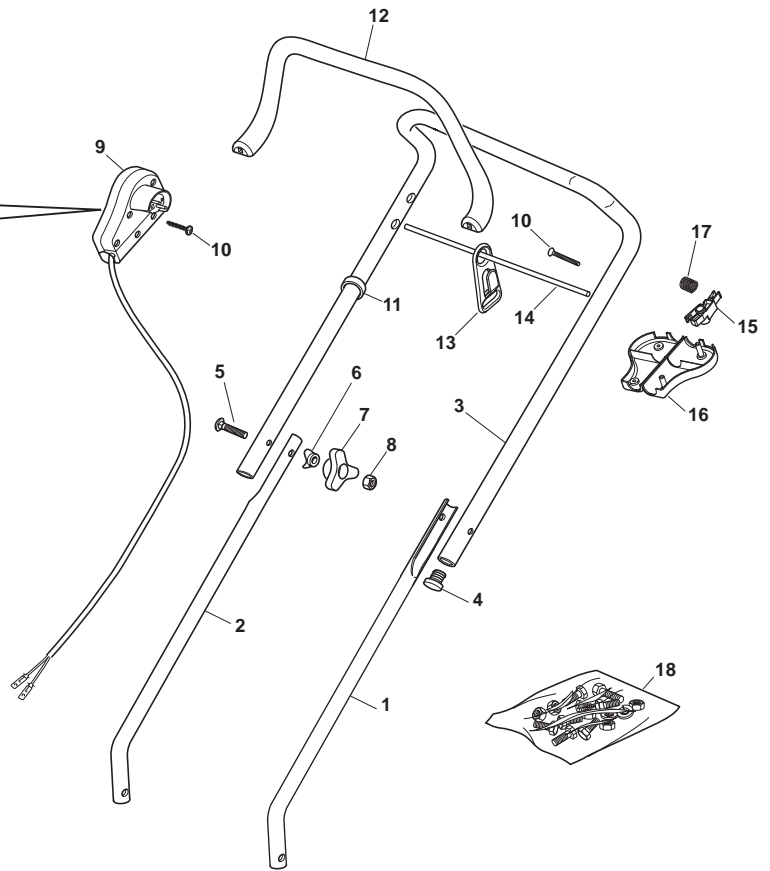

# Illustrated Parts List

**XP 39 E**

**Model Year 2012**

- Use GLOBAL GARDEN PRODUCT Genuine Spare Parts specified in the parts list for repair and/or replacement.
- The contents described in the parts list may change due to improvement.
- The drawings of the spare parts are only indicative and might not represent the part in question exactly.
- The indications "right" - "left" - "front" - "rear" refer to the position of the operator when using the machine.
- When placing orders of parts for repair and/or replacement, make sure that the illustrated parts list is the one applying to the machine's year of manufacture, as shown on the identification plate attached to the machine.

THIS INFORMATION IS NOT INTENDED FOR SALE OR RESALE, AND THIS NOTICE MUST REMAIN ON ALL COPIES.

Position	Part No.	Q.Ty	Description
1	81001561/0	1	Deck Red
2	22785087/1	4	Support, Wheels
3	22512601/0	1	Pin
4	22450250/0	1	Spring
5	22600056/2	1	Stone-Guard
6	12728450/0	2	Screw
7	22686083/0	2	Wheel Ø 130
8	322110561/0	2	Hub Cap Grey
9	22524337/0	4	Pin
10	22686085/0	2	Wheel Ø 160
11	322110562/0	2	Hub Cap Grey
12	22167700/0	4	Spacer
13	118563659/0	1	Motor
14	12735410/0	4	Screw
19	322465602/1	1	Hub Fan
20	81004142/0	1	Blade Standard
21	381004352/1	1	Screw

Position	Part No.	Q.Ty	Description
1	322109723/1	1	Support, Cover
2	22055106/0	1	Cover Red
3	12728691/0	1	Screw
4	12728524/0	1	Screw

Position	Part No.	Q.Ty	Description
1	381006940/2	1	Handle, L Lower
2	381006939/2	1	Handle, R Lower
3	81006941/4	1	Handle, Upper Part
4	18566112/0	2	Cap
5	12819120/0	2	Screw
6	22680006/1	2	Washer
7	22399900/0	2	Knob
8	12293200/0	2	Nut
9	381600503/4	1	Dead Hand Switch (CE)
9	381600505/4	1	Dead Hand Switch (UK)
9	381600504/4	1	Dead Hand Switch (CH)
10	12728701/0	4	Screw
11	22192000/1	1	Anchor Clamp
12	322322882/1	1	Lever, Engine Brake Red
13	322195101/4	1	Fairlead
14	22010250/0	1	Rod, Fairlead Bearing
15	322230350/1	1	Fulcrum Pin
16	322785144/1	1	Support
17	22450115/0	1	Spring
18	81008669/0	1	Outfit, Screws