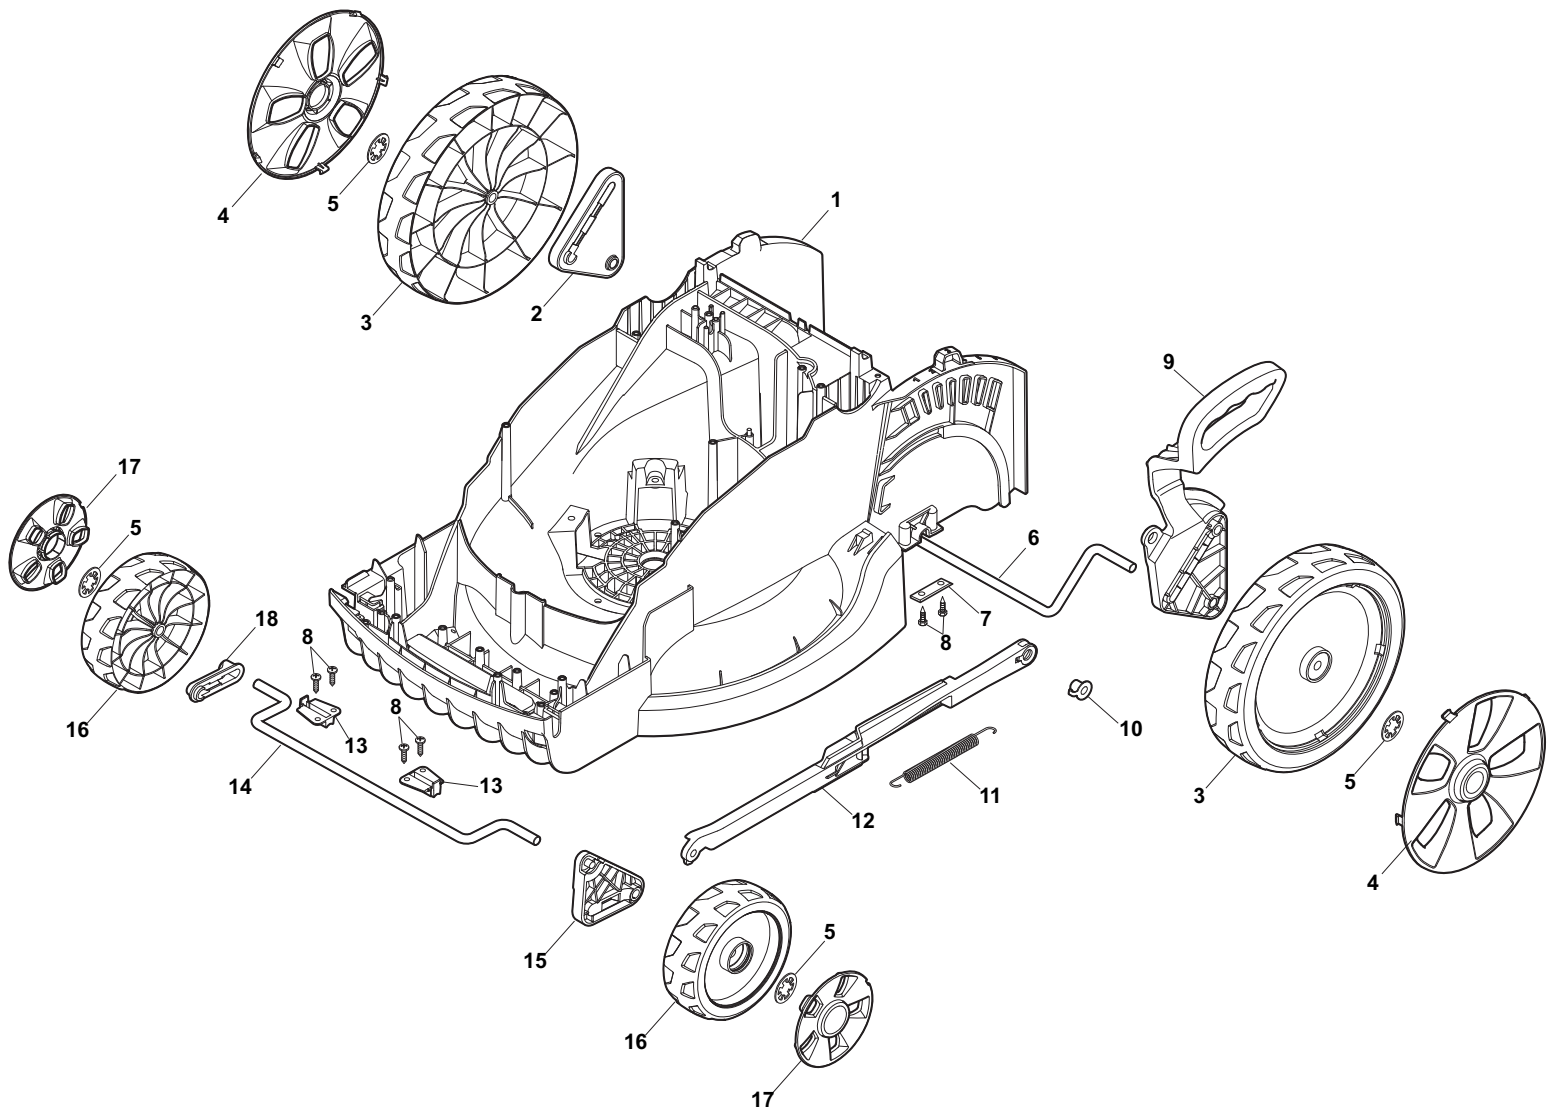

Green Passion

Illustrated Parts List

XP 40 Li

Model Year 2012

- Use GLOBAL GARDEN PRODUCT Genuine Spare Parts specified in the parts list for repair and/or replacement.
- The contents described in the parts list may change due to improvement.
- The drawings of the spare parts are only indicative and might not represent the part in question exactly.
- The indications "right" - "left" - "front" - "rear" refer to the position of the operator when using the machine.
- When placing orders of parts for repair and/or replacement, make sure that the illustrated parts list is the one applying to the machine's year of manufacture, as shown on the identification plate attached to the machine.

Position	Part No.	Q.Ty	Description
1	322066760/0	1	Deck Grey
2	322785387/0	1	Support, Wheels
3	322686105/0	2	Wheel Ø 250
4	322110637/0	2	Hub Cap Grey
5	112604903/0	4	Crown Fastener
6	122033425/0	1	Axle, Rear Wheels
7	322545142/0	2	Plate
8	112728714/0	8	Screw
9	322785388/0	1	Lever, Height Adjustment
10	322524354/0	1	Pin
11	122446195/0	1	Spring
12	322869680/0	1	Rod, Height Adjustment
13	322785415/0	2	Plate
14	122033424/0	1	Axle, Front Wheels
15	322785386/0	1	Support, Wheels
16	322686104/0	2	Wheel Ø 150
17	322110685/0	2	Hub Cap Grey
18	322785385/0	1	Support, Wheels

Position	Part No.	Q.Ty	Description
1	322291032/0	1	Upper Half Handgrip Switch
2	381600528/0	1	Dead Hand Switch
3	322291033/0	1	Lower Half Handgrip Switch
4	112728713/0	11	Screw
5	381007515/0	1	Handle, Lower Part Left
6	122192000/1	1	Clamp
7	112523050/0	4	Washer
8	122524352/0	4	Pin
9	322319520/0	4	Fixing Lever Handle
10	122943016/0	2	Screw
11	322246100/0	2	Handle Joint Grey
12	122430210/0	2	Spring
13	322745052/0	2	Right Joint
14	112728714/0	5	Screw
15	322745051/0	1	Left Joint
16	122943017/0	2	Screw
18	118566112/0	2	Cap
19	381007513/0	2	Handle, Lower Part
20	381007514/0	1	Handle, Upper Part Right