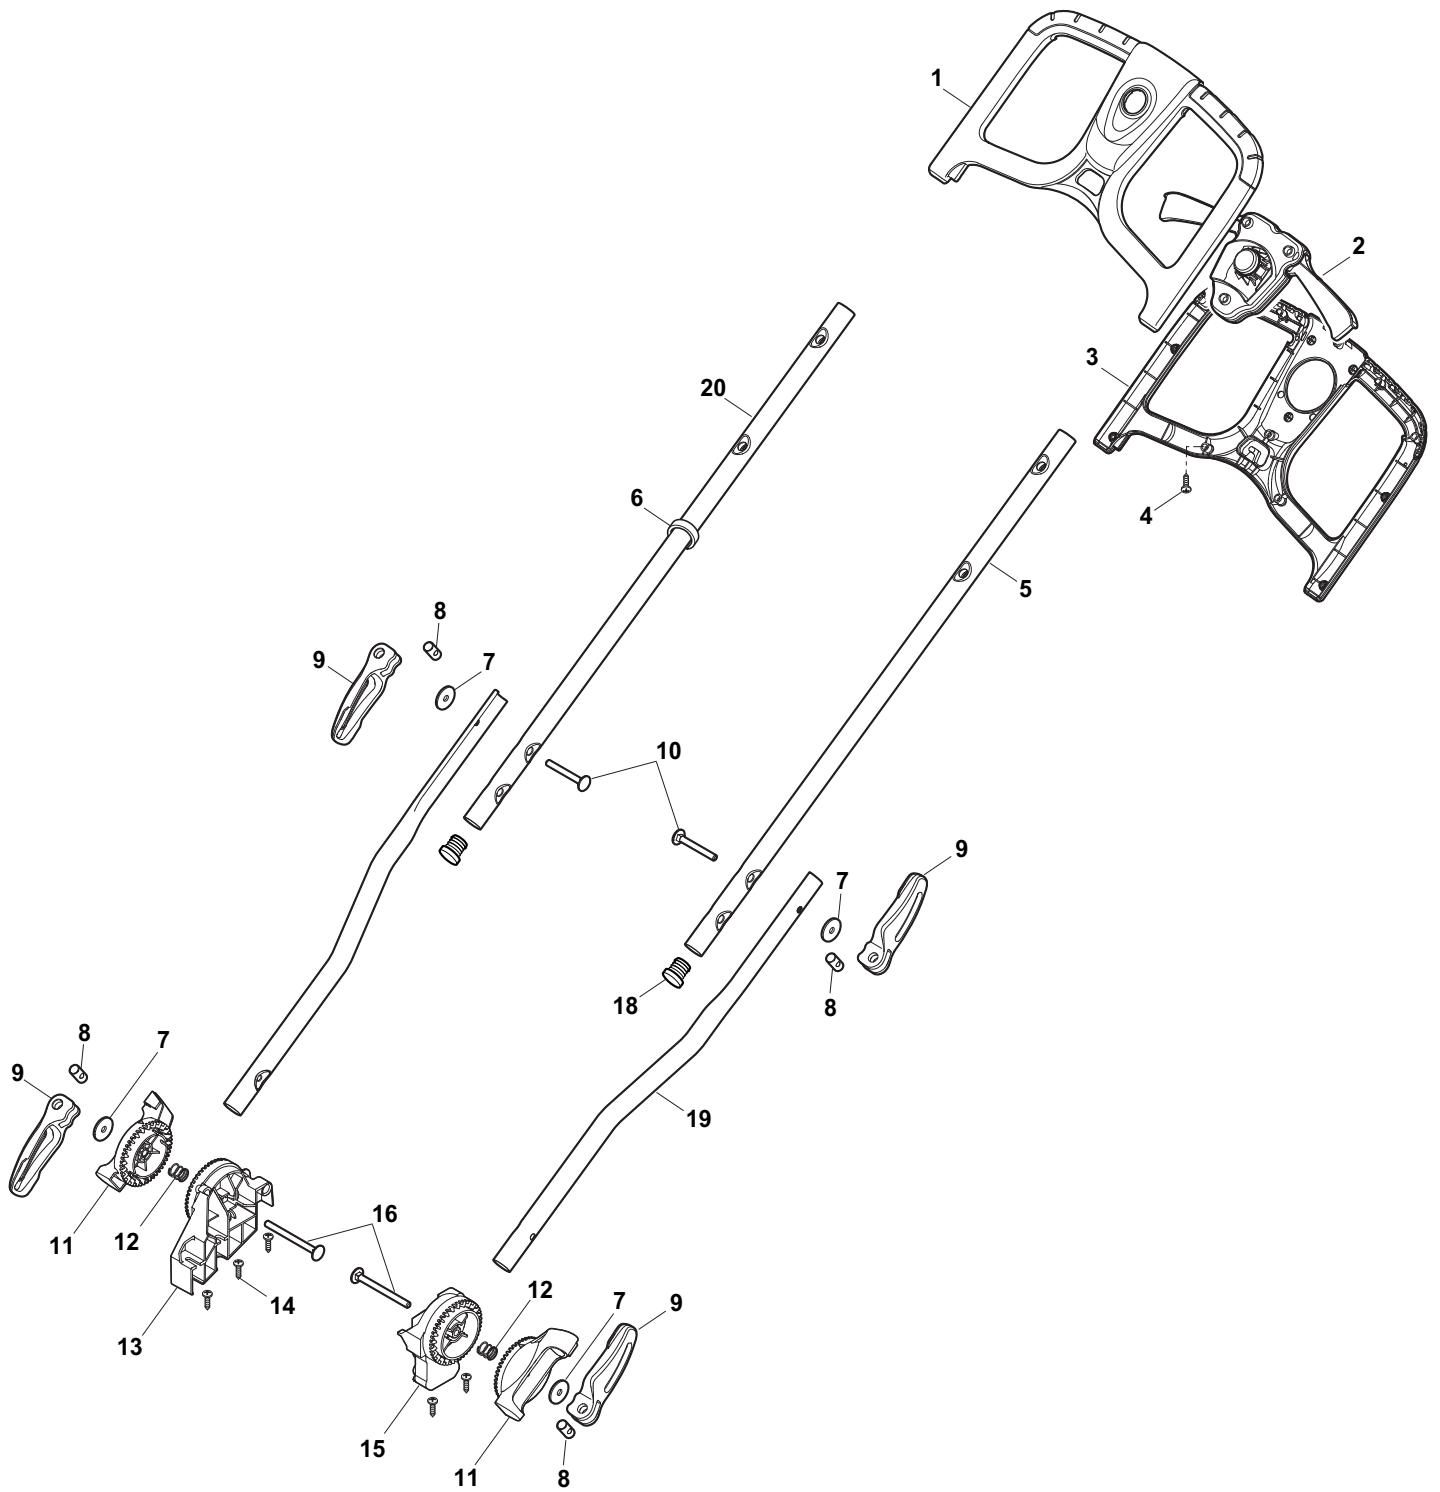

THIS INFORMATION IS NOT INTENDED FOR SALE OR RESALE, AND THIS NOTICE MUST REMAIN ON ALL COPIES.

Position	Part No.	Q.Ty	Description
1	322055168/0	1	Frontal Plate
2	322055166/0	1	Deck Red
3	112728714/0	10	Screw
5	322393662/0	1	Handle
6	122450470/0	1	Spring
7	322524356/0	1	Pin
8	322600235/0	1	Stone-Guard
9	322486299/0	1	Grass-Box, R Lower
10	322486300/0	1	Grass-Box, L Lower
11	322486309/0	1	Grass-Box, Upper
12	322393656/0	1	Handle
16	322140242/0	1	Mulching Plug
20	322076570/0	1	Battery Safety Key
21	322545222/0	1	Battery door fix plate
22	322055167/0	1	Cover
23	122450473/0	1	Spring

Position	Part No.	Q.Ty	Description
1	322066760/0	1	Deck Grey
2	322785387/0	1	Support, Wheels
3	322686105/0	2	Wheel Ø 250
4	322110637/0	2	Hub Cap Grey
5	112604903/0	4	Crown Fastener
6	122033425/0	1	Axle, Rear Wheels
7	322545142/0	2	Plate
8	112728714/0	8	Screw
9	322785388/0	1	Lever, Height Adjustment
10	322524354/0	1	Pin
11	122446195/0	1	Spring
12	322869680/0	1	Rod, Height Adjustment
13	322785415/0	2	Plate
14	122033424/0	1	Axle, Front Wheels
15	322785386/0	1	Support, Wheels
16	322686104/0	2	Wheel Ø 150
17	322110685/0	2	Hub Cap Grey
18	322785385/0	1	Support, Wheels

Position	Part No.	Q.Ty	Description
1	322291032/0	1	Upper Half Handgrip Switch
2	381600528/0	1	Dead Hand Switch
3	322291033/0	1	Lower Half Handgrip Switch
4	112728713/0	11	Screw
5	381007515/0	1	Handle, Lower Part Left
6	122192000/1	1	Clamp
7	112523050/0	4	Washer
8	122524352/0	4	Pin
9	322319520/0	4	Fixing Lever Handle
10	122943016/0	2	Screw
11	322246100/0	2	Handle Joint Grey
12	122430210/0	2	Spring
13	322745052/0	2	Right Joint
14	112728714/0	5	Screw
15	322745051/0	1	Left Joint
16	122943017/0	2	Screw
18	118566112/0	2	Cap
19	381007513/0	2	Handle, Lower Part
20	381007514/0	1	Handle, Upper Part Right

Position	Part No.	Q.Ty	Description
1	381004352/1	1	Screw
2	181004156/0	1	Blade
3	322465644/0	1	Hub Fan
4	112728699/0	8	Screw
5	322207227/0	1	Flange
6	118563513/0	1	Battery Motor
7	118206001/0	1	Controller
8	112728714/0	1	Screw