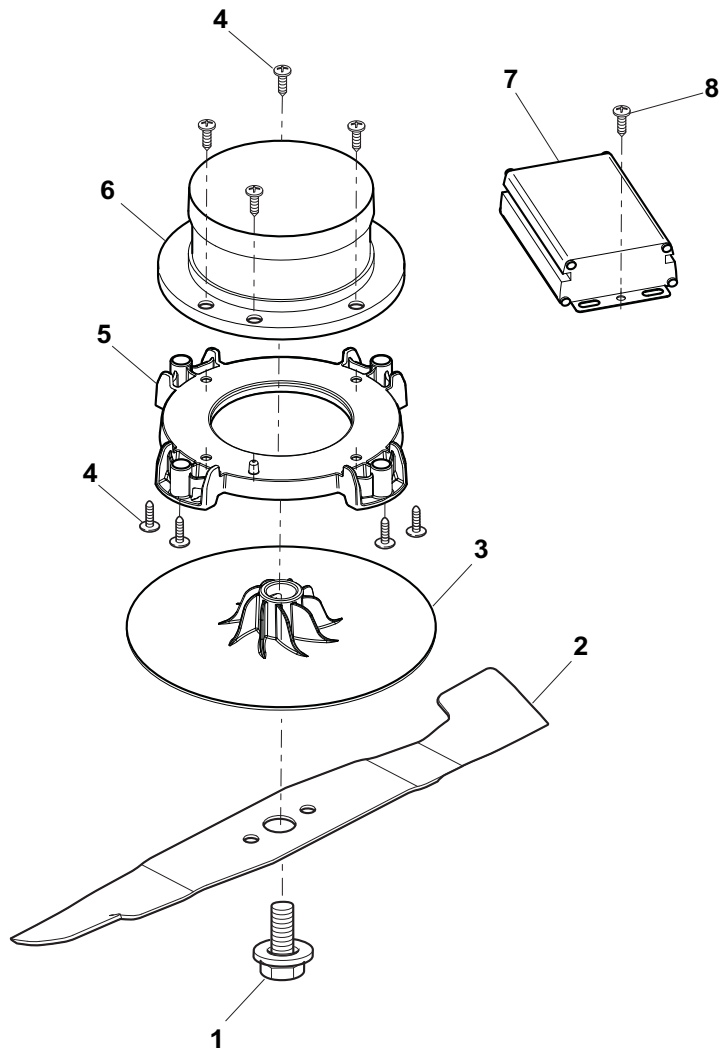

THIS INFORMATION IS NOT INTENDED FOR SALE OR RESALE, AND THIS NOTICE MUST REMAIN ON ALL COPIES.

Position	Part No.	Q.Ty	Description
1	322055168/0	1	Frontal Plate
2	322055166/0	1	Deck Red
3	112728714/0	10	Screw
5	322393662/0	1	Handle
6	122450470/0	1	Spring
7	322524356/0	1	Pin
8	322600235/0	1	Stone-Guard
9	322486299/0	1	Grass-Box, R Lower
10	322486300/0	1	Grass-Box, L Lower
11	322486309/0	1	Grass-Box, Upper
12	322393656/0	1	Handle
16	322140242/0	1	Mulching Plug
20	322076570/0	1	Battery Safety Key
21	322545222/0	1	Battery door fix plate
22	322055167/0	1	Cover
23	122450473/0	1	Spring

Position	Part No.	Q.Ty	Description
1	322066760/0	1	Deck Grey
2	322785387/0	1	Support, Wheels
3	322686105/0	2	Wheel Ø 250
4	322110637/0	2	Hub Cap Grey
5	112604903/0	4	Crown Fastener
6	122033425/0	1	Axle, Rear Wheels
7	322545142/0	2	Plate
8	112728714/0	8	Screw
9	322785388/0	1	Lever, Height Adjustment
10	322524354/0	1	Pin
11	122446195/0	1	Spring
12	322869680/0	1	Rod, Height Adjustment
13	322785415/0	2	Plate
14	122033424/0	1	Axle, Front Wheels
15	322785386/0	1	Support, Wheels
16	322686104/0	2	Wheel Ø 150
17	322110685/0	2	Hub Cap Grey
18	322785385/0	1	Support, Wheels

Position	Part No.	Q.Ty	Description
1	322291032/0	1	Upper Half Handgrip Switch
2	381600528/0	1	Dead Hand Switch
3	322291033/0	1	Lower Half Handgrip Switch
4	112728713/0	11	Screw
5	381007515/0	1	Handle, Lower Part Left
6	122192000/1	1	Clamp
7	112523050/0	4	Washer
8	122524352/0	4	Pin
9	322319520/0	4	Fixing Lever Handle
10	122943016/0	2	Screw
11	322246100/0	2	Handle Joint Grey
12	122430210/0	2	Spring
13	322745052/0	2	Right Joint
14	112728714/0	5	Screw
15	322745051/0	1	Left Joint
16	122943017/0	2	Screw
18	118566112/0	2	Cap
19	381007513/0	2	Handle, Lower Part
20	381007514/0	1	Handle, Upper Part Right

Position	Part No.	Q.Ty	Description
1	381004352/1	1	Screw
2	181004156/0	1	Blade
3	322465644/0	1	Hub Fan
4	112728699/0	8	Screw
5	322207227/0	1	Flange
6	118563513/0	1	Battery Motor
7	118206001/0	1	Controller
8	112728714/0	1	Screw