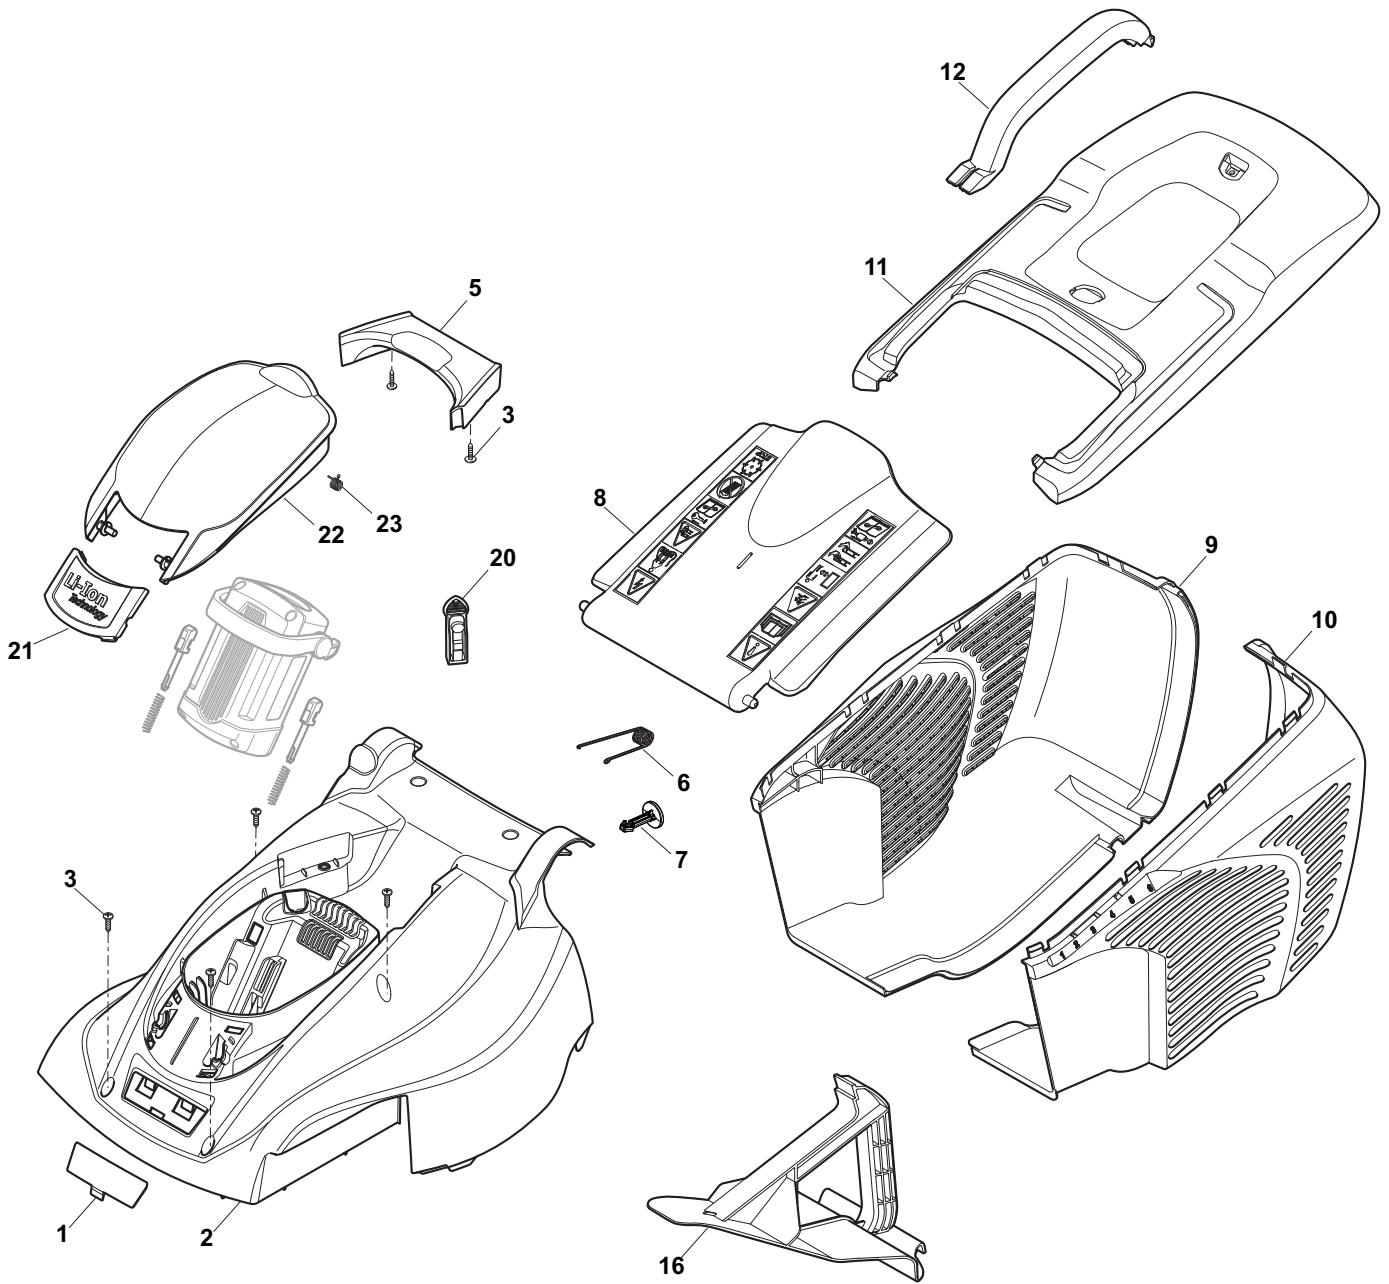

Position	Part No.	Q.Ty	Description
1	322055168/0	1	Frontal Plate
2	322055166/0	1	Deck Red
3	112728714/0	10	Screw
5	322393662/0	1	Handle
6	122450470/0	1	Spring
7	322524356/0	1	Pin
8	322600235/0	1	Stone-Guard
9	322486299/0	1	Grass-Box, R Lower
10	322486300/0	1	Grass-Box, L Lower
11	322486309/0	1	Grass-Box, Upper
12	322393656/0	1	Handle
16	322140242/0	1	Mulching Plug
20	322076570/0	1	Battery Safety Key
21	322545222/0	1	Battery door fix plate
22	322055167/0	1	Cover
23	122450473/0	1	Spring