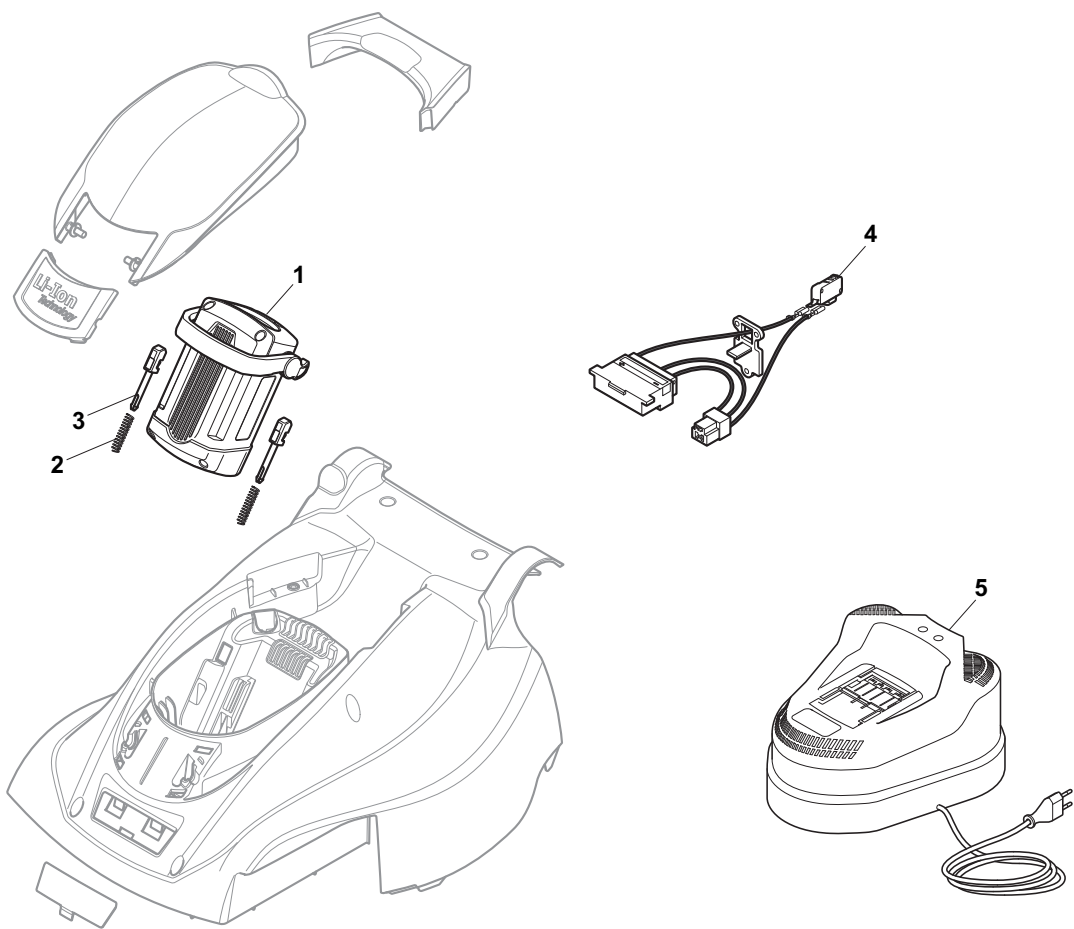

Position	Part No.	Q.Ty	Description
1	381600529/0	1	Battery Ass.y
2	122450472/0	1	Spring
3	322524356/0	1	Pin
4	118210025/0	1	Controller
5	118204132/0	1	Battery Charger (CE)
5	118204133/0	1	Battery Charger (UK)