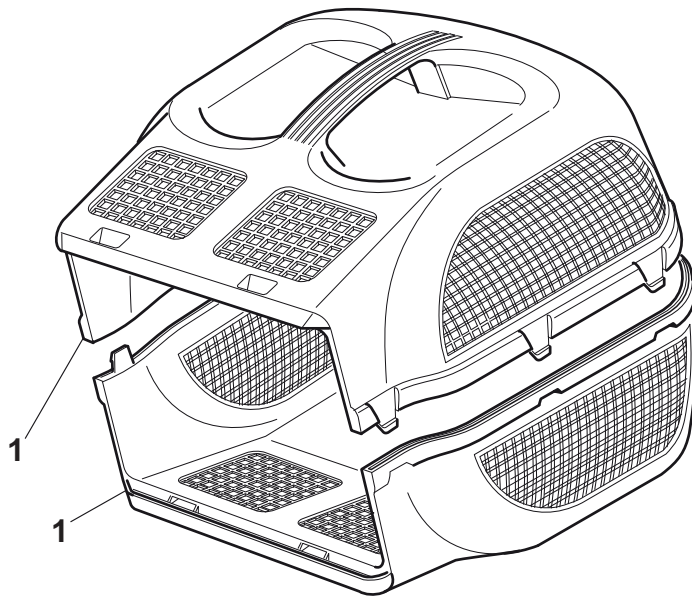

THIS INFORMATION IS NOT INTENDED FOR SALE OR RESALE, AND THIS NOTICE MUST REMAIN ON ALL COPIES.

Position	Part No.	Q.Ty	Description
1	81001560/0	1	Deck Red
2	22785087/1	4	Support, Wheels
3	22512530/0	1	Pin
4	22450250/0	1	Spring
5	322600055/2	1	Stone-Guard
6	12728450/0	2	Screw
7	22686083/0	2	Wheel Ø 130
8	322110561/0	2	Hub Cap Grey
9	22524337/0	4	Pin
10	22686085/0	2	Wheel Ø 160
11	322110562/0	2	Hub Cap Grey
12	22167700/0	4	Spacer
13	118563658/0	1	Motor
14	12735410/0	4	Screw
19	322465602/1	1	Hub Fan
20	81004141/0	1	Blade Standard
21	381004352/1	1	Screw

Position	Part No.	Q.Ty	Description
1	322109723/1	1	Support, Cover
2	22055106/0	1	Cover Red
3	12728691/0	1	Screw
4	12728524/0	1	Screw

Position	Part No.	Q.Ty	Description
1	381006940/2	1	Handle, L Lower
2	381006939/2	1	Handle, R Lower
3	81006941/4	1	Handle, Upper Part
4	18566112/0	2	Cap
5	12819120/0	2	Screw
6	22680006/1	2	Washer
7	22399900/0	2	Knob
8	12293200/0	2	Nut
9	381600503/4	1	Dead Hand Switch (CE)
9	381600505/4	1	Dead Hand Switch (UK)
9	381600504/4	1	Dead Hand Switch (CH)
10	12728701/0	4	Screw
11	22192000/1	1	Anchor Clamp
12	322322882/1	1	Lever, Engine Brake Red
13	322195101/4	1	Fairlead
14	22010250/0	1	Rod, Fairlead Bearing
15	322230350/1	1	Fulcrum Pin
16	322785144/1	1	Support
17	22450115/0	1	Spring
18	81008669/0	1	Outfit, Screws

Position	Part No.	Q.Ty	Description
1	22486048/0	2	Grass-Box, Upper/Lower Part