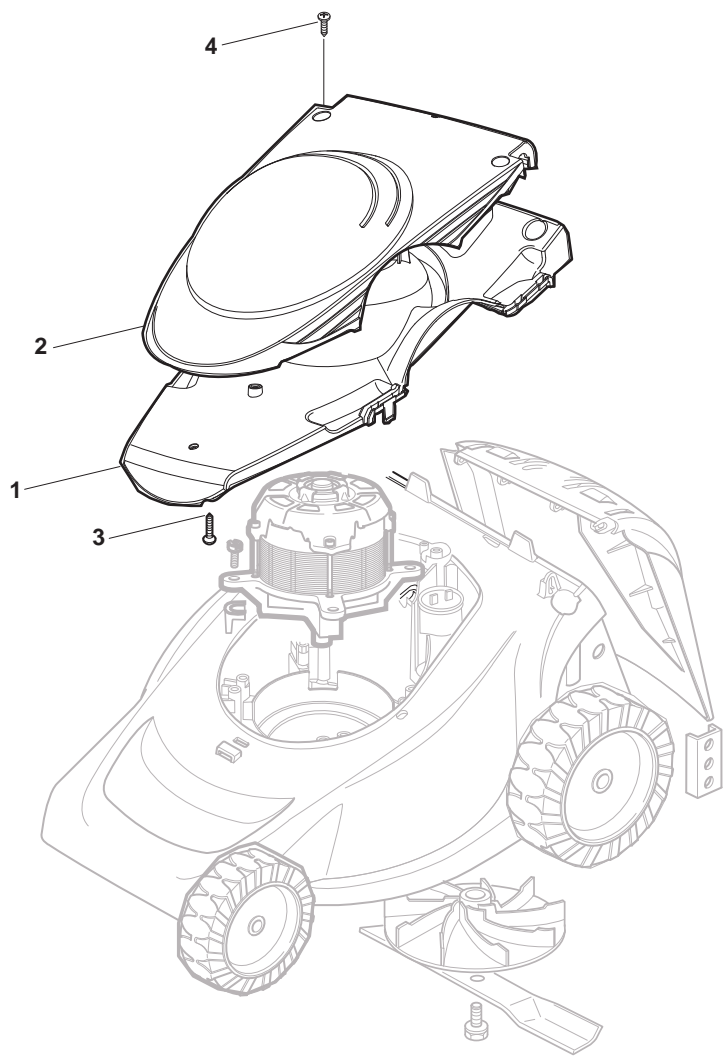

Green Passion

Illustrated Parts List

XP 35 E

Model Year 2012

- Use GLOBAL GARDEN PRODUCT Genuine Spare Parts specified in the parts list for repair and/or replacement.
- The contents described in the parts list may change due to improvement.
- The drawings of the spare parts are only indicative and might not represent the part in question exactly.
- The indications "right" - "left" - "front" - "rear" refer to the position of the operator when using the machine.
- When placing orders of parts for repair and/or replacement, make sure that the illustrated parts list is the one applying to the machine's year of manufacture, as shown on the identification plate attached to the machine.

THIS INFORMATION IS NOT INTENDED FOR SALE OR RESALE, AND THIS NOTICE MUST REMAIN ON ALL COPIES.

Position	Part No.	Q.Ty	Description
1	81001560/0	1	Deck Red
2	22785087/1	4	Support, Wheels
3	22512530/0	1	Pin
4	22450250/0	1	Spring
5	322600055/2	1	Stone-Guard
6	12728450/0	2	Screw
7	22686083/0	2	Wheel Ø 130
8	322110561/0	2	Hub Cap Grey
9	22524337/0	4	Pin
10	22686085/0	2	Wheel Ø 160
11	322110562/0	2	Hub Cap Grey
12	22167700/0	4	Spacer
13	118563658/0	1	Motor
14	12735410/0	4	Screw
19	322465602/1	1	Hub Fan
20	81004141/0	1	Blade Standard
21	381004352/1	1	Screw

Position	Part No.	Q.Ty	Description
1	322109723/1	1	Support, Cover
2	22055106/0	1	Cover Red
3	12728691/0	1	Screw
4	12728524/0	1	Screw

Position	Part No.	Q.Ty	Description
1	381006940/2	1	Handle, L Lower
2	381006939/2	1	Handle, R Lower
3	81006941/4	1	Handle, Upper Part
4	18566112/0	2	Cap
5	12819120/0	2	Screw
6	22680006/1	2	Washer
7	22399900/0	2	Knob
8	12293200/0	2	Nut
9	381600503/4	1	Dead Hand Switch (CE)
9	381600505/4	1	Dead Hand Switch (UK)
9	381600504/4	1	Dead Hand Switch (CH)
10	12728701/0	4	Screw
11	22192000/1	1	Anchor Clamp
12	322322882/1	1	Lever, Engine Brake Red
13	322195101/4	1	Fairlead
14	22010250/0	1	Rod, Fairlead Bearing
15	322230350/1	1	Fulcrum Pin
16	322785144/1	1	Support
17	22450115/0	1	Spring
18	81008669/0	1	Outfit, Screws