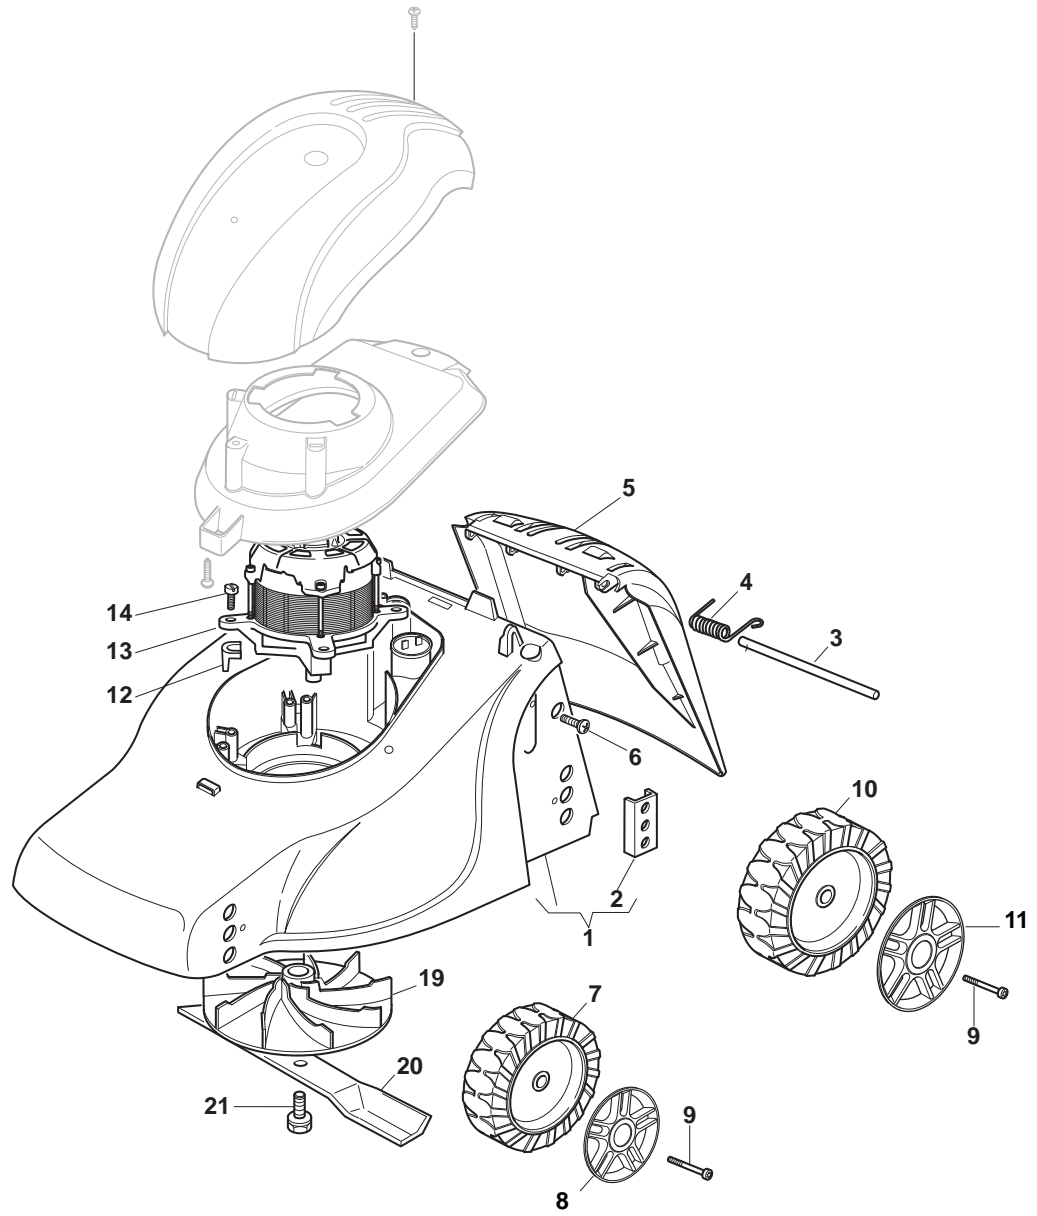

Green Passion

Illustrated Parts List

XP 35 E

Model Year 2012

- Use GLOBAL GARDEN PRODUCT Genuine Spare Parts specified in the parts list for repair and/or replacement.
- The contents described in the parts list may change due to improvement.
- The drawings of the spare parts are only indicative and might not represent the part in question exactly.
- The indications "right" - "left" - "front" - "rear" refer to the position of the operator when using the machine.
- When placing orders of parts for repair and/or replacement, make sure that the illustrated parts list is the one applying to the machine's year of manufacture, as shown on the identification plate attached to the machine.

THIS INFORMATION IS NOT INTENDED FOR SALE OR RESALE, AND THIS NOTICE MUST REMAIN ON ALL COPIES.

Position	Part No.	Q.Ty	Description
1	81001560/0	1	Deck Red
2	22785087/1	4	Support, Wheels
3	22512530/0	1	Pin
4	22450250/0	1	Spring
5	322600055/2	1	Stone-Guard
6	12728450/0	2	Screw
7	22686083/0	2	Wheel Ø 130
8	322110561/0	2	Hub Cap Grey
9	22524337/0	4	Pin
10	22686085/0	2	Wheel Ø 160
11	322110562/0	2	Hub Cap Grey
12	22167700/0	4	Spacer
13	118563658/0	1	Motor
14	12735410/0	4	Screw
19	322465602/1	1	Hub Fan
20	81004141/0	1	Blade Standard
21	381004352/1	1	Screw

Position	Part No.	Q.Ty	Description
1	322109723/1	1	Support, Cover
2	22055106/0	1	Cover Red
3	12728691/0	1	Screw
4	12728524/0	1	Screw

Position	Part No.	Q.Ty	Description
1	381006940/2	1	Handle, L Lower
2	381006939/2	1	Handle, R Lower
3	81006941/4	1	Handle, Upper Part
4	18566112/0	2	Cap
5	12819120/0	2	Screw
6	22680006/1	2	Washer
7	22399900/0	2	Knob
8	12293200/0	2	Nut
9	381600503/4	1	Dead Hand Switch (CE)
9	381600505/4	1	Dead Hand Switch (UK)
9	381600504/4	1	Dead Hand Switch (CH)
10	12728701/0	4	Screw
11	22192000/1	1	Anchor Clamp
12	322322882/1	1	Lever, Engine Brake Red
13	322195101/4	1	Fairlead
14	22010250/0	1	Rod, Fairlead Bearing
15	322230350/1	1	Fulcrum Pin
16	322785144/1	1	Support
17	22450115/0	1	Spring
18	81008669/0	1	Outfit, Screws