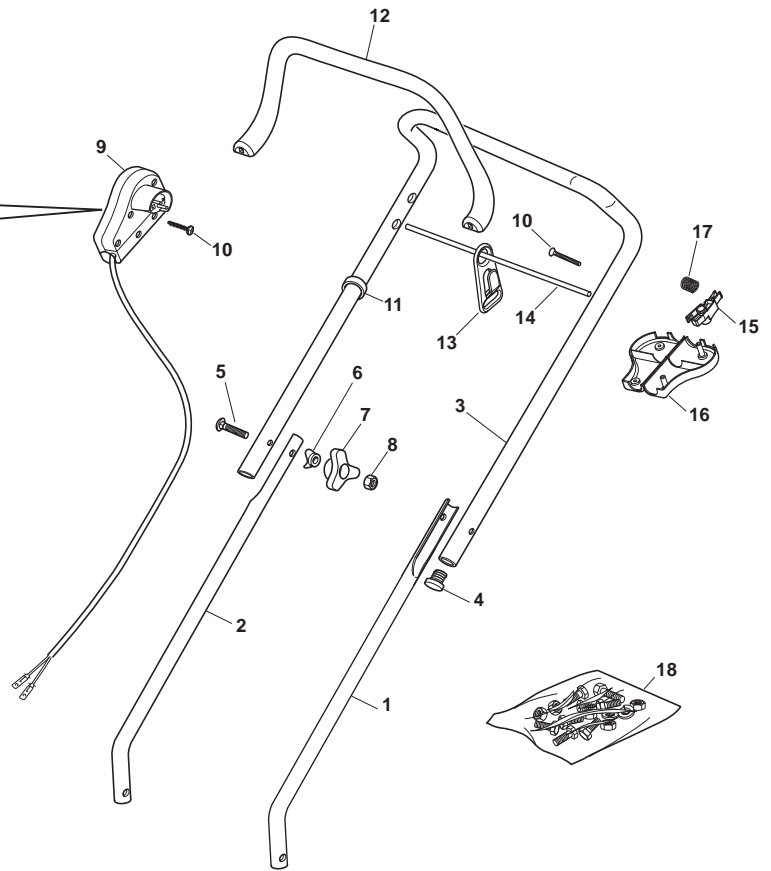

Green Passion

Illustrated Parts List

XP 35 E

Model Year 2012

- Use GLOBAL GARDEN PRODUCT Genuine Spare Parts specified in the parts list for repair and/or replacement.
- The contents described in the parts list may change due to improvement.
- The drawings of the spare parts are only indicative and might not represent the part in question exactly.
- The indications "right" - "left" - "front" - "rear" refer to the position of the operator when using the machine.
- When placing orders of parts for repair and/or replacement, make sure that the illustrated parts list is the one applying to the machine's year of manufacture, as shown on the identification plate attached to the machine.

THIS INFORMATION IS NOT INTENDED FOR SALE OR RESALE, AND THIS NOTICE MUST REMAIN ON ALL COPIES.

Position	Part No.	Q.Ty	Description
1	81001560/0	1	Deck Red
2	22785087/1	4	Support, Wheels
3	22512530/0	1	Pin
4	22450250/0	1	Spring
5	322600055/2	1	Stone-Guard
6	12728450/0	2	Screw
7	22686083/0	2	Wheel Ø 130
8	322110561/0	2	Hub Cap Grey
9	22524337/0	4	Pin
10	22686085/0	2	Wheel Ø 160
11	322110562/0	2	Hub Cap Grey
12	22167700/0	4	Spacer
13	118563658/0	1	Motor
14	12735410/0	4	Screw
19	322465602/1	1	Hub Fan
20	81004141/0	1	Blade Standard
21	381004352/1	1	Screw

Position	Part No.	Q.Ty	Description
1	322109723/1	1	Support, Cover
2	22055106/0	1	Cover Red
3	12728691/0	1	Screw
4	12728524/0	1	Screw

Position	Part No.	Q.Ty	Description
1	381006940/2	1	Handle, L Lower
2	381006939/2	1	Handle, R Lower
3	81006941/4	1	Handle, Upper Part
4	18566112/0	2	Cap
5	12819120/0	2	Screw
6	22680006/1	2	Washer
7	22399900/0	2	Knob
8	12293200/0	2	Nut
9	381600503/4	1	Dead Hand Switch (CE)
9	381600505/4	1	Dead Hand Switch (UK)
9	381600504/4	1	Dead Hand Switch (CH)
10	12728701/0	4	Screw
11	22192000/1	1	Anchor Clamp
12	322322882/1	1	Lever, Engine Brake Red
13	322195101/4	1	Fairlead
14	22010250/0	1	Rod, Fairlead Bearing
15	322230350/1	1	Fulcrum Pin
16	322785144/1	1	Support
17	22450115/0	1	Spring
18	81008669/0	1	Outfit, Screws