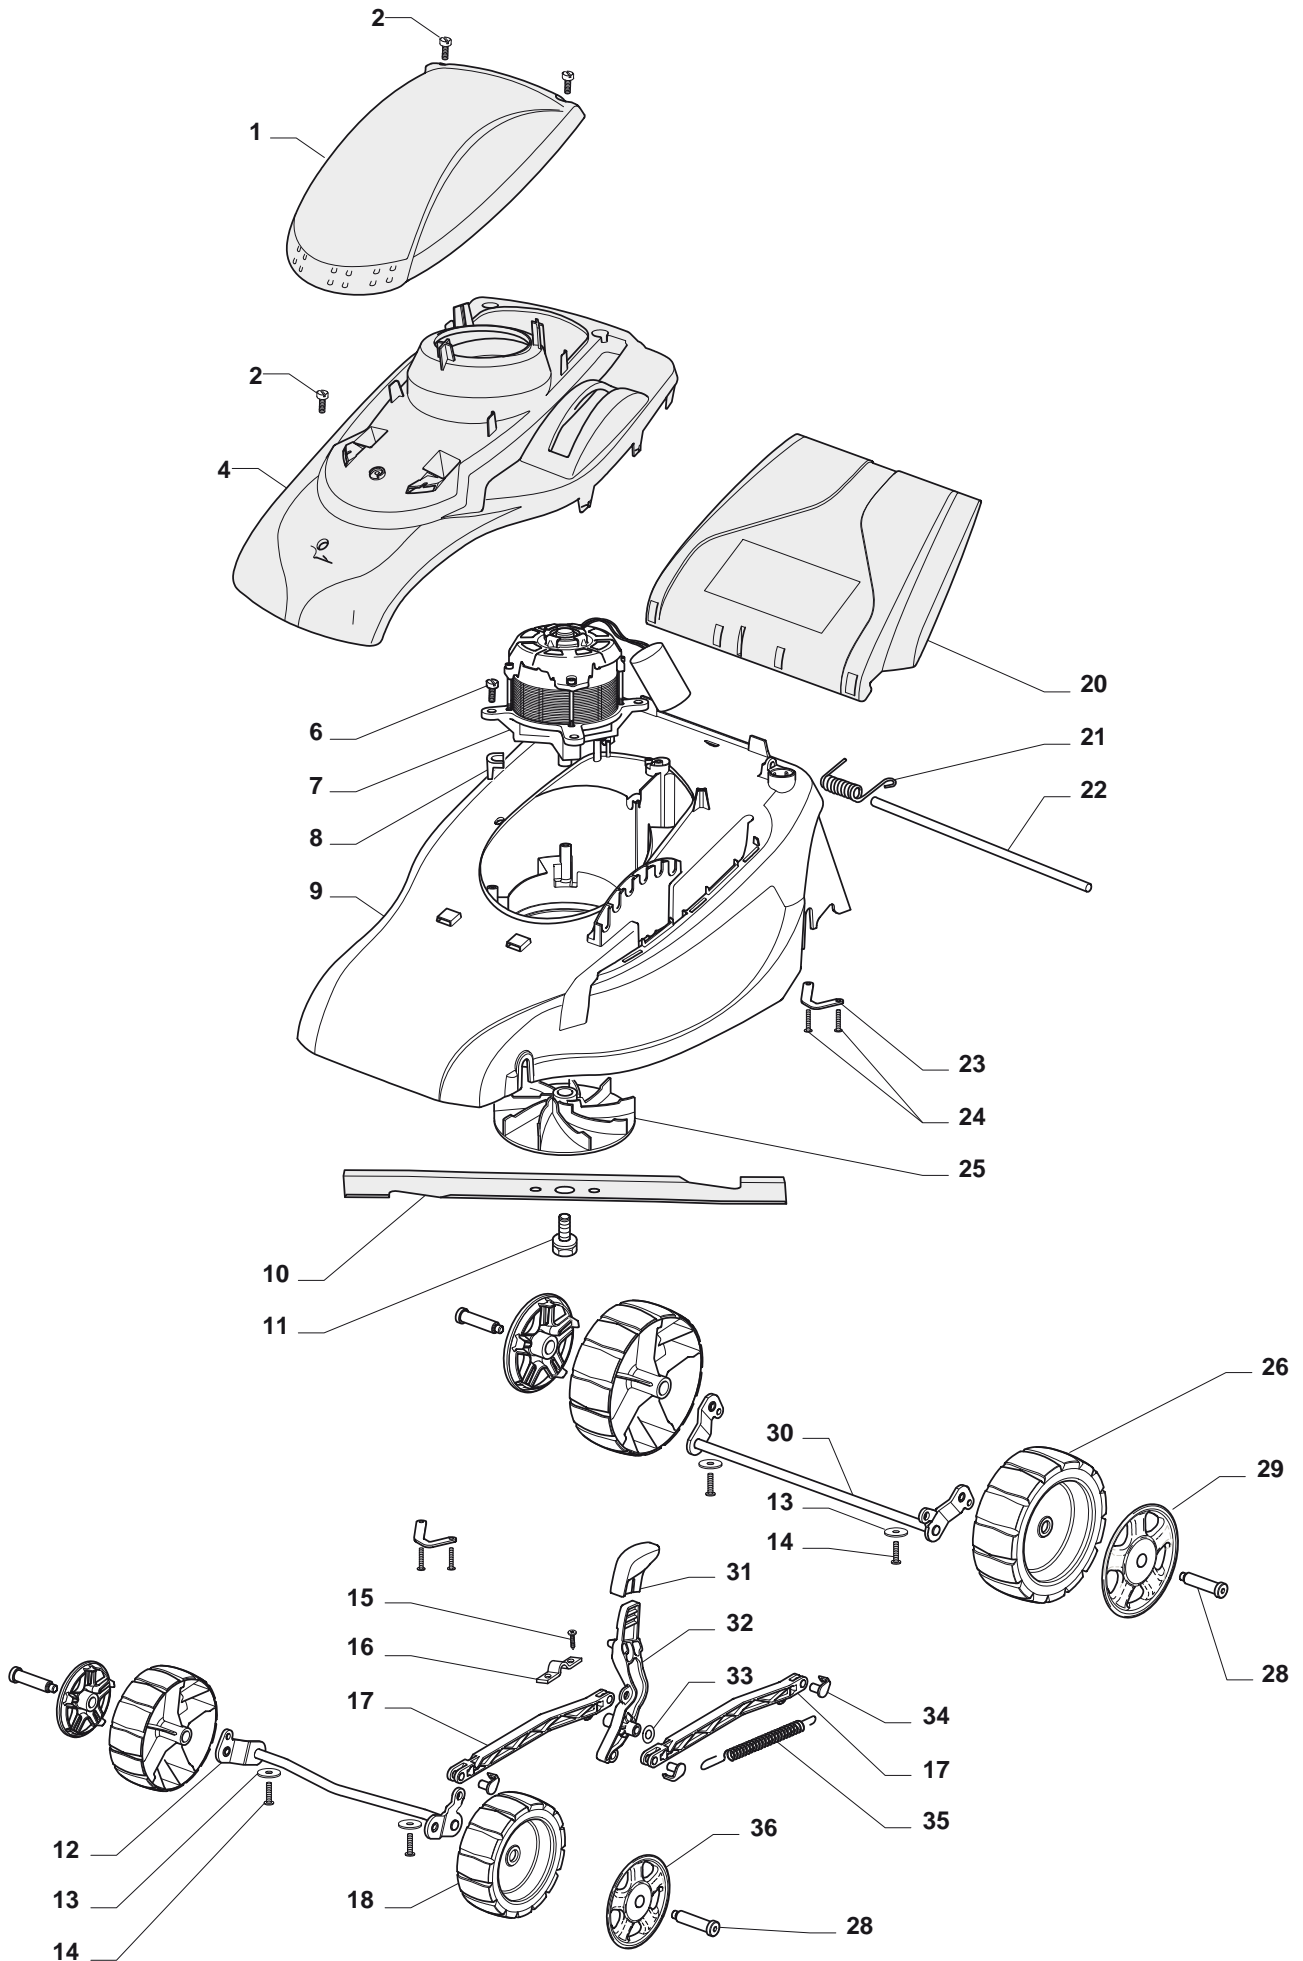

Deck And Height Adjusting

XPL 41 EL

Deck And Height Adjusting

Pos.	Part no.	Q.ty	Description	Remarks
2	12728124/0	1	Screw	
5	12728701/0	2	Screw	
6	12735410/0	4	Screw	
8	22167700/0	4	Spacer	
9	322066721/0	1	Deck Red	
10	81004142/0	1	Blade Standard	
11	381004352/1	1	Screw	
12	381002855/0	1	Axle, Front Wheels	
13	12523050/0	4	Washer (Hydro)	
14	112728705/0	4	Screw	
15	12728701/0	2	Screw	
16	25547049/0	1	Plate	
17	322869669/0	2	Tie Rod	
18	322686094/0	2	Wheel Ø 130	
20	322600174/0	1	Stone-Guard, Grey	
21	22450250/0	1	Spring	
22	22512601/0	1	Pin	
23	322545175/0	1	Plate	
24	12728701/0	2	Screw	
25	322465602/1	1	Hub Fan	
26	322686095/0	2	Wheel Ø 160	
28	22524337/0	4	Pin	
29	22110421/0	2	Hub Cap Grey	
30	381002857/0	1	Axle, Rear Wheels	
31	322399827/0	1	Knob	
32	322321528/0	1	Lever, Height Adjustment	
33	112520033/0	1	Washer	
34	22524338/0	4	Pin	
35	122450425/0	2	Spring	
36	22110420/0	2	Hub Cap Grey	

XPL 41 EL

Handle, Upper Part

Pos.	Part no.	Q.ty	Description	Remarks
1	381600503/3	1	Dead Hand Switch	
2	322245063/0	2	Ring Nut, Internal	
3	381006679/0	1	Handle, Middle Part	
4	322680014/0	2	Washer	
5	381003252/0	2	Lever, Handle Blocking	
6	22010250/0	1	Rod, Fairlead Bearing	
7	22195101/4	1	Fairlead	
8	81006941/4	1	Handle, Upper Part	
9	22820066/1	2	Cap	
10	322245062/0	2	Ring Nut, External	
11	322820081/0	2	Cap	
13	12293200/0	2	Nut	
14	381006675/1	1	Handle, Lower Part	
15	12731600/1	2	Screw	
16	22545135/0	2	Plate	
17	322322882/1	1	Lever, Engine Brake	
18	12728701/0	4	Screw	
19	22450115/0	1	Spring	
20	322230350/1	1	Fulcrum Pin	
21	322785144/1	1	Support	
22	322321530/0	2	Coiler Cable, Lever	
23	322321531/0	2	Coiler Cable, Base	
24	12728691/0	2	Screw	