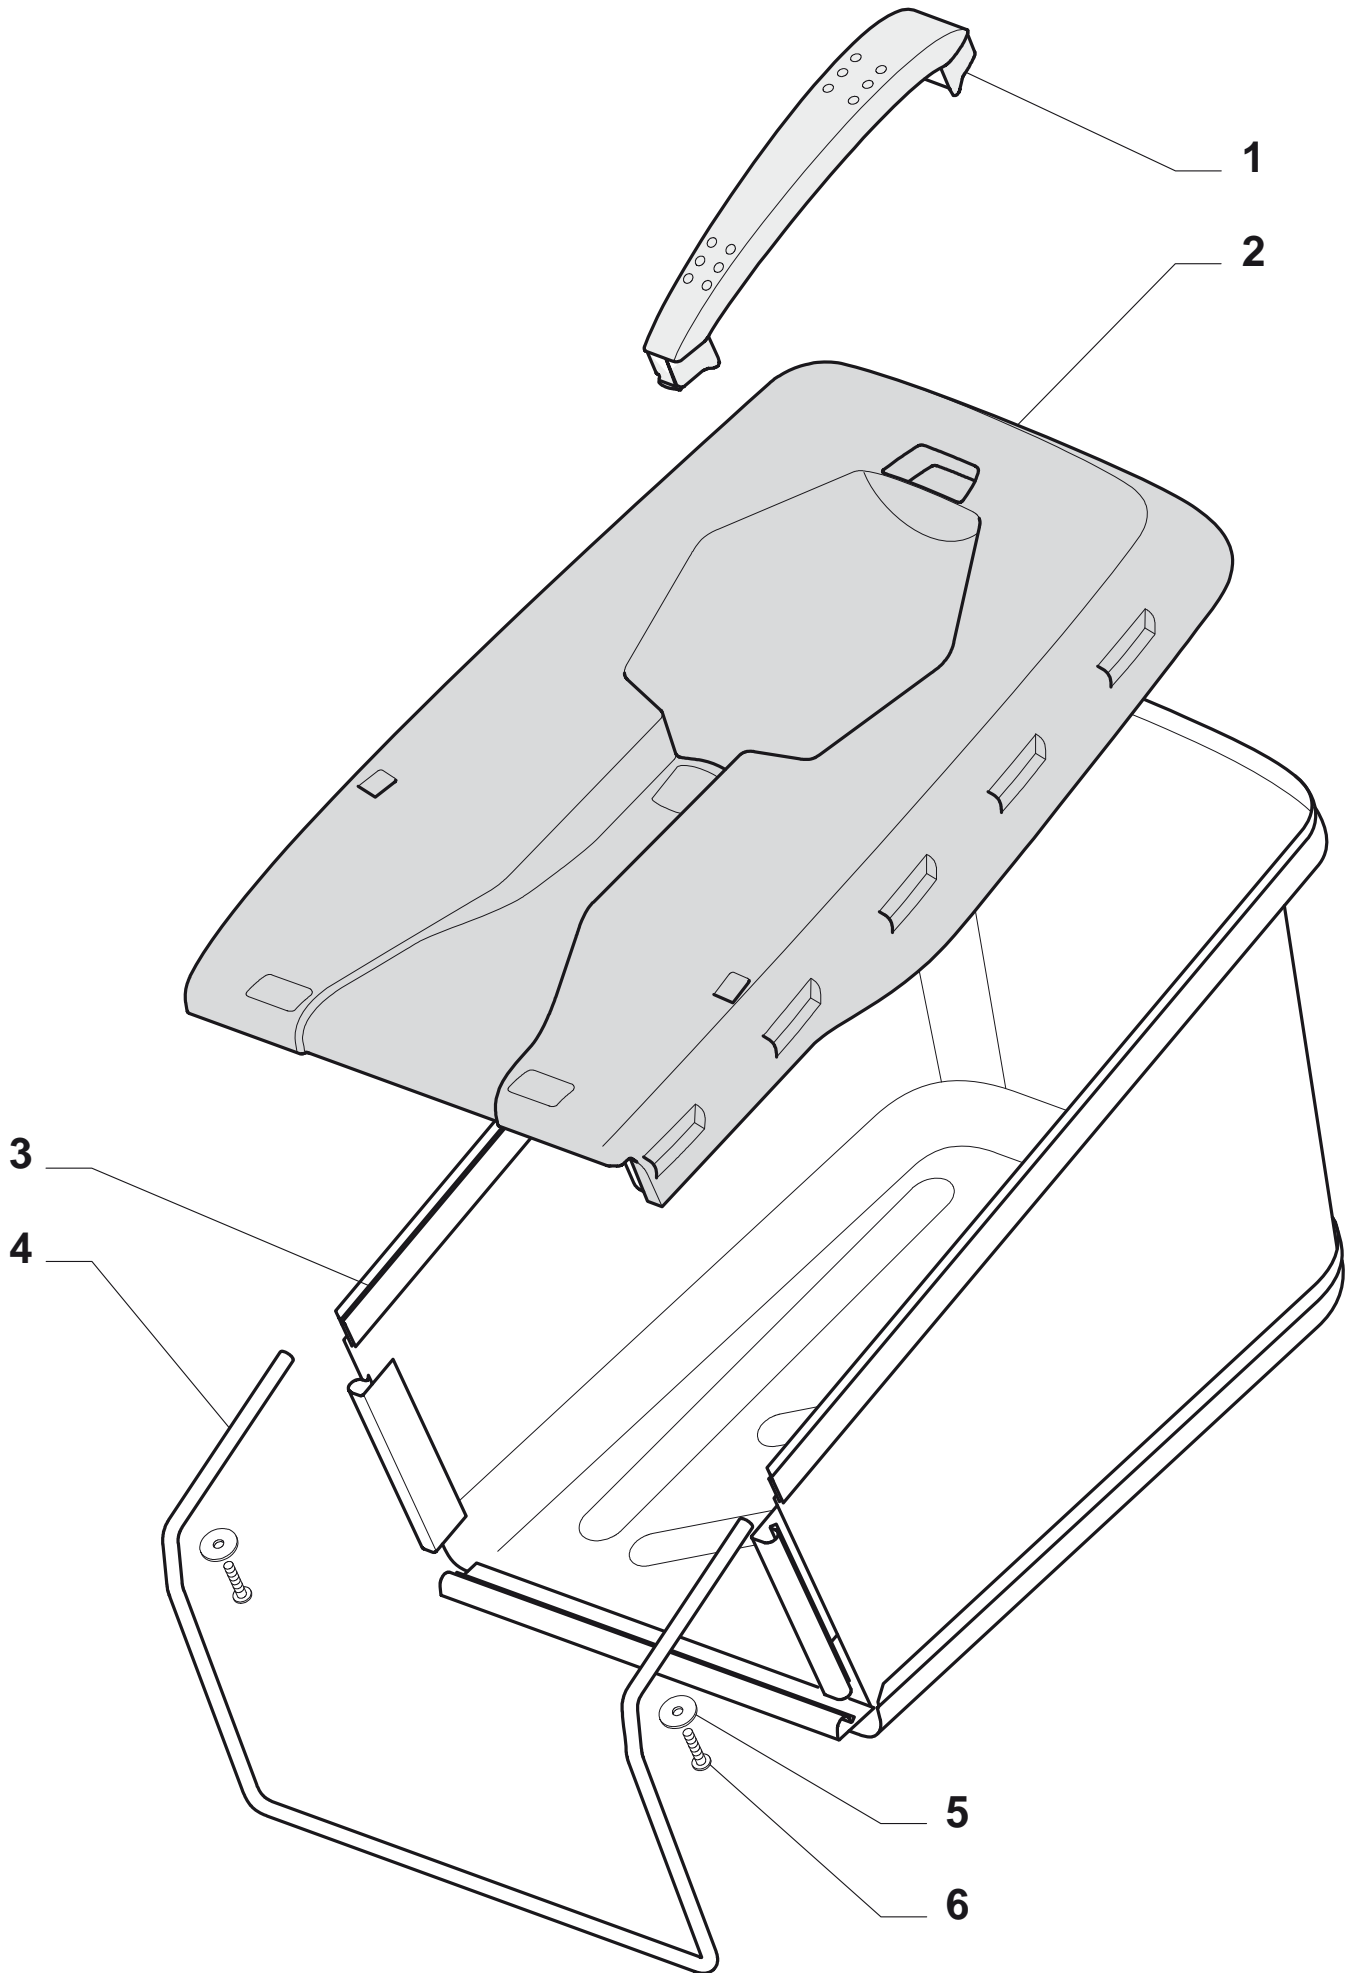

Deck And Height Adjusting

XPL 41 EL

Deck And Height Adjusting

Pos.	Part no.	Q.ty	Description	Remarks
2	12728124/0	1	Screw	
5	12728701/0	2	Screw	
6	12735410/0	4	Screw	
8	22167700/0	4	Spacer	
9	322066721/0	1	Deck Red	
10	81004142/0	1	Blade Standard	
11	381004352/1	1	Screw	
12	381002855/0	1	Axle, Front Wheels	
13	12523050/0	4	Washer (Hydro)	
14	112728705/0	4	Screw	
15	12728701/0	2	Screw	
16	25547049/0	1	Plate	
17	322869669/0	2	Tie Rod	
18	322686094/0	2	Wheel Ø 130	
20	322600174/0	1	Stone-Guard, Grey	
21	22450250/0	1	Spring	
22	22512601/0	1	Pin	
23	322545175/0	1	Plate	
24	12728701/0	2	Screw	
25	322465602/1	1	Hub Fan	
26	322686095/0	2	Wheel Ø 160	
28	22524337/0	4	Pin	
29	22110421/0	2	Hub Cap Grey	
30	381002857/0	1	Axle, Rear Wheels	
31	322399827/0	1	Knob	
32	322321528/0	1	Lever, Height Adjustment	
33	112520033/0	1	Washer	
34	22524338/0	4	Pin	
35	122450425/0	2	Spring	
36	22110420/0	2	Hub Cap Grey	

XPL 41 EL

Handle, Upper Part

Pos.	Part no.	Q.ty	Description	Remarks
1	381600503/3	1	Dead Hand Switch	
2	322245063/0	2	Ring Nut, Internal	
3	381006679/0	1	Handle, Middle Part	
4	322680014/0	2	Washer	
5	381003252/0	2	Lever, Handle Blocking	
6	22010250/0	1	Rod, Fairlead Bearing	
7	22195101/4	1	Fairlead	
8	81006941/4	1	Handle, Upper Part	
9	22820066/1	2	Cap	
10	322245062/0	2	Ring Nut, External	
11	322820081/0	2	Cap	
13	12293200/0	2	Nut	
14	381006675/1	1	Handle, Lower Part	
15	12731600/1	2	Screw	
16	22545135/0	2	Plate	
17	322322882/1	1	Lever, Engine Brake	
18	12728701/0	4	Screw	
19	22450115/0	1	Spring	
20	322230350/1	1	Fulcrum Pin	
21	322785144/1	1	Support	
22	322321530/0	2	Coiler Cable, Lever	
23	322321531/0	2	Coiler Cable, Base	
24	12728691/0	2	Screw	