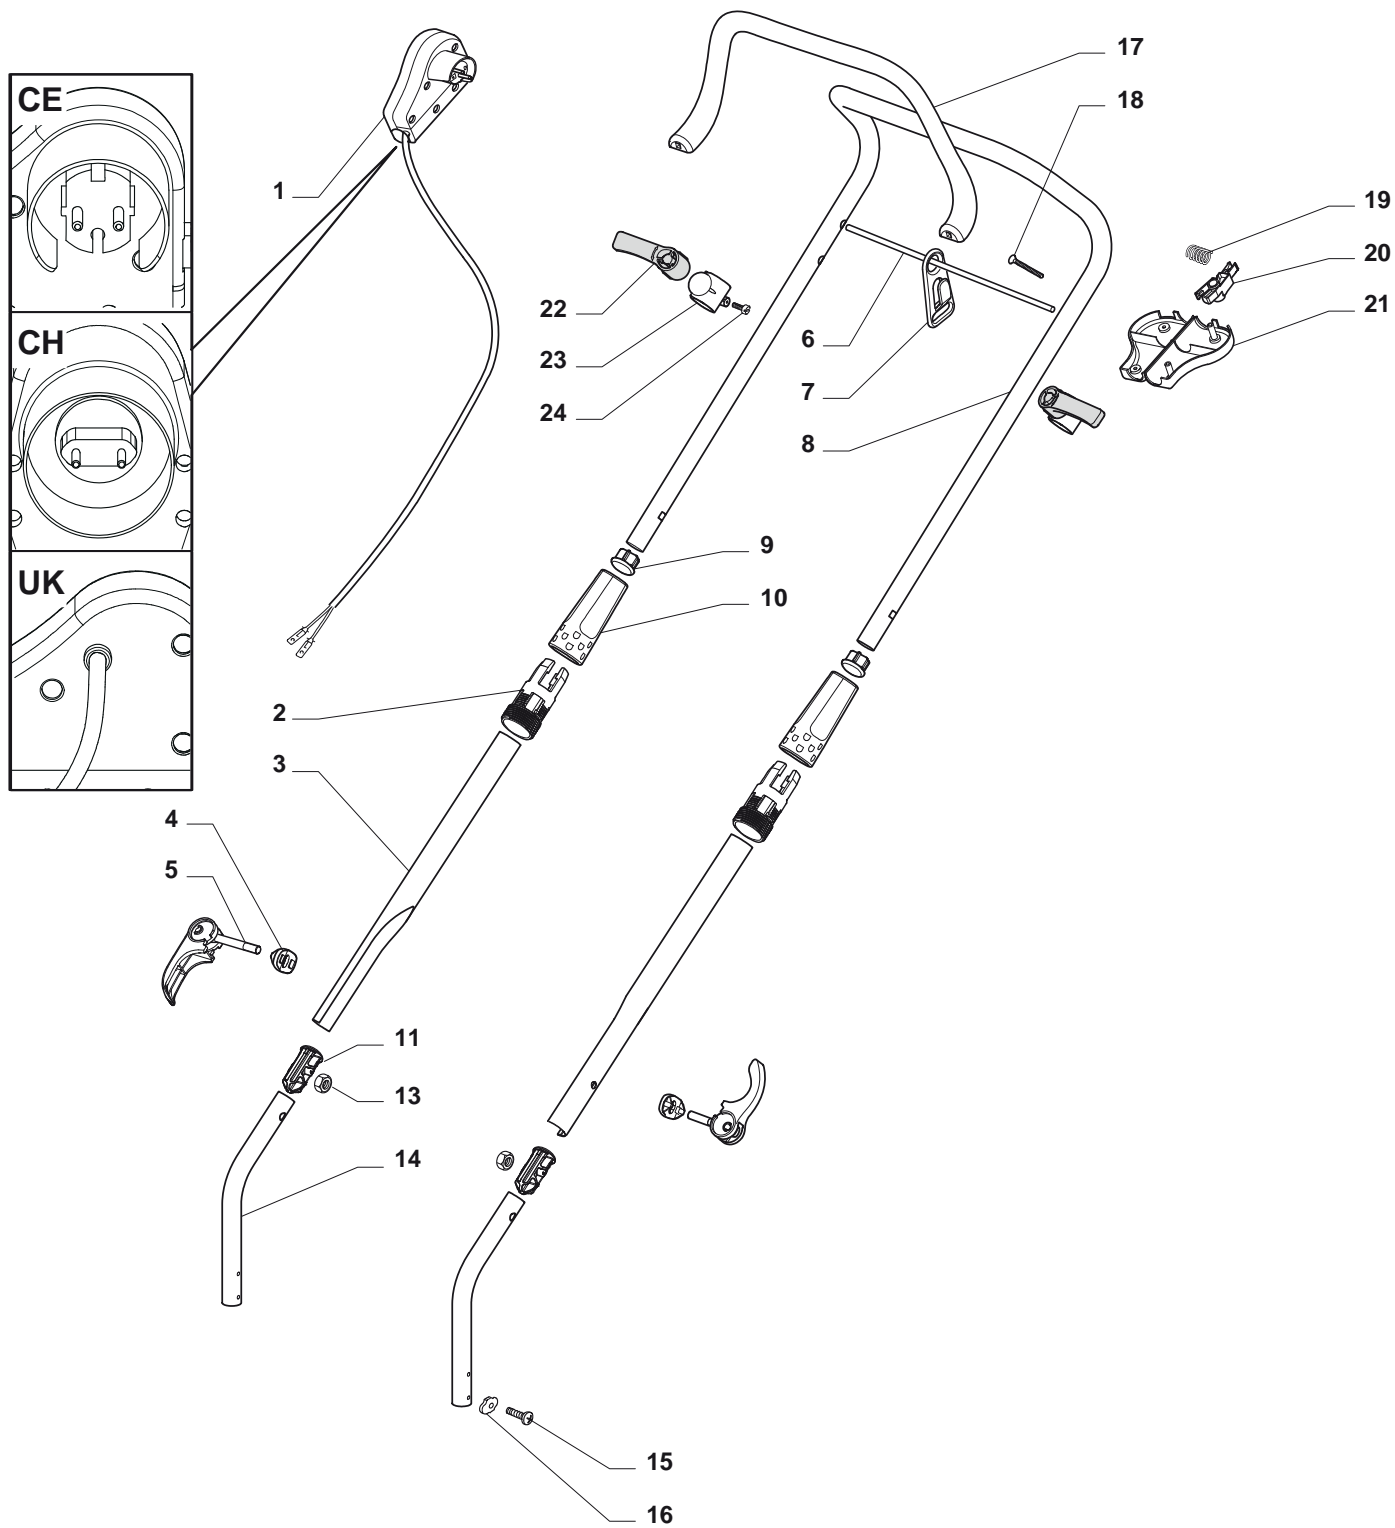

Deck And Height Adjusting

XPL 41 EL

Deck And Height Adjusting

Pos.	Part no.	Q.ty	Description	Remarks
2	12728124/0	1	Screw	
5	12728701/0	2	Screw	
6	12735410/0	4	Screw	
8	22167700/0	4	Spacer	
9	322066721/0	1	Deck Red	
10	81004142/0	1	Blade Standard	
11	381004352/1	1	Screw	
12	381002855/0	1	Axle, Front Wheels	
13	12523050/0	4	Washer (Hydro)	
14	112728705/0	4	Screw	
15	12728701/0	2	Screw	
16	25547049/0	1	Plate	
17	322869669/0	2	Tie Rod	
18	322686094/0	2	Wheel Ø 130	
20	322600174/0	1	Stone-Guard, Grey	
21	22450250/0	1	Spring	
22	22512601/0	1	Pin	
23	322545175/0	1	Plate	
24	12728701/0	2	Screw	
25	322465602/1	1	Hub Fan	
26	322686095/0	2	Wheel Ø 160	
28	22524337/0	4	Pin	
29	22110421/0	2	Hub Cap Grey	
30	381002857/0	1	Axle, Rear Wheels	
31	322399827/0	1	Knob	
32	322321528/0	1	Lever, Height Adjustment	
33	112520033/0	1	Washer	
34	22524338/0	4	Pin	
35	122450425/0	2	Spring	
36	22110420/0	2	Hub Cap Grey	

XPL 41 EL

Handle, Upper Part

Pos.	Part no.	Q.ty	Description	Remarks
1	381600503/3	1	Dead Hand Switch	
2	322245063/0	2	Ring Nut, Internal	
3	381006679/0	1	Handle, Middle Part	
4	322680014/0	2	Washer	
5	381003252/0	2	Lever, Handle Blocking	
6	22010250/0	1	Rod, Fairlead Bearing	
7	22195101/4	1	Fairlead	
8	81006941/4	1	Handle, Upper Part	
9	22820066/1	2	Cap	
10	322245062/0	2	Ring Nut, External	
11	322820081/0	2	Cap	
13	12293200/0	2	Nut	
14	381006675/1	1	Handle, Lower Part	
15	12731600/1	2	Screw	
16	22545135/0	2	Plate	
17	322322882/1	1	Lever, Engine Brake	
18	12728701/0	4	Screw	
19	22450115/0	1	Spring	
20	322230350/1	1	Fulcrum Pin	
21	322785144/1	1	Support	
22	322321530/0	2	Coiler Cable, Lever	
23	322321531/0	2	Coiler Cable, Base	
24	12728691/0	2	Screw	

XPL 41 EL

Grass-Catcher

Pos.	Part no.	Q.ty	Description	Remarks
1	322393621/0	1	Handle	
2	322486208/0	1	Grassbox Upper Part, Grey	
3	181002273/0	1	Box, Fabric	
4	122608540/0	1	Stiffening Lower	
5	112523030/0	2	Washer	
6	112728705/0	2	Screw	