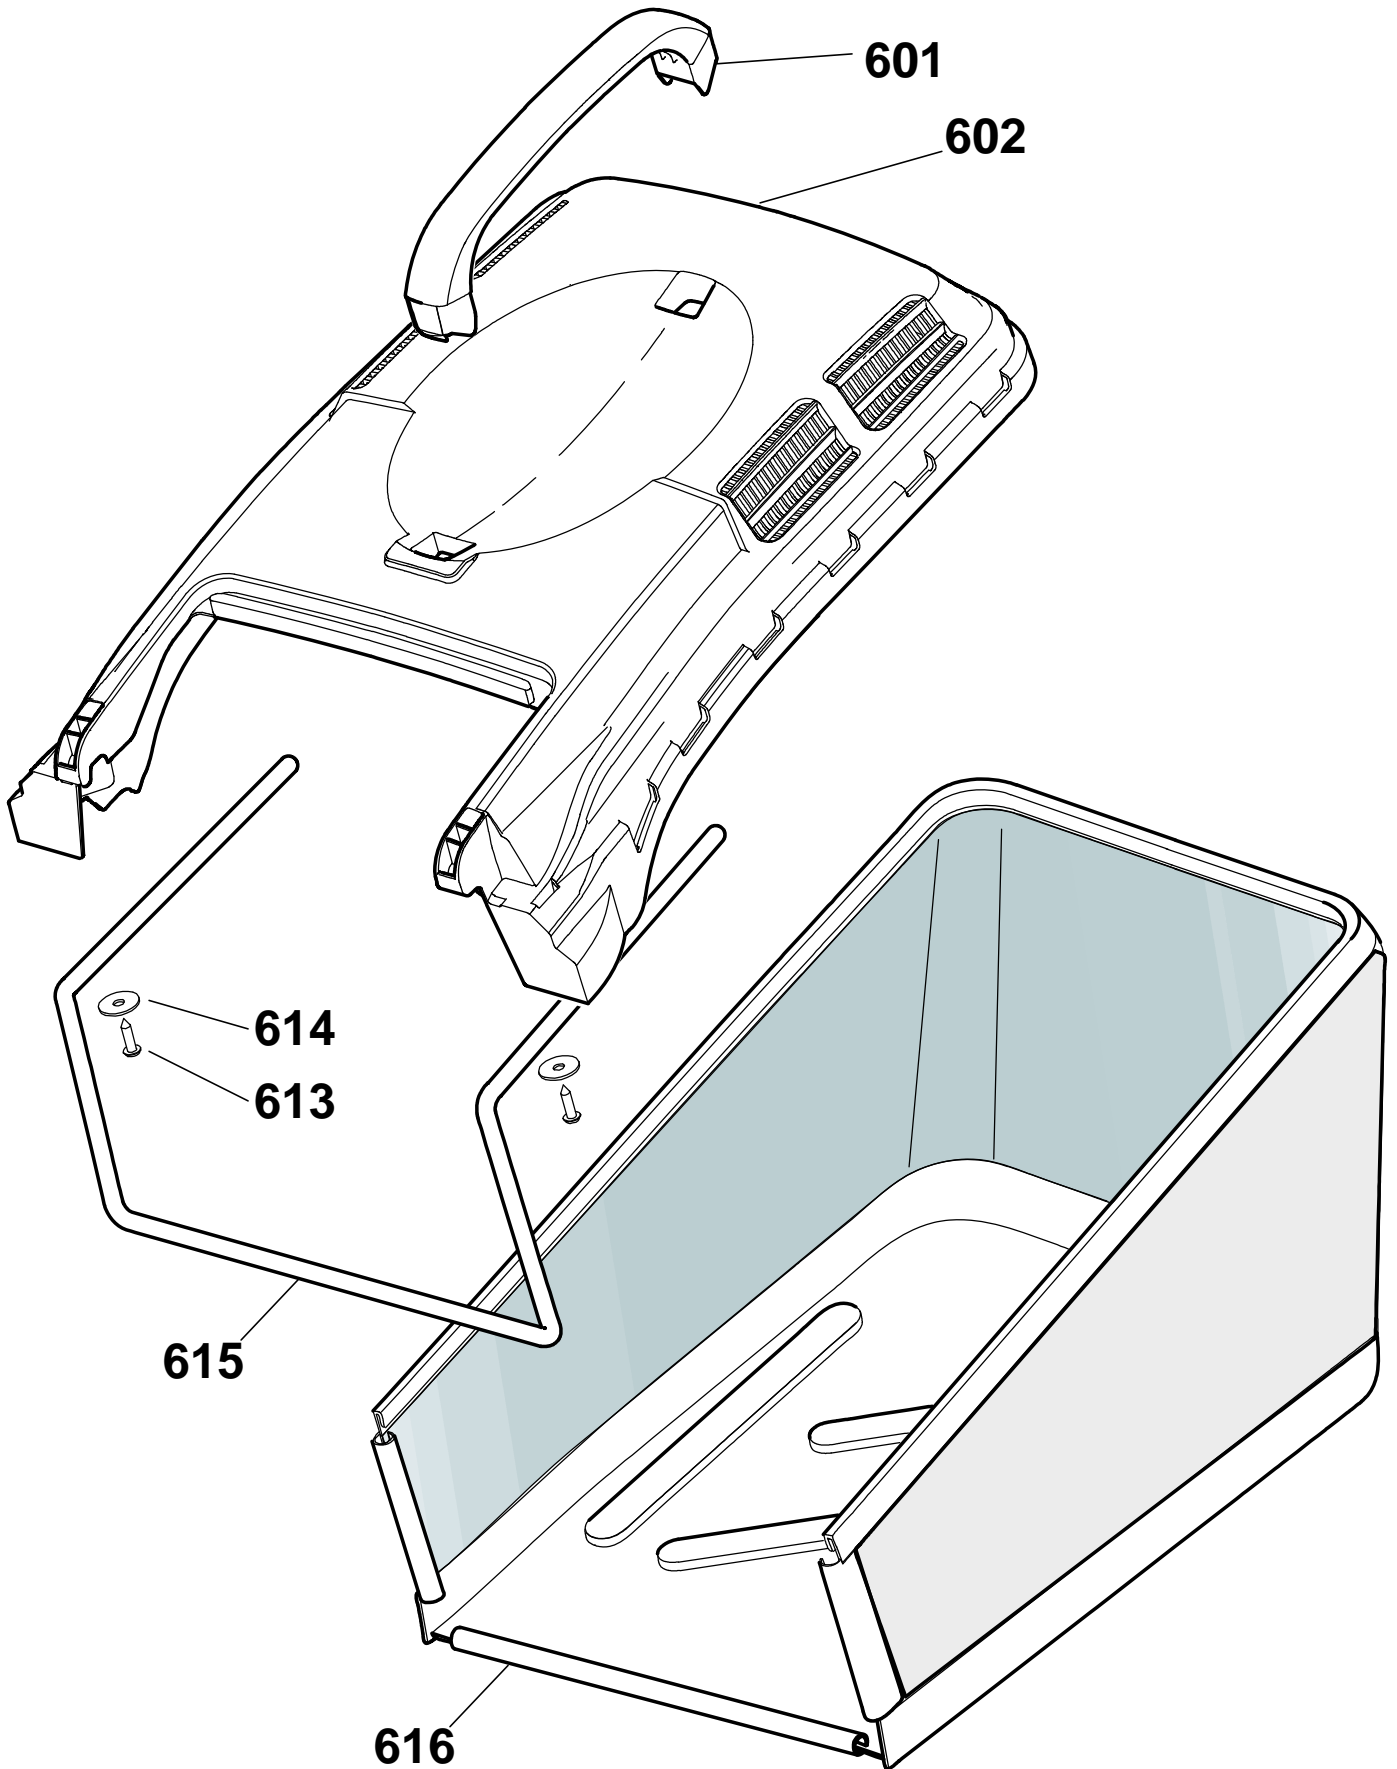

XP 43 EL

Height Adjusting

Pos.	Part no.	Q.ty	Description	Remarks
1	81002837/0	1	Axle, Front Wheels	
2	12523050/0	4	Washer (Hydro)	
3	12728680/0	4	Screw	
4	22170631/0	2	Spacer	
12	81002839/0	1	Axle, Rear Wheels	
21	22399818/0	1	Knob	
22	322321535/0	1	Lever, Height Adjustment	
24	12728691/0	2	Screw	
25	25547049/0	1	Plate	
26	22450424/0	2	Spring	
27	22524338/0	4	Pin	
28	22869668/0	2	Tie Rod	
29	22109724/0	1	Cover, Grey	

XP 43 EL

Handle, Upper Part

Pos.	Part no.	Q.ty	Description	Remarks
1	81006571/0	1	Handle, Upper Part	
2	22192000/1	2	Clamp	
3	381600503/3	1	Dead Hand Switch	
4	12728701/0	4	Screw	
5	22195101/4	1	Fairlead	
6	22010252/0	1	Rod, Fairlead Bearing	
7	322230350/1	1	Fulcrum Pin	
8	22450115/0	1	Spring	
9	322785144/1	1	Support	
10	322322882/1	1	Lever, Engine Brake	
11	81006661/0	1	Handle, Lower Part	
12	12819201/0	2	Screw	
14	22399900/0	2	Knob	
14	22680006/1	2	Washer	
15	12293200/0	2	Nut	
16	81008674/0	1	Outfit, Screws	

XP 43 EL

Wheel and Hub Cap

Pos.	Part no.	Q.ty	Description	Remarks
1	22034508/0	8	Bush	
2	22686091/1	2	Wheel Ø 165	
3	12523060/0	4	Washer (Mech.)	
4	12155000/0	4	Nut	
5	22110381/0	2	Hub Cap	
6	22686092/0	2	Wheel Ø 190	
7	22110382/0	2	Hub Cap	
8	22600095/0	2	Protection, Wheel	
9	22600131/0	2	Protection, Wheel	

XP 43 EL

Electric Motor/Blade/Cover

Pos.	Part no.	Q.ty	Description	Remarks
1	322066733/0	1	Deck Red	
2	12728691/0	2	Screw	
3	22608535/0	1	Plate	
4	12728450/0	2	Screw	
5	22450423/0	1	Spring	
6	322600157/1	1	Stone-Guard, Grey	
7	12728691/0	1	Screw	
8	12735410/0	4	Screw	
9	118563667/0	1	Motor	
11	322465602/1	1	Hub Fan	
12	81004145/0	1	Blade	
13	381004352/1	1	Screw	
14	12728524/0	1	Screw	
15	322109723/1	1	Support, Cover	
16	22055108/0	1	Cover Red	