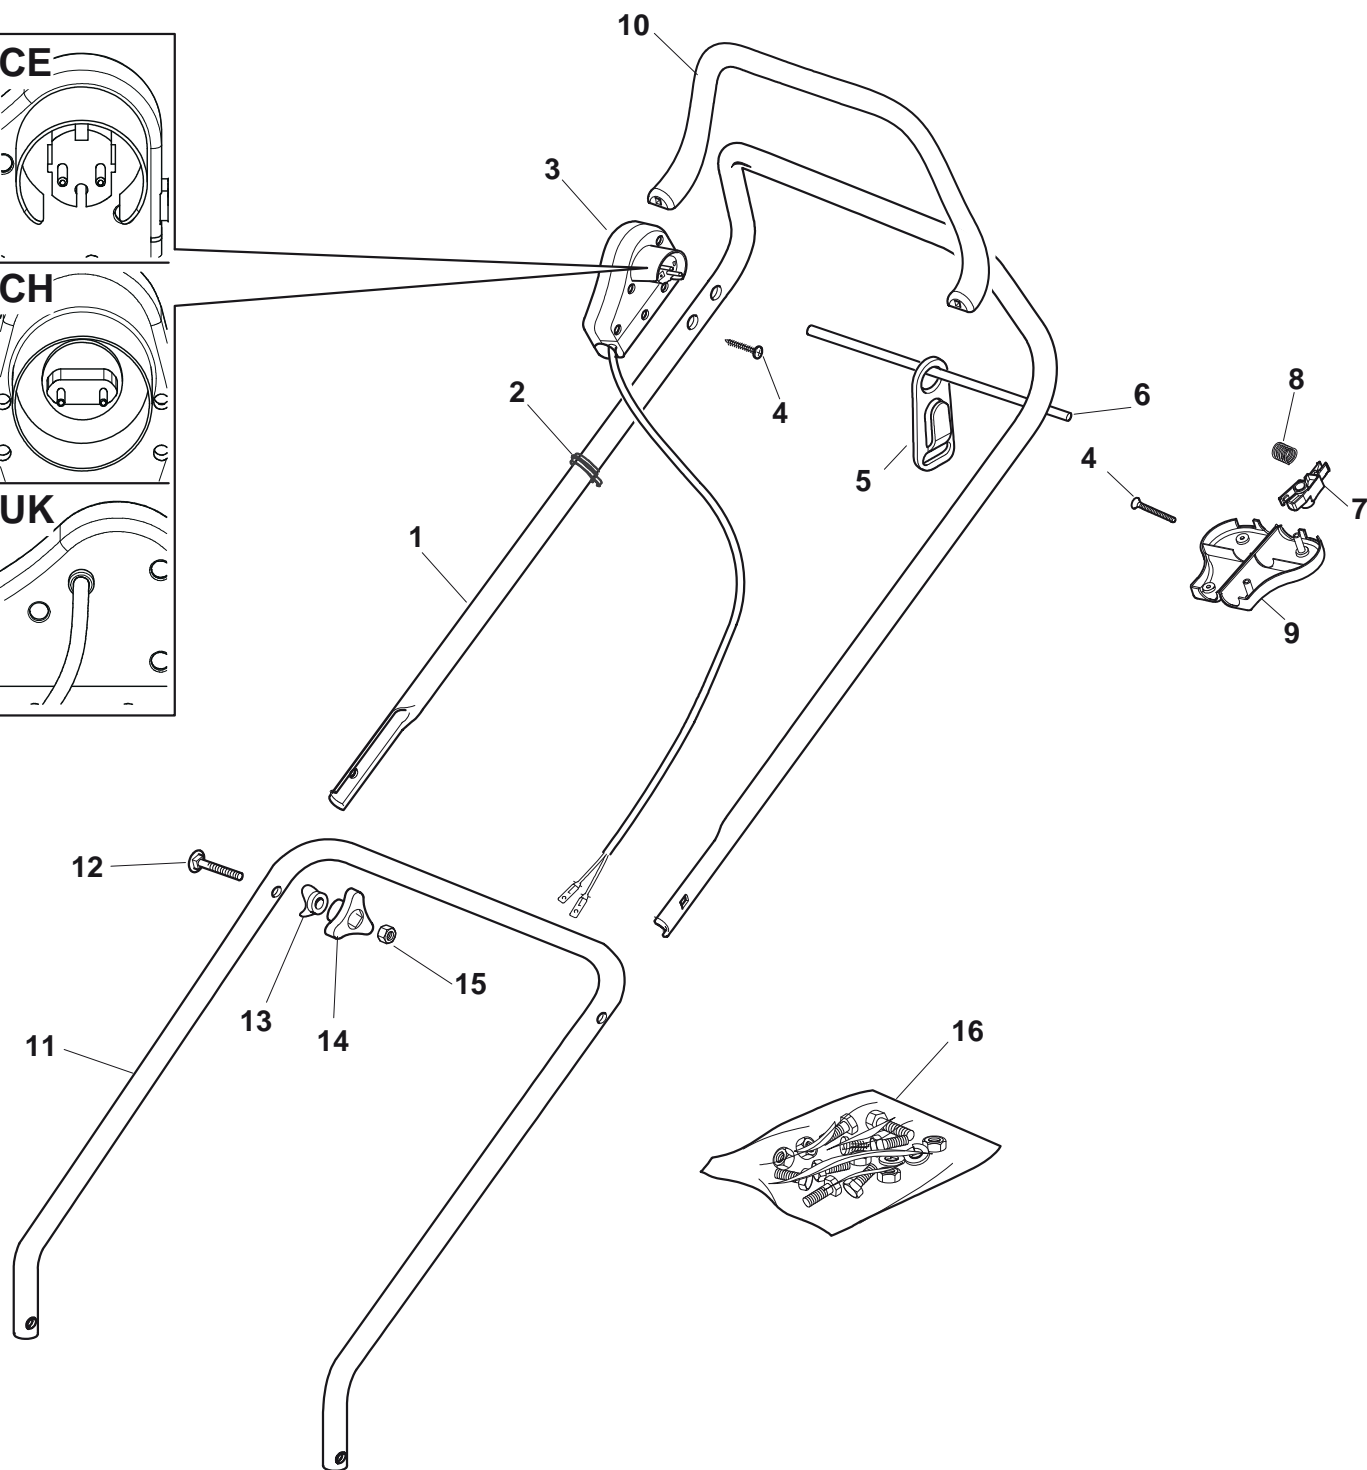

Green Passion

Illustrated Parts List

XP 43 EL

Model Year 2011

- Use GLOBAL GARDEN PRODUCT Genuine Spare Parts specified in the parts list for repair and/or replacement.
- The contents described in the parts list may change due to improvement.
- The drawings of the spare parts are only indicative and might not represent the part in question exactly.
- The indications "right" - "left" - "front" - "rear" refer to the position of the operator when using the machine.
- When placing orders of parts for repair and/or replacement, make sure that the illustrated parts list is the one applying to the machine's year of manufacture, as shown on the identification plate attached to the machine.

XP 43 EL

Height Adjusting

Pos.	Part no.	Q.ty	Description	Remarks
1	81002837/0	1	Axle, Front Wheels	
2	12523050/0	4	Washer (Hydro)	
3	12728680/0	4	Screw	
4	22170631/0	2	Spacer	
12	81002839/0	1	Axle, Rear Wheels	
21	22399818/0	1	Knob	
22	322321535/0	1	Lever, Height Adjustment	
24	12728691/0	2	Screw	
25	25547049/0	1	Plate	
26	22450424/0	2	Spring	
27	22524338/0	4	Pin	
28	22869668/0	2	Tie Rod	
29	22109724/0	1	Cover, Grey	

XP 43 EL

Handle, Upper Part

Pos.	Part no.	Q.ty	Description	Remarks
1	81006571/0	1	Handle, Upper Part	
2	22192000/1	2	Clamp	
3	381600503/3	1	Dead Hand Switch	
4	12728701/0	4	Screw	
5	22195101/4	1	Fairlead	
6	22010252/0	1	Rod, Fairlead Bearing	
7	322230350/1	1	Fulcrum Pin	
8	22450115/0	1	Spring	
9	322785144/1	1	Support	
10	322322882/1	1	Lever, Engine Brake	
11	81006661/0	1	Handle, Lower Part	
12	12819201/0	2	Screw	
14	22399900/0	2	Knob	
14	22680006/1	2	Washer	
15	12293200/0	2	Nut	
16	81008674/0	1	Outfit, Screws	

XP 43 EL

Wheel and Hub Cap

Pos.	Part no.	Q.ty	Description	Remarks
1	22034508/0	8	Bush	
2	22686091/1	2	Wheel Ø 165	
3	12523060/0	4	Washer (Mech.)	
4	12155000/0	4	Nut	
5	22110381/0	2	Hub Cap	
6	22686092/0	2	Wheel Ø 190	
7	22110382/0	2	Hub Cap	
8	22600095/0	2	Protection, Wheel	
9	22600131/0	2	Protection, Wheel	