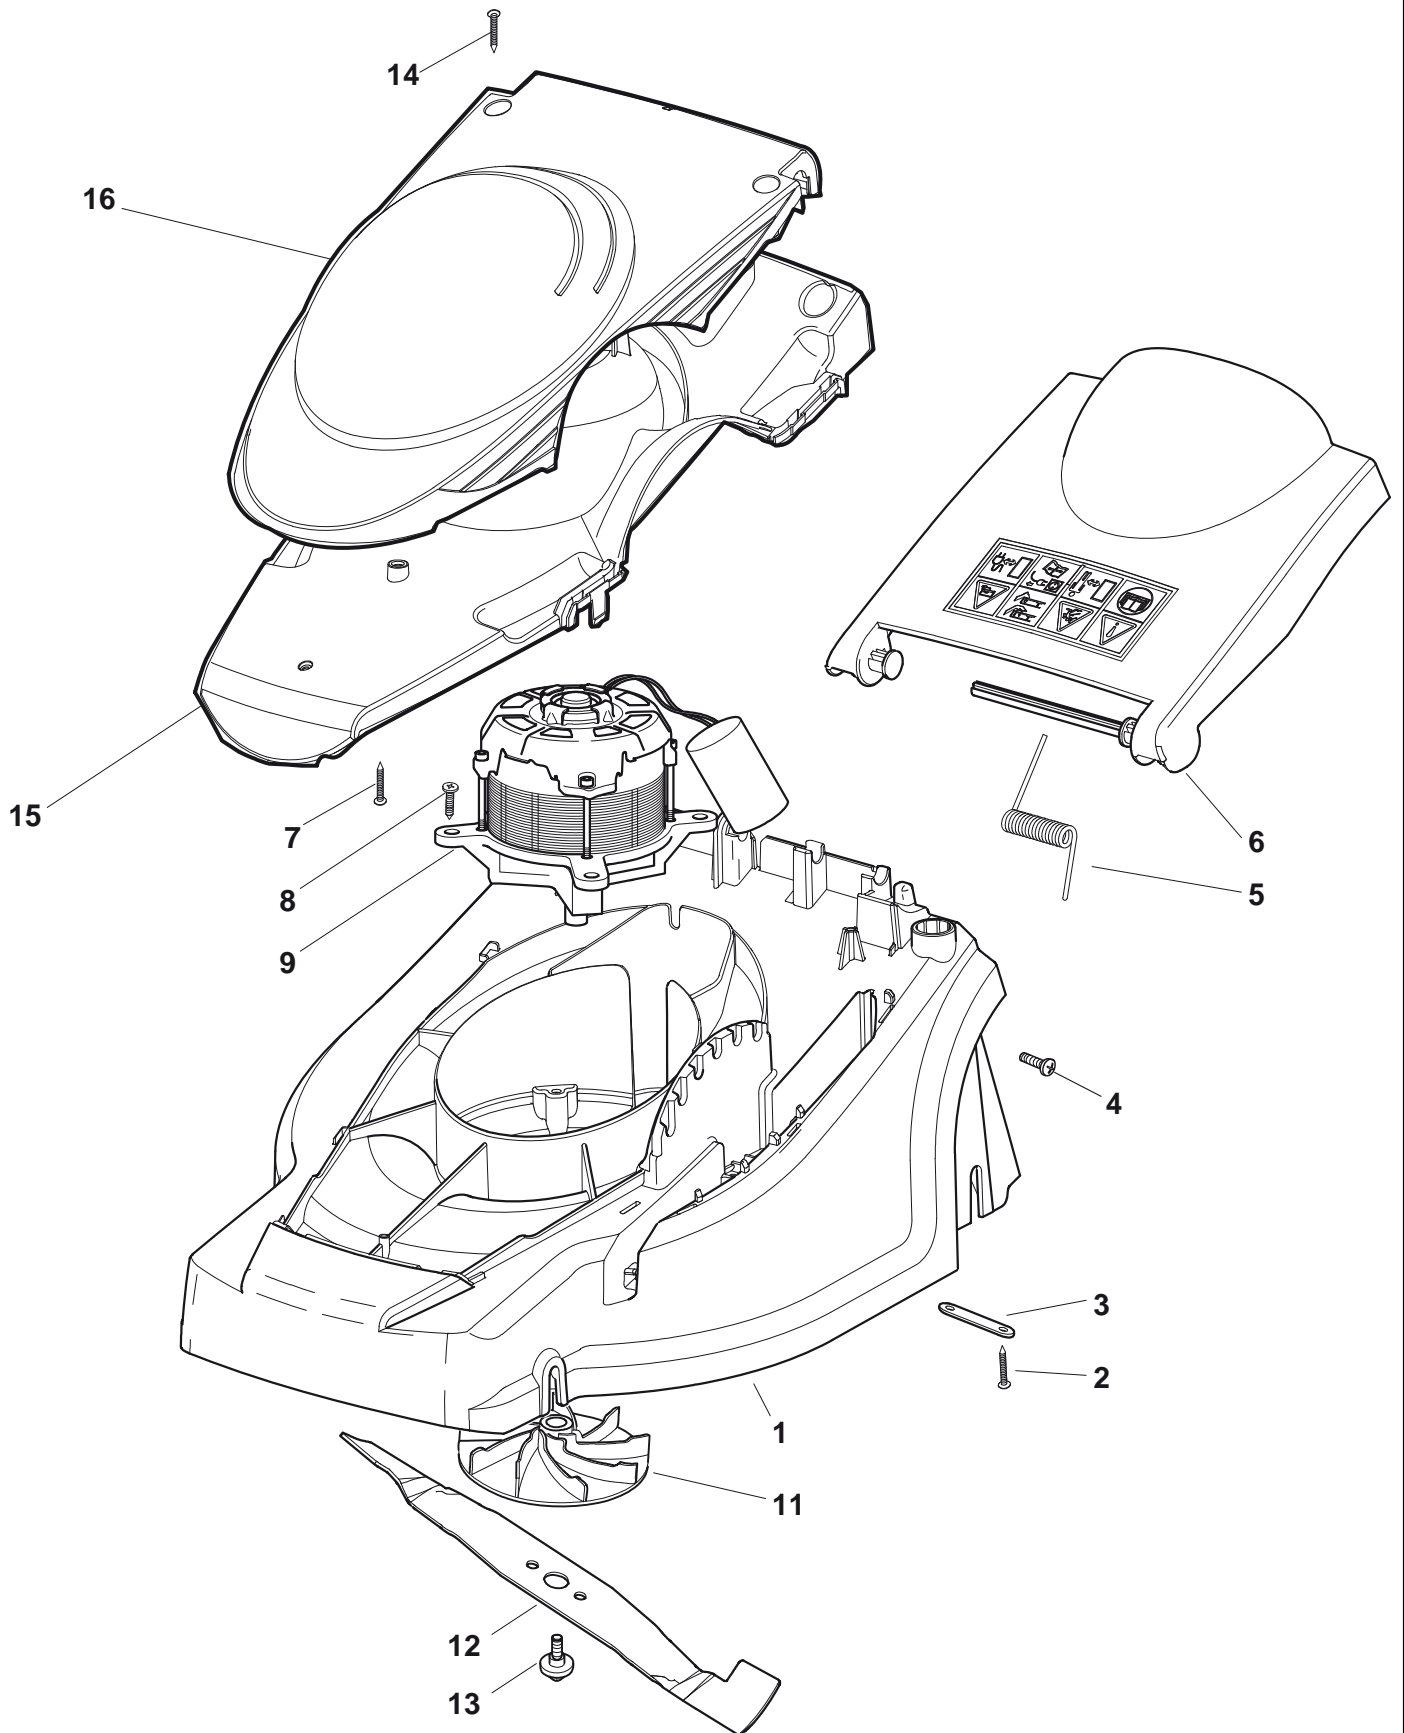

XP 43 EL

Height Adjusting

Pos.	Part no.	Q.ty	Description	Remarks
1	81002837/0	1	Axle, Front Wheels	
2	12523050/0	4	Washer (Hydro)	
3	12728680/0	4	Screw	
4	22170631/0	2	Spacer	
12	81002839/0	1	Axle, Rear Wheels	
21	22399818/0	1	Knob	
22	322321535/0	1	Lever, Height Adjustment	
24	12728691/0	2	Screw	
25	25547049/0	1	Plate	
26	22450424/0	2	Spring	
27	22524338/0	4	Pin	
28	22869668/0	2	Tie Rod	
29	22109724/0	1	Cover, Grey	

XP 43 EL

Handle, Upper Part

Pos.	Part no.	Q.ty	Description	Remarks
1	81006571/0	1	Handle, Upper Part	
2	22192000/1	2	Clamp	
3	381600503/3	1	Dead Hand Switch	
4	12728701/0	4	Screw	
5	22195101/4	1	Fairlead	
6	22010252/0	1	Rod, Fairlead Bearing	
7	322230350/1	1	Fulcrum Pin	
8	22450115/0	1	Spring	
9	322785144/1	1	Support	
10	322322882/1	1	Lever, Engine Brake	
11	81006661/0	1	Handle, Lower Part	
12	12819201/0	2	Screw	
14	22399900/0	2	Knob	
14	22680006/1	2	Washer	
15	12293200/0	2	Nut	
16	81008674/0	1	Outfit, Screws	

XP 43 EL

Wheel and Hub Cap

Pos.	Part no.	Q.ty	Description	Remarks
1	22034508/0	8	Bush	
2	22686091/1	2	Wheel Ø 165	
3	12523060/0	4	Washer (Mech.)	
4	12155000/0	4	Nut	
5	22110381/0	2	Hub Cap	
6	22686092/0	2	Wheel Ø 190	
7	22110382/0	2	Hub Cap	
8	22600095/0	2	Protection, Wheel	
9	22600131/0	2	Protection, Wheel	