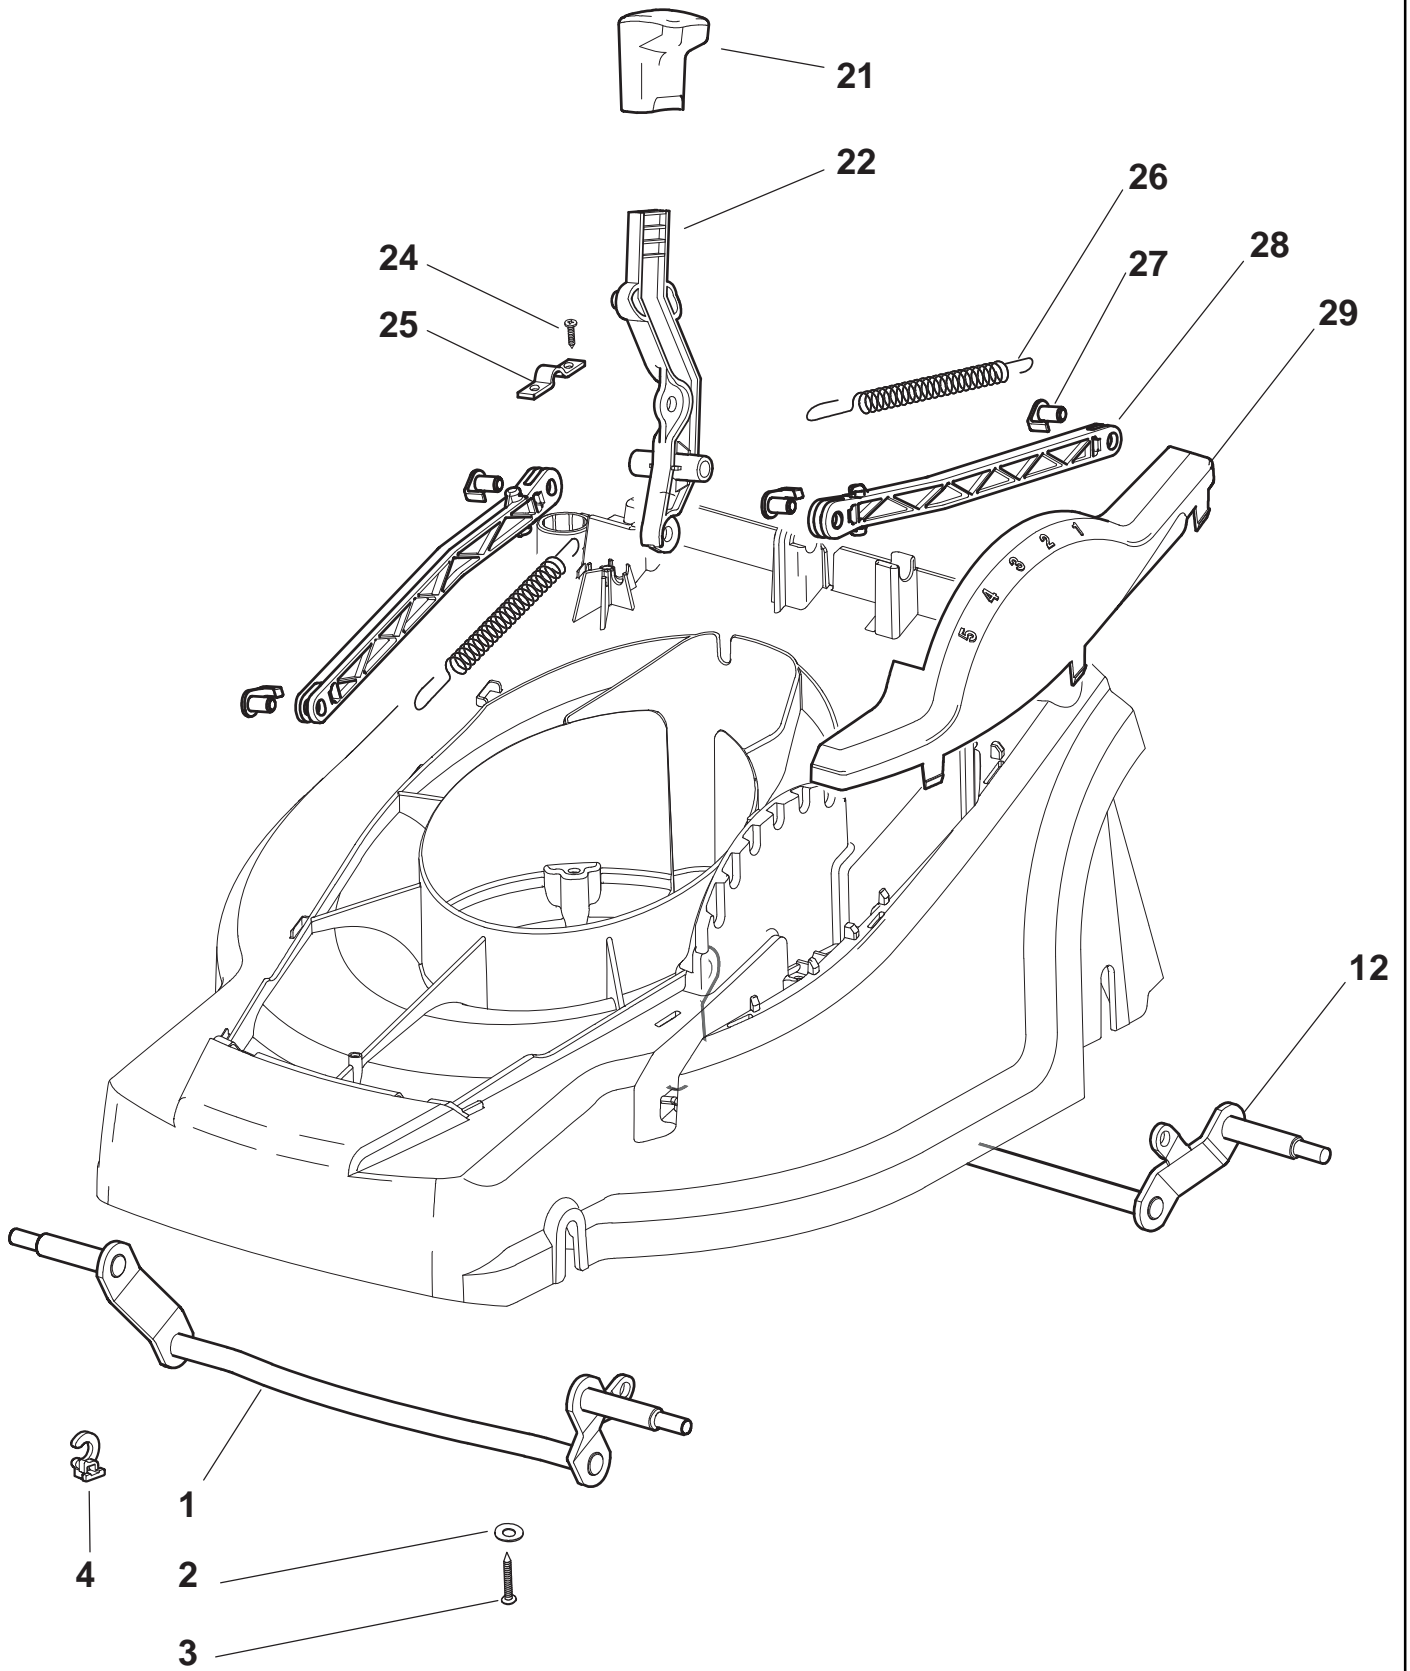

Green Passion

Illustrated Parts List

XP 43 EL

Model Year 2011

- Use GLOBAL GARDEN PRODUCT Genuine Spare Parts specified in the parts list for repair and/or replacement.
- The contents described in the parts list may change due to improvement.
- The drawings of the spare parts are only indicative and might not represent the part in question exactly.
- The indications "right" - "left" - "front" - "rear" refer to the position of the operator when using the machine.
- When placing orders of parts for repair and/or replacement, make sure that the illustrated parts list is the one applying to the machine's year of manufacture, as shown on the identification plate attached to the machine.

XP 43 EL

Height Adjusting

Pos.	Part no.	Q.ty	Description	Remarks
1	81002837/0	1	Axle, Front Wheels	
2	12523050/0	4	Washer (Hydro)	
3	12728680/0	4	Screw	
4	22170631/0	2	Spacer	
12	81002839/0	1	Axle, Rear Wheels	
21	22399818/0	1	Knob	
22	322321535/0	1	Lever, Height Adjustment	
24	12728691/0	2	Screw	
25	25547049/0	1	Plate	
26	22450424/0	2	Spring	
27	22524338/0	4	Pin	
28	22869668/0	2	Tie Rod	
29	22109724/0	1	Cover, Grey	

XP 43 EL

Handle, Upper Part

Pos.	Part no.	Q.ty	Description	Remarks
1	81006571/0	1	Handle, Upper Part	
2	22192000/1	2	Clamp	
3	381600503/3	1	Dead Hand Switch	
4	12728701/0	4	Screw	
5	22195101/4	1	Fairlead	
6	22010252/0	1	Rod, Fairlead Bearing	
7	322230350/1	1	Fulcrum Pin	
8	22450115/0	1	Spring	
9	322785144/1	1	Support	
10	322322882/1	1	Lever, Engine Brake	
11	81006661/0	1	Handle, Lower Part	
12	12819201/0	2	Screw	
14	22399900/0	2	Knob	
14	22680006/1	2	Washer	
15	12293200/0	2	Nut	
16	81008674/0	1	Outfit, Screws	

XP 43 EL

Wheel and Hub Cap

Pos.	Part no.	Q.ty	Description	Remarks
1	22034508/0	8	Bush	
2	22686091/1	2	Wheel Ø 165	
3	12523060/0	4	Washer (Mech.)	
4	12155000/0	4	Nut	
5	22110381/0	2	Hub Cap	
6	22686092/0	2	Wheel Ø 190	
7	22110382/0	2	Hub Cap	
8	22600095/0	2	Protection, Wheel	
9	22600131/0	2	Protection, Wheel	