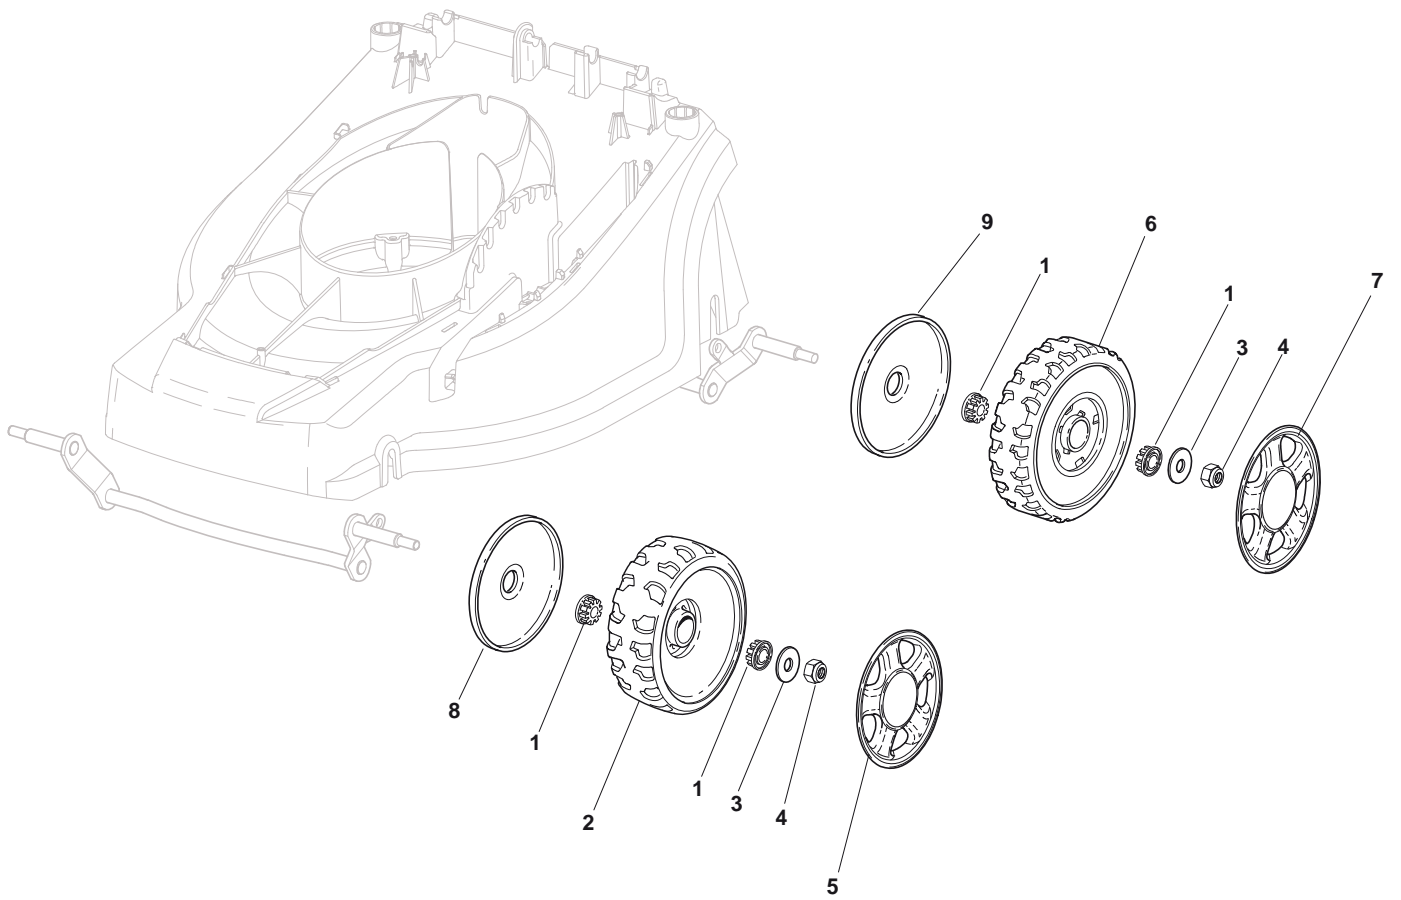

XP 43 EL

Height Adjusting

Pos.	Part no.	Q.ty	Description	Remarks
1	81002837/0	1	Axle, Front Wheels	
2	12523050/0	4	Washer (Hydro)	
3	12728680/0	4	Screw	
4	22170631/0	2	Spacer	
12	81002839/0	1	Axle, Rear Wheels	
21	22399818/0	1	Knob	
22	322321535/0	1	Lever, Height Adjustment	
24	12728691/0	2	Screw	
25	25547049/0	1	Plate	
26	22450424/0	2	Spring	
27	22524338/0	4	Pin	
28	22869668/0	2	Tie Rod	
29	22109724/0	1	Cover, Grey	

XP 43 EL

Handle, Upper Part

Pos.	Part no.	Q.ty	Description	Remarks
1	81006571/0	1	Handle, Upper Part	
2	22192000/1	2	Clamp	
3	381600503/3	1	Dead Hand Switch	
4	12728701/0	4	Screw	
5	22195101/4	1	Fairlead	
6	22010252/0	1	Rod, Fairlead Bearing	
7	322230350/1	1	Fulcrum Pin	
8	22450115/0	1	Spring	
9	322785144/1	1	Support	
10	322322882/1	1	Lever, Engine Brake	
11	81006661/0	1	Handle, Lower Part	
12	12819201/0	2	Screw	
14	22399900/0	2	Knob	
14	22680006/1	2	Washer	
15	12293200/0	2	Nut	
16	81008674/0	1	Outfit, Screws	

XP 43 EL

Wheel and Hub Cap

Pos.	Part no.	Q.ty	Description	Remarks
1	22034508/0	8	Bush	
2	22686091/1	2	Wheel Ø 165	
3	12523060/0	4	Washer (Mech.)	
4	12155000/0	4	Nut	
5	22110381/0	2	Hub Cap	
6	22686092/0	2	Wheel Ø 190	
7	22110382/0	2	Hub Cap	
8	22600095/0	2	Protection, Wheel	
9	22600131/0	2	Protection, Wheel	

XP 43 EL

Electric Motor/Blade/Cover

Pos.	Part no.	Q.ty	Description	Remarks
1	322066733/0	1	Deck Red	
2	12728691/0	2	Screw	
3	22608535/0	1	Plate	
4	12728450/0	2	Screw	
5	22450423/0	1	Spring	
6	322600157/1	1	Stone-Guard, Grey	
7	12728691/0	1	Screw	
8	12735410/0	4	Screw	
9	118563667/0	1	Motor	
11	322465602/1	1	Hub Fan	
12	81004145/0	1	Blade	
13	381004352/1	1	Screw	
14	12728524/0	1	Screw	
15	322109723/1	1	Support, Cover	
16	22055108/0	1	Cover Red	