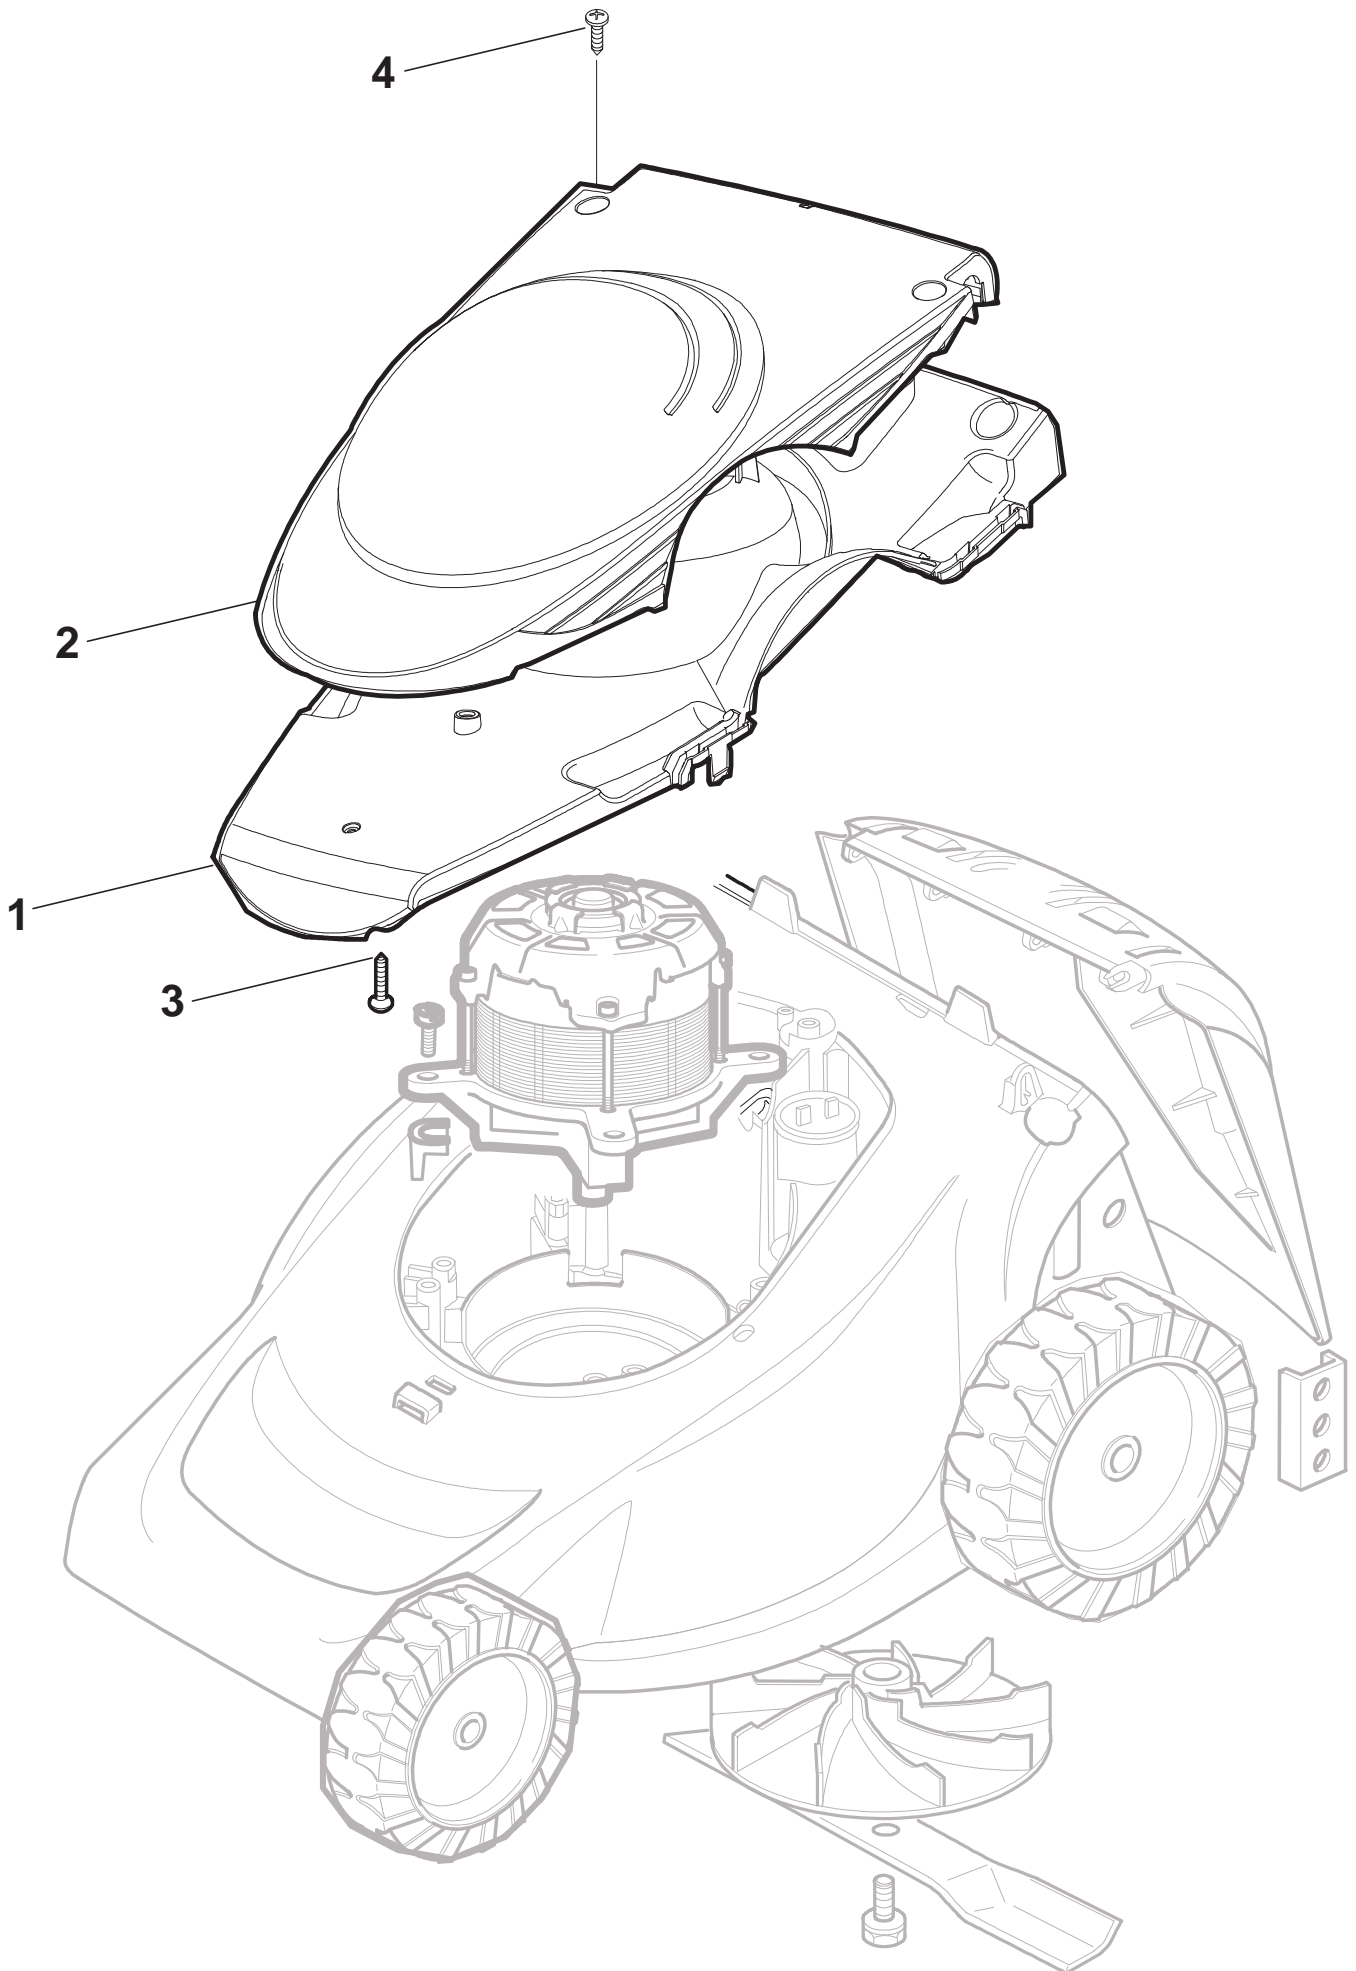

XP 41 EL

Wheels And Height Adjusting

Pos.	Part no.	Q.ty	Description	Remarks
1	81001561/0	1	Deck Red	
2	22785087/1	4	Support, Wheels	
3	22512530/0	1	Pin	
3	22512601/0	1	Pin	
4	22450250/0	1	Spring	
5	22600056/2	1	Stone-Guard	
6	12728450/0	2	Screw	
7	22686083/0	2	Wheel Ø 130	
9	22524337/0	4	Pin	
10	22686085/0	2	Wheel Ø 160	
12	22167700/0	4	Spacer	
13	118563659/0	1	Motor	
14	12735410/0	4	Screw	
19	322465602/1	1	Hub Fan	
20	81004142/0	1	Blade Standard	
21	381004352/1	1	Screw	
31	22110420/0	2	Hub Cap Grey	
32	22110421/0	2	Hub Cap Grey	

XP 41 EL

Handle, Upper Part

Pos.	Part no.	Q.ty	Description	Remarks
1	381006940/2	1	Handle, L Lower	
2	381006939/2	1	Handle, R Lower	
3	81006941/4	1	Handle, Upper Part	
4	18566112/0	2	Cap	
5	12819120/0	2	Screw	
6	22680006/1	2	Washer	
7	22399900/0	2	Knob	
8	12293200/0	2	Nut	
9	381600503/3	1	Dead Hand Switch	
10	12728701/0	4	Screw	
11	22192000/1	1	Clamp	
12	322322882/1	1	Lever, Engine Brake Red	
13	22195101/4	1	Fairlead	
14	22010250/0	1	Rod, Fairlead Bearing	
15	322230350/1	1	Fulcrum Pin	
16	322785144/1	1	Support	
17	22450115/0	1	Spring	
18	81008669/0	1	Outfit, Screws	

XP 41 EL

Electric Motor/Blade

Pos.	Part no.	Q.ty	Description	Remarks
1	322109723/1	1	Support, Cover	
2	22055108/0	1	Cover Red	
3	12728691/0	1	Screw	
4	12728524/0	1	Screw	

XP 41 EL

Grass-Catcher

Pos.	Part no.	Q.ty	Description	Remarks
1	22486048/0	2	Grass-Box, Upper/Lower Part	