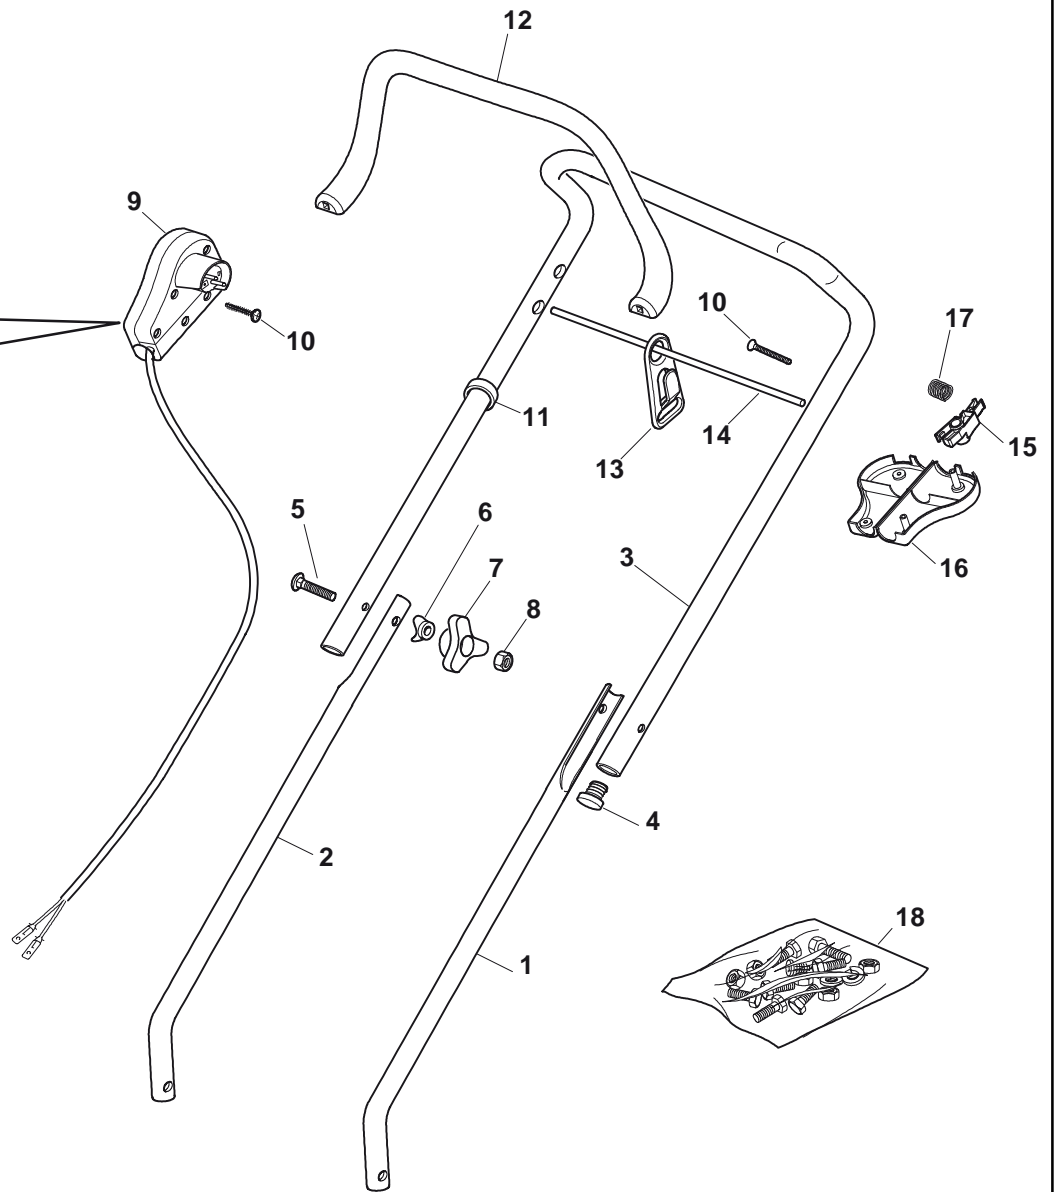

XP 41 EL

Wheels And Height Adjusting

Pos.	Part no.	Q.ty	Description	Remarks
1	81001561/0	1	Deck Red	
2	22785087/1	4	Support, Wheels	
3	22512530/0	1	Pin	
3	22512601/0	1	Pin	
4	22450250/0	1	Spring	
5	22600056/2	1	Stone-Guard	
6	12728450/0	2	Screw	
7	22686083/0	2	Wheel Ø 130	
9	22524337/0	4	Pin	
10	22686085/0	2	Wheel Ø 160	
12	22167700/0	4	Spacer	
13	118563659/0	1	Motor	
14	12735410/0	4	Screw	
19	322465602/1	1	Hub Fan	
20	81004142/0	1	Blade Standard	
21	381004352/1	1	Screw	
31	22110420/0	2	Hub Cap Grey	
32	22110421/0	2	Hub Cap Grey	

XP 41 EL

Handle, Upper Part

Pos.	Part no.	Q.ty	Description	Remarks
1	381006940/2	1	Handle, L Lower	
2	381006939/2	1	Handle, R Lower	
3	81006941/4	1	Handle, Upper Part	
4	18566112/0	2	Cap	
5	12819120/0	2	Screw	
6	22680006/1	2	Washer	
7	22399900/0	2	Knob	
8	12293200/0	2	Nut	
9	381600503/3	1	Dead Hand Switch	
10	12728701/0	4	Screw	
11	22192000/1	1	Clamp	
12	322322882/1	1	Lever, Engine Brake Red	
13	22195101/4	1	Fairlead	
14	22010250/0	1	Rod, Fairlead Bearing	
15	322230350/1	1	Fulcrum Pin	
16	322785144/1	1	Support	
17	22450115/0	1	Spring	
18	81008669/0	1	Outfit, Screws	

XP 41 EL

Electric Motor/Blade

Pos.	Part no.	Q.ty	Description	Remarks
1	322109723/1	1	Support, Cover	
2	22055108/0	1	Cover Red	
3	12728691/0	1	Screw	
4	12728524/0	1	Screw	

XP 41 EL

Grass-Catcher

Pos.	Part no.	Q.ty	Description	Remarks
1	22486048/0	2	Grass-Box, Upper/Lower Part	