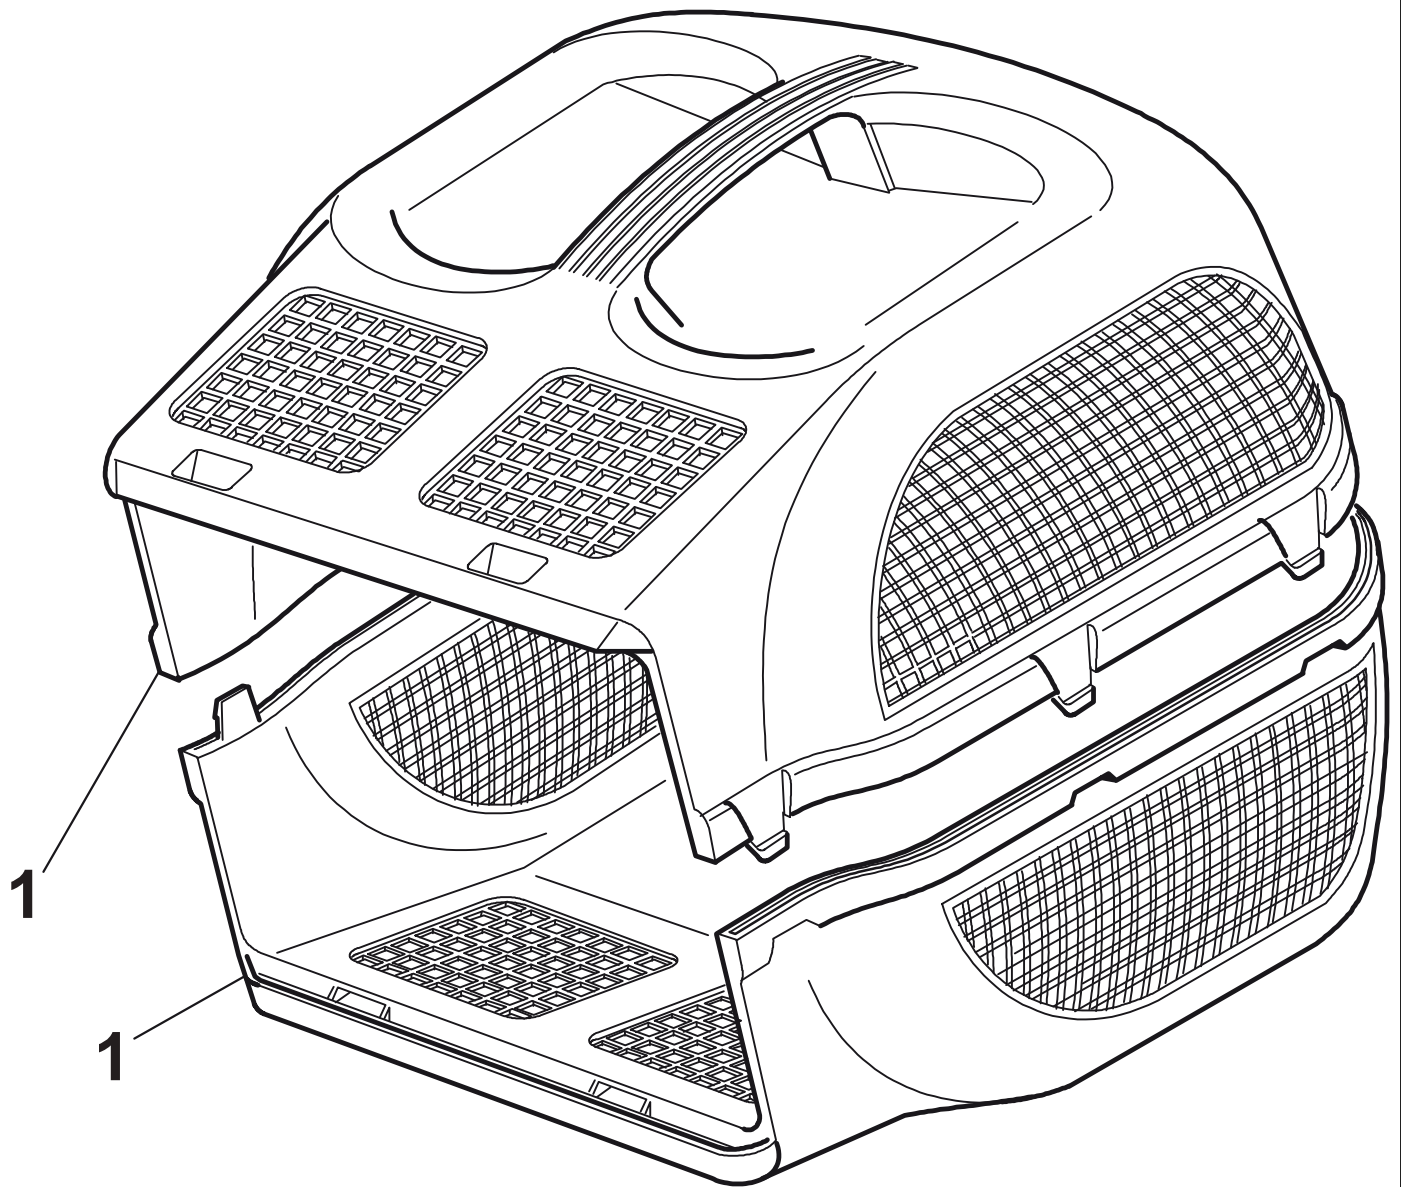

XP 41 EL

Wheels And Height Adjusting

Pos.	Part no.	Q.ty	Description	Remarks
1	81001561/0	1	Deck Red	
2	22785087/1	4	Support, Wheels	
3	22512530/0	1	Pin	
3	22512601/0	1	Pin	
4	22450250/0	1	Spring	
5	22600056/2	1	Stone-Guard	
6	12728450/0	2	Screw	
7	22686083/0	2	Wheel Ø 130	
9	22524337/0	4	Pin	
10	22686085/0	2	Wheel Ø 160	
12	22167700/0	4	Spacer	
13	118563659/0	1	Motor	
14	12735410/0	4	Screw	
19	322465602/1	1	Hub Fan	
20	81004142/0	1	Blade Standard	
21	381004352/1	1	Screw	
31	22110420/0	2	Hub Cap Grey	
32	22110421/0	2	Hub Cap Grey	

XP 41 EL

Handle, Upper Part

Pos.	Part no.	Q.ty	Description	Remarks
1	381006940/2	1	Handle, L Lower	
2	381006939/2	1	Handle, R Lower	
3	81006941/4	1	Handle, Upper Part	
4	18566112/0	2	Cap	
5	12819120/0	2	Screw	
6	22680006/1	2	Washer	
7	22399900/0	2	Knob	
8	12293200/0	2	Nut	
9	381600503/3	1	Dead Hand Switch	
10	12728701/0	4	Screw	
11	22192000/1	1	Clamp	
12	322322882/1	1	Lever, Engine Brake Red	
13	22195101/4	1	Fairlead	
14	22010250/0	1	Rod, Fairlead Bearing	
15	322230350/1	1	Fulcrum Pin	
16	322785144/1	1	Support	
17	22450115/0	1	Spring	
18	81008669/0	1	Outfit, Screws	

XP 41 EL

Electric Motor/Blade

Pos.	Part no.	Q.ty	Description	Remarks
1	322109723/1	1	Support, Cover	
2	22055108/0	1	Cover Red	
3	12728691/0	1	Screw	
4	12728524/0	1	Screw	

XP 41 EL

Grass-Catcher

Pos.	Part no.	Q.ty	Description	Remarks
1	22486048/0	2	Grass-Box, Upper/Lower Part	