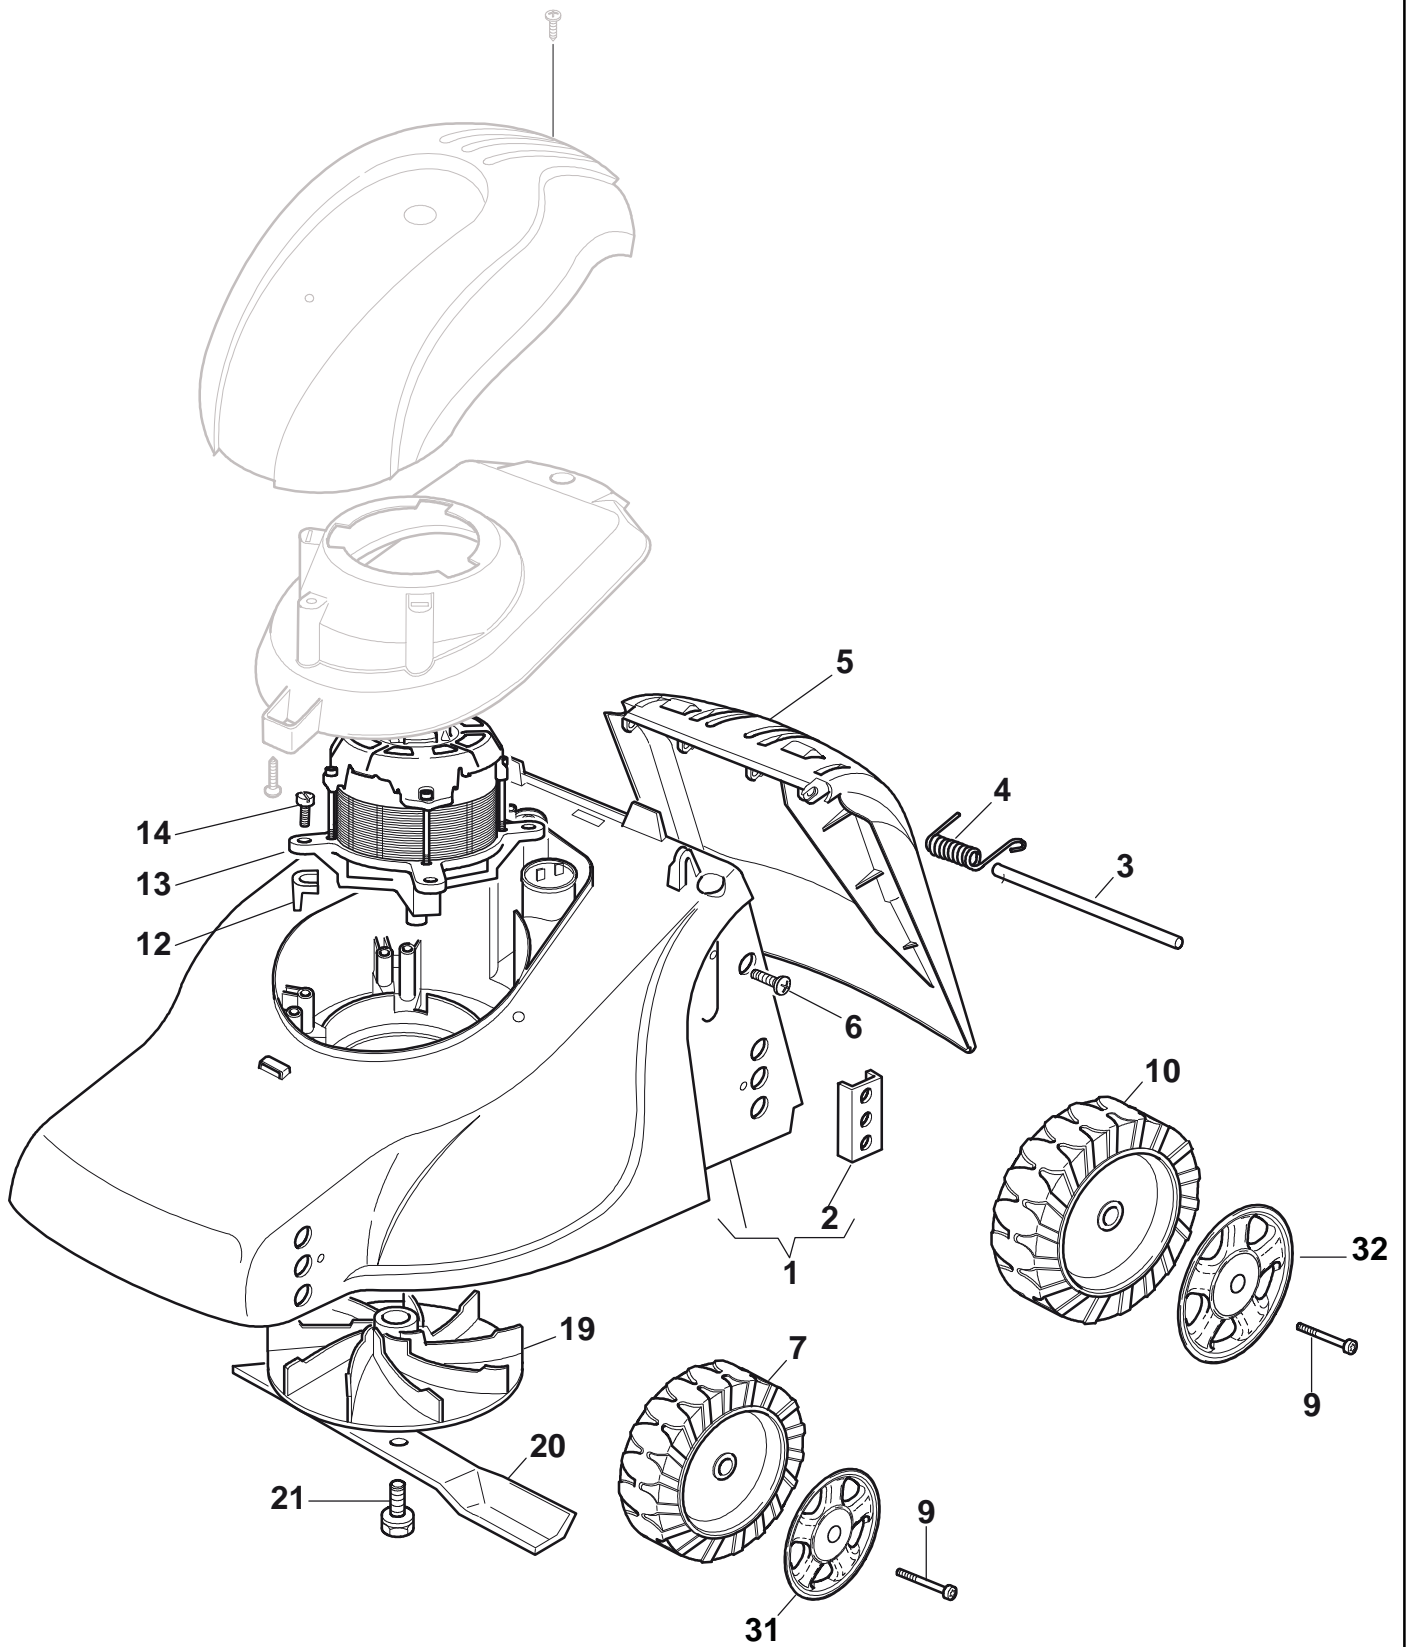

Green Passion

Illustrated Parts List

XP 41 EL

Model Year 2011

- Use GLOBAL GARDEN PRODUCT Genuine Spare Parts specified in the parts list for repair and/or replacement.
- The contents described in the parts list may change due to improvement.
- The drawings of the spare parts are only indicative and might not represent the part in question exactly.
- The indications "right" - "left" - "front" - "rear" refer to the position of the operator when using the machine.
- When placing orders of parts for repair and/or replacement, make sure that the illustrated parts list is the one applying to the machine's year of manufacture, as shown on the identification plate attached to the machine.

XP 41 EL

Wheels And Height Adjusting

Pos.	Part no.	Q.ty	Description	Remarks
1	81001561/0	1	Deck Red	
2	22785087/1	4	Support, Wheels	
3	22512530/0	1	Pin	
3	22512601/0	1	Pin	
4	22450250/0	1	Spring	
5	22600056/2	1	Stone-Guard	
6	12728450/0	2	Screw	
7	22686083/0	2	Wheel Ø 130	
9	22524337/0	4	Pin	
10	22686085/0	2	Wheel Ø 160	
12	22167700/0	4	Spacer	
13	118563659/0	1	Motor	
14	12735410/0	4	Screw	
19	322465602/1	1	Hub Fan	
20	81004142/0	1	Blade Standard	
21	381004352/1	1	Screw	
31	22110420/0	2	Hub Cap Grey	
32	22110421/0	2	Hub Cap Grey	

XP 41 EL

Handle, Upper Part

Pos.	Part no.	Q.ty	Description	Remarks
1	381006940/2	1	Handle, L Lower	
2	381006939/2	1	Handle, R Lower	
3	81006941/4	1	Handle, Upper Part	
4	18566112/0	2	Cap	
5	12819120/0	2	Screw	
6	22680006/1	2	Washer	
7	22399900/0	2	Knob	
8	12293200/0	2	Nut	
9	381600503/3	1	Dead Hand Switch	
10	12728701/0	4	Screw	
11	22192000/1	1	Clamp	
12	322322882/1	1	Lever, Engine Brake Red	
13	22195101/4	1	Fairlead	
14	22010250/0	1	Rod, Fairlead Bearing	
15	322230350/1	1	Fulcrum Pin	
16	322785144/1	1	Support	
17	22450115/0	1	Spring	
18	81008669/0	1	Outfit, Screws	