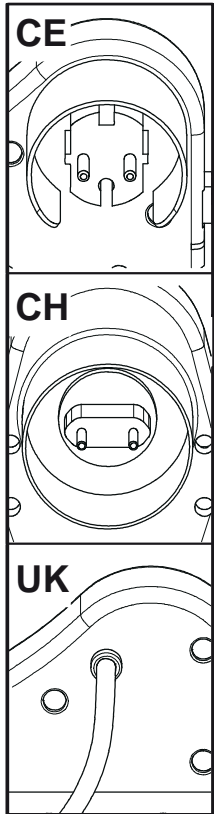

Green Passion

Illustrated Parts List

XP 41 EL

Model Year 2011

- Use GLOBAL GARDEN PRODUCT Genuine Spare Parts specified in the parts list for repair and/or replacement.
- The contents described in the parts list may change due to improvement.
- The drawings of the spare parts are only indicative and might not represent the part in question exactly.
- The indications "right" - "left" - "front" - "rear" refer to the position of the operator when using the machine.
- When placing orders of parts for repair and/or replacement, make sure that the illustrated parts list is the one applying to the machine's year of manufacture, as shown on the identification plate attached to the machine.

XP 41 EL

Wheels And Height Adjusting

Pos.	Part no.	Q.ty	Description	Remarks
1	81001561/0	1	Deck Red	
2	22785087/1	4	Support, Wheels	
3	22512530/0	1	Pin	
3	22512601/0	1	Pin	
4	22450250/0	1	Spring	
5	22600056/2	1	Stone-Guard	
6	12728450/0	2	Screw	
7	22686083/0	2	Wheel Ø 130	
9	22524337/0	4	Pin	
10	22686085/0	2	Wheel Ø 160	
12	22167700/0	4	Spacer	
13	118563659/0	1	Motor	
14	12735410/0	4	Screw	
19	322465602/1	1	Hub Fan	
20	81004142/0	1	Blade Standard	
21	381004352/1	1	Screw	
31	22110420/0	2	Hub Cap Grey	
32	22110421/0	2	Hub Cap Grey	

XP 41 EL

Handle, Upper Part

Pos.	Part no.	Q.ty	Description	Remarks
1	381006940/2	1	Handle, L Lower	
2	381006939/2	1	Handle, R Lower	
3	81006941/4	1	Handle, Upper Part	
4	18566112/0	2	Cap	
5	12819120/0	2	Screw	
6	22680006/1	2	Washer	
7	22399900/0	2	Knob	
8	12293200/0	2	Nut	
9	381600503/3	1	Dead Hand Switch	
10	12728701/0	4	Screw	
11	22192000/1	1	Clamp	
12	322322882/1	1	Lever, Engine Brake Red	
13	22195101/4	1	Fairlead	
14	22010250/0	1	Rod, Fairlead Bearing	
15	322230350/1	1	Fulcrum Pin	
16	322785144/1	1	Support	
17	22450115/0	1	Spring	
18	81008669/0	1	Outfit, Screws	