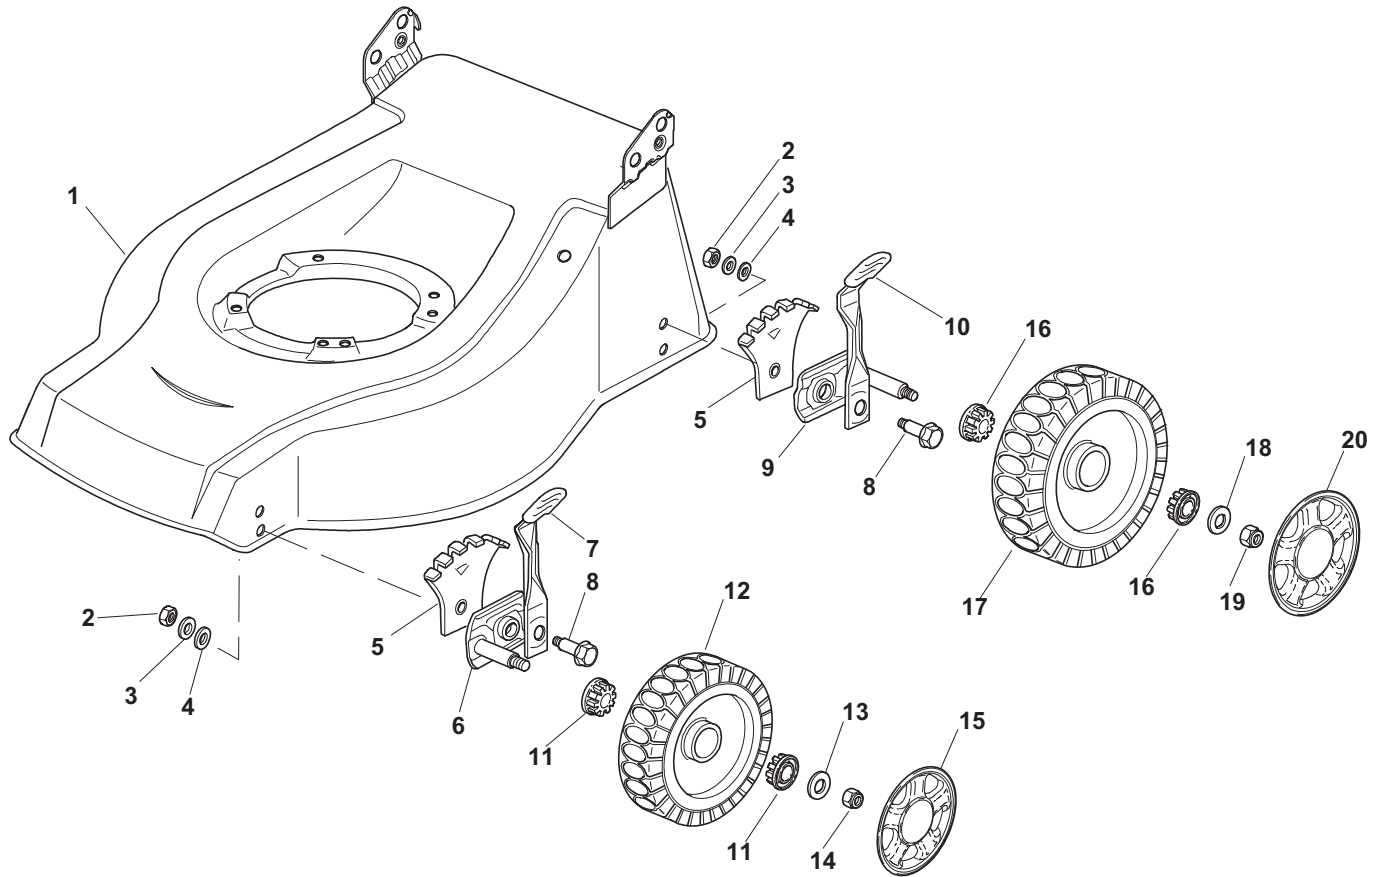

**ENCLOSURE 6**

Pos.	Part no.	Q.ty	Description	Remarks
1	22055045/1	1	Cover	
2	22055033/1	1	Cover	
3	22055058/0	1	Cover	
4	22055065/0	1	Cover	
5	22055053/1	1	Cover	

### Chassis/Wheels And Height Adjusting

Pos.	Part no.	Q.ty	Description	Remarks
1	81001892/0	1	Deck Red	
1	81001892/0	1	Deck Red	430
2	12293200/0	4	Nut	
3	12583500/0	4	Grower	
4	12523070/0	4	Washer	
5	22735547/0	4	Sector, Height Adjustment	
6	81005082/0	2	Support, Wheel	
7	81003285/1	2	Lever, Height Adjustment	
8	22519811/0	4	Pin	
9	81005084/0	2	Support, Wheel	
10	81003286/0	2	Lever, Height Adjustment	
11	22034508/0	4	Bush	
12	81007336/0	2	Wheel	
13	12523060/0	2	Washer	
14	12155000/0	2	Nut	
15	22110381/0	2	Hub Cap	
16	22034508/0	4	Bush	
17	81007337/0	2	Wheel	
18	12523060/0	2	Washer	
19	12155000/0	2	Nut	
20	22110382/0	2	Hub Cap, Grey D.210	

**Handle, Lower Part**

Pos.	Part no.	Q.ty	Description	Remarks
1	12293202/0	4	Nut	
2	22399803/0	4	Knob	
3	22785081/1	2	Support, External	
4	22785083/1	1	Support, L Internal	
5	22551575/0	2	Plate, Inside	
6	12691810/0	2	Screw	
7	12155000/0	2	Nut	
8	22785082/0	1	Support, R Internal	
9	12521350/0	2	Washer	
10	12793301/0	2	Screw	
11	12819125/0	2	Screw	
12	22680006/1	2	Washer	
15	81006531/0	2	Handle, Lower Part	
16	81008633/0	1	Outfit, Screws	

**Handle, Upper Part**

Pos.	Part no.	Q.ty	Description	Remarks
1	81007037/1	1	Handle, Upper Part	
2	22192000/1	2	Clamp	
3	381600503/2	1	Dead Hand Switch	CE
3	381600503/2	1	Dead Hand Switch	
3	381600504/2	1	Dead Hand Switch	CH
3	381600504/2	1	Dead Hand Switch	
3	381600505/2	1	Dead Hand Switch	UK
3	381600505/2	1	Dead Hand Switch	
4	12728701/0	4	Screw	
5	22195101/4	1	Fairlead	
6	22010251/0	1	Rod, Fairlead Bearing	
7	322230350/1	1	Fulcrum Pin	
8	22450115/0	1	Spring	
9	22785144/0	1	Support	
10	322322881/1	1	Lever, Engine Brake	
11	18566112/0	2	Cap	