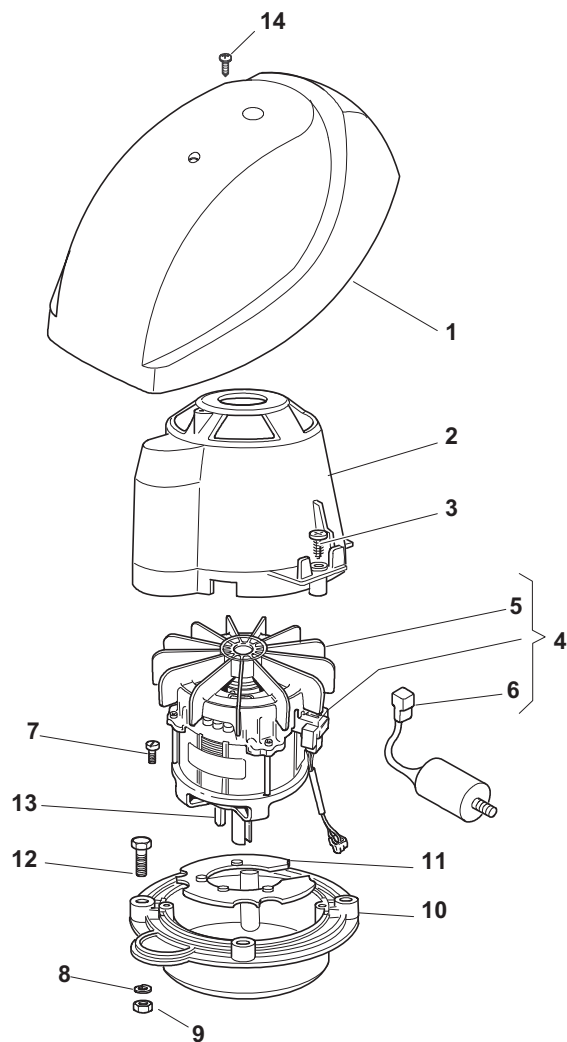

Electric Motor

Pos.	Part no.	Q.ty	Description	Remarks
1	22055058/0	1	Cover	(See Enclosure 6)
2	22785210/0	1	Support, Cover	
3	12728710/0	4	Screw	
4	118563665/0	1	Motor Leo	230V (1600W)
4	18563605/0	1	Motor Atb	230V (1600W)
4	18563607/0	1	Motor Atb	240V (1600W)
5	18740054/0	1	Fan Motor Atb	
6	18222045/0	1	Condenser 16 µf	(Atb - 1600W)
7	12735410/0	4	Screw	
8	12583500/0	4	Grower	
9	12293200/0	4	Nut	
10	322207211/4	1	Flange	
11	322720360/2	1	Ventilation Screen	
12	12793700/0	4	Screw	
13	12139440/0	1	Feather	
14	12728680/0	2	Screw