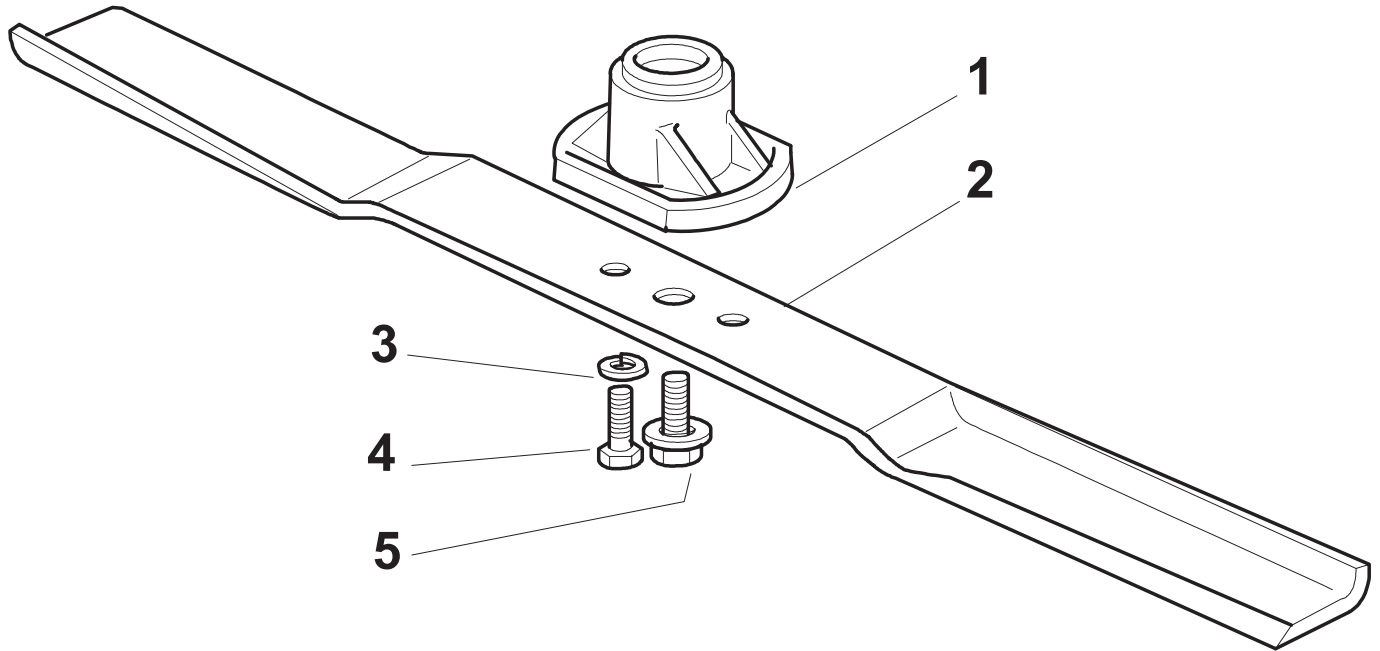

Blade

Pos.	Part no.	Q.ty	Description	Remarks
1	322463186/3	1	Hub	
2	81004341/3	1	Blade Standard	
2	81004396/0	1	Blade Winged	
3	12583500/0	2	Grower	
4	12793101/0	2	Screw	
5	81004352/0	1	Screw