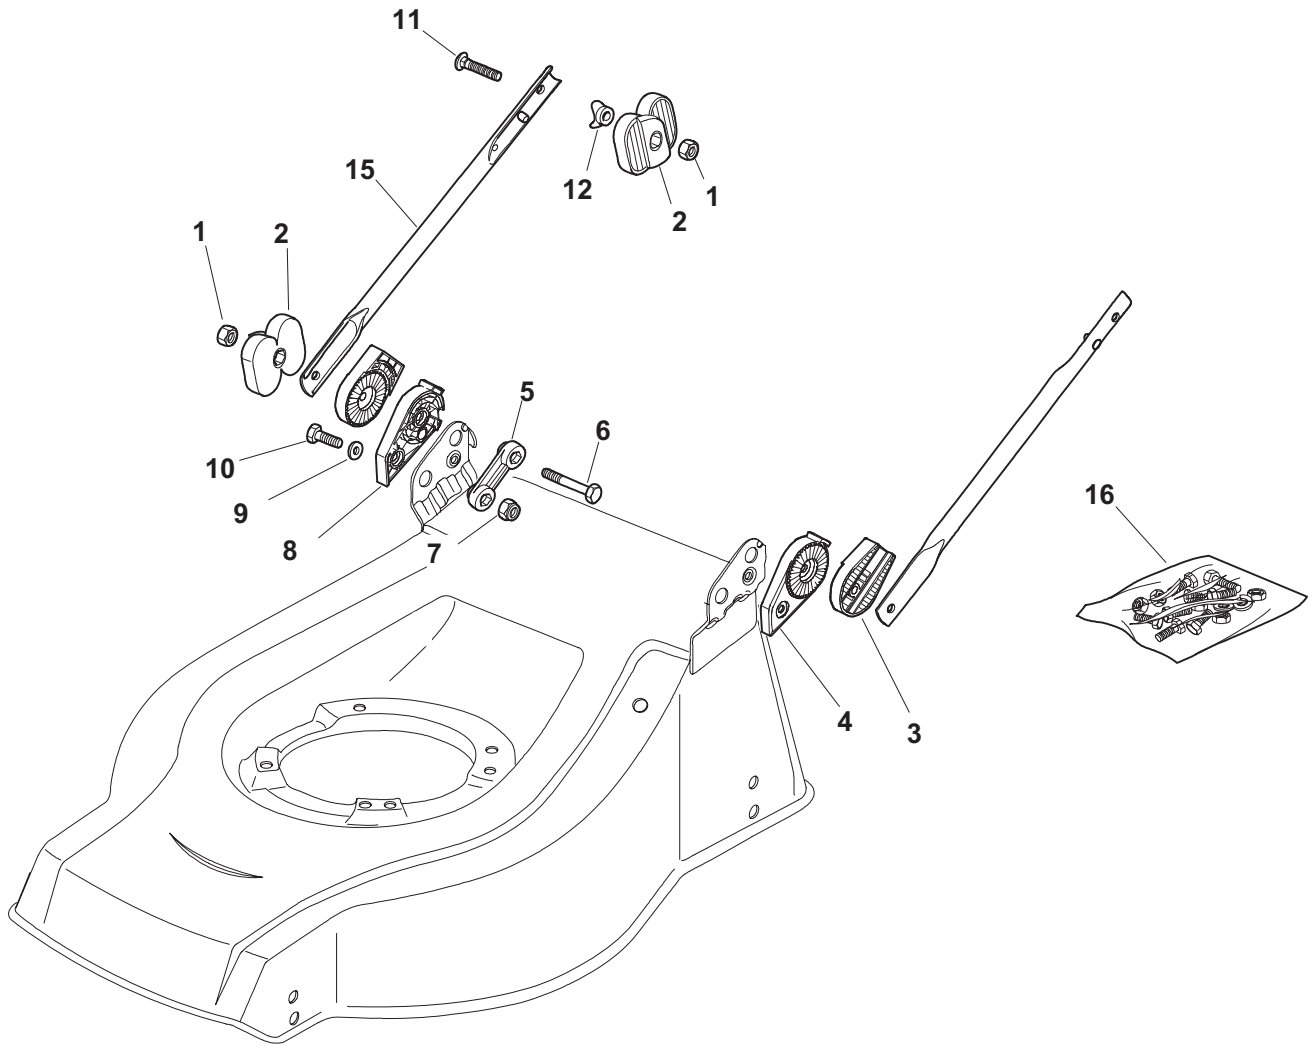

**ENCLOSURE 6**

Pos.	Part no.	Q.ty	Description	Remarks
1	22055045/1	1	Cover	
2	22055033/1	1	Cover	
3	22055058/0	1	Cover	
4	22055065/0	1	Cover	
5	22055053/1	1	Cover	

### Chassis/Wheels And Height Adjusting

Pos.	Part no.	Q.ty	Description	Remarks
1	81001892/0	1	Deck Red	
1	81001892/0	1	Deck Red	430
2	12293200/0	4	Nut	
3	12583500/0	4	Grower	
4	12523070/0	4	Washer	
5	22735547/0	4	Sector, Height Adjustment	
6	81005082/0	2	Support, Wheel	
7	81003285/1	2	Lever, Height Adjustment	
8	22519811/0	4	Pin	
9	81005084/0	2	Support, Wheel	
10	81003286/0	2	Lever, Height Adjustment	
11	22034508/0	4	Bush	
12	81007336/0	2	Wheel	
13	12523060/0	2	Washer	
14	12155000/0	2	Nut	
15	22110381/0	2	Hub Cap	
16	22034508/0	4	Bush	
17	81007337/0	2	Wheel	
18	12523060/0	2	Washer	
19	12155000/0	2	Nut	
20	22110382/0	2	Hub Cap, Grey D.210	

**Handle, Lower Part**

Pos.	Part no.	Q.ty	Description	Remarks
1	12293202/0	4	Nut	
2	22399803/0	4	Knob	
3	22785081/1	2	Support, External	
4	22785083/1	1	Support, L Internal	
5	22551575/0	2	Plate, Inside	
6	12691810/0	2	Screw	
7	12155000/0	2	Nut	
8	22785082/0	1	Support, R Internal	
9	12521350/0	2	Washer	
10	12793301/0	2	Screw	
11	12819125/0	2	Screw	
12	22680006/1	2	Washer	
15	81006531/0	2	Handle, Lower Part	
16	81008633/0	1	Outfit, Screws	

**Handle, Upper Part**

Pos.	Part no.	Q.ty	Description	Remarks
1	81007037/1	1	Handle, Upper Part	
2	22192000/1	2	Clamp	
3	381600503/2	1	Dead Hand Switch	CE
3	381600503/2	1	Dead Hand Switch	
3	381600504/2	1	Dead Hand Switch	CH
3	381600504/2	1	Dead Hand Switch	
3	381600505/2	1	Dead Hand Switch	UK
3	381600505/2	1	Dead Hand Switch	
4	12728701/0	4	Screw	
5	22195101/4	1	Fairlead	
6	22010251/0	1	Rod, Fairlead Bearing	
7	322230350/1	1	Fulcrum Pin	
8	22450115/0	1	Spring	
9	22785144/0	1	Support	
10	322322881/1	1	Lever, Engine Brake	
11	18566112/0	2	Cap	