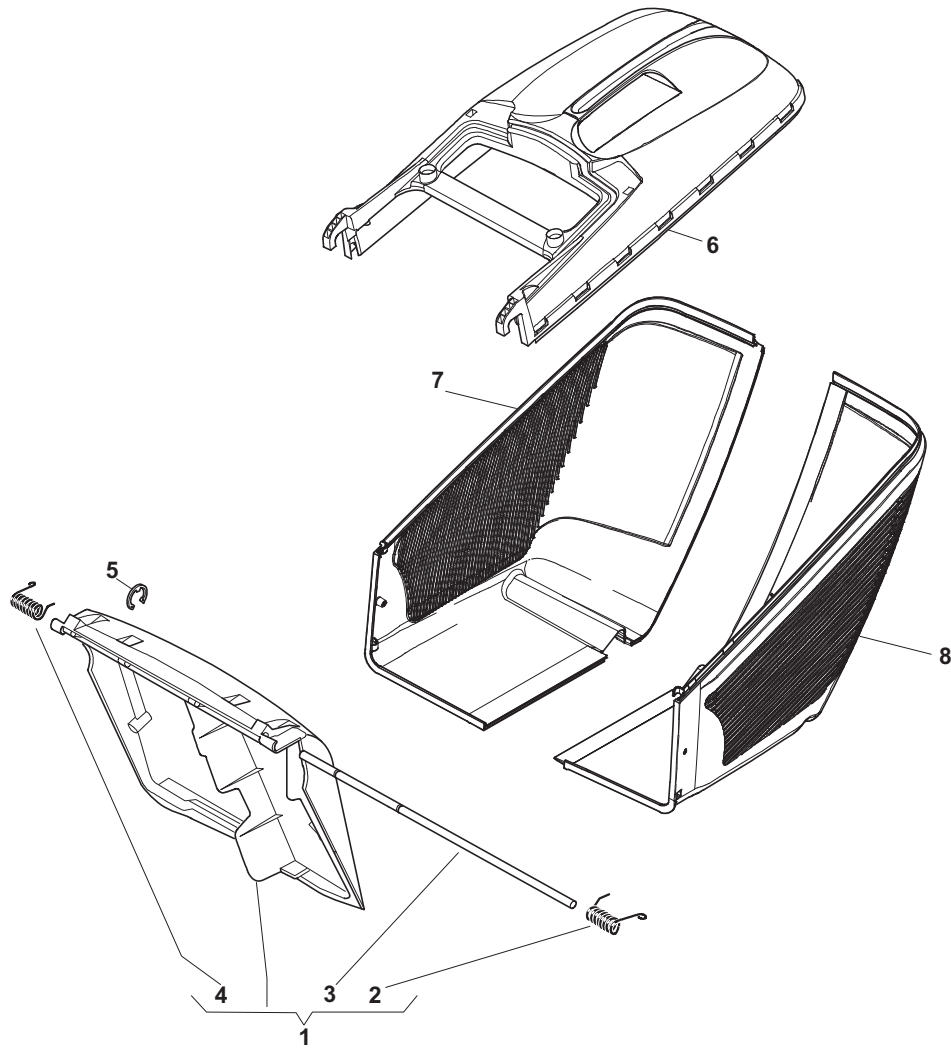

**Blade**

Pos.	Part no.	Q.ty	Description	Remarks
1	322463186/3	1	Hub	
2	81004341/3	1	Blade Standard	
2	81004396/0	1	Blade Winged	
3	12583500/0	2	Grower	
4	12793101/0	2	Screw	
5	81004352/0	1	Screw	

**Grass-Catcher**