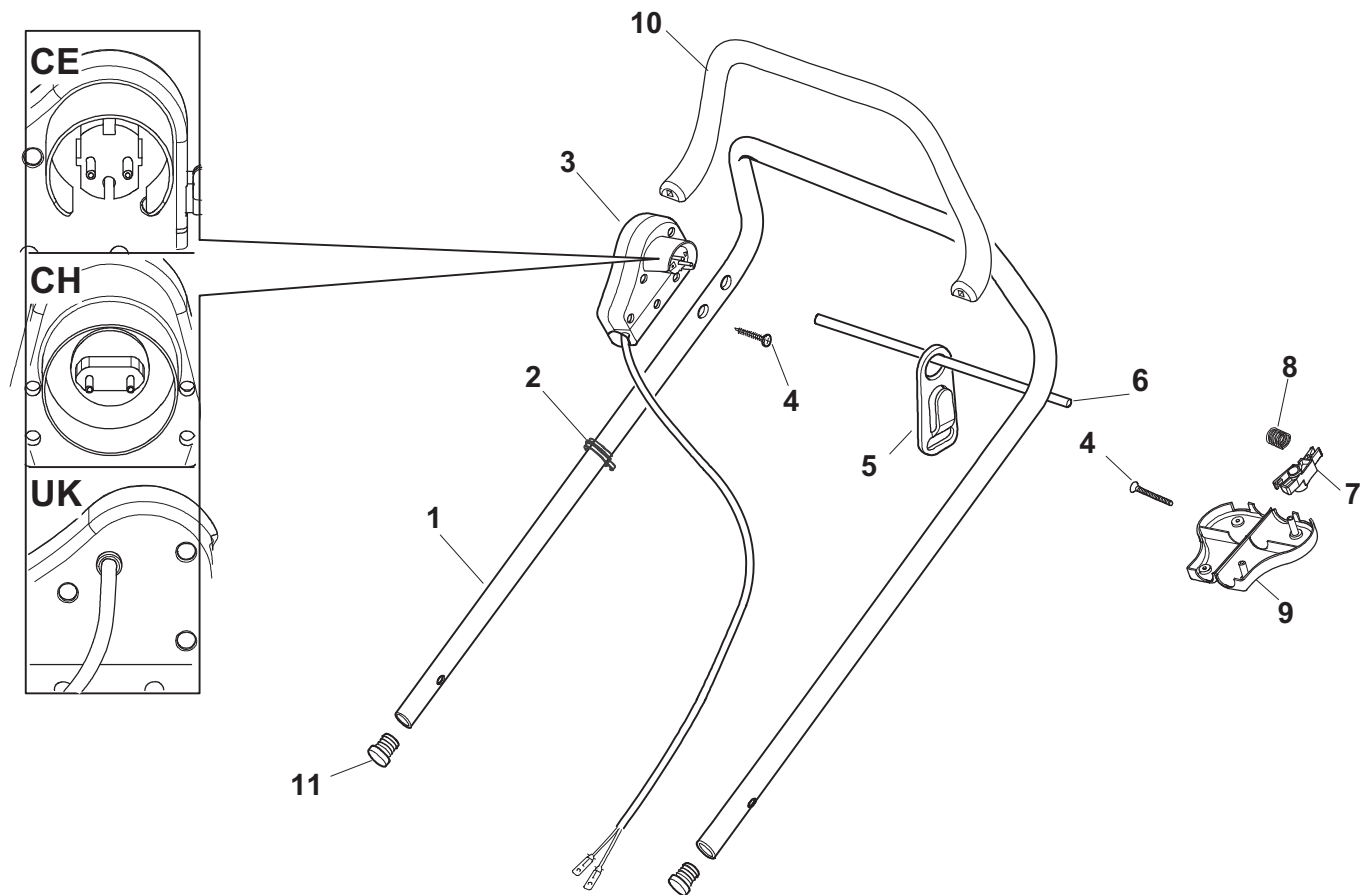

**ENCLOSURE 6**

Pos.	Part no.	Q.ty	Description	Remarks
1	22055045/1	1	Cover	
2	22055033/1	1	Cover	
3	22055058/0	1	Cover	
4	22055065/0	1	Cover	
5	22055053/1	1	Cover	

### Chassis/Wheels And Height Adjusting

Pos.	Part no.	Q.ty	Description	Remarks
1	81001892/0	1	Deck Red	
1	81001892/0	1	Deck Red	430
2	12293200/0	4	Nut	
3	12583500/0	4	Grower	
4	12523070/0	4	Washer	
5	22735547/0	4	Sector, Height Adjustment	
6	81005082/0	2	Support, Wheel	
7	81003285/1	2	Lever, Height Adjustment	
8	22519811/0	4	Pin	
9	81005084/0	2	Support, Wheel	
10	81003286/0	2	Lever, Height Adjustment	
11	22034508/0	4	Bush	
12	81007336/0	2	Wheel	
13	12523060/0	2	Washer	
14	12155000/0	2	Nut	
15	22110381/0	2	Hub Cap	
16	22034508/0	4	Bush	
17	81007337/0	2	Wheel	
18	12523060/0	2	Washer	
19	12155000/0	2	Nut	
20	22110382/0	2	Hub Cap, Grey D.210	

**Handle, Lower Part**

Pos.	Part no.	Q.ty	Description	Remarks
1	12293202/0	4	Nut	
2	22399803/0	4	Knob	
3	22785081/1	2	Support, External	
4	22785083/1	1	Support, L Internal	
5	22551575/0	2	Plate, Inside	
6	12691810/0	2	Screw	
7	12155000/0	2	Nut	
8	22785082/0	1	Support, R Internal	
9	12521350/0	2	Washer	
10	12793301/0	2	Screw	
11	12819125/0	2	Screw	
12	22680006/1	2	Washer	
15	81006531/0	2	Handle, Lower Part	
16	81008633/0	1	Outfit, Screws	

**Handle, Upper Part**

Pos.	Part no.	Q.ty	Description	Remarks
1	81007037/1	1	Handle, Upper Part	
2	22192000/1	2	Clamp	
3	381600503/2	1	Dead Hand Switch	CE
3	381600503/2	1	Dead Hand Switch	
3	381600504/2	1	Dead Hand Switch	CH
3	381600504/2	1	Dead Hand Switch	
3	381600505/2	1	Dead Hand Switch	UK
3	381600505/2	1	Dead Hand Switch	
4	12728701/0	4	Screw	
5	22195101/4	1	Fairlead	
6	22010251/0	1	Rod, Fairlead Bearing	
7	322230350/1	1	Fulcrum Pin	
8	22450115/0	1	Spring	
9	22785144/0	1	Support	
10	322322881/1	1	Lever, Engine Brake	
11	18566112/0	2	Cap	