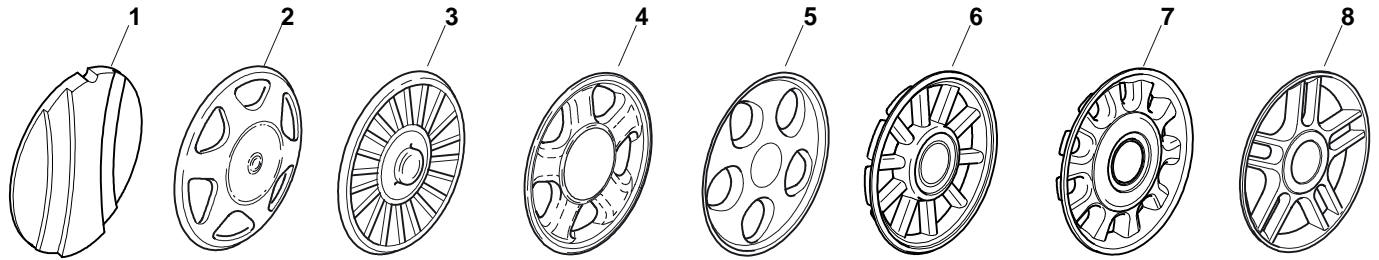

Green Passion

Illustrated Parts List

XSE 45 EL - Model Year 2010

- Use GLOBAL GARDEN PRODUCT Genuine Spare Parts specified in the parts list for repair and/or replacement.
- The contents described in the parts list may change due to improvement.
- The drawings of the spare parts are only indicative and might not represent the part in question exactly.
- The indications "right" - "left" - "front" - "rear" refer to the position of the operator when using the machine.
- When placing orders of parts for repair and/or replacement, make sure that the illustrated parts list is the one applying to the machine's year of manufacture, as shown on the identification plate attached to the machine.

Hub Cap

Pos.	Part no.	Q.ty	Description	Remarks
1	22110251/0	1	Hub Cap White	
1	22110252/1	1	Hub Cap White	
1	22110253/0	1	Hub Cap Yellow	
1	22110254/1	1	Hub Cap Yellow	
1	22110255/1	1	Hub Cap Red	
1	22110256/0	1	Hub Cap Red	
2	22110313/0	1	Hub Cap White	
2	22110314/0	1	Hub Cap Grey	
2	22110344/0	1	Hub Cap White	
2	22110395/0	1	Hub Cap Grey	
3	22110347/0	1	Hub Cap	
3	22110348/0	1	Hub Cap	
4	22110381/0	1	Hub Cap	
4	22110382/0	1	Hub Cap	
5	22110416/0	1	Hub Cap Grey	
5	22110417/0	1	Hub Cap	
6	22110495/0	1	Hub Cap Grey	
6	22110496/0	1	Hub Cap Grey	
7	22110493/0	1	Hub Cap Grey	
7	22110494/0	1	Hub Cap Grey	
8	22110491/0	1	Hub Cap Grey	
8	22110492/0	1	Hub Cap Grey	

ENCLOSURE 6

Pos.	Part no.	Q.ty	Description	Remarks
1	22055045/1	1	Cover	
2	22055033/1	1	Cover	
3	22055058/0	1	Cover	
4	22055065/0	1	Cover	
5	22055053/1	1	Cover	

Chassis/Wheels And Height Adjusting

Pos.	Part no.	Q.ty	Description	Remarks
1	81000950/1	1	Deck Red	430
1	81000952/1	1	Deck Red	480
1	81002404/0	1	Deck Red	480 MulCHing
2	12293200/0	4	Nut	
3	12583500/0	4	Grower	
4	12523070/0	4	Washer	
5	22735547/0	4	Sector, Height Adjustment	
6	81005082/0	4	Support, Wheel	
7	81003285/1	4	Lever, Height Adjustment	
8	22519811/0	4	Pin	
9	81007350/0	4	Wheel Ø 170	
10	25670011/0	4	Washer	
11	12155000/0	4	Nut	
12	-	4	Hub Cap	(See Enclosure 1)