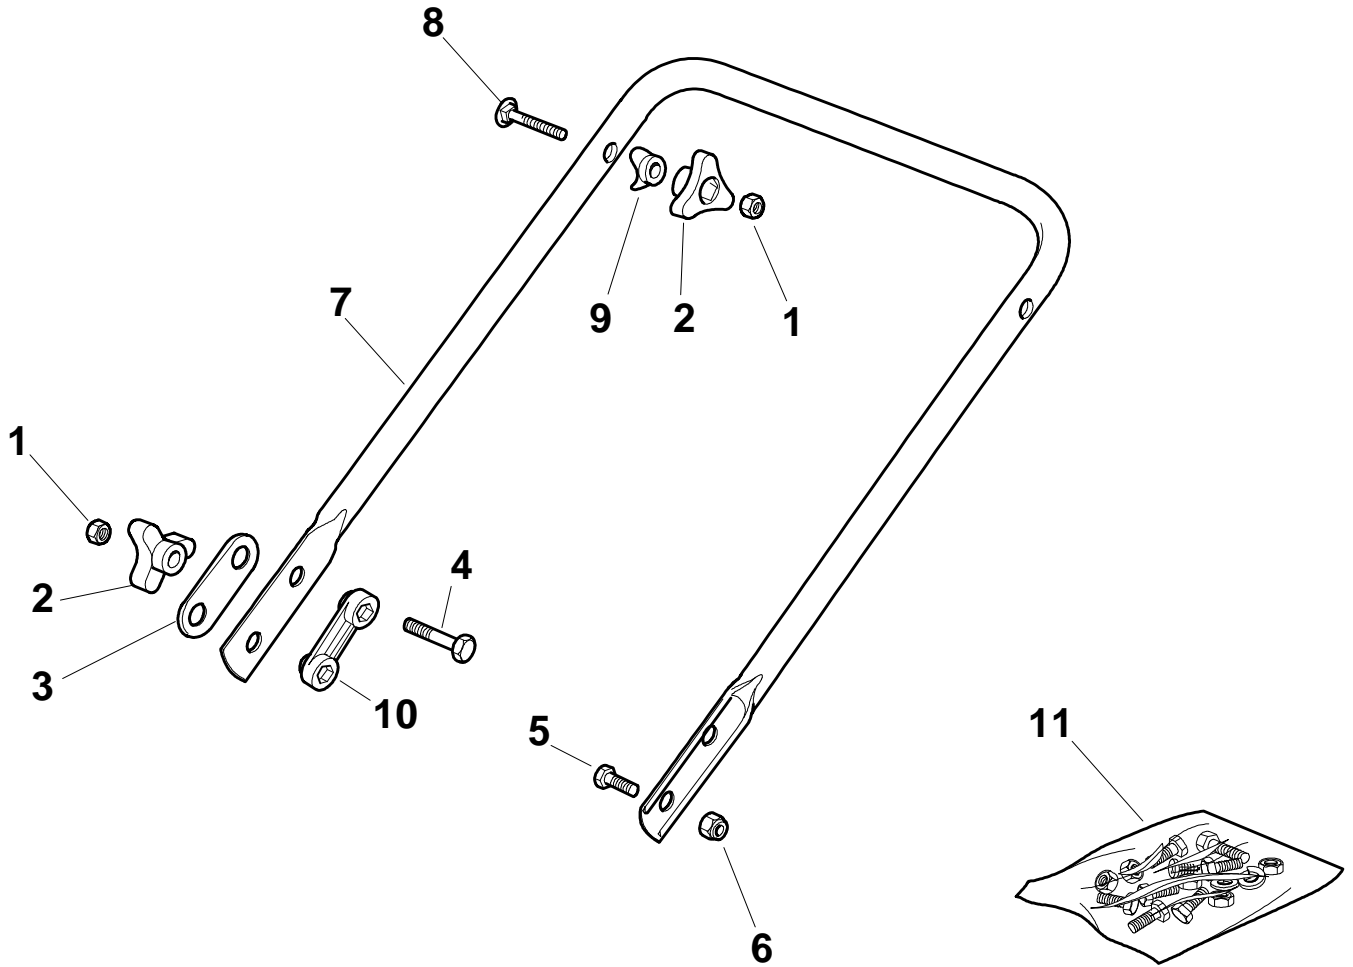

Hub Cap

Pos.	Part no.	Q.ty	Description	Remarks
1	22110251/0	1	Hub Cap White	
1	22110252/1	1	Hub Cap White	
1	22110253/0	1	Hub Cap Yellow	
1	22110254/1	1	Hub Cap Yellow	
1	22110255/1	1	Hub Cap Red	
1	22110256/0	1	Hub Cap Red	
2	22110313/0	1	Hub Cap White	
2	22110314/0	1	Hub Cap Grey	
2	22110344/0	1	Hub Cap White	
2	22110395/0	1	Hub Cap Grey	
3	22110347/0	1	Hub Cap	
3	22110348/0	1	Hub Cap	
4	22110381/0	1	Hub Cap	
4	22110382/0	1	Hub Cap	
5	22110416/0	1	Hub Cap Grey	
5	22110417/0	1	Hub Cap	
6	22110495/0	1	Hub Cap Grey	
6	22110496/0	1	Hub Cap Grey	
7	22110493/0	1	Hub Cap Grey	
7	22110494/0	1	Hub Cap Grey	
8	22110491/0	1	Hub Cap Grey	
8	22110492/0	1	Hub Cap Grey	

ENCLOSURE 6

Pos.	Part no.	Q.ty	Description	Remarks
1	22055045/1	1	Cover	
2	22055033/1	1	Cover	
3	22055058/0	1	Cover	
4	22055065/0	1	Cover	
5	22055053/1	1	Cover	

Chassis/Wheels And Height Adjusting

Pos.	Part no.	Q.ty	Description	Remarks
1	81000950/1	1	Deck Red	430
1	81000952/1	1	Deck Red	480
1	81002404/0	1	Deck Red	480 MulCHing
2	12293200/0	4	Nut	
3	12583500/0	4	Grower	
4	12523070/0	4	Washer	
5	22735547/0	4	Sector, Height Adjustment	
6	81005082/0	4	Support, Wheel	
7	81003285/1	4	Lever, Height Adjustment	
8	22519811/0	4	Pin	
9	81007350/0	4	Wheel Ø 170	
10	25670011/0	4	Washer	
11	12155000/0	4	Nut	
12	-	4	Hub Cap	(See Enclosure 1)

Handle, Lower Part

Pos.	Part no.	Q.ty	Description	Remarks
1	12293200/0	4	Nut	
2	22399900/0	4	Knob	
3	22551574/0	2	Plate, Outside	
4	12691115/0	2	Screw	
5	12793300/0	2	Screw	
6	12155000/0	2	Nut	
7	81006512/0	1	Handle, Lower Part	
8	12819201/0	2	Screw	
9	22680006/1	2	Washer	
10	22551575/0	2	Plate, Inside	
11	81008596/1	1	Outfit, Screws	

Handle, Upper Part

Pos.	Part no.	Q.ty	Description	Remarks
1	81007017/2	1	Handle, Upper Part	
2	22192000/1	2	Clamp	
3	18710628/0	1	Dead Hand Switch	
3	81600500/1	1	Dead Hand Switch	
3	81600501/1	1	Dead Hand Switch	
3	81600502/1	1	Dead Hand Switch	
4	12728701/0	2	Screw	
5	22195101/4	1	Fairlead	
6	22192151/0	1	Anchor Clamp	