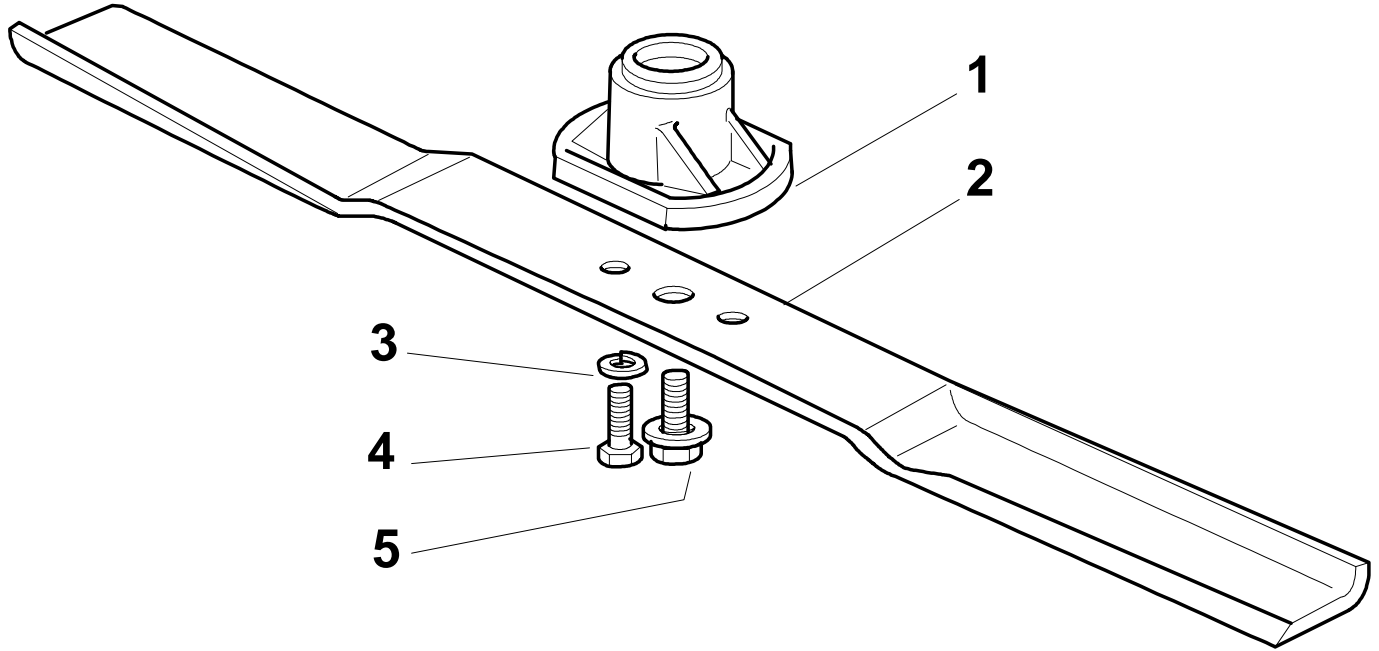

Blade

Pos.	Part no.	Q.ty	Description	Remarks
1	322463186/3	1	Hub	
2	81004341/3	1	Blade Standard	430
2	81004341/3	1	Blade Standard	
2	81004396/0	1	Blade Winged	430
2	81004396/0	1	Blade Winged	
3	12583500/0	2	Grower	
4	12793101/0	2	Screw	
5	81004352/0	1	Screw