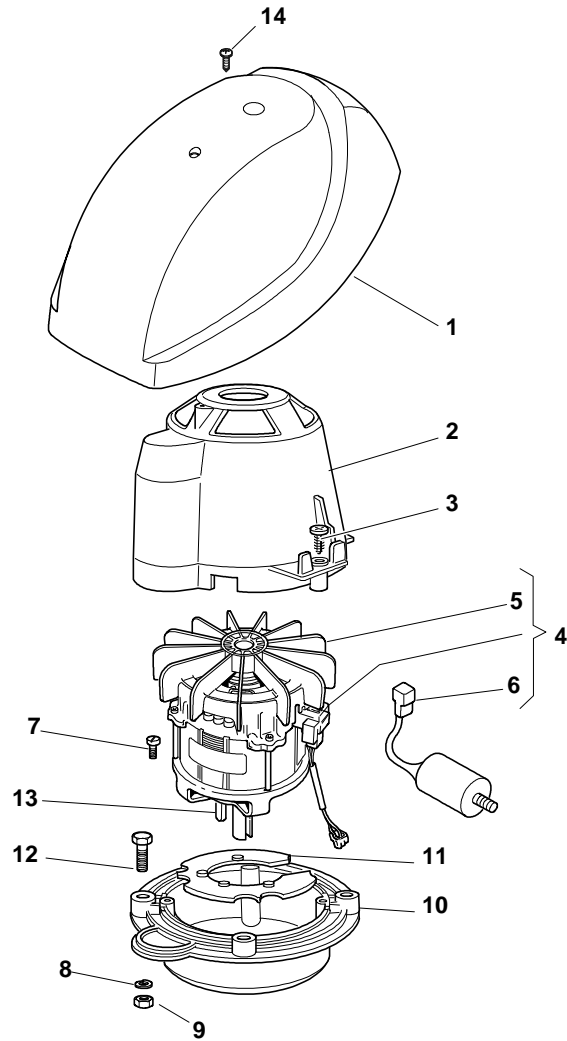

Electric Motor

Pos.	Part no.	Q.ty	Description	Remarks
1	22055058/0	1	Cover	(See Enclosure 6)
2	22785210/0	1	Support, Cover	
3	12728710/0	4	Screw	
4	118563665/0	1	Motor Leo	230V (1600W)
4	18563605/0	1	Motor Atb	230V (1600W)
4	18563607/0	1	Motor Atb	240V (1600W)
5	18740054/0	1	Fan Motor Atb	
6	18222045/0	1	Condenser 16 µf	(Atb - 1600W)
7	12735410/0	4	Screw	
8	12583500/0	4	Grower	
9	12293200/0	4	Nut	
10	322207211/4	1	Flange	
11	322720360/2	1	Ventilation Screen	
12	12793700/0	4	Screw	
13	12139440/0	1	Feather	
14	12728680/0	2	Screw