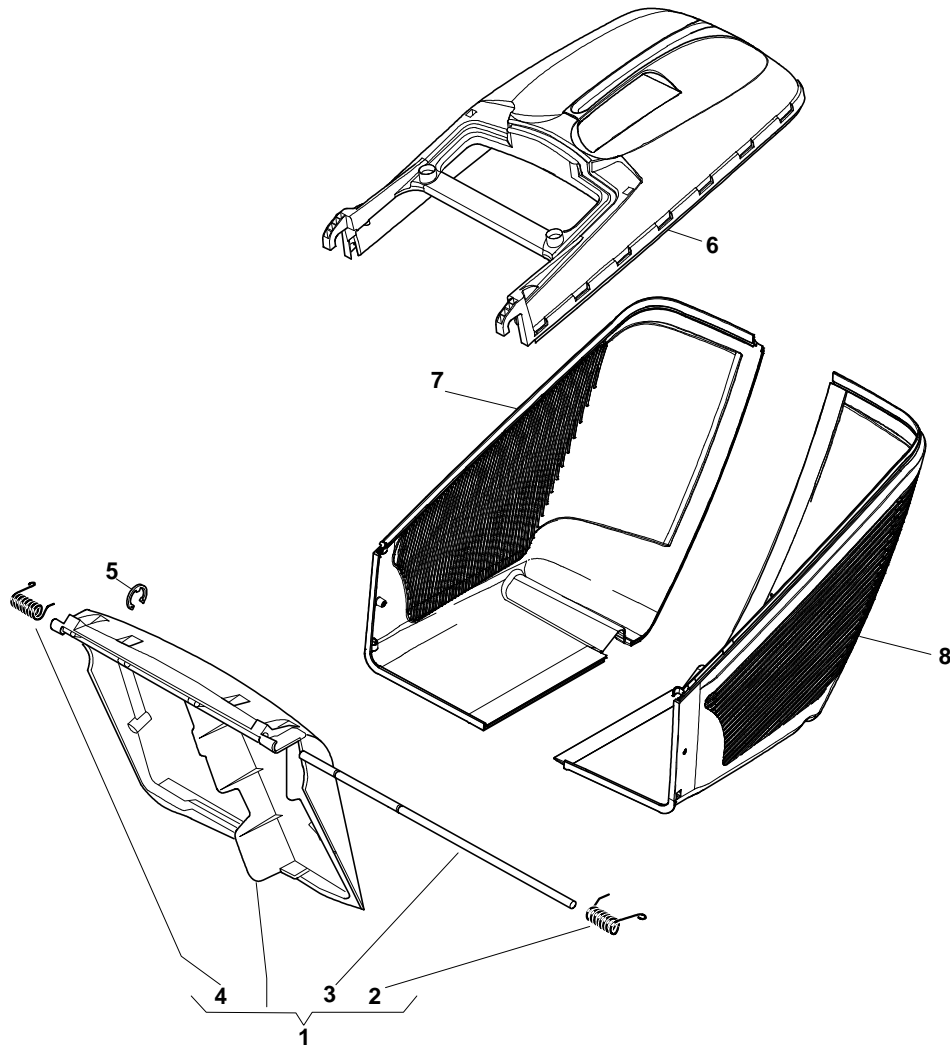

Grass-Catcher

Pos.	Part no.	Q.ty	Description	Remarks
1	381008021/2	1	Stone-Guard Black	
2	22450420/1	1	L Spring	
3	22517906/1	1	Pin	
4	22450410/1	1	R Spring	
5	12000930/0	1	Snap Ring	
6	22486101/0	1	Grass-Box, Upper	
7	322486150/1	1	Grass-Box, R Lower	
8	322486151/1	1	Grass-Box, L Lower