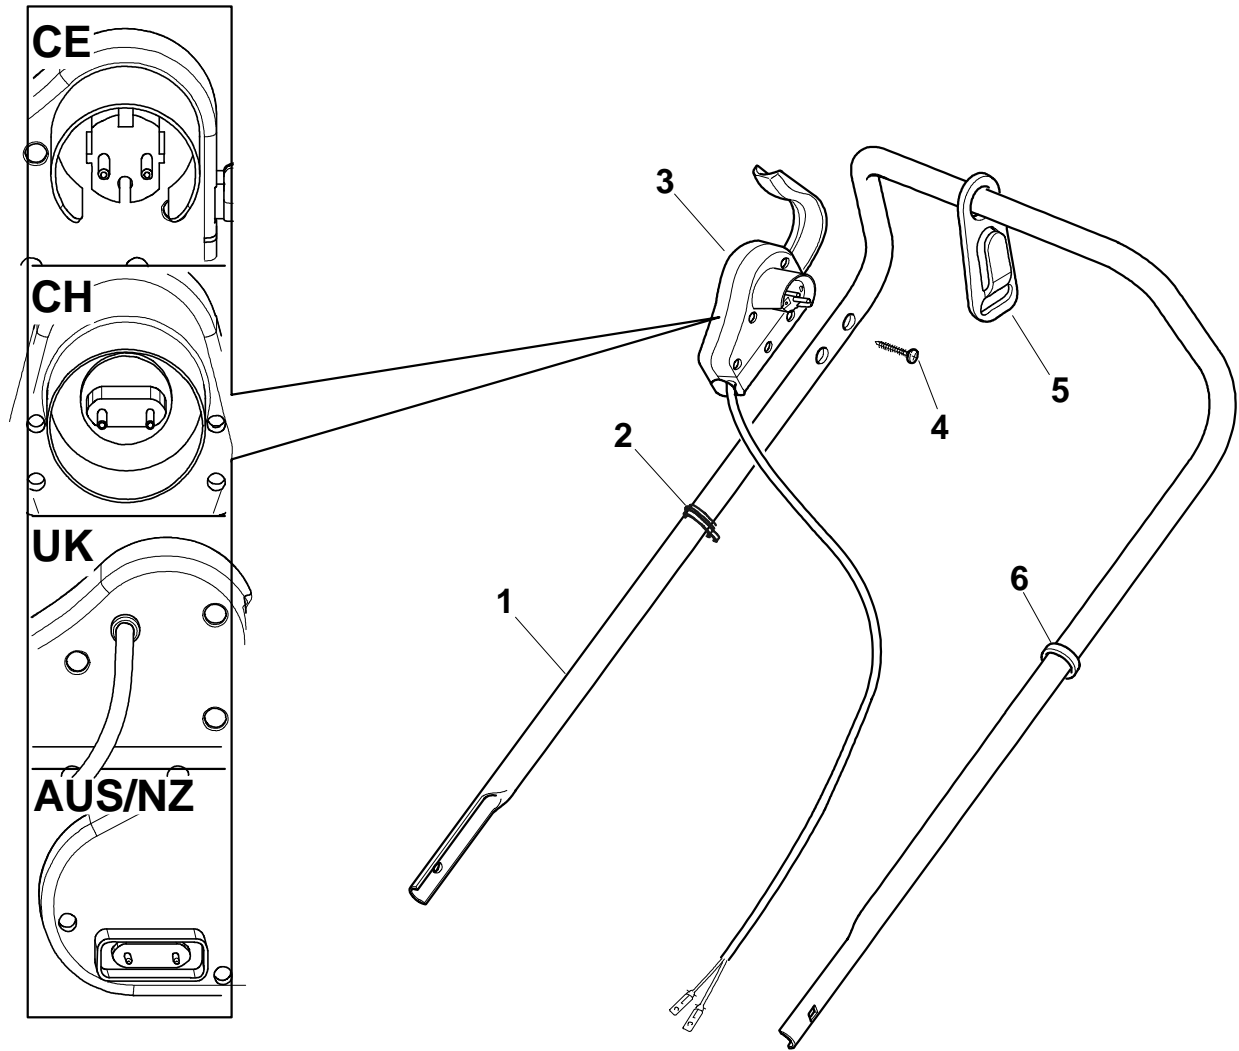

ENCLOSURE 6

Pos.	Part no.	Q.ty	Description	Remarks
1	22055045/1	1	Cover	
2	22055033/1	1	Cover	
3	22055058/0	1	Cover	
4	22055065/0	1	Cover	
5	22055053/1	1	Cover	

Chassis/Wheels And Height Adjusting

Pos.	Part no.	Q.ty	Description	Remarks
1	81000950/1	1	Deck Red	430
1	81000952/1	1	Deck Red	480
1	81002404/0	1	Deck Red	480 MulCHing
2	12293200/0	4	Nut	
3	12583500/0	4	Grower	
4	12523070/0	4	Washer	
5	22735547/0	4	Sector, Height Adjustment	
6	81005082/0	4	Support, Wheel	
7	81003285/1	4	Lever, Height Adjustment	
8	22519811/0	4	Pin	
9	81007350/0	4	Wheel Ø 170	
10	25670011/0	4	Washer	
11	12155000/0	4	Nut	
12	-	4	Hub Cap	(See Enclosure 1)

Handle, Lower Part

Pos.	Part no.	Q.ty	Description	Remarks
1	12293200/0	4	Nut	
2	22399900/0	4	Knob	
3	22551574/0	2	Plate, Outside	
4	12691115/0	2	Screw	
5	12793300/0	2	Screw	
6	12155000/0	2	Nut	
7	81006512/0	1	Handle, Lower Part	
8	12819201/0	2	Screw	
9	22680006/1	2	Washer	
10	22551575/0	2	Plate, Inside	
11	81008596/1	1	Outfit, Screws	

Handle, Upper Part

Pos.	Part no.	Q.ty	Description	Remarks
1	81007017/2	1	Handle, Upper Part	
2	22192000/1	2	Clamp	
3	18710628/0	1	Dead Hand Switch	
3	81600500/1	1	Dead Hand Switch	
3	81600501/1	1	Dead Hand Switch	
3	81600502/1	1	Dead Hand Switch	
4	12728701/0	2	Screw	
5	22195101/4	1	Fairlead	
6	22192151/0	1	Anchor Clamp	

Blade

Pos.	Part no.	Q.ty	Description	Remarks
1	322463186/3	1	Hub	
2	81004341/3	1	Blade Standard	430
2	81004341/3	1	Blade Standard	
2	81004396/0	1	Blade Winged	430
2	81004396/0	1	Blade Winged	
3	12583500/0	2	Grower	
4	12793101/0	2	Screw	
5	81004352/0	1	Screw	