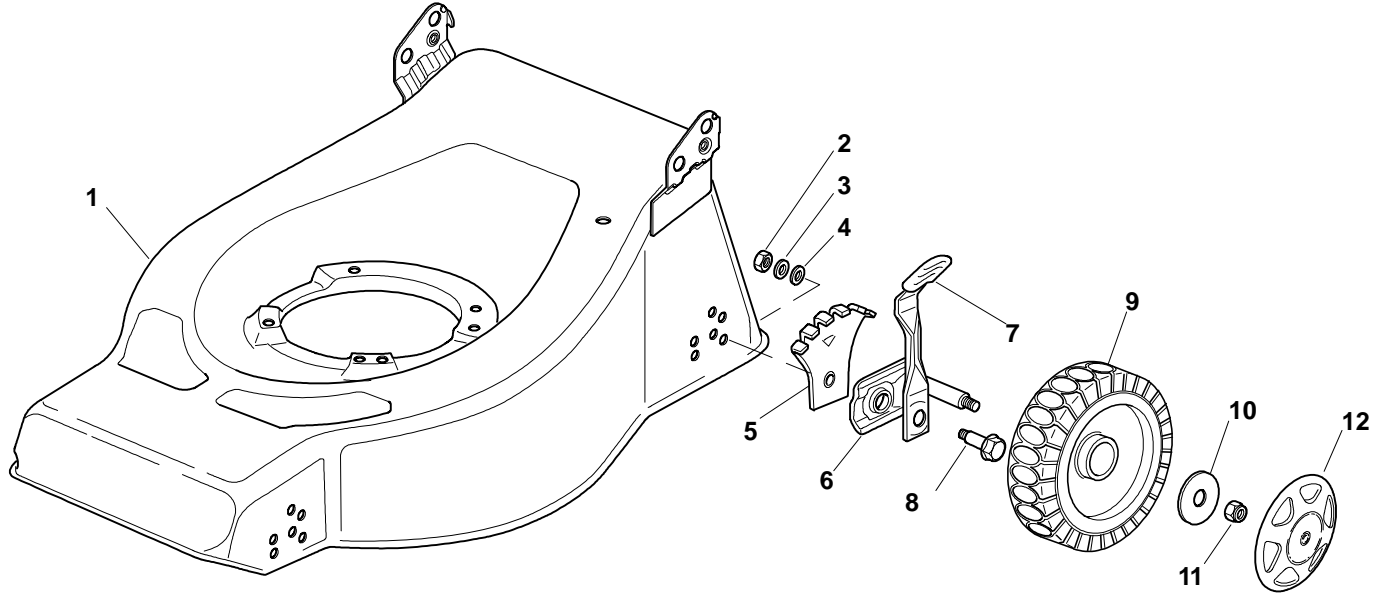

ENCLOSURE 6

Pos.	Part no.	Q.ty	Description	Remarks
1	22055045/1	1	Cover	
2	22055033/1	1	Cover	
3	22055058/0	1	Cover	
4	22055065/0	1	Cover	
5	22055053/1	1	Cover	

Chassis/Wheels And Height Adjusting

Pos.	Part no.	Q.ty	Description	Remarks
1	81000950/1	1	Deck Red	430
1	81000952/1	1	Deck Red	480
1	81002404/0	1	Deck Red	480 MulCHing
2	12293200/0	4	Nut	
3	12583500/0	4	Grower	
4	12523070/0	4	Washer	
5	22735547/0	4	Sector, Height Adjustment	
6	81005082/0	4	Support, Wheel	
7	81003285/1	4	Lever, Height Adjustment	
8	22519811/0	4	Pin	
9	81007350/0	4	Wheel Ø 170	
10	25670011/0	4	Washer	
11	12155000/0	4	Nut	
12	-	4	Hub Cap	(See Enclosure 1)

Handle, Lower Part

Pos.	Part no.	Q.ty	Description	Remarks
1	12293200/0	4	Nut	
2	22399900/0	4	Knob	
3	22551574/0	2	Plate, Outside	
4	12691115/0	2	Screw	
5	12793300/0	2	Screw	
6	12155000/0	2	Nut	
7	81006512/0	1	Handle, Lower Part	
8	12819201/0	2	Screw	
9	22680006/1	2	Washer	
10	22551575/0	2	Plate, Inside	
11	81008596/1	1	Outfit, Screws	