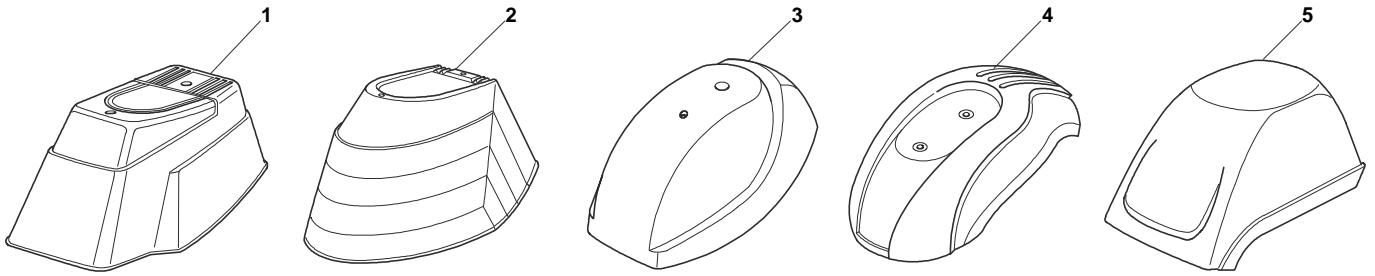

ENCLOSURE 6

Pos.	Part no.	Q.ty	Description	Remarks
1	22055045/1	1	Cover	
2	22055033/1	1	Cover	
3	22055058/0	1	Cover	
4	22055065/0	1	Cover	
5	22055053/1	1	Cover	

Chassis/Wheels And Height Adjusting

Pos.	Part no.	Q.ty	Description	Remarks
1	81000950/1	1	Deck Red	430
1	81000952/1	1	Deck Red	480
1	81002404/0	1	Deck Red	480 MulCHing
2	12293200/0	4	Nut	
3	12583500/0	4	Grower	
4	12523070/0	4	Washer	
5	22735547/0	4	Sector, Height Adjustment	
6	81005082/0	4	Support, Wheel	
7	81003285/1	4	Lever, Height Adjustment	
8	22519811/0	4	Pin	
9	81007350/0	4	Wheel Ø 170	
10	25670011/0	4	Washer	
11	12155000/0	4	Nut	
12	-	4	Hub Cap	(See Enclosure 1)