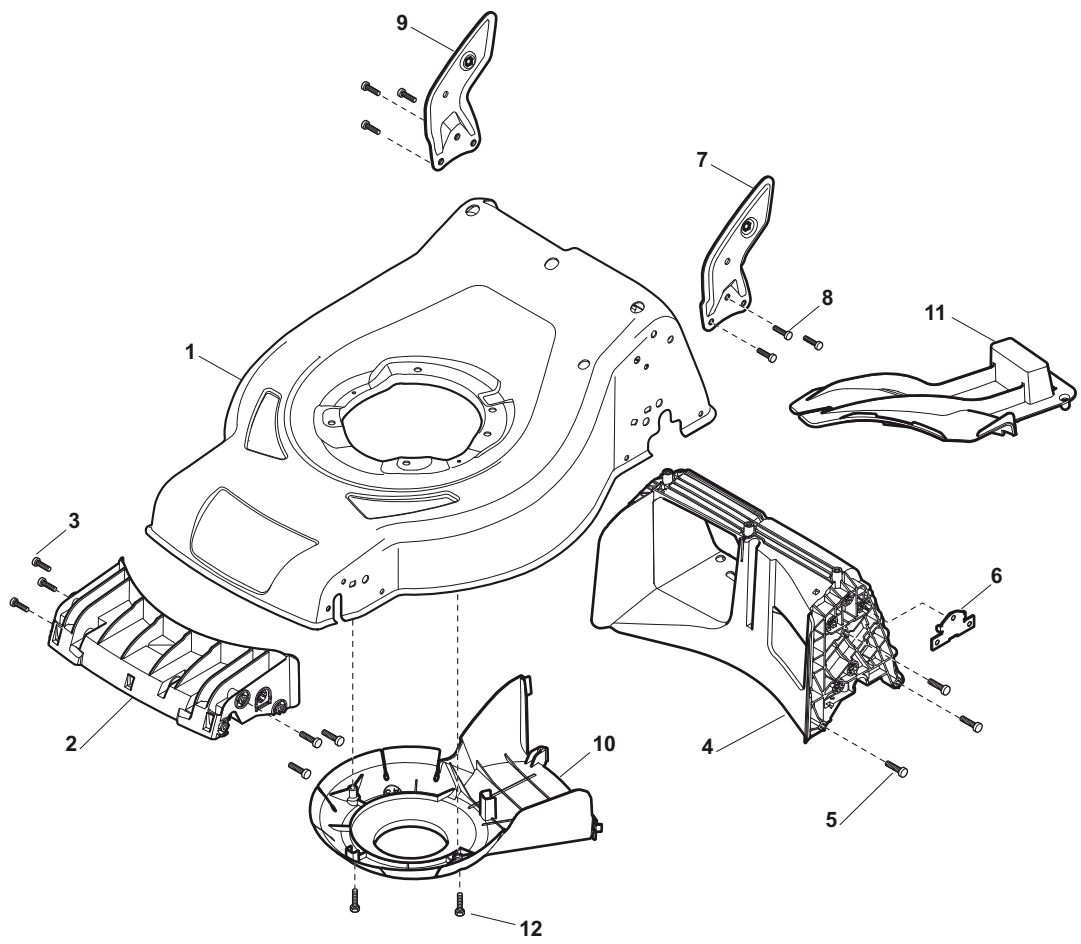

POS	PART. NO	Q.ty	DESCRIPTION	DESCRIZIONE	DESCRIPTION	BESCHREIBUNG	REMARKS
1	381004020/0	1	Deck Red	Chassis Rosso	Châssis Rouge	Gehäuse Rot	
1	381004051/0	1	Deck Black	Chassis Nero	Châssis Noir	Gehäuse Schwarz	
1	381004548/0	1	Deck Red	Chassis Rosso	Châssis Rouge	Gehäuse Rot	Side Discharge
2	322108301/1	1	Front Conveyor Assy	Convogl. Anteriore	Ens. Convoyeur Avant	Hinterleitblechvorder	
3	112728699/0	6	Screw	Vite	Vis	Schraube	
4	322108302/0	1	Rear Conveyor Assy	Convogl. Posteriore	Ens. Convoyeur Post.	Hinterleitblechsatz	
5	112728699/0	6	Screw	Vite	Vis	Schraube	
6	322545213/0	2	Plate	Piastrina	Plaquette	Plättchen	
7	381005139/0	1	Bracket, L	Staffa Sx	Etrier Gauche	Steigbügel, Linke	
8	112727801/0	6	Screw	Vite	Vis	Schraube	
9	381005137/0	1	Bracket, R	Staffa Dx	Etrier Droit	Steigbügel, Rechte	
10	322060242/0	1	Protection, Belt	Carter Cinghia	Protection Courroie	Schutz, Riemen	
11	322140239/0	1	Deflector	Deflettore	Deflecteur	Abweiser	
12	112728530/0	2	Screw	Vite	Vis	Schraube