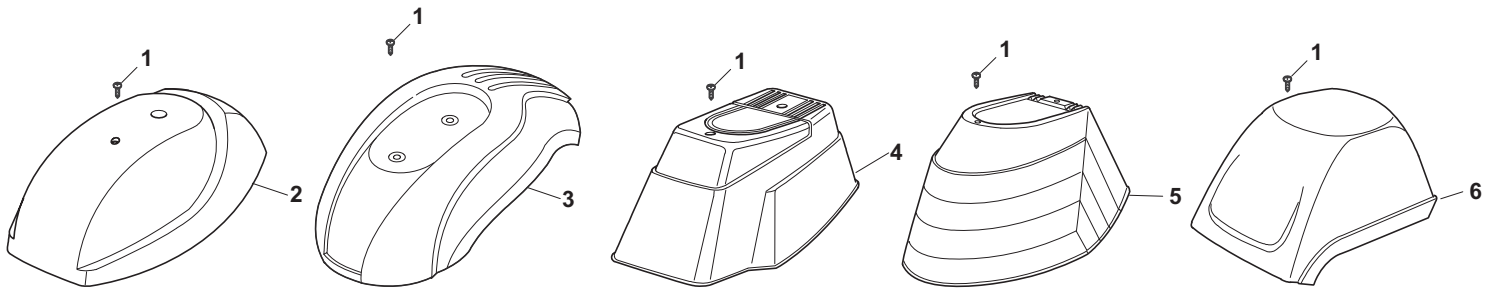

POS	PART. NO	Q.ty	DESCRIPTION	DESCRIZIONE	DESCRIPTION	BESCHREIBUNG	REMARKS
1	12728680/0	2	Screw	Vite	Vis	Schraube	
2	122055058/0	1	Cover	Capottina	Capot	Haube	
3	122055065/0	1	Cover	Capottina	Capot	Haube	
4	122055045/1	1	Cover	Capottina	Capot	Haube	
5	122055033/1	1	Cover	Capottina	Capot	Haube	
6	122055053/1	1	Cover	Capottina	Capot	Haube