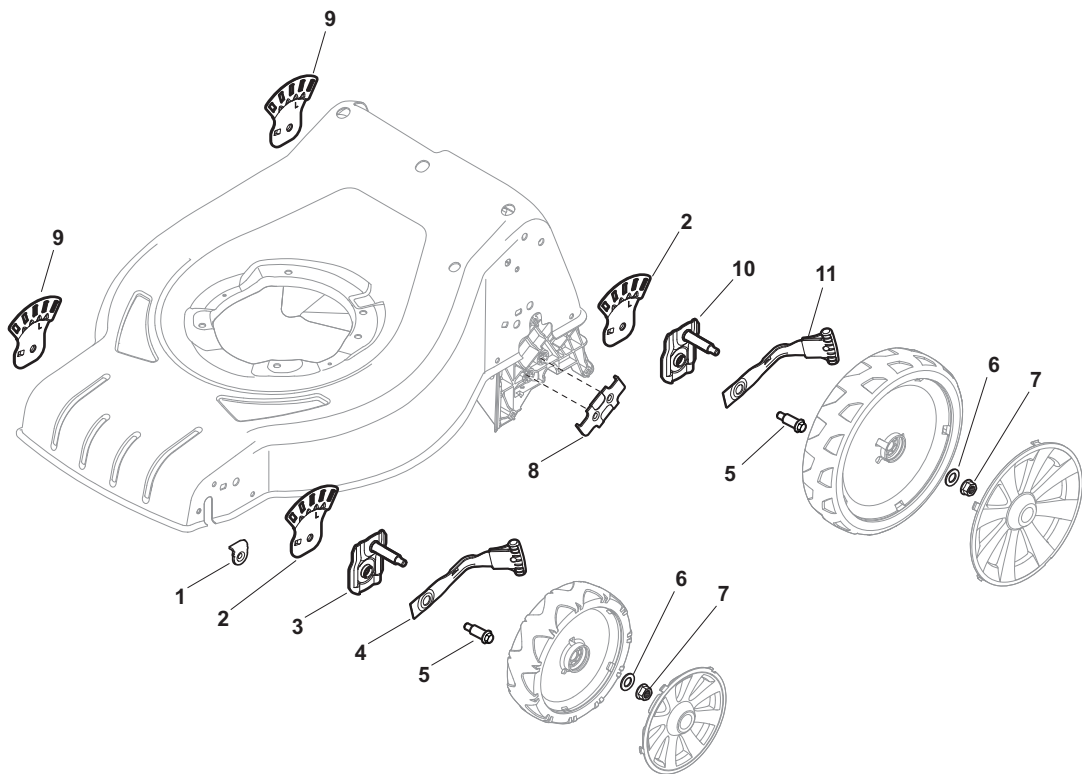

# ILLUSTRATED PARTS LIST

**CR 480 W - CR 480 WQ**

**CS 480 W - CS 480 WQ**

- Use GLOBAL GARDEN PRODUCT Genuine Spare Parts specified in the parts list for repair and/or replacement.
- The contents described in the parts list may change due to improvement.
- The drawings of the spare parts are only indicative and might not represent the part in question exactly.
- The indications "right" - "left" - "front" - "rear" refer to the position of the operator when using the machine.
- When placing orders of parts for repair and/or replacement, make sure that the illustrated parts list is the one applying to the machine's year of manufacture, as shown on the identification plate attached to the machine.

POS	PART. NO	Q.ty	DESCRIPTION	DESCRIZIONE	DESCRIPTION	BESCHREIBUNG	REMARKS
1	322545189/0	2	Plate	Piastrina	Plaquette	Plättchen	
2	322735597/1	2	Sector, Height Adjustment	Settore Regolazione Altezza	Secteur Reglage Hauteur	Sektor, Höheverstellung	
3	381005141/0	2	Support, Wheel	Supporto Ruota	Support Roue	Halter, Rad	
4	381003354/0	2	Lever, Height Adjustment	Leva Regolazione Altezza	Levier Reglage Hauteur	Hebel, Höneverstellung	
5	122519811/0	4	Pin	Perno	Pivot	Bolzen	
6	112521350/0	4	Washer	Rosetta	Rondelle	Scheibe	
7	112155000/0	4	Nut	Dado	Ecrou	Mutter	
8	322545211/0	2	Plate	Piastrina	Plaquette	Plättchen	
9	322735595/1	2	Sector, Height Adjustment	Settore Regolazione Altezza	Secteur Reglage Hauteur	Sektor, Höheverstellung	
10	381005143/0	2	Support, Wheel	Supporto Ruota	Support Roue	Halter, Rad	
11	381003357/0	2	Lever, Height Adjustment	Leva Regolazione Altezza	Levier Reglage Hauteur	Hebel, Höneverstellung	

POS	PART. NO	Q.ty	DESCRIPTION	DESCRIZIONE	DESCRIPTION	BESCHREIBUNG	REMARKS
1	381007444/1	2	Wheel Ø 180	Ruota Ø 180	Roue Ø 180	Rad Ø 180	
2	322042064/0	4	Bush	Bussola	Douille	Büchse	
5	381007446/1	2	Wheel Ø 240	Ruota Ø 240	Roue Ø 240	Rad Ø 240	
6	322042064/0	4	Bush	Bussola	Douille	Büchse	