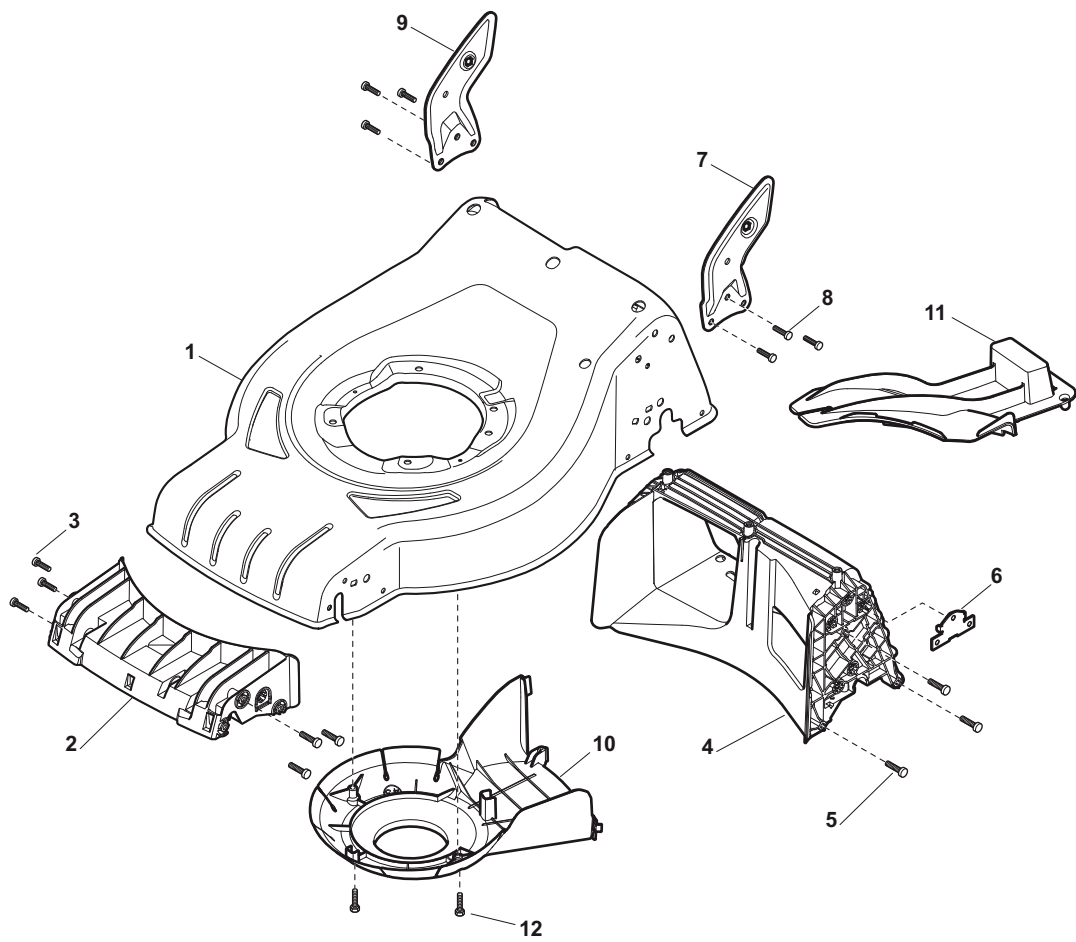

POS	PART. NO	Q.ty	DESCRIPTION	DESCRIZIONE	DESCRIPTION	BESCHREIBUNG	REMARKS
1	381004018/0	1	Deck Red	Chassis Rosso	Châssis Rouge	Gehäuse Rot	
1	381004024/0	1	Deck Black	Chassis Nero	Châssis Noir	Gehäuse Schwarz	
1	381004613/0	1	Deck Red	Chassis Rosso	Châssis Rouge	Gehäuse Rot	Side Discharge
2	322108301/1	1	Front Conveyor Assy	Convogl. Anteriore	Ens. Convoyeur Avant	Hinterleitblechvorder	
3	112728699/0	6	Screw	Vite	Vis	Schraube	
4	322108302/0	1	Rear Conveyor Assy	Convogl. Posteriore	Ens. Convoyeur Post.	Hinterleitblechsatz	
5	112728699/0	6	Screw	Vite	Vis	Schraube	
6	322545213/0	2	Plate	Piastrina	Plaquette	Plättchen	
7	381005139/0	1	Bracket, L	Staffa Sx	Etrier Gauche	Steigbügel, Linke	
8	112727801/0	6	Screw	Vite	Vis	Schraube	
9	381005137/0	1	Bracket, R	Staffa Dx	Etrier Droit	Steigbügel, Rechte	
10	322060242/0	1	Protection, Belt	Carter Cinghia	Protection Courroie	Schutz, Riemen	
11	322140239/0	1	Deflector	Deflettore	Deflecteur	Abweiser	
12	112728530/0	2	Screw	Vite	Vis	Schraube