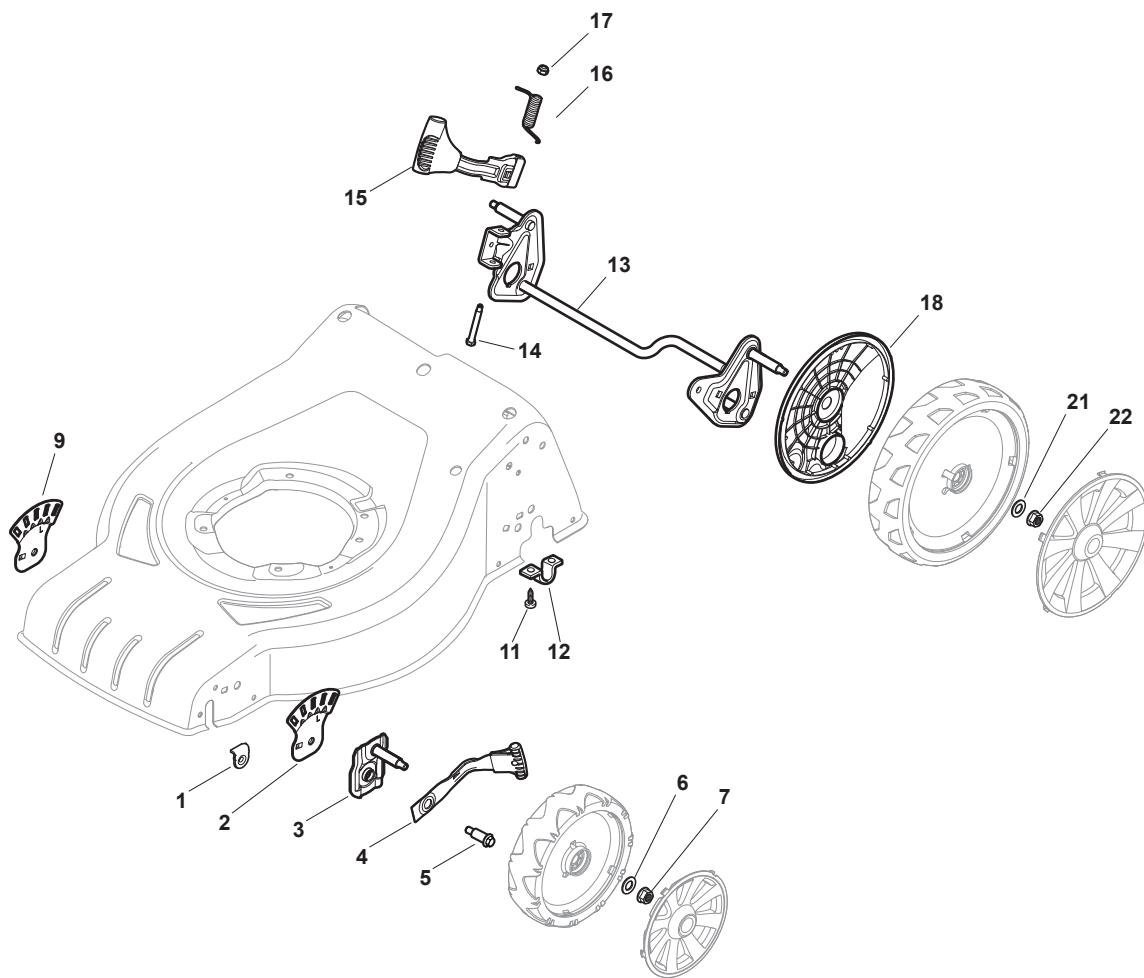

ILLUSTRATED PARTS LIST

CR-CS 480 WS CR-CS 480 WSQ

- Use GLOBAL GARDEN PRODUCT Genuine Spare Parts specified in the parts list for repair and/or replacement.
- The contents described in the parts list may change due to improvement.
- The drawings of the spare parts are only indicative and might not represent the part in question exactly.
- The indications "right" - "left" - "front" - "rear" refer to the position of the operator when using the machine.
- When placing orders of parts for repair and/or replacement, make sure that the illustrated parts list is the one applying to the machine's year of manufacture, as shown on the identification plate attached to the machine.

POS	PART. NO	Q.ty	DESCRIPTION	DESCRIZIONE	DESCRIPTION	BESCHREIBUNG	REMARKS
1	322545189/0	2	Plate	Piastrina	Plaquette	Plättchen	
2	322735597/1	1	Sector, Height Adjustment	Settore Regolazione Altezza	Secteur Reglage Hauteur	Sektor, Höheverstellung	
3	381005141/0	2	Support, Wheel	Supporto Ruota	Support Roue	Halter, Rad	
4	381003354/0	2	Lever, Height Adjustment	Leva Regolazione Altezza	Levier Reglage Hauteur	Hebel, Höneverstellung	
5	122519811/0	2	Pin	Perno	Pivot	Bolzen	
6	112521350/0	2	Washer	Rosetta	Rondelle	Scheibe	
7	112155000/0	2	Nut	Dado	Ecrou	Mutter	
9	322735595/1	1	Sector, Height Adjustment	Settore Regolazione Altezza	Secteur Reglage Hauteur	Sektor, Höheverstellung	
11	112728698/0	4	Screw	Vite	Vis	Schraube	
12	322545152/0	2	Plate	Piastrina	Plaquette	Plättchen	
13	381302817/0	1	Axle, Rear Wheels	Asse Ruote Posteriore	Axe Roues Arriere	Achse, Hinterrad	
14	122534131/0	1	Pin	Perno	Pivot	Bolzen	
15	381003357/0	1	Lever, Height Adjustment	Leva Regolazione Altezza	Levier Reglage Hauteur	Hebel, Höneverstellung	
16	122446192/0	1	Spring	Molla	Ressort	Feder	
17	112154510/0	1	Nut	Dado	Ecrou	Mutter	
18	322600205/0	2	Wheel Protection	Prot. Ruote	Protection Roue	Schütz, Räder	
21	112521350/0	2	Washer	Rosetta	Rondelle	Scheibe	
22	112155000/0	2	Nut	Dado	Ecrou	Mutter	