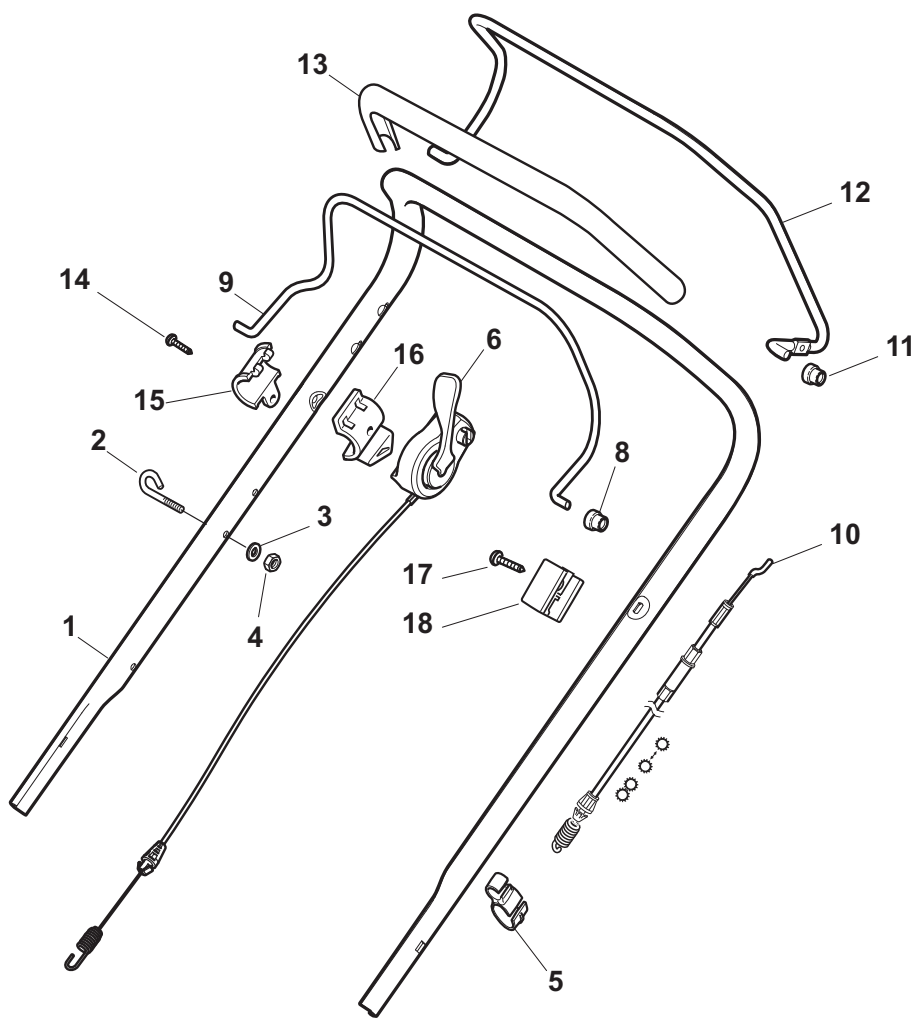

POS	PART. NO	Q.ty	DESCRIPTION	DESCRIZIONE	DESCRIPTION	BESCHREIBUNG	REMARKS
1	381006836/0	1	Handle, Upper Part	Manico, Parte Sup	Mancheron, Partie Superieure	Holm, Oberteil	
2	122430313/0	1	Guide Spring	Molla Guida	Ressort De Guide	Feder Führer	
3	112521330/0	1	Washer	Rosetta	Rondelle	Scheibe	
4	112154510/0	1	Nut	Dado	Ecrou	Mutter	
5	118390020/0	1	Fairlead	Fermacavo	Fixation Cable	Kabelbefestigung	
6	381030060/0	1	Cable, Mechanical Clutch	Cavo Comando Frizione Meccanica	Câble, Commande Embrayage Mecanique	Kabel, Mechanische Kupplung	
8	122041966/0	2	Bush	Bussola	Douille	Büchse	
9	181003332/1	1	Lever, Engine Brake	Leva Freno Motore	Levier Frein Moteur	Hebel, Motorbremse	
10	381030092/0	1	Cable, Rear Drive	Cavo Comando Trazione	Câble, Comm. Traction	Kabel, Antrieb	
11	122041966/0	2	Bush	Bussola	Douille	Büchse	
12	181003301/0	1	Lever, Driving	Leva Trazione	Levier Traction	Antriebhebel	
13	122291050/0	1	Handgrip Black	Impugnatura Manico Nera	Poignée Noir	Handgriff Schwarz	
14	112728688/0	1	Screw	Vite	Vis	Schraube	
15	322545207/1	1	R Protection	Protezione Dx	Protection D	Rechte Schutz	
16	322545208/1	1	L Protection	Protezione Sx	Protection G	Linke Schutz	
17	322551640/0	1	Plate	Piastrina	Plaquette	Plättchen	
18	112727783/0	1	Screw	Vite	Vis	Schraube