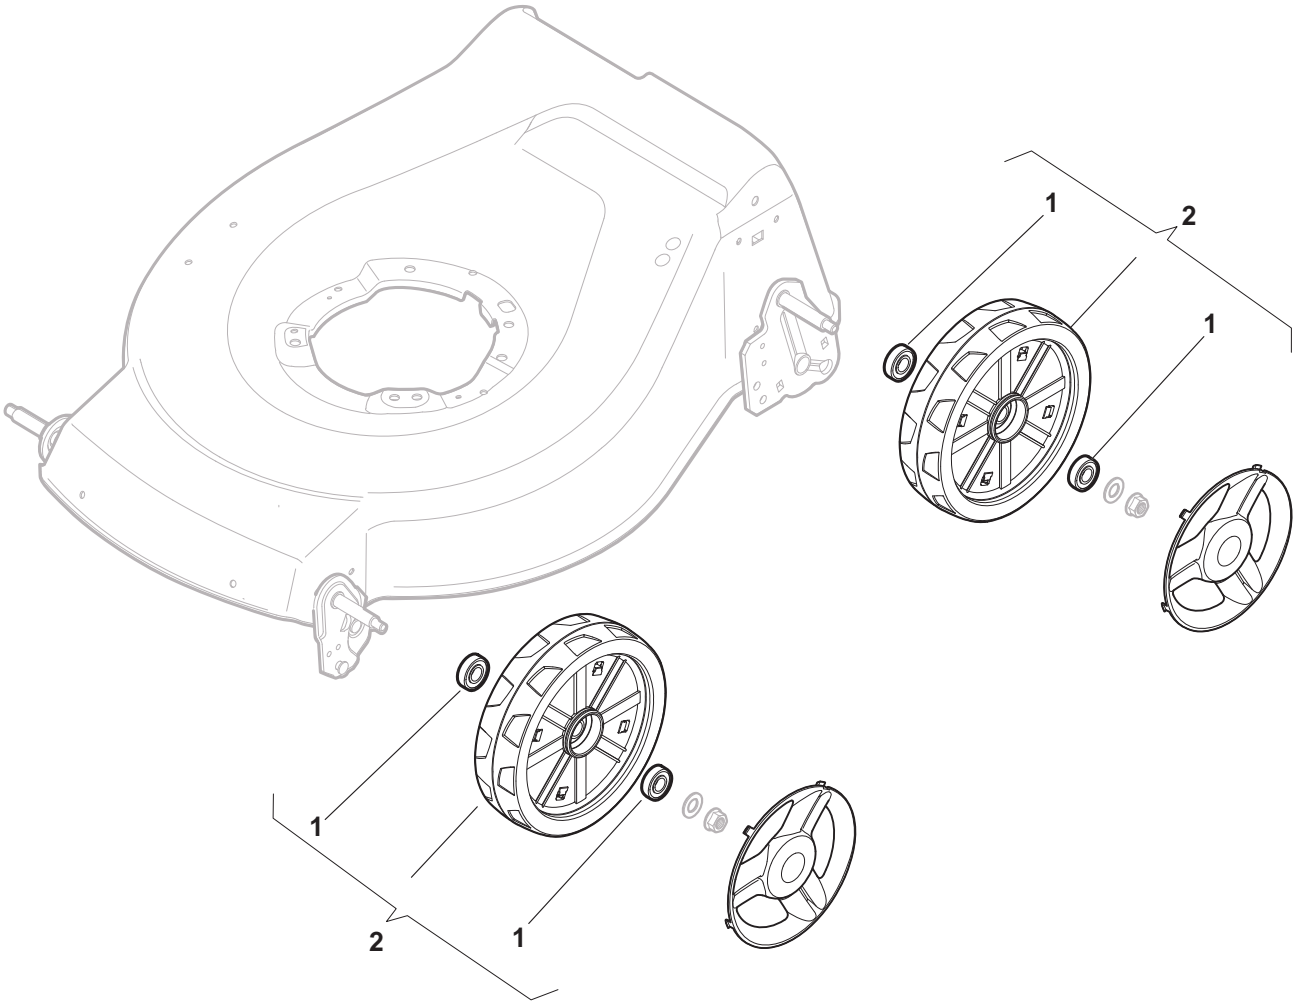

POS	PART. NO	Q.ty	DESCRIPTION	DESCRIZIONE	DESCRIPTION	BESCHREIBUNG	REMARKS
1	119216035/0	4	Bearing	Cuscinetto	Coussinet	Lager	
2	381007483/1	2	Wheel Ø 200	Ruota Ø 200	Roue Ø 200	Rad Ø 200