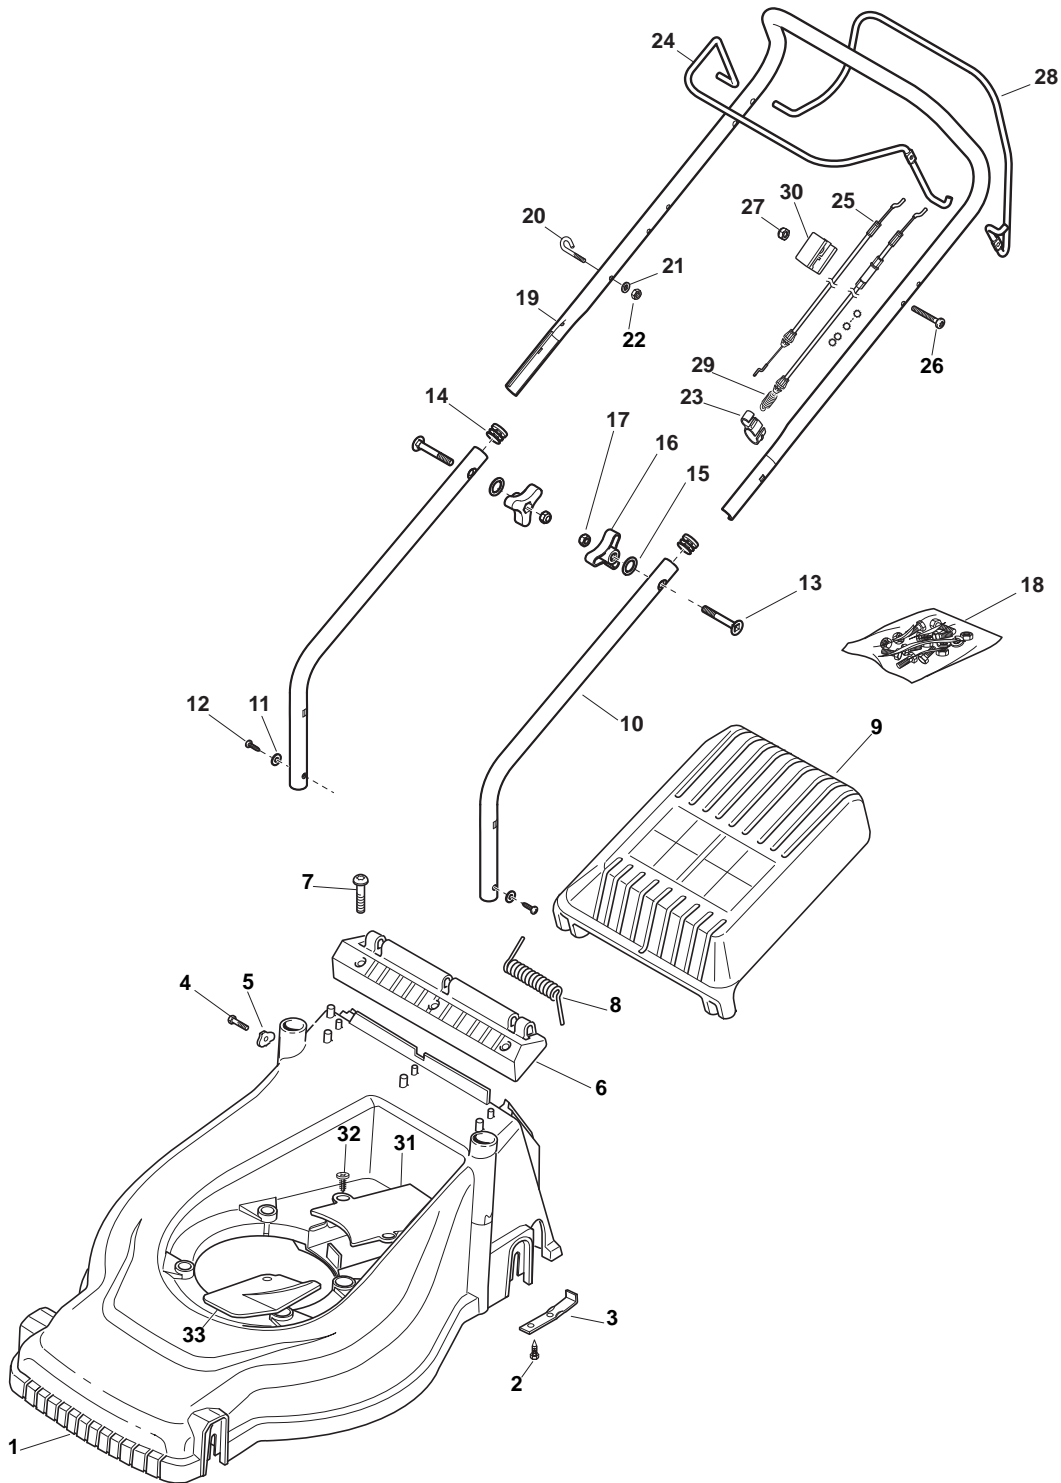

POS	PART. NO	Q.ty	DESCRIPTION	DESCRIZIONE	DESCRIPTION	BESCHREIBUNG	REMARKS
1	322066700/0	1	Deck Red	Chassis Rosso	Châssis Rouge	Gehäuse Rot	
2	112728680/0	4	Screw	Vite	Vis	Schraube	
3	322608531/0	2	Rear Stiffening	Rinforzo Posteriore	Réforcement Arriere	Hinterverstärkung	
4	112728450/0	2	Screw	Vite	Vis	Schraube	
5	322545135/0	2	Plate	Piastrina	Plaquette	Plättchen	
6	322785165/0	1	Support	Supporto	Support	Halter	
7	112728686/0	3	Screw	Vite	Vis	Schraube	
8	122450430/0	1	Spring	Molla	Ressort	Feder	
9	322600079/1	1	Stone-Guard	Parasassi	Pare-Pierres	Prallblech	
10	381006769/0	2	Handle, Lower Part	Parte Inf Maniglia	Poignée, Partie Inferieure	Griff, Unterteil	
11	112523020/0	2	Washer	Rosetta	Rondelle	Scheibe	
12	112728450/0	2	Screw	Vite	Vis	Schraube	
13	112819110/0	2	Screw	Vite	Vis	Schraube	
14	118566110/0	2	Cap	Puntale	Bouchon	Gummistopfen	
15	122671651/0	2	Washer	Rosetta	Rondelle	Scheibe	
16	122399900/0	2	Knob	Manopolina	Poignée	Griff	
17	112293200/0	2	Nut	Dado	Ecrou	Mutter	
18	381008687/0	1	Outfit, Screws	Dotazione Viteria	Dotation Visserie	Satz, Schrauben	
19	381006739/0	1	Handle, Upper Part	Manico, Parte Sup	Mancheron, Partie Superieure	Holm, Oberteil	
19	381006745/0	1	Handle, Upper Part with sponge handgrip	Manico, Parte Sup. con impugantura in spugna	Mancheron, Partie Superieure avec éponge poignée	Holm, Oberteil Handgriff Schwamm	
20	122430313/0	1	Guide Spring	Molla Guida	Ressort De Guide	Feder Führer	
21	112521330/0	1	Washer	Rosetta	Rondelle	Scheibe	
22	112154510/0	1	Nut	Dado	Ecrou	Mutter	
23	118390020/0	1	Fairlead	Fermacavo	Fixation Cable	Kabelbefestigung	
24	181003363/1	1	Lever, Engine Brake Black	Leva Freno Motore Nero	Levier Frein Moteur Noir	Hebel, Motorbremse Schwarz	
24	381003365/0	1	Lever, Engine Brake Yellow	Leva Freno Motore, Giallo	Levier Frein Moteur Jaune	Hebel, Motorbremse, Gelb	
24	381003376/0	1	Lever, Engine Brake Red	Leva Freno Motore, Rosso	Levier Frein Moteur Rouge	Hebel, Motorbremse, Rot	
25	181030053/0	1	Cable, Thread Engine Brake	Cavo Freno Motore	Cable Frein Moteur	Kabel, Motorbremse	GGP150cc
25	181030079/0	1	Cable, Thread Engine Brake	Cavo Freno Motore	Cable Frein Moteur	Kabel, Motorbremse	GGP100cc-B&S
26	112727783/0	1	Screw	Vite	Vis	Schraube	
27	112154510/0	1	Nut	Dado	Ecrou	Mutter	
28	181003364/0	1	Lever, Driving Black	Leva Trazione Nero	Levier Traction Noir	Hebel, Antrieb Schwarz	
28	381003366/0	1	Lever, Driving Yellow	Leva Trazione Giallo	Levier Traction Jaune	Hebel, Antrieb Gelb	
28	381003377/0	1	Lever, Driving Red	Leva Trazione Rosso	Levier Traction Rouge	Hebel, Antrieb Rot	
29	381030051/0	1	Cable, Rear Drive	Cavo Comando Trazione	Câble, Comm. Traction	Kabel, Antrieb	
30	322551640/0	1	Plate	Piastrina	Plaquette	Plättchen	
31	122060171/0	1	Protection, Belt	Carter Cinghia	Protection Courroie	Schutz, Riemen	
32	112728686/0	2	Screw	Vite	Vis	Schraube	
33	322484070/1	1	Muffler Guard	Paracalore	Grille De Protection	Schutzabdeckung