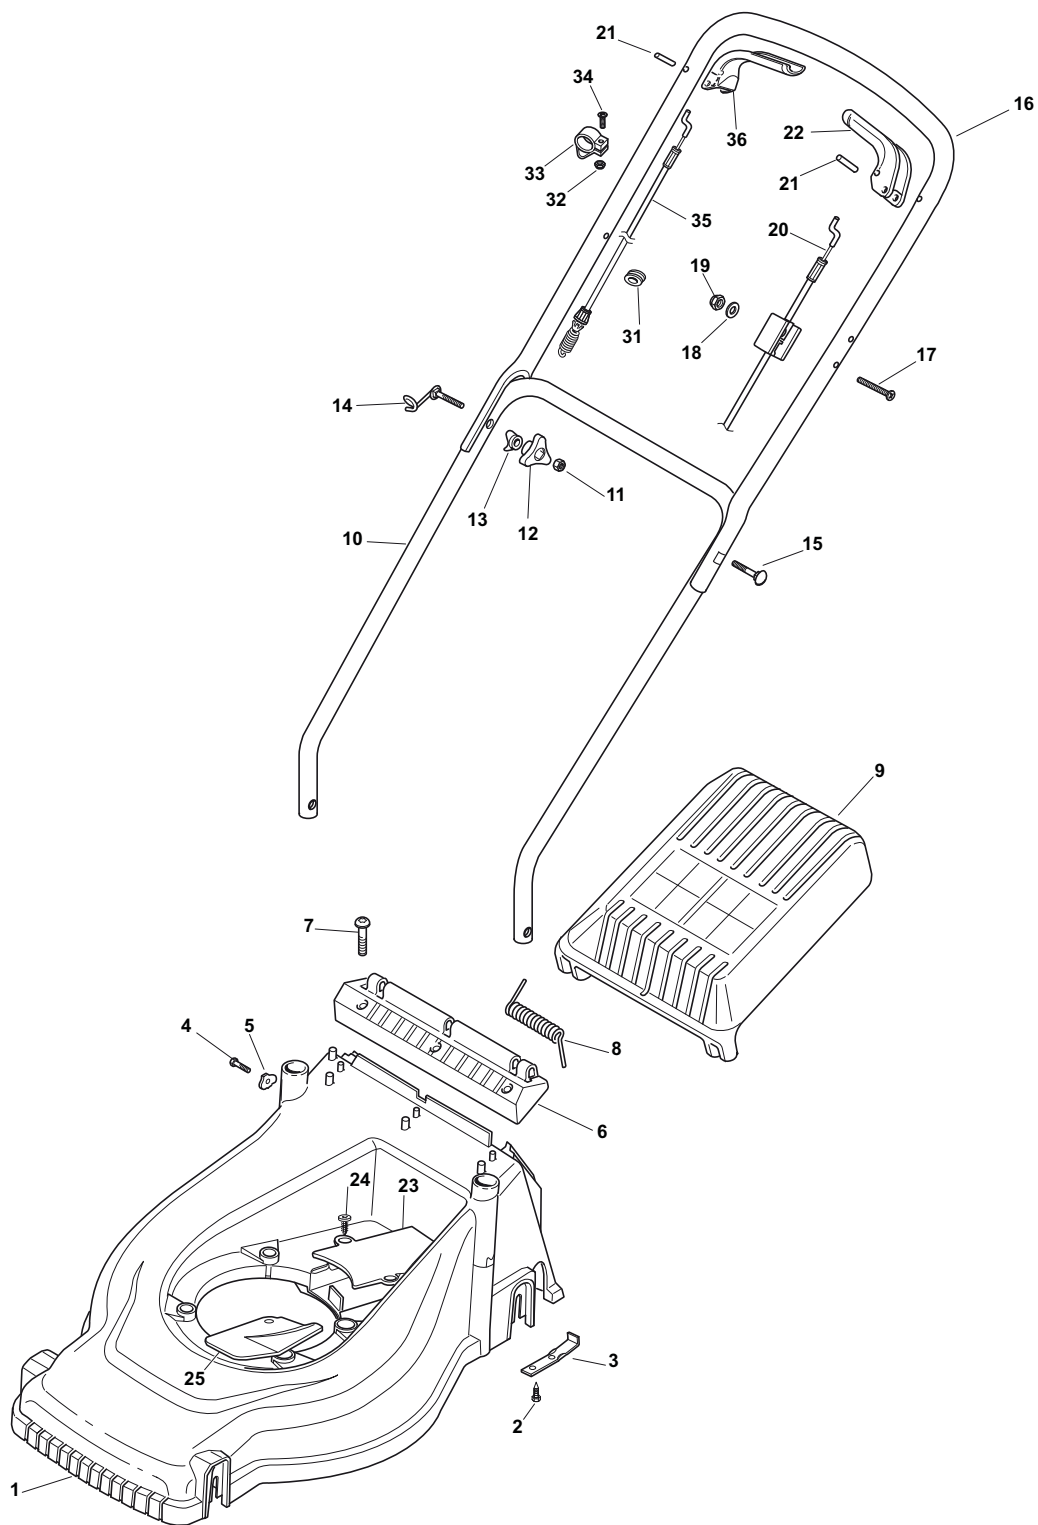

POS	PART. NO	Q.ty	DESCRIPTION	DESCRIZIONE	DESCRIPTION	BESCHREIBUNG	REMARKS
1	322066700/0	1	Deck Red	Chassis Rosso	Châssis Rouge	Gehäuse Rot	
2	112728680/0	4	Screw	Vite	Vis	Schraube	
3	322608531/0	2	Rear Stiffening	Rinforzo Posteriore	Réinforcement Arriere	Hinterverstärkung	
4	112728450/0	2	Screw	Vite	Vis	Schraube	
5	322545135/0	2	Plate	Piastrina	Plaquette	Plättchen	
6	322785165/0	1	Support	Supporto	Support	Halter	
7	112728686/0	3	Screw	Vite	Vis	Schraube	
8	122450430/0	1	Spring	Molla	Ressort	Feder	
9	322600079/1	1	Stone-Guard	Parasassi	Pare-Pierres	Prallblech	
10	381006609/0	1	Handle, Lower Part	Parte Inf Maniglia	Poignée, Partie Inferieure	Griff, Unterteil	
11	112293200/0	2	Nut	Dado	Ecrou	Mutter	
12	122399900/0	2	Knob	Manopolina	Poignée	Griff	
13	122680006/1	2	Washer	Rosetta	Rondelle	Scheibe	
14	181003801/1	1	Guide Spring	Molla Guida	Ressort De Guide	Feder Führer	
15	112819201/0	1	Screw	Vite	Vis	Schraube	
16	381006577/0	1	Handle, Upper Part	Manico, Parte Sup	Mancheron, Partie Superieure	Holm, Oberteil	
17	112674700/0	1	Screw	Vite	Vis	Schraube	
18	112521330/0	1	Washer	Rosetta	Rondelle	Scheibe	
19	112292100/0	1	Nut	Dado	Ecrou	Mutter	
20	181000613/0	1	Cable, Thread Engine Brake	Cavo Freno Motore	Cable Frein Moteur	Kabel, Motorbremse	B&S
20	181000614/0	1	Cable, Thread Engine Brake	Cavo Freno Motore	Cable Frein Moteur	Kabel, Motorbremse	GGP
20	181030079/0	1	Cable, Thread Engine Brake	Cavo Freno Motore	Cable Frein Moteur	Kabel, Motorbremse	GGP100cc
21	112645710/0	2	Pin	Perno	Pivot	Bolzen	
22	322321700/1	1	Lever, Eng. Brake	Leva Freno Motore	Levier Frein Moteur	Hebel, Motorbremse	
23	122060171/0	1	Protection, Belt	Carter Cinghia	Protection Courroie	Schutz, Riemen	
24	112728686/0	2	Screw	Vite	Vis	Schraube	
25	322484070/1	1	Muffler Guard	Paracalore	Grille De Proctection	Schutzabdeckung	
31	118564520/1	1	Fair Lead	Passacavo	Passe Cable	Kabeldurchgang	
32	112292100/0	1	Nut	Dado	Ecrou	Mutter	
33	322806521/0	1	Clamp	Staffa	Etrier	Bride	
34	112769616/0	1	Screw	Vite	Vis	Schraube	
35	381000704/0	1	Cable, Rear Drive	Cavo Comando Trazione	Câble, Comm. Traction	Kabel, Antrieb	
36	322321701/0	1	Driving Lever	Leva Trazione	Levier Traction	Antriebhebel