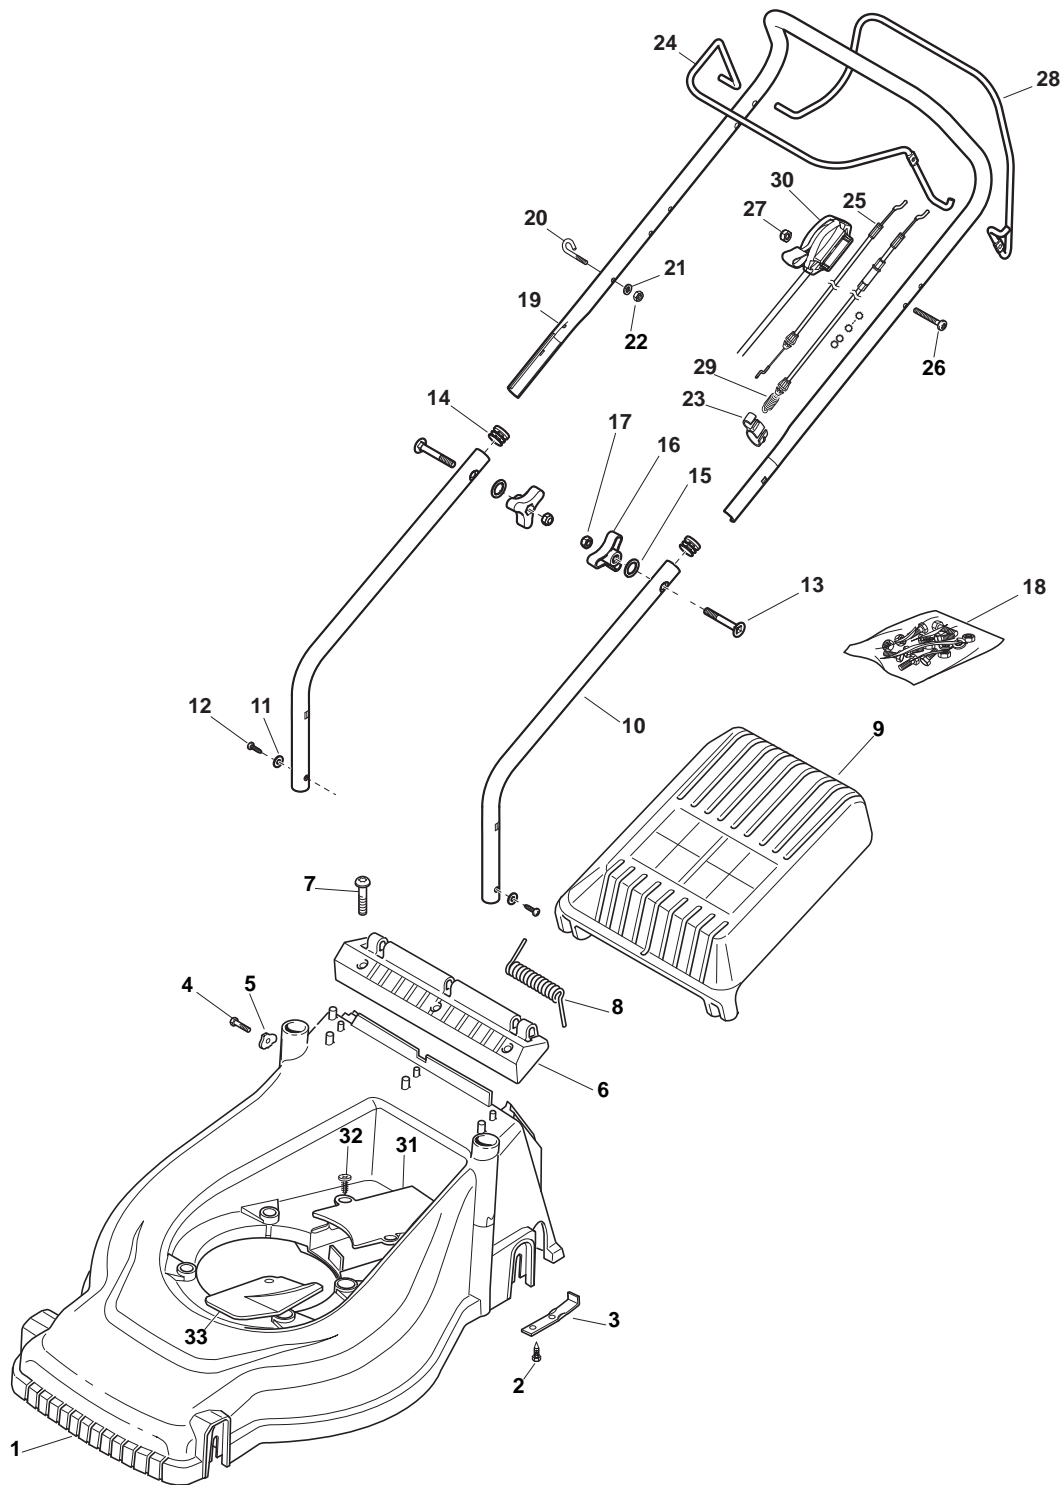

POS	PART. NO	Q.ty	DESCRIPTION	DESCRIZIONE	DESCRIPTION	BESCHREIBUNG	REMARKS
1	322066700/0	1	Deck Red	Chassis Rosso	Châssis Rouge	Gehäuse Rot	
2	112728680/0	4	Screw	Vite	Vis	Schraube	
3	322608531/0	2	Rear Stiffening	Rinforzo Posteriore	Réforcement Arriere	Hinterverstärkung	
4	112728450/0	2	Screw	Vite	Vis	Schraube	
5	322545135/0	2	Plate	Piastrina	Plaquette	Plättchen	
6	322785165/0	1	Support	Supporto	Support	Halter	
7	112728686/0	3	Screw	Vite	Vis	Schraube	
8	122450430/0	1	Spring	Molla	Ressort	Feder	
9	322600079/1	1	Stone-Guard	Parasassi	Pare-Pierres	Prallblech	
10	381006769/0	2	Handle, Lower Part	Parte Inf Maniglia	Poignée, Partie Inferieure	Griff, Unterteil	
11	112523020/0	2	Washer	Rosetta	Rondelle	Scheibe	
12	112728450/0	2	Screw	Vite	Vis	Schraube	
13	112819110/0	2	Screw	Vite	Vis	Schraube	
14	118566110/0	2	Cap	Puntale	Bouchon	Gummistopfen	
15	122671651/0	2	Washer	Rosetta	Rondelle	Scheibe	
16	122399900/0	2	Knob	Manopolina	Poignée	Griff	
17	112293200/0	2	Nut	Dado	Ecrou	Mutter	
18	381008687/0	1	Outfit, Screws	Dotazione Viteria	Dotation Visserie	Satz, Schrauben	
19	381006739/0	1	Handle, Upper Part	Manico, Parte Sup	Mancheron, Partie Superieure	Holm, Oberteil	
19	381006745/0	1	Handle, Upper Part with sponge handgrip	Manico, Parte Sup. con impugantura in spugna	Mancheron, Partie Superieure avec éponge poignée	Holm, Oberteil Handgriff Schwamm	
20	122430313/0	1	Guide Spring	Molla Guida	Ressort De Guide	Feder Führer	
21	112521330/0	1	Washer	Rosetta	Rondelle	Scheibe	
22	112154510/0	1	Nut	Dado	Ecrou	Mutter	
23	118390020/0	1	Fairlead	Fermacavo	Fixation Cable	Kabelbefestigung	
24	181003363/1	1	Lever, Engine Brake Black	Leva Freno Motore Nero	Levier Frein Moteur Noir	Hebel, Motorbremse Schwarz	
24	381003365/0	1	Lever, Engine Brake Yellow	Leva Freno Motore, Giallo	Levier Frein Moteur Jaune	Hebel, Motorbremse, Gelb	
24	381003376/0	1	Lever, Engine Brake Red	Leva Freno Motore, Rosso	Levier Frein Moteur Rouge	Hebel, Motorbremse, Rot	
25	181030053/0	1	Cable, Thread Engine Brake	Cavo Freno Motore	Cable Frein Moteur	Kabel, Motorbremse	GGP150cc
25	181030079/0	1	Cable, Thread Engine Brake	Cavo Freno Motore	Cable Frein Moteur	Kabel, Motorbremse	GGP100cc-B&S
26	112727783/0	1	Screw	Vite	Vis	Schraube	
27	112154510/0	1	Nut	Dado	Ecrou	Mutter	
28	181003364/0	1	Lever, Driving Black	Leva Trazione Nero	Levier Traction Noir	Hebel, Antrieb Schwarz	
28	381003366/0	1	Lever, Driving Yellow	Leva Trazione Giallo	Levier Traction Jaune	Hebel, Antrieb Gelb	
28	381003377/0	1	Lever, Driving Red	Leva Trazione Rosso	Levier Traction Rouge	Hebel, Antrieb Rot	
29	381030051/0	1	Cable, Rear Drive	Cavo Comando Trazione	Câble, Comm. Traction	Kabel, Antrieb	
30	181005504/1	1	Throttle Cable	Cavo Acceleratore	Cable, Accelérateur	Gashebel Kabel	GGP150cc
30	181005518/0	1	Throttle Cable	Cavo Acceleratore	Cable, Accelérateur	Gashebel Kabel	B&S
30	181005524/0	1	Throttle Cable	Cavo Acceleratore	Cable, Accelérateur	Gashebel Kabel	GGP100cc
31	122060171/0	1	Protection, Belt	Carter Cinghia	Protection Courroire	Schutz, Riemen	
32	112728686/0	2	Screw	Vite	Vis	Schraube	
33	322484070/1	1	Muffler Guard	Paracalore	Grille De Protection	Schutzabdeckung