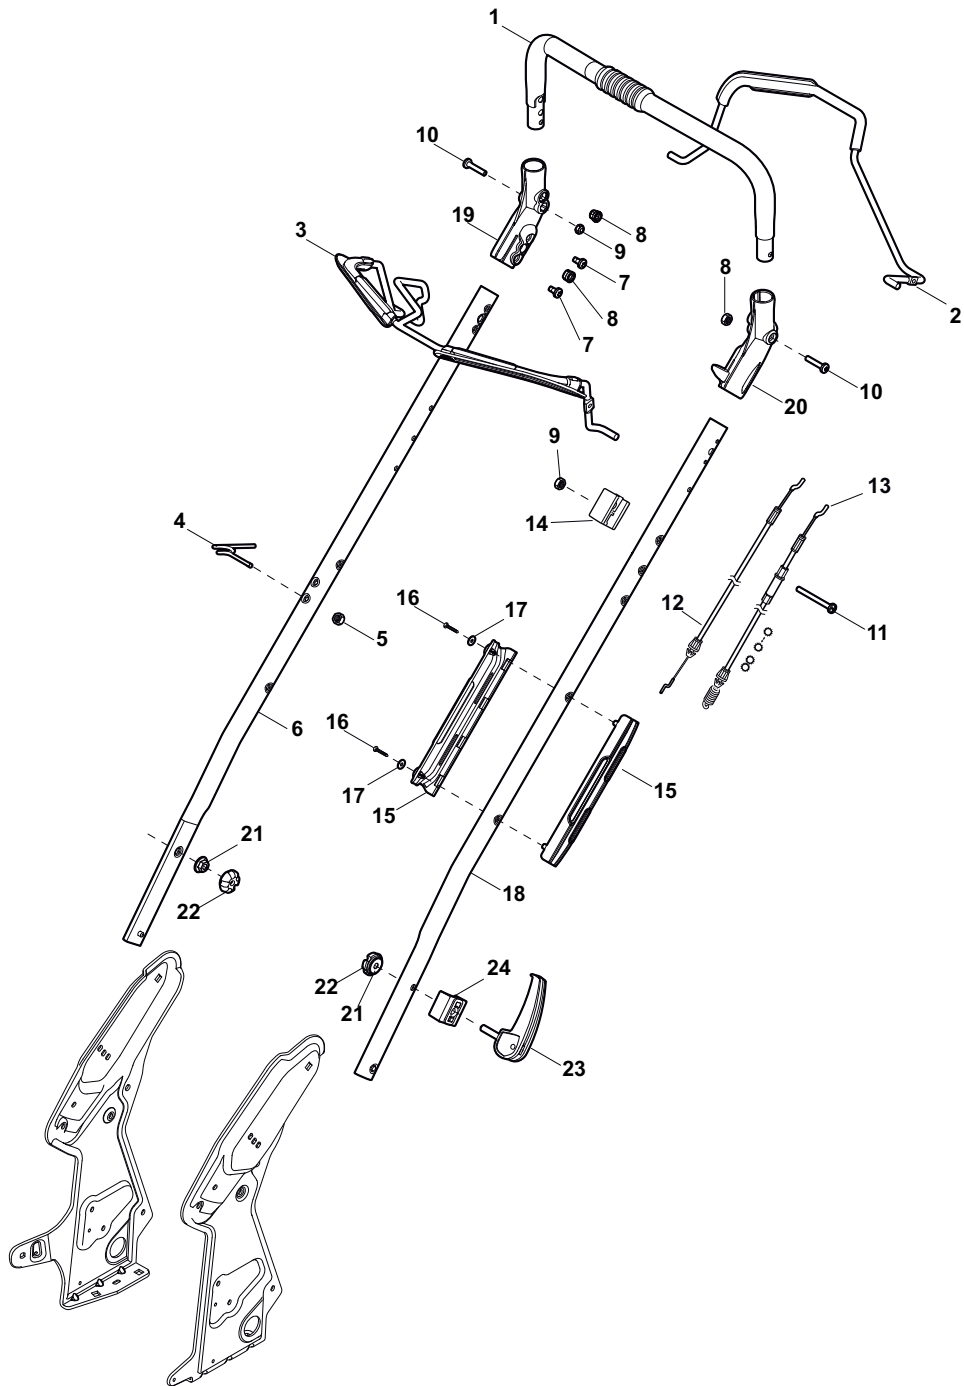

POS	PART. NO	Q.ty	DESCRIPTION	DESCRIZIONE	DESCRIPTION	BESCHREIBUNG	REMARKS
1	381006670/2	1	Handgrip	Impugnatura	Poignée	Handgriff	
2	381003349/0	1	Lever, Driving	Leva Trazione	Levier Traction	Antriebhebel	
3	381003344/0	1	Lever, Engine Brake	Leva Freno Motore	Levier Frein Moteur	Hebel, Motorbremse	
4	122430309/0	1	Spring	Molla	Ressort	Feder	
5	112154330/0	1	Nut	Dado	Ecrou	Mutter	
6	381006821/0	1	Handle Grey, Right	Manico Grigio, Parte Dx	Mancheron Gris, D	Holm Grau, Rechte	Grey
6	381006895/0	1	Handle Black, R	Manico Nero, Parte Dx	Mancheron Noir, D	Holm Schwarz, Rechte	Black
7	112735662/1	4	Screw	Vite	Vis	Schraube	
8	322041967/0	4	Bush	Bussola	Douille	Büchse	
8	322041967/1	3	Bush	Bussola	Douille	Büchse	
9	112154510/0	3	Nut	Dado	Ecrou	Mutter	
10	112728721/0	2	Screw	Vite	Vis	Schraube	
11	112727784/0	1	Screw	Vite	Vis	Schraube	
12	181030066/0	1	Cable, Thread Engine Brake	Cavo Freno Motore	Cable Frein Moteur	Kabel, Motorbremse	
13	381030068/0	1	Cable, Rear Drive	Cavo Comando Trazione	Câble, Comm. Traction	Kabel, Antrieb	
14	322551639/0	1	Plate	Piastrina	Plaquette	Plättchen	
15	322806644/0	1	Protection	Cappuccio	Capuchon	Stecker	
16	112727812/0	2	Screw	Vite	Vis	Schraube	
17	112523000/1	2	Washer	Rosetta	Rondelle	Scheibe	
18	381006823/0	1	Handle Grey, Left	Manico Grigio, Parte Sx	Mancheron Gris, G	Holm Grau, Linke	Grey
18	381006897/0	1	Handle Black, L	Manico Nero, Parte Sx	Mancheron Noir, G	Holm Schwarz, Linke	Black
19	322488301/0	1	Support , R	Supporto, Parte Dx	Support, D	Halter, Rechte	
20	322488303/0	1	Support, L	Supporto, Parte Sx	Support, G	Halter, Linke	
21	112154220/0	2	Nut	Dado	Ecrou	Mutter	
22	322399835/0	2	Knob	Manopolina	Poignée	Griff	
23	381003253/0	2	Handle	Maniglia	Poignée	Griff	
24	322680017/0	2	Support	Supporto	Support	Halter