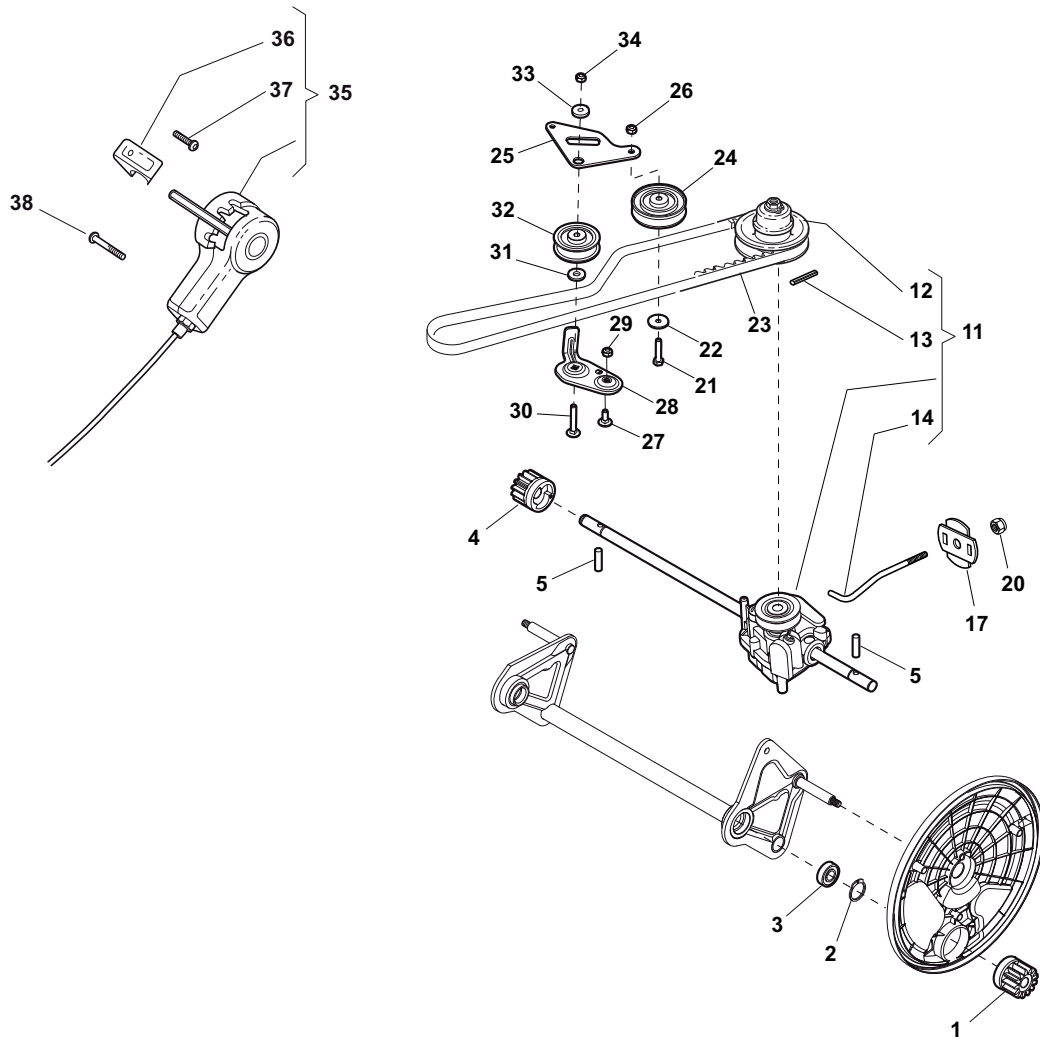

POS	PART. NO	Q.ty	DESCRIPTION	DESCRIZIONE	DESCRIPTION	BESCHREIBUNG	REMARKS
1	122570132/0	1	Pinion L	Pignone Sx	Pignon G	Ritzel Linkes	
2	112608600/0	4	Seeger	Seeger	Seeger	Seeger	
3	119216035/0	2	Bearing	Cuscinetto	Coussinet	Lager	
4	122570131/0	1	Pinion R	Pignone Dx	Pignon D	Ritzel Rechtes	
5	122753000/0	2	Pin	Perno	Pivot	Bolzen	
11	181003107/1	1	Gear Box	Gruppo Trazione	Groupe Traction	Antrieb	
12	122601925/0	1	Pulley	Puleggia	Poulie	Riemenscheibe	
13	112645700/0	1	Pin	Perno	Pivot	Bolzen	
14	122033298/0	1	Adjustment Rod	Asta Regolazione	Tige Reglage	Verstellungstange	
17	322675113/0	2	Washer	Rosetta	Rondelle	Scheibe	
20	112154510/0	1	Nut	Dado	Ecrou	Mutter	
21	112674550/0	1	Screw	Vite	Vis	Schraube	
22	112523050/0	1	Washer	Rosetta	Rondelle	Scheibe	
23	135064385/0	1	Belt	Cinghia	Courroire	Riemen	
24	122601914/0	1	Pulley	Puleggia	Poulie	Riemenscheibe	
25	322322835/0	1	Lever	Leva	Levier	Hebel	
26	112154510/0	1	Nut	Dado	Ecrou	Mutter	
27	112815205/0	1	Screw	Vite	Vis	Schraube	
28	322806637/1	1	Support	Supporto	Support	Halter	
29	112154510/0	1	Nut	Dado	Ecrou	Mutter	
30	112815240/0	1	Screw	Vite	Vis	Schraube	
31	122671653/0	1	Washer	Rosetta	Rondelle	Scheibe	
32	122601915/0	1	Pulley	Puleggia	Poulie	Riemenscheibe	
33	122671656/0	1	Washer	Rosetta	Rondelle	Scheibe	
34	112154510/0	1	Nut	Dado	Ecrou	Mutter	
35	381007189/0	1	Cable, Speed Drive Control	Cavo Comando Marce	Cable, Comm. Changement Vitesse	Kabel, Gängeschaltun	
36	322399820/0	1	Knob	Manopolina	Poignée	Griff	
37	112728702/0	2	Screw	Vite	Vis	Schraube	
38	112728536/0	2	Screw	Vite	Vis	Schraube