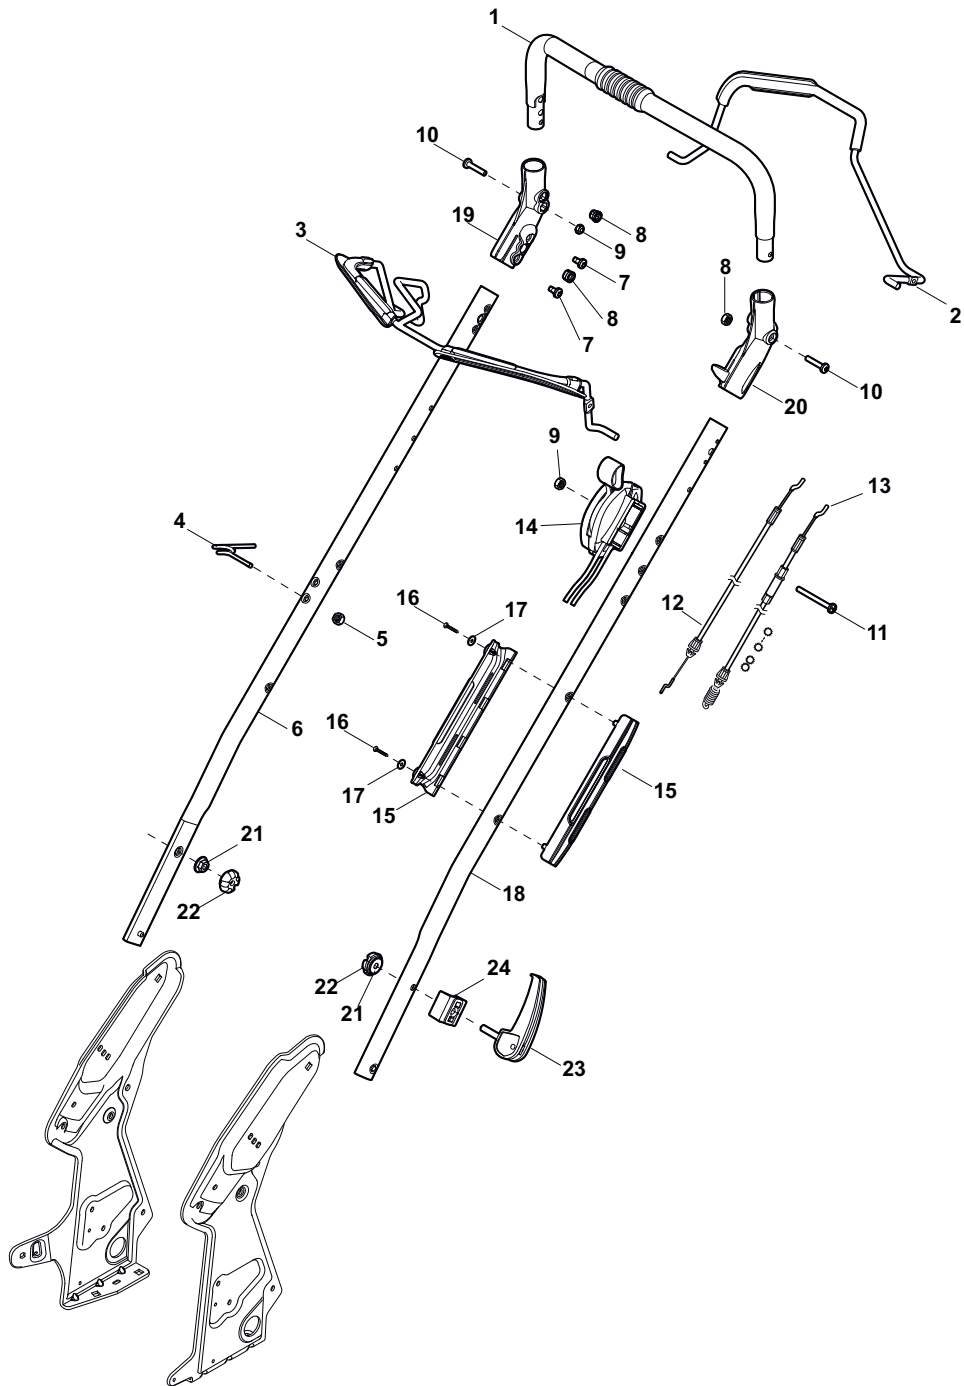

POS	PART. NO	Q.ty	DESCRIPTION	DESCRIZIONE	DESCRIPTION	BESCHREIBUNG	REMARKS
1	381006670/2	1	Handgrip	Impugnatura	Poignée	Handgriff	
2	381003349/0	1	Lever, Driving	Leva Trazione	Levier Traction	Antriebhebel	
3	381003344/0	1	Lever, Engine Brake	Leva Freno Motore	Levier Frein Moteur	Hebel, Motorbremse	
4	122430309/0	1	Spring	Molla	Ressort	Feder	
5	112154330/0	1	Nut	Dado	Ecrou	Mutter	
6	381006821/0	1	Handle Grey, Right	Manico Grigio, Parte Dx	Mancheron Gris, D	Holm Grau, Rechte	Grey
6	381006895/0	1	Handle Black, R	Manico Nero, Parte Dx	Mancheron Noir, D	Holm Schwarz, Rechte	Black
7	112735662/1	4	Screw	Vite	Vis	Schraube	
8	322041967/1	4	Bush	Bussola	Douille	Büchse	
9	112154510/0	3	Nut	Dado	Ecrou	Mutter	
10	112728721/0	2	Screw	Vite	Vis	Schraube	
11	112727786/0	1	Screw	Vite	Vis	Schraube	
12	181030065/0	1	Cable, Thread Engine Brake	Cavo Freno Motore	Cable Frein Moteur	Kabel, Motorbremse	
13	381030067/0	1	Cable, Rear Drive	Cavo Comando Trazione	Câble, Comm. Traction	Kabel, Antrieb	
14	181005501/1	1	Throttle Cable	Cavo Acceleratore	Cable, Accelérateur	Gashebel Kabel	GGP
14	181005502/1	1	Throttle Cable	Cavo Acceleratore	Cable, Accelérateur	Gashebel Kabel	B&S
14	181005503/1	1	Throttle Cable	Cavo Acceleratore	Cable, Accelérateur	Gashebel Kabel	HONDA
14	181005525/0	1	Throttle Cable	Cavo Acceleratore	Cable, Accelérateur	Gashebel Kabel	B&S E Series
14	181005520/1	1	Throttle Cable	Cavo Acceleratore	Cable, Accelérateur	Gashebel Kabel	DOV
15	322806644/0	1	Protection	Cappuccio	Capuchon	Stecker	
16	112727812/0	2	Screw	Vite	Vis	Schraube	
17	112523000/1	2	Washer	Rosetta	Rondelle	Scheibe	
18	381006823/0	1	Handle Grey, Left	Manico Grigio, Parte Sx	Mancheron Gris, G	Holm Grau, Linke	Grey
18	381006897/0	1	Handle Black, L	Manico Nero, Parte Sx	Mancheron Noir, G	Holm Schwarz, Linke	Black
19	322488301/0	1	Support , R	Supporto, Parte Dx	Support, D	Halter, Rechte	
20	322488303/0	1	Support, L	Supporto, Parte Sx	Support, G	Halter, Linke	
21	112154220/0	2	Nut	Dado	Ecrou	Mutter	
22	322399835/0	2	Knob	Manopolina	Poignée	Griff	
23	381003253/0	2	Handle	Maniglia	Poignée	Griff	
24	322680017/0	2	Support	Supporto	Support	Halter