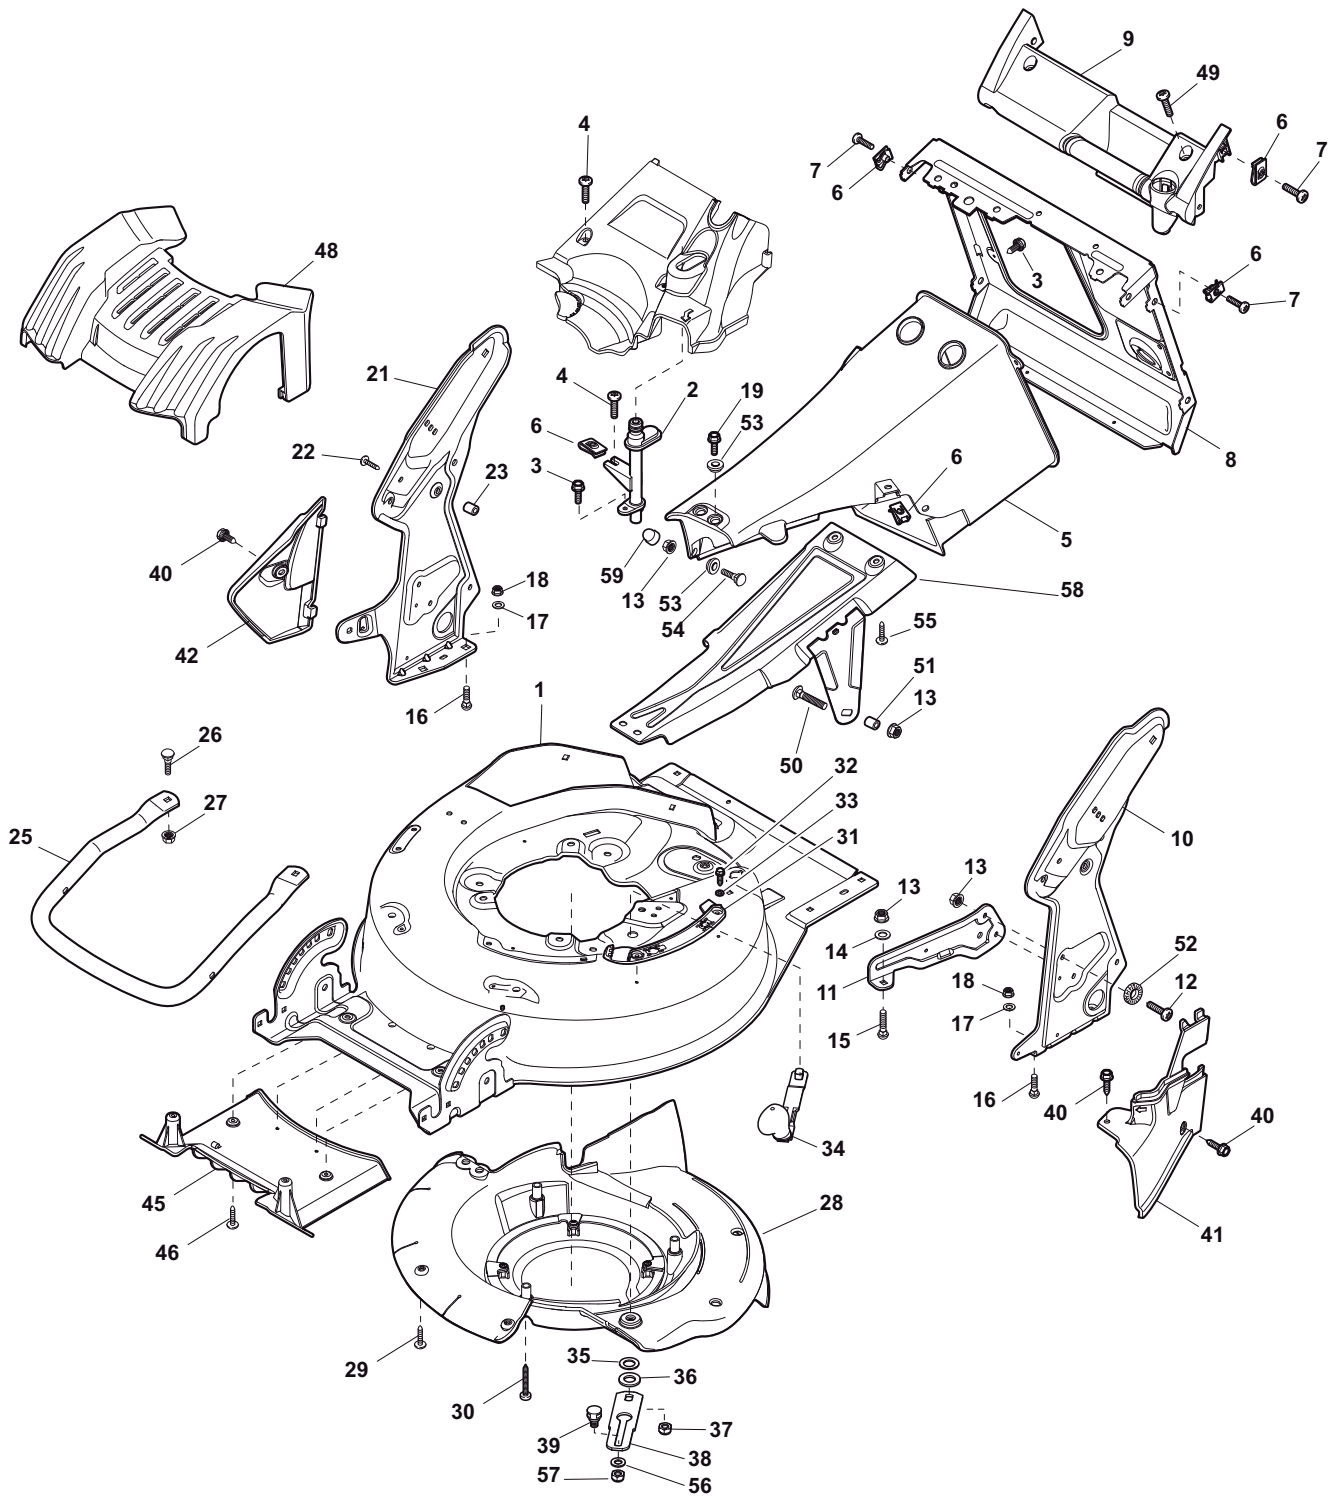

POS	PART. NO	Q.ty	DESCRIPTION	DESCRIZIONE	DESCRIPTION	BESCHREIBUNG	REMARKS
1	381003943/0	1	Deck INOX	Chassis INOX	Châssis INOX	Gehäuse INOX	
1	381003865/0	1	Deck Yellow	Chassis Giallo	Châssis Jaune	Gehäuse Gelb	
2	322034001/1	1	Washing Connection	Attacco Acqua Lavaggio	Attaque Lavage	Waschenverbindung	
3	125943004/0	5	Screw	Vite	Vis	Schraube	
4	112815200/0	2	Screw	Vite	Vis	Schraube	
5	322108297/0	1	Conveyor Yellow	Convogliatore Giallo	Convoyeur Jaune	Leitblechsatz Gelb	
6	112437507/0	12	Plate	Piastrina	Plaquette	Plättchen	
7	112727802/0	8	Screw	Vite	Vis	Schraube	
8	381545321/0	1	Rear Plate	Piastra Posteriore	Plaque Arriere	Platte, Hinter	
8	381545323/0	1	Rear Plate	Piastra Posteriore	Plaque Arriere	Platte, Hinter	TR-E Version
9	322785282/0	1	Support	Supporto	Support	Halter	
10	381545327/0	1	Bracket, L	Staffa Sx	Etrier Gauche	Steigbügel, Linke	
11	322545191/0	1	Support	Supporto	Support	Halter	
12	112727803/0	2	Screw	Vite	Vis	Schraube	
13	112154510/0	4	Nut	Dado	Ecrou	Mutter	
14	112521330/0	1	Washer	Rosetta	Rondelle	Scheibe	
15	112815200/0	1	Screw	Vite	Vis	Schraube	
16	112818690/0	4	Screw	Vite	Vis	Schraube	
17	112521350/0	4	Washer	Rosetta	Rondelle	Scheibe	
18	112155000/0	4	Nut	Dado	Ecrou	Mutter	
19	112727801/0	2	Screw	Vite	Vis	Schraube	
21	381545325/0	1	Bracket, R	Staffa Dx	Etrier Droit	Steigbügel, Rechte	
22	112735662/1	2	Screw	Vite	Vis	Schraube	
23	122534128/0	2	Pin	Perno	Pivot	Bolzen	
25	381393701/0	2	Protection	Cappuccio	Capuchon	Stecker	
26	112815205/0	2	Screw	Vite	Vis	Schraube	
27	112154510/0	2	Nut	Dado	Ecrou	Mutter	
28	381102202/0	1	Protection Mulching	Carter Mulching	Protection Mulching	Schutz Mulching	
29	125943004/0	2	Screw	Vite	Vis	Schraube	
30	112735115/0	3	Screw	Vite	Vis	Schraube	
31	322500052/1	1	Shoe	Pattino	Bloc De Glissement	Gleitblock	
32	112731580/0	2	Screw	Vite	Vis	Schraube	
33	112521331/0	2	Washer	Rosetta	Rondelle	Scheibe	
34	381003338/0	1	Lever	Leva Comando	Levier	Hebel	
35	321660100/0	1	Washer	Rosetta	Rondelle	Scheibe	
36	112521370/0	1	Washer	Rosetta	Rondelle	Scheibe	
37	112293201/0	1	Nut	Dado	Ecrou	Mutter	
38	322320009/0	1	Lever	Leva	Levier	Hebel	
39	122042022/0	1	Bush	Bussola	Douille	Büchse	
40	125943004/0	3	Screw	Vite	Vis	Schraube	
41	322109826/0	1	Guard Black	Carter Nero	Couvre, Noir	Kappe, Schwarz	
42	322109825/0	1	Guard Black	Carter Nero	Couvre, Noir	Kappe, Schwarz	
45	322500100/0	1	Front Combi	Pettine Anteriore	Vorne Comb	Peigne Avant	
46	112728706/0	6	Screw	Vite	Vis	Schraube	
48	322226135/0	1	Mask, Yellow	Mascherina, Giallo	Mesque, Jaune	Maske, Gelb	
48	322226138/0	1	Mask, Black	Mascherina, Nero	Mesque, Noir	Maske, Schwarz	
49	112727801/0	2	Screw	Vite	Vis	Schraube	
50	112815270/0	2	Screw	Vite	Vis	Schraube	
51	122671664/0	2	Spacer	Distanziale	Entretoise	Distanzring	
52	112540040/0	2	Washer	Rosetta	Rondelle	Scheibe	
53	325160039/0	6	Spacer	Distanziale	Entretoise	Distanzring	
54	112794986/0	1	Screw	Vite	Vis	Schraube	
55	112727799/0	2	Screw	Vite	Vis	Schraube	
56	112521350/0	1	Washer	Rosetta	Rondelle	Scheibe	
57	112155000/0	1	Nut	Dado	Ecrou	Mutter	
58	381608501/0	1	Stiffening Lower	Rinforzo Inf	Réinforcement Inf	Verstärkung Untere	
59	118203853/0	1	Protection	Cappuccio	Capuchon	Stecker