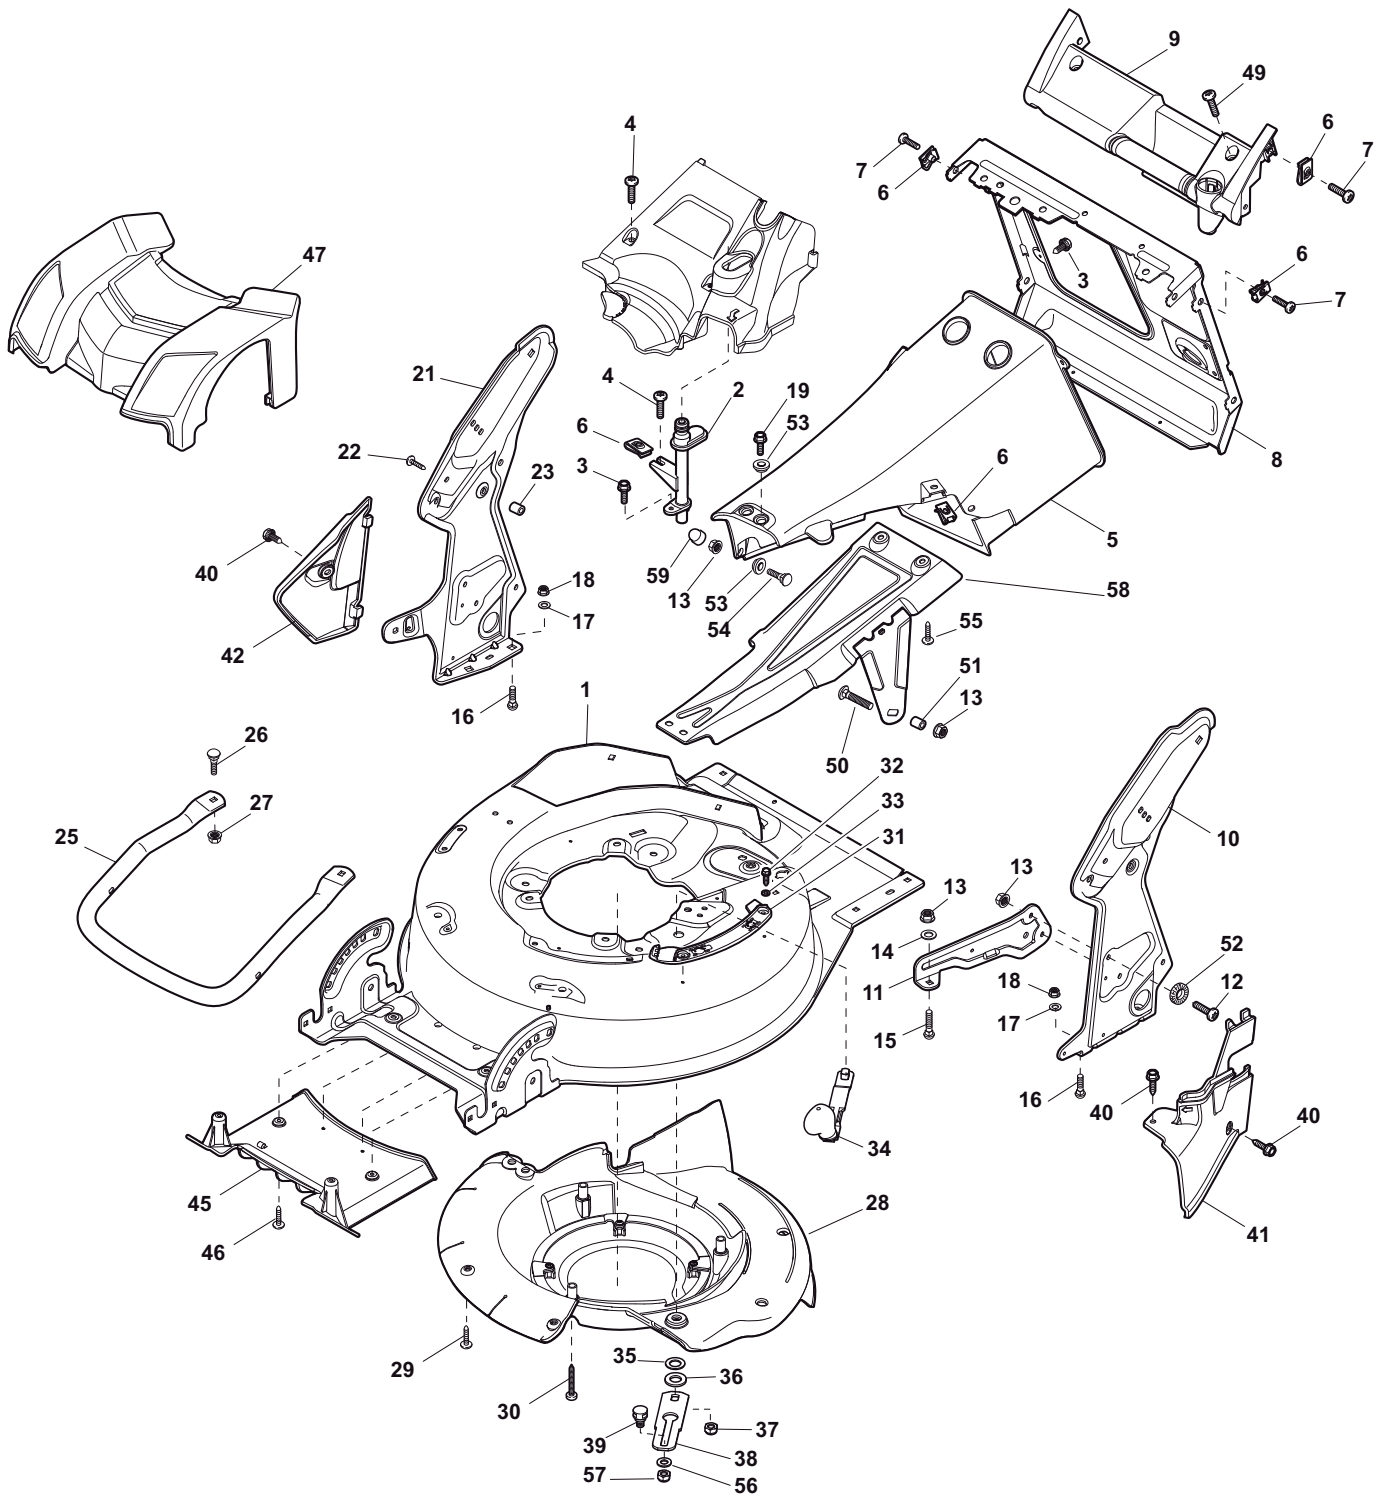

POS	PART. NO	Q.ty	DESCRIPTION	DESCRIZIONE	DESCRIPTION	BESCHREIBUNG	REMARKS
1	381003943/0	1	Deck INOX	Chassis INOX	Châssis INOX	Gehäuse INOX	
1	381003867/0	1	Deck Grey	Chassis Grigio	Châssis Gris	Gehäuse Grau	
2	322034001/1	1	Washing Connection	Attacco Acqua Lavaggio	Attaque Lavage	Waschenverbindung	
3	125943004/0	5	Screw	Vite	Vis	Schraube	
4	112815200/0	2	Screw	Vite	Vis	Schraube	
5	322108296/0	1	Conveyor Red	Convogliatore Rosso	Convoyeur Rouge	Leitblechsatz Rot	
6	112437507/0	12	Plate	Piastrina	Plaquette	Plättchen	
7	112727802/0	8	Screw	Vite	Vis	Schraube	
8	381545321/0	1	Rear Plate	Piastra Posteriore	Plaque Arriere	Platte, Hinter	
8	381545323/0	1	Rear Plate	Piastra Posteriore	Plaque Arriere	Platte, Hinter	TR-E Version
9	322785282/0	1	Support	Supporto	Support	Halter	
10	381545327/0	1	Bracket, L	Staffa Sx	Etrier Gauche	Steigbügel, Linke	
11	322545191/0	1	Support	Supporto	Support	Halter	
12	112727803/0	2	Screw	Vite	Vis	Schraube	
13	112154510/0	4	Nut	Dado	Ecrou	Mutter	
14	112521330/0	1	Washer	Rosetta	Rondelle	Scheibe	
15	112815200/0	1	Screw	Vite	Vis	Schraube	
16	112818690/0	4	Screw	Vite	Vis	Schraube	
17	112521350/0	4	Washer	Rosetta	Rondelle	Scheibe	
18	112155000/0	4	Nut	Dado	Ecrou	Mutter	
19	112727801/0	2	Screw	Vite	Vis	Schraube	
21	381545325/0	1	Bracket, R	Staffa Dx	Etrier Droit	Steigbügel, Rechte	
22	112735662/1	2	Screw	Vite	Vis	Schraube	
23	122534128/0	2	Pin	Perno	Pivot	Bolzen	
25	381393701/0	2	Protection	Cappuccio	Capuchon	Stecker	
26	112815205/0	2	Screw	Vite	Vis	Schraube	
27	112154510/0	2	Nut	Dado	Ecrou	Mutter	
28	381102202/0	1	Protection Mulching	Carter Mulching	Protection Mulching	Schutz Mulching	
29	125943004/0	2	Screw	Vite	Vis	Schraube	
30	112735115/0	3	Screw	Vite	Vis	Schraube	
31	322500052/1	1	Shoe	Pattino	Bloc De Glissement	Gleitblock	
32	112731580/0	2	Screw	Vite	Vis	Schraube	
33	112521331/0	2	Washer	Rosetta	Rondelle	Scheibe	
34	381003338/0	1	Lever	Leva Comando	Levier	Hebel	
35	321660100/0	1	Washer	Rosetta	Rondelle	Scheibe	
36	112521370/0	1	Washer	Rosetta	Rondelle	Scheibe	
37	112293201/0	1	Nut	Dado	Ecrou	Mutter	
38	322320009/0	1	Lever	Leva	Levier	Hebel	
39	122042022/0	1	Bush	Bussola	Douille	Büchse	
40	125943004/0	3	Screw	Vite	Vis	Schraube	
41	322109826/0	1	Guard Black	Carter Nero	Couvre, Noir	Kappe, Schwarz	
42	322109825/0	1	Guard Black	Carter Nero	Couvre, Noir	Kappe, Schwarz	
45	322500100/0	1	Front Combi	Pettine Anteriore	Vorne Comb	Peigne Avant	
46	112728706/0	6	Screw	Vite	Vis	Schraube	
47	322226134/0	1	Mask, Red	Mascherina, Rosso	Mesque, Rouge	Maske, Rot	
49	112727801/0	2	Screw	Vite	Vis	Schraube	
50	112815270/0	2	Screw	Vite	Vis	Schraube	
51	122671664/0	2	Spacer	Distanziale	Entretoise	Distanzring	
52	112540040/0	2	Washer	Rosetta	Rondelle	Scheibe	
53	325160039/0	6	Spacer	Distanziale	Entretoise	Distanzring	
54	112794986/0	1	Screw	Vite	Vis	Schraube	
55	112727799/0	2	Screw	Vite	Vis	Schraube	
56	112521350/0	1	Washer	Rosetta	Rondelle	Scheibe	
57	112155000/0	1	Nut	Dado	Ecrou	Mutter	
58	381608501/0	1	Stiffening Lower	Rinforzo Inf	Réinforcement Inf	Verstärkung Untere	
59	118203853/0	1	Protection	Cappuccio	Capuchon	Stecker