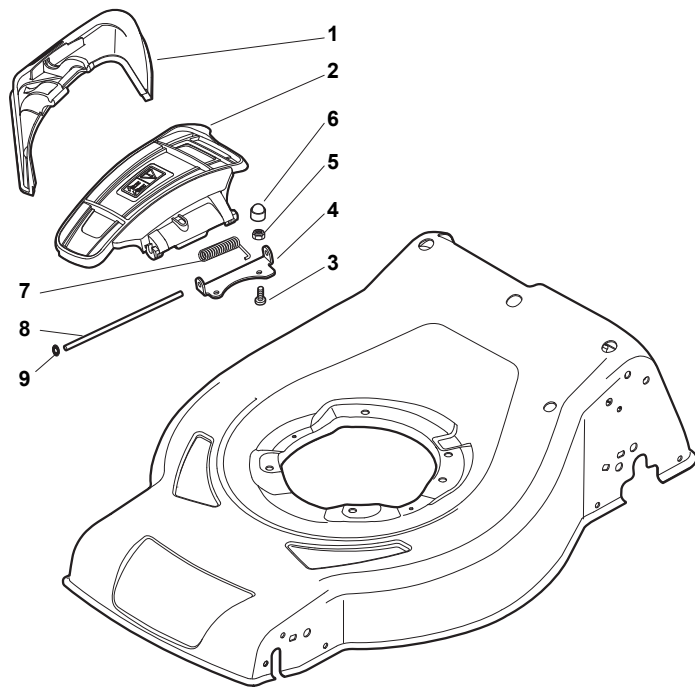

POS	PART. NO	Q.ty	DESCRIPTION	DESCRIZIONE	DESCRIPTION	BESCHREIBUNG	REMARKS
1	322108309/0	1	Rear Conveyor Assy	Convogl. Posteriore	Ens. Convoyeur Post.	Hinterleitblechsatz	
2	322600238/0	1	Ejection Guard	Protezione Uscita	Protection Sortie	Auswurfschutz	
3	112727803/0	2	Screw	Vite	Vis	Schraube	
4	322806639/0	1	Fulcrum Pin	Perno Fulcro	Pivot	Gelenkpunkt	
5	112154510/0	2	Nut	Dado	Ecrou	Mutter	
6	118203853/0	2	Protection	Cappuccio	Capuchon	Stecker	
7	122450456/0	1	Spring	Molla	Ressort	Feder	
8	122517869/0	1	Pin	Perno	Pivot	Bolzen	
9	112604896/0	2	Crown Fastener	Fissatore A Corona	Fixateur A Couronne	Kronescheibe