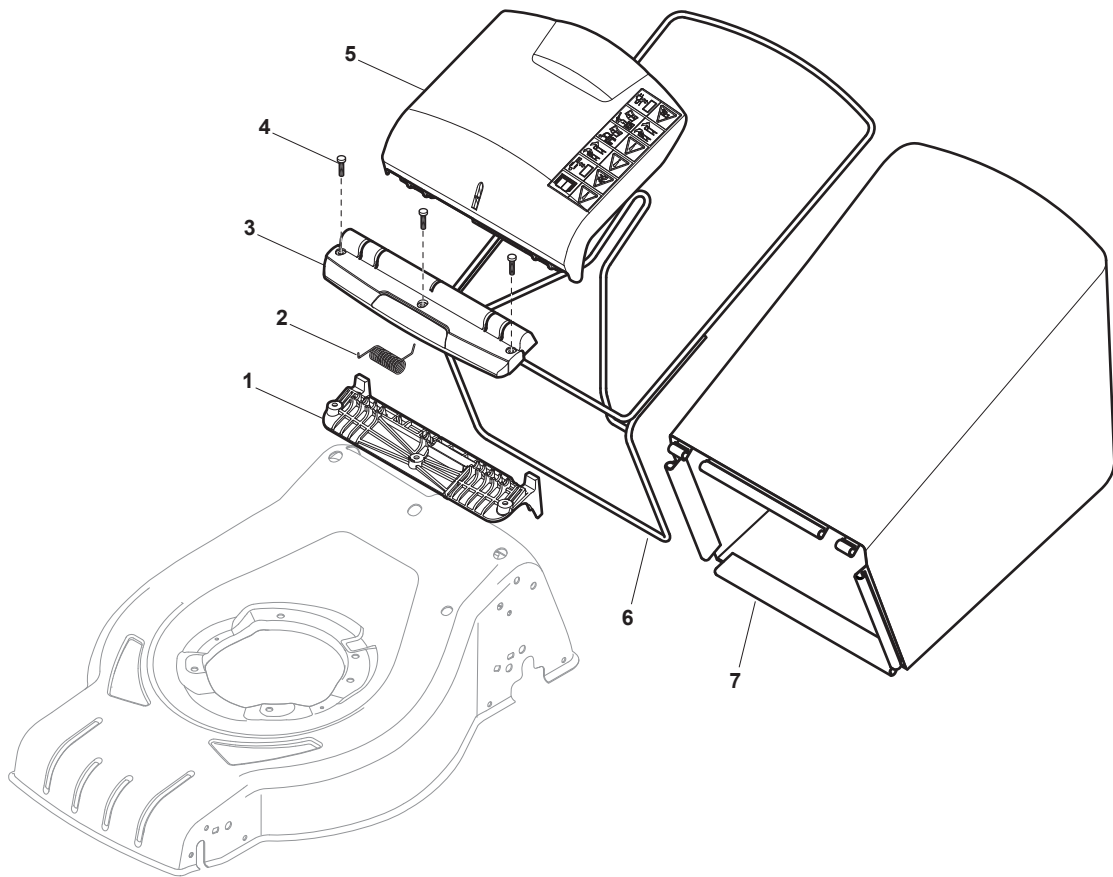

POS	PART. NO	Q.ty	DESCRIPTION	DESCRIZIONE	DESCRIPTION	BESCHREIBUNG	REMARKS
1	322785331/0	1	Support	Supporto	Support	Halter	
2	122450464/0	1	Spring	Molla	Ressort	Feder	
3	322109554/0	1	Cover, Black	Copertura Nero	Couvre, Noir	Kappe, Schwarz	Black
3	322109556/0	1	Cover, Yellow	Capottina Gialla	Capot Jaune	Haube Gelb	Yellow
3	322109557/0	1	Cover, Grey	Capottina Grigio	Capot Gris	Haube Grau	Grey
4	112728699/0	3	Screw	Vite	Vis	Schraube	
5	322600206/1	1	Stone-Guard Black	Parasassi Nero	Pare-Pierres, Noir	Prallblech, Schwarz	Black
5	322600214/1	1	Stone-Guard Yellow	Parasassi Giallo	Pare-Pierres, Jaune	Prallblech, Gelb	Yellow
5	322600216/1	1	Stone-Guard Grey	Parasassi Grigio	Pare-Pierres, Gris	Prallblech, Grau	Grey
6	181006409/0	1	Chassis Box	Telaio Sacco	Châssis Bac	Rahmen Sack	
7	181002319/0	1	Box, Fabric	Sacco, Tela	Sac, Toile	Sack, Tuck