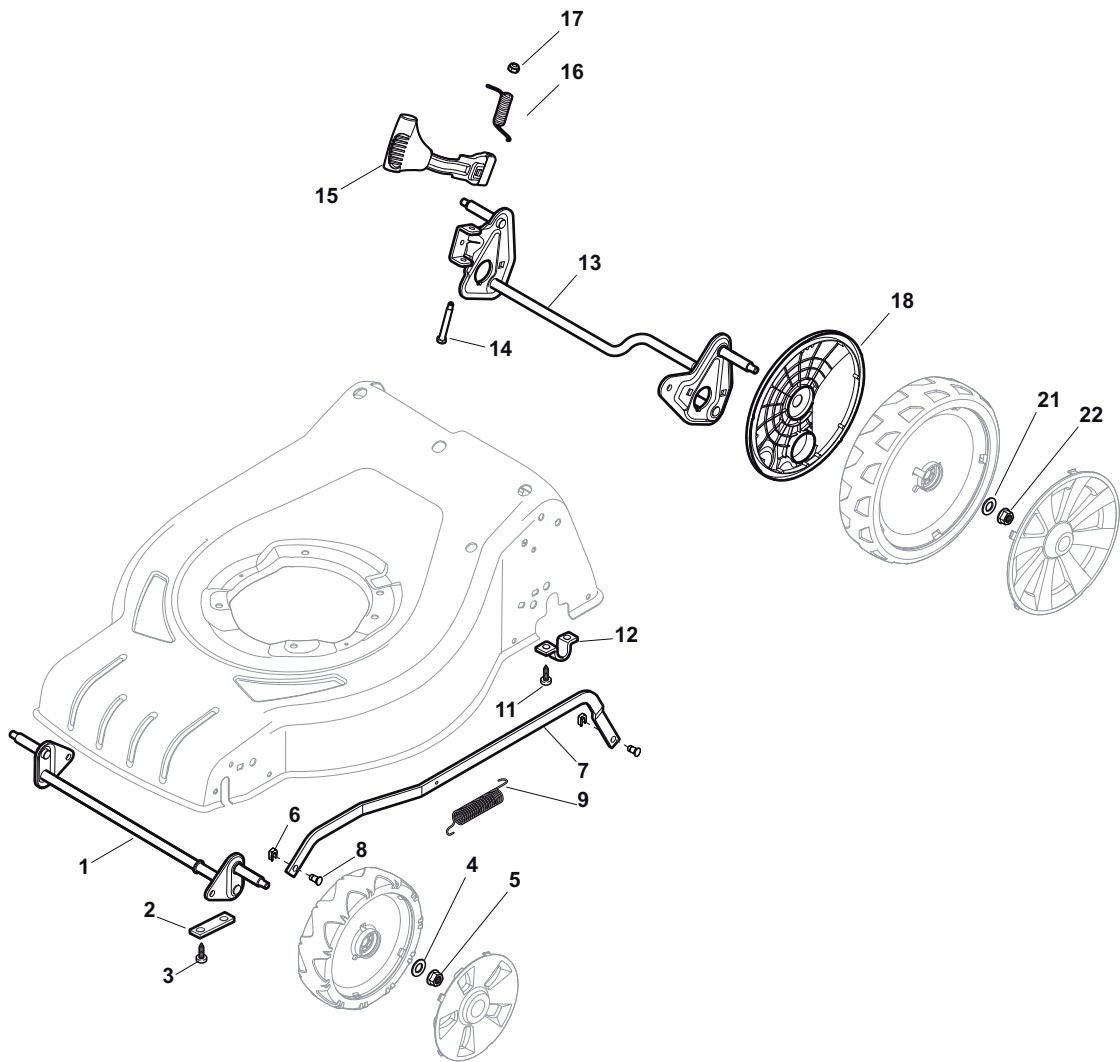

POS	PART. NO	Q.ty	DESCRIPTION	DESCRIZIONE	DESCRIPTION	BESCHREIBUNG	REMARKS
1	381302821/0	1	Axle, Front Wheels	Asse Ruote Anteriori	Axe Roues Avant	Achse, Vorderrad	
2	322545142/0	2	Plate	Piastrina	Plaquette	Plättchen	
3	112728698/0	4	Screw	Vite	Vis	Schraube	
4	112521350/0	2	Washer	Rosetta	Rondelle	Scheibe	
5	112155000/0	2	Nut	Dado	Ecrou	Mutter	
6	112436051/0	2	Plate	Piastrina	Plaquette	Plättchen	
7	322869673/0	1	Rod, Height Adjustment	Asta Comando Regol. Altezza	Tige Commande Reglage Hauteur	Stange, Höhenverstellung	GGP-Honda-B&S Engine
7	322869683/0	1	Rod, Height Adjustment	Asta Comando Regol. Altezza	Tige Commande Reglage Hauteur	Stange, Höhenverstellung	B&S E series Engine
8	122519820/0	2	Pin	Perno	Pivot	Bolzen	
9	122446193/0	1	Spring	Molla	Ressort	Feder	
11	112728698/0	4	Screw	Vite	Vis	Schraube	
12	322545152/0	2	Plate	Piastrina	Plaquette	Plättchen	
13	381302817/0	1	Axle, Rear Wheels	Asse Ruote Posteriore	Axe Roues Arriere	Achse, Hinterrad	
14	122534131/0	1	Pin	Perno	Pivot	Bolzen	
15	381003357/0	1	Lever, Height Adjustment	Leva Regolazione Altezza	Levier Reglage Hauteur	Hebel, Höhenverstellung	
16	122446192/0	1	Spring	Molla	Ressort	Feder	
17	112154510/0	1	Nut	Dado	Ecrou	Mutter	
18	322600205/0	2	Wheel Protection	Prot. Ruote	Protection Roue	Schütz, Räder	
21	112521350/0	2	Washer	Rosetta	Rondelle	Scheibe	
22	112155000/0	2	Nut	Dado	Ecrou	Mutter