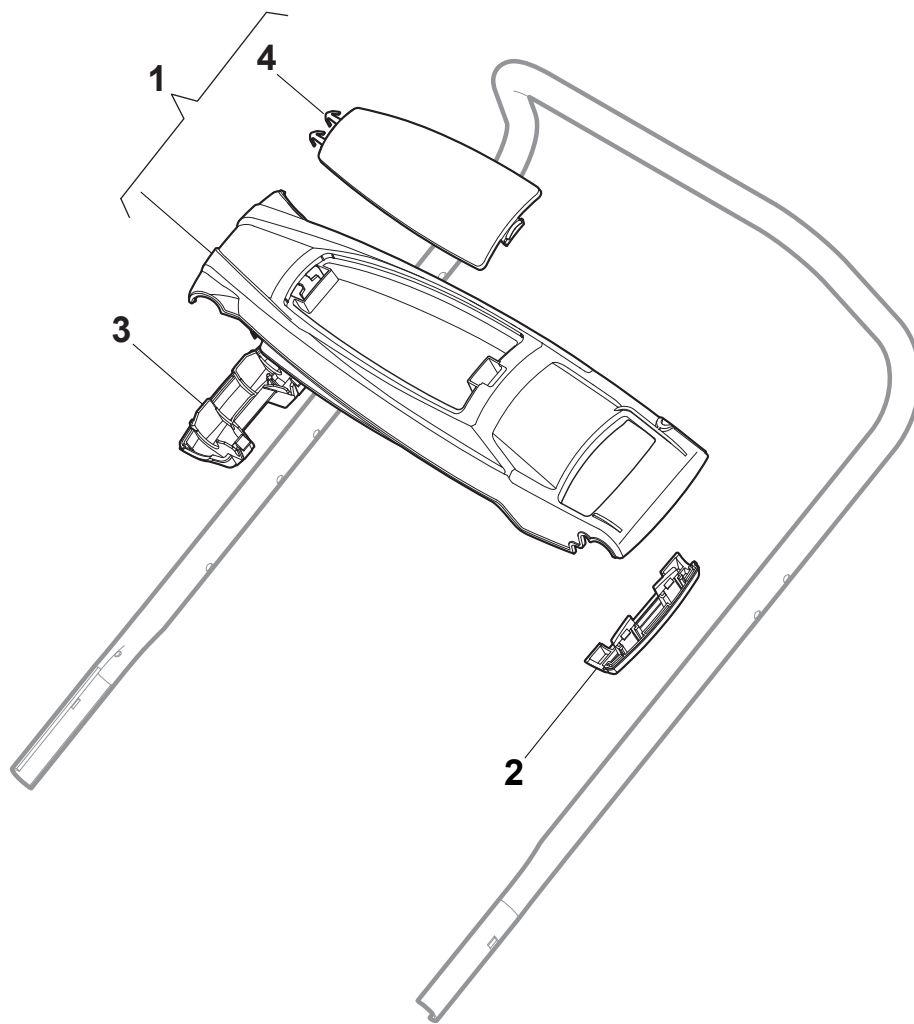

POS	PART. NO	Q.ty	DESCRIPTION	DESCRIZIONE	DESCRIPTION	BESCHREIBUNG	REMARKS
1	381124000/0	1	Dash Board Red	Cruscotto Rosso	Console Rouge	Konsole Rote	Red
1	381124001/0	1	Dash Board Yellow	Cruscotto Giallo	Console Jaune	Konsole Gelbe	Yellow
2	322546055/0	1	Plate	Piastrina	Plaque	Plättchen	Red
2	322546057/0	1	Plate	Piastrina	Plaque	Plättchen	Yellow
3	322546054/0	1	Plate	Piastrina	Plaque	Plättchen	Red
3	322546056/0	1	Plate	Piastrina	Plaque	Plättchen	Yellow
4	322120191/0	1	Dash Board Cover	Copertura Cruscotto	Console Couverture	Konsole Haube