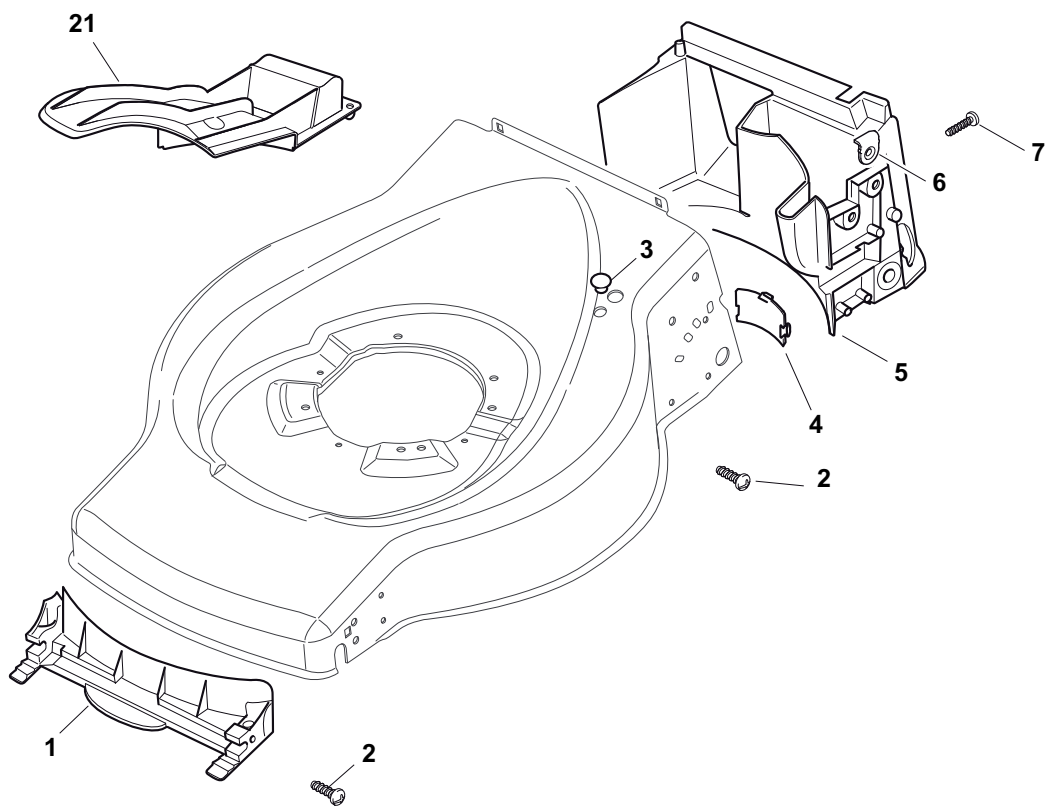

ILLUSTRATED PARTS LIST

ESL 464

- Use GLOBAL GARDEN PRODUCT Genuine Spare Parts specified in the parts list for repair and/or replacement.
- The contents described in the parts list may change due to improvement.
- The drawings of the spare parts are only indicative and might not represent the part in question exactly.
- The indications "right" - "left" - "front" - "rear" refer to the position of the operator when using the machine.
- When placing orders of parts for repair and/or replacement, make sure that the illustrated parts list is the one applying to the machine's year of manufacture, as shown on the identification plate attached to the machine.

THIS INFORMATION IS NOT INTENDED FOR SALE OR RESALE, AND THIS NOTICE MUST REMAIN ON ALL COPIES.

GLOBAL GARDEN PRODUCTS

POS	PART. NO	Q.ty	DESCRIPTION	DESCRIZIONE	DESCRIPTION	BESCHREIBUNG	REMARKS
1	381002538/0	1	Deck Red	Chassis Rosso	Châssis Rouge	Gehäuse Rot	
2	122131750/0	4	Nut	Dado	Ecrou	Mutter	
3	381000153/0	1	Axle, Front Wheels	Asse Ruote Anteriori	Axe Roues Avant	Achse, Vorderrad	
4	112760600/0	2	Screw	Vite	Vis	Schraube	
5	112155000/0	2	Nut	Dado	Ecrou	Mutter	
6	322600095/0	2	Protection, Wheel	Protezione Ruote	Protection Roue	Schütz, Räder	
7	325670011/0	2	Washer	Rosetta	Rondelle	Scheibe	
12	122033317/0	1	Adjustment Rod	Asta Regolazione	Tige Reglage	Verstellungstange	
13	381000159/0	1	Axle, Rear Wheels	Asse Ruote Posteriore	Axe Roues Arriere	Achse, Hinterrad	
14	122753001/0	2	Pin	Perno	Pivot	Bolzen	
15	122033369/0	1	Axle, Rear Wheels	Asse Ruote Posteriore	Axe Roues Arriere	Achse, Hinterrad	
16	322600106/1	2	Protection, Wheel	Protezione Ruote	Protection Roue	Schütz, Räder	
17	381003303/0	1	Lever, Height Adjustment	Leva Regolazione Altezza	Levier Reglage Hauteur	Hebel, Höneverstellung	
18	112728689/0	2	Screw	Vite	Vis	Schraube	
19	322170622/0	2	Washer	Rosetta	Rondelle	Scheibe	
26	122446186/0	1	Spring	Molla	Ressort	Feder	Only 534 Model