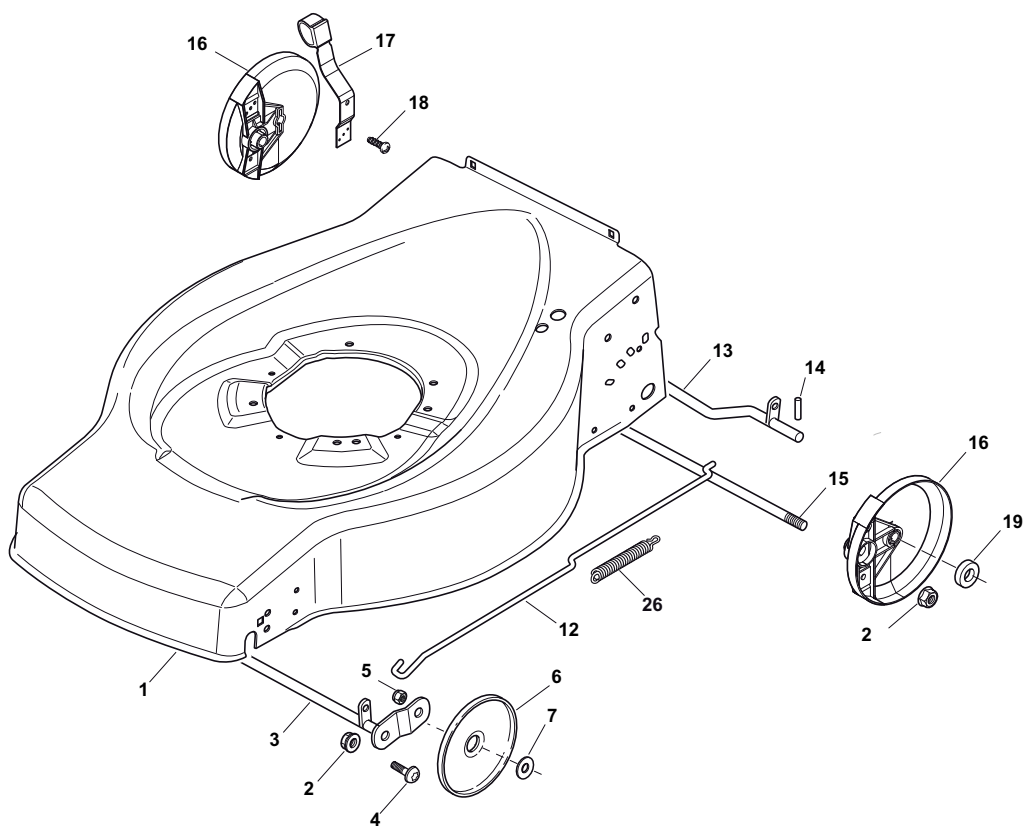

ILLUSTRATED PARTS LIST

ESL 464

- Use GLOBAL GARDEN PRODUCT Genuine Spare Parts specified in the parts list for repair and/or replacement.
- The contents described in the parts list may change due to improvement.
- The drawings of the spare parts are only indicative and might not represent the part in question exactly.
- The indications "right" - "left" - "front" - "rear" refer to the position of the operator when using the machine.
- When placing orders of parts for repair and/or replacement, make sure that the illustrated parts list is the one applying to the machine's year of manufacture, as shown on the identification plate attached to the machine.

THIS INFORMATION IS NOT INTENDED FOR SALE OR RESALE, AND THIS NOTICE MUST REMAIN ON ALL COPIES.

GLOBAL GARDEN PRODUCTS

POS	PART. NO	Q.ty	DESCRIPTION	DESCRIZIONE	DESCRIPTION	BESCHREIBUNG	REMARKS
1	381002538/0	1	Deck Red	Chassis Rosso	Châssis Rouge	Gehäuse Rot	
2	122131750/0	4	Nut	Dado	Ecrou	Mutter	
3	381000153/0	1	Axle, Front Wheels	Asse Ruote Anteriori	Axe Roues Avant	Achse, Vorderrad	
4	112760600/0	2	Screw	Vite	Vis	Schraube	
5	112155000/0	2	Nut	Dado	Ecrou	Mutter	
6	322600095/0	2	Protection, Wheel	Protezione Ruote	Protection Roue	Schütz, Räder	
7	325670011/0	2	Washer	Rosetta	Rondelle	Scheibe	
12	122033317/0	1	Adjustment Rod	Asta Regolazione	Tige Reglage	Verstellungstange	
13	381000159/0	1	Axle, Rear Wheels	Asse Ruote Posteriore	Axe Roues Arriere	Achse, Hinterrad	
14	122753001/0	2	Pin	Perno	Pivot	Bolzen	
15	122033369/0	1	Axle, Rear Wheels	Asse Ruote Posteriore	Axe Roues Arriere	Achse, Hinterrad	
16	322600106/1	2	Protection, Wheel	Protezione Ruote	Protection Roue	Schütz, Räder	
17	381003303/0	1	Lever, Height Adjustment	Leva Regolazione Altezza	Levier Reglage Hauteur	Hebel, Höneverstellung	
18	112728689/0	2	Screw	Vite	Vis	Schraube	
19	322170622/0	2	Washer	Rosetta	Rondelle	Scheibe	
26	122446186/0	1	Spring	Molla	Ressort	Feder	Only 534 Model