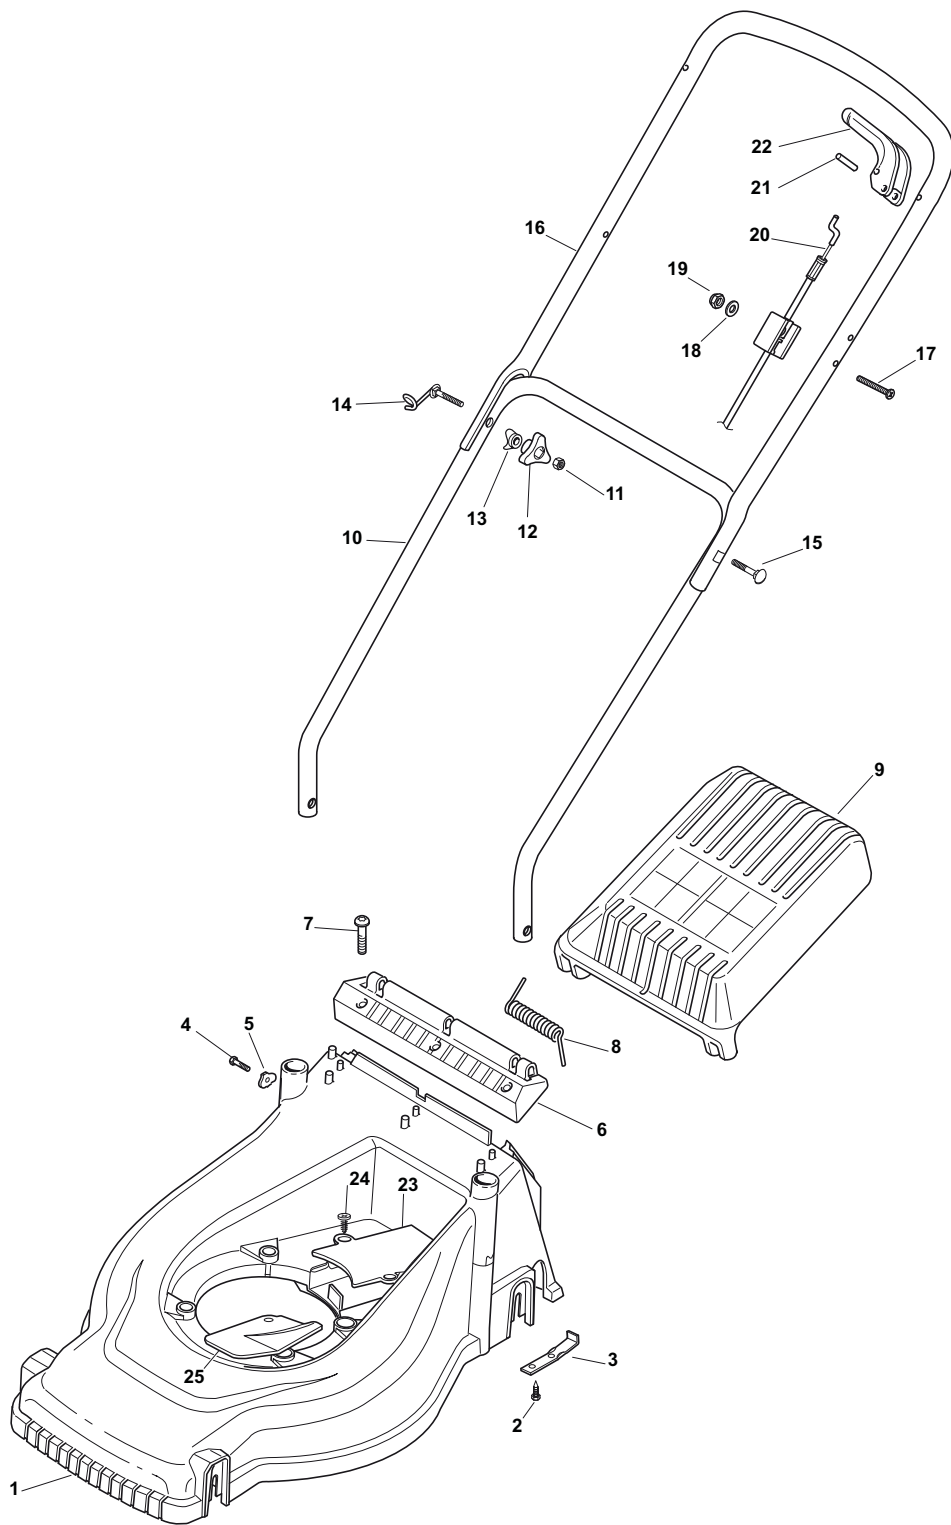

POS	PART. NO	Q.ty	DESCRIPTION	DESCRIZIONE	DESCRIPTION	BESCHREIBUNG	REMARKS
1	322066700/0	1	Deck Red	Chassis Rosso	Châssis Rouge	Gehäuse Rot	
2	112728680/0	4	Screw	Vite	Vis	Schraube	
3	322608531/0	2	Rear Stiffening	Rinforzo Posteriore	Réinforcement Arriere	Hinterverstärkung	
4	112728450/0	2	Screw	Vite	Vis	Schraube	
5	322545135/0	2	Plate	Piastrina	Plaquette	Plättchen	
6	322785165/0	1	Support	Supporto	Support	Halter	
7	112728686/0	3	Screw	Vite	Vis	Schraube	
8	122450430/0	1	Spring	Molla	Ressort	Feder	
9	322600079/1	1	Stone-Guard	Parasassi	Pare-Pierres	Prallblech	
10	381006609/0	1	Handle, Lower Part	Parte Inf Maniglia	Poignée, Partie Inferieure	Griff, Unterteil	
11	112293200/0	2	Nut	Dado	Ecrou	Mutter	
12	122399900/0	2	Knob	Manopolina	Poignée	Griff	
13	122680006/1	2	Washer	Rosetta	Rondelle	Scheibe	
14	181003801/1	1	Guide Spring	Molla Guida	Ressort De Guide	Feder Führer	
15	112819201/0	1	Screw	Vite	Vis	Schraube	
16	381006577/0	1	Handle, Upper Part	Manico, Parte Sup	Mancheron, Partie Superieure	Holm, Oberteil	
17	112674700/0	1	Screw	Vite	Vis	Schraube	
18	112521330/0	1	Washer	Rosetta	Rondelle	Scheibe	
19	112292100/0	1	Nut	Dado	Ecrou	Mutter	
20	181000613/0	1	Cable, Thread Engine Brake	Cavo Freno Motore	Cable Frein Moteur	Kabel, Motorbremse	B&S
20	181000614/0	1	Cable, Thread Engine Brake	Cavo Freno Motore	Cable Frein Moteur	Kabel, Motorbremse	GGP
20	181030079/0	1	Cable, Thread Engine Brake	Cavo Freno Motore	Cable Frein Moteur	Kabel, Motorbremse	GGP100cc
21	112645710/0	1	Pin	Perno	Pivot	Bolzen	
22	322321700/1	1	Lever, Eng. Brake	Leva Freno Motore	Levier Frein Moteur	Hebel, Motorbremse	
23	122060171/0	1	Protection, Belt	Carter Cinghia	Protection Courroie	Schutz, Riemen	
24	112728686/0	2	Screw	Vite	Vis	Schraube	
25	322484070/1	1	Muffler Guard	Paracalore	Grille De Protection	Schutzabdeckung