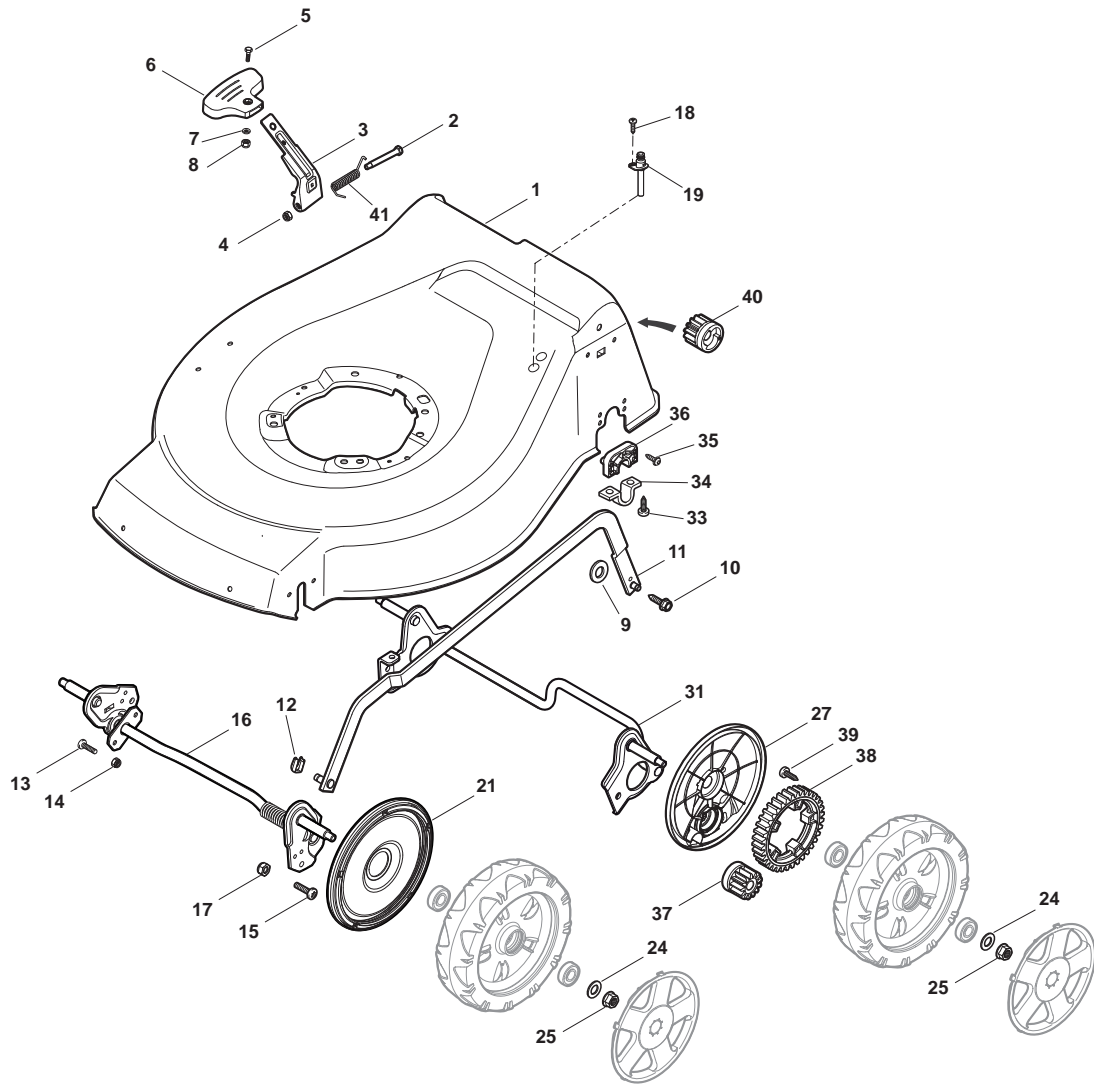

POS	PART. NO	Q.ty	DESCRIPTION	DESCRIZIONE	DESCRIPTION	BESCHREIBUNG	REMARKS
1	381004536/0	1	Deck Red	Chassis Rosso	Châssis Rouge	Gehäuse Rot	
1	381004538/0	1	Deck Red	Chassis Rosso	Châssis Rouge	Gehäuse Rot	Side Discharge
1	381004562/0	1	Deck Yellow	Chassis Giallo	Châssis Jaune	Gehäuse Gelb	
2	122534131/0	1	Pin	Perno	Pivot	Bolzen	
3	322322851/0	1	Lever, Height Adjustment	Leva Regolazione Altezza	Levier Reglage Hauteur	Hebel, Höneverstellung	
4	112154510/0	1	Nut	Dado	Ecrou	Mutter	
5	112788512/0	1	Screw	Vite	Vis	Schraube	
6	322394503/0	1	Knob	Manopolina	Poignée	Griff	
7	112521310/0	1	Washer	Rosetta	Rondelle	Scheibe	
8	112150000/0	1	Nut	Dado	Ecrou	Mutter	
9	112369500/0	1	Elastic Washer	Disco Elastico	Disque Elastique	Federscheibe	
10	122943013/0	1	Screw	Vite	Vis	Schraube	
11	381002029/0	1	Rod, Height Adjustment	Asta Comando Regol. Altezza	Tige Commande Reglage Hauteur	Stange, Höneverstellung	
12	112436051/0	1	Plate	Piastrina	Plaquette	Plättchen	
13	112727803/0	3	Screw	Vite	Vis	Schraube	
14	112154510/0	3	Nut	Dado	Ecrou	Mutter	
15	112727801/0	1	Screw	Vite	Vis	Schraube	
16	381002883/1	1	Axle, Front Wheels	Asse Ruote Anteriori	Axe Roues Avant	Achse, Vorderrad	
17	112154510/0	1	Nut	Dado	Ecrou	Mutter	
18	112728450/0	1	Screw	Vite	Vis	Schraube	
19	322034002/0	1	Washing Connection	Attacco Acqua Lavaggio	Attaque Lavage	Waschenverbindung	
21	322600145/0	2	Protection, Wheel	Protezione Ruote	Protection Roue	Schütz, Räder	
24	112521350/0	4	Washer	Rosetta	Rondelle	Scheibe	
25	112155000/0	4	Nut	Dado	Ecrou	Mutter	
27	322600207/0	2	Protection, Wheel	Protezione Ruote	Protection Roue	Schütz, Räder	
31	381302827/0	1	Axle, Rear Wheels	Asse Ruote Posteriore	Axe Roues Arriere	Achse, Hinterrad	
33	112728697/0	4	Screw	Vite	Vis	Schraube	
34	322545152/0	2	Plate	Piastrina	Plaquette	Plättchen	
35	112728697/0	4	Screw	Vite	Vis	Schraube	
36	322785304/1	2	Support	Supporto	Support	Halter	
37	122570120/1	1	Pinion L	Pignone Sx	Pignon G	Ritzel Linkes	
38	322120114/0	2	Ring Gear	Corona	Couronne	Kranz	
39	112728706/0	6	Screw	Vite	Vis	Schraube	
40	122570110/1	1	Pinion R	Pignone Dx	Pignon D	Ritzel Rechtes	
41	122446192/0	1	Spring	Molla	Ressort	Feder