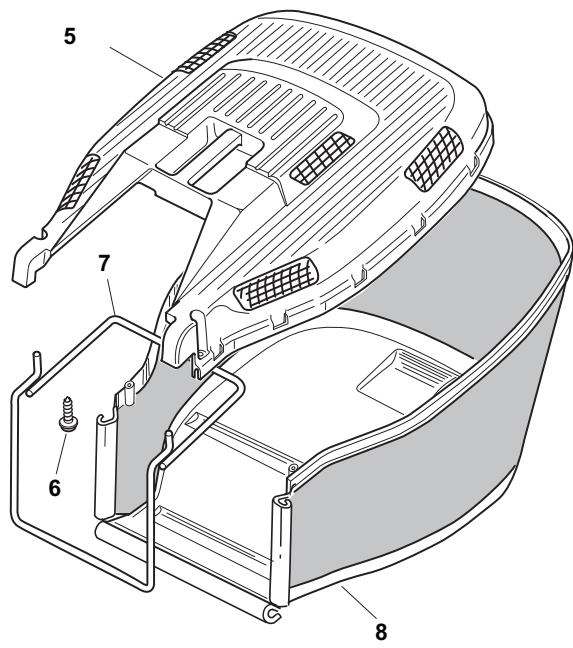

POS	PART. NO	Q.ty	DESCRIPTION	DESCRIZIONE	DESCRIPTION	BESCHREIBUNG	REMARKS
1	322785136/1	1	Support	Supporto	Support	Halter	
2	122517858/0	1	Pin	Perno	Pivot	Bolzen	
3	122450431/0	1	Spring	Molla	Ressort	Feder	
4	322600099/2	1	Stone-Guard	Parasassi	Pare-Pierres	Prallblech	
5	322486122/0	1	Grassbox Upper Part	Parte Sup.Sacco	Sac, Partie Superieure	Korb Oberteil	
6	112728686/0	2	Screw	Vite	Vis	Schraube	
7	181006419/0	1	Chassis Box	Telaio Sacco	Châssis Bac	Rahmen Sack	
8	181002229/0	1	Box, Fabric	Sacco, Tela	Sac, Toile	Sack, Tuck