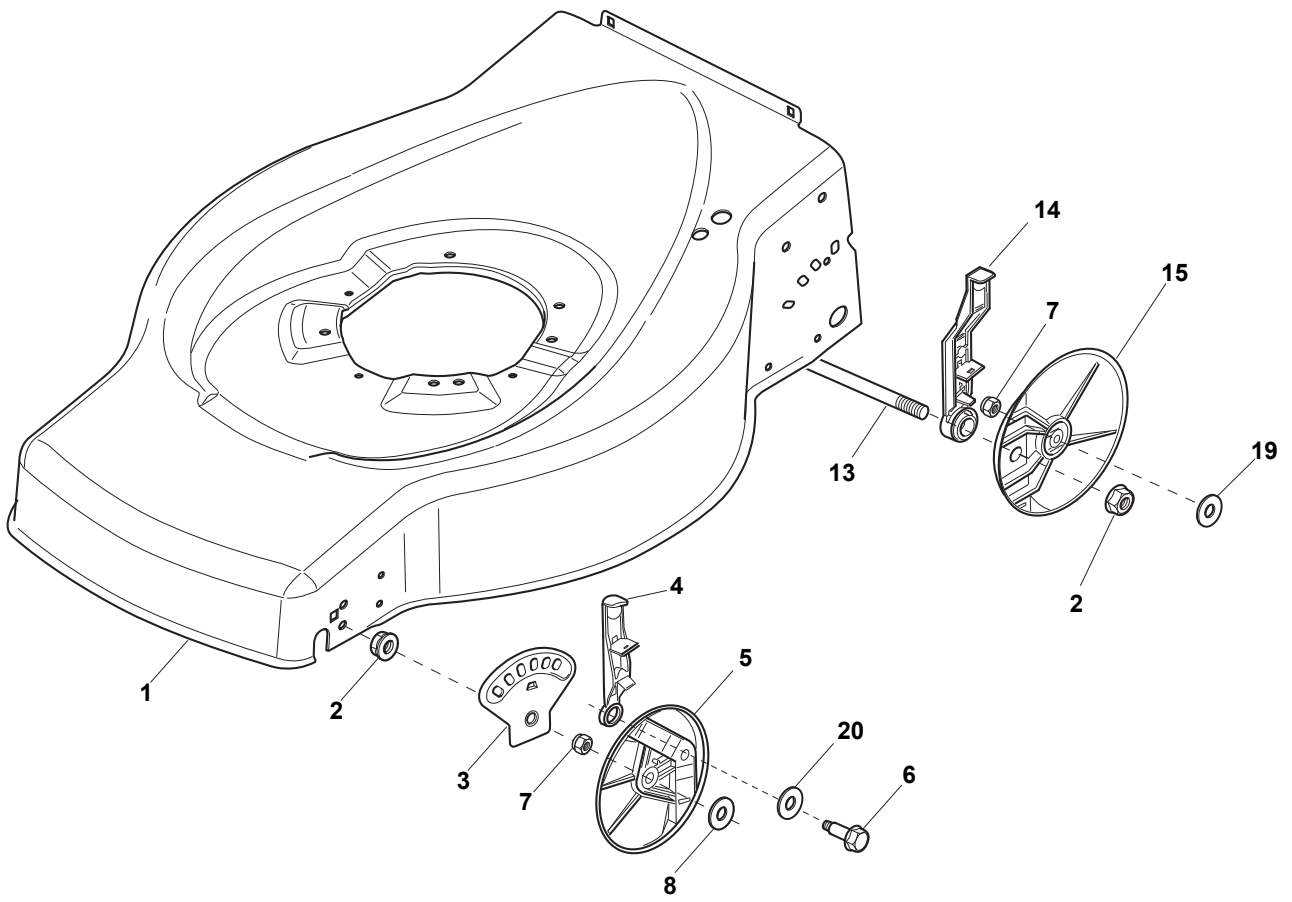

ILLUSTRATED PARTS LIST

ES 460

- Use GLOBAL GARDEN PRODUCT Genuine Spare Parts specified in the parts list for repair and/or replacement.
- The contents described in the parts list may change due to improvement.
- The drawings of the spare parts are only indicative and might not represent the part in question exactly.
- The indications "right" - "left" - "front" - "rear" refer to the position of the operator when using the machine.
- When placing orders of parts for repair and/or replacement, make sure that the illustrated parts list is the one applying to the machine's year of manufacture, as shown on the identification plate attached to the machine.

THIS INFORMATION IS NOT INTENDED FOR SALE OR RESALE, AND THIS NOTICE MUST REMAIN ON ALL COPIES.

GLOBAL GARDEN PRODUCTS

POS	PART. NO	Q.ty	DESCRIPTION	DESCRIZIONE	DESCRIPTION	BESCHREIBUNG	REMARKS
1	381002538/0	1	Deck Red	Chassis Rosso	Châssis Rouge	Gehäuse Rot	
2	122131750/0	4	Nut	Dado	Ecrou	Mutter	
3	322735557/0	1	Sector, Height Adjustment	Settore Regolazione Altezza	Secteur Regl. Hauteur	Sektor, Höheverstellung	
4	381003306/0	2	Lever, Height Adjustment	Leva Regolazione Altezza	Levier Reglage Hauteur	Hebel, Höneverstellung	
5	322600170/0	2	Protection, Wheel	Protezione Ruote	Protection Roue	Schütz, Räder	
6	122524324/0	2	Pin	Perno	Pivot	Bolzen	
7	112155000/0	4	Nut	Dado	Ecrou	Mutter	
8	325670011/0	2	Washer	Rosetta	Rondelle	Scheibe	
13	122033364/0	1	Axle, Rear Wheels	Asse Ruote Posteriore	Axe Roues Arriere	Achse, Hinterrad	
14	381003307/0	2	Lever, Height Adjustment	Leva Regolazione Altezza	Levier Reglage Hauteur	Hebel, Höneverstellung	
15	322600098/0	2	Protection	Cappuccio	Capuchon	Stecker	
19	325670011/0	2	Washer	Rosetta	Rondelle	Scheibe	
20	112530150/0	2	Elastic Washer	Disco Elastico	Disque Elastique	Federscheibe	