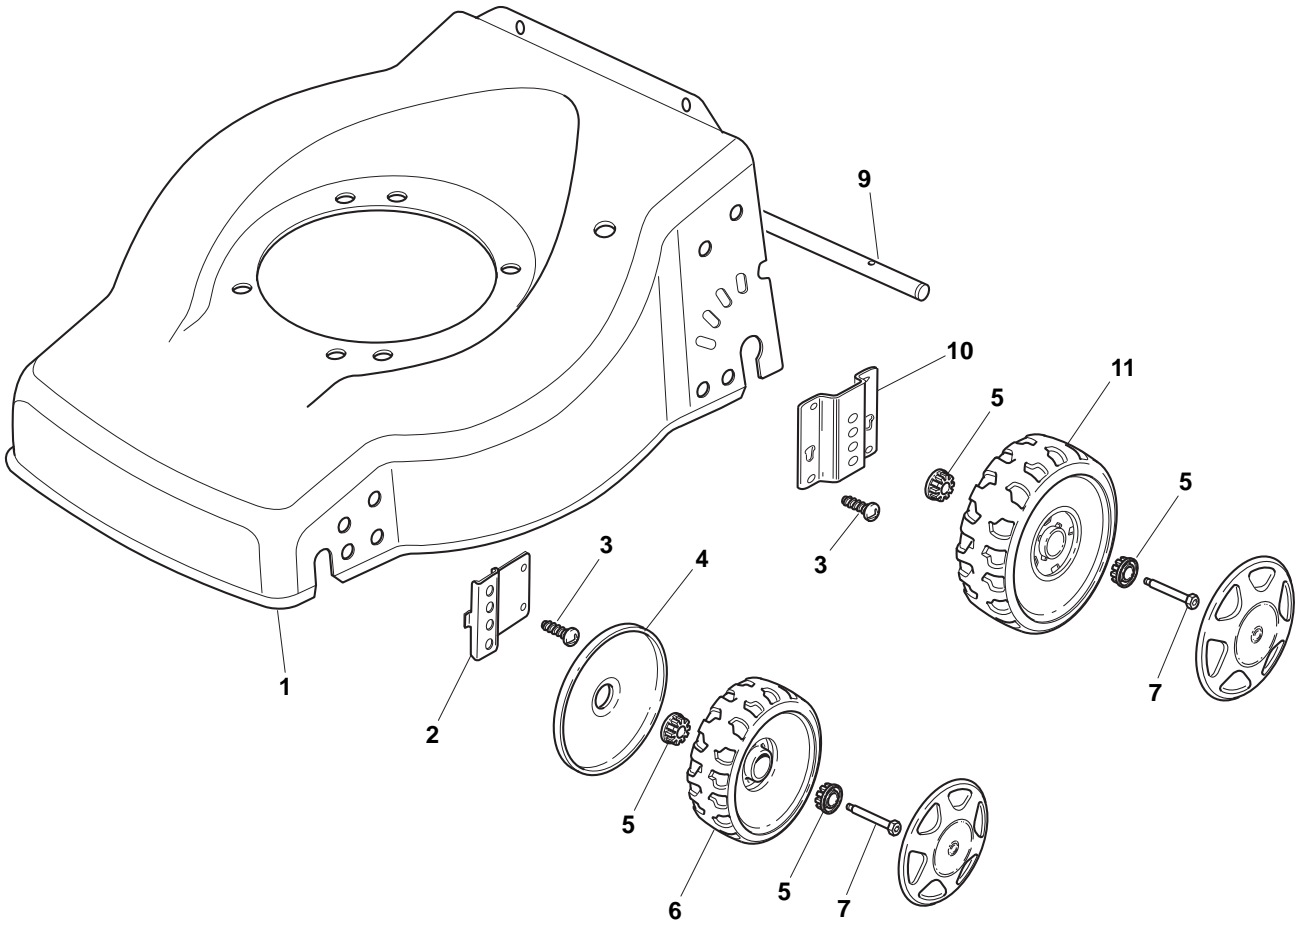

ILLUSTRATED PARTS LIST

ES 460

- Use GLOBAL GARDEN PRODUCT Genuine Spare Parts specified in the parts list for repair and/or replacement.
- The contents described in the parts list may change due to improvement.
- The drawings of the spare parts are only indicative and might not represent the part in question exactly.
- The indications "right" - "left" - "front" - "rear" refer to the position of the operator when using the machine.
- When placing orders of parts for repair and/or replacement, make sure that the illustrated parts list is the one applying to the machine's year of manufacture, as shown on the identification plate attached to the machine.

THIS INFORMATION IS NOT INTENDED FOR SALE OR RESALE, AND THIS NOTICE MUST REMAIN ON ALL COPIES.

GLOBAL GARDEN PRODUCTS

POS	PART. NO	Q.ty	DESCRIPTION	DESCRIZIONE	DESCRIPTION	BESCHREIBUNG	REMARKS
1	381002538/0	1	Deck Red	Chassis Rosso	Châssis Rouge	Gehäuse Rot	
2	122131750/0	4	Nut	Dado	Ecrou	Mutter	
3	322735557/0	1	Sector, Height Adjustment	Settore Regolazione Altezza	Secteur Regl. Hauteur	Sektor, Höheverstellung	
4	381003306/0	2	Lever, Height Adjustment	Leva Regolazione Altezza	Levier Reglage Hauteur	Hebel, Höneverstellung	
5	322600170/0	2	Protection, Wheel	Protezione Ruote	Protection Roue	Schütz, Räder	
6	122524324/0	2	Pin	Perno	Pivot	Bolzen	
7	112155000/0	4	Nut	Dado	Ecrou	Mutter	
8	325670011/0	2	Washer	Rosetta	Rondelle	Scheibe	
13	122033364/0	1	Axle, Rear Wheels	Asse Ruote Posteriore	Axe Roues Arriere	Achse, Hinterrad	
14	381003307/0	2	Lever, Height Adjustment	Leva Regolazione Altezza	Levier Reglage Hauteur	Hebel, Höneverstellung	
15	322600098/0	2	Protection	Cappuccio	Capuchon	Stecker	
19	325670011/0	2	Washer	Rosetta	Rondelle	Scheibe	
20	112530150/0	2	Elastic Washer	Disco Elastico	Disque Elastique	Federscheibe	