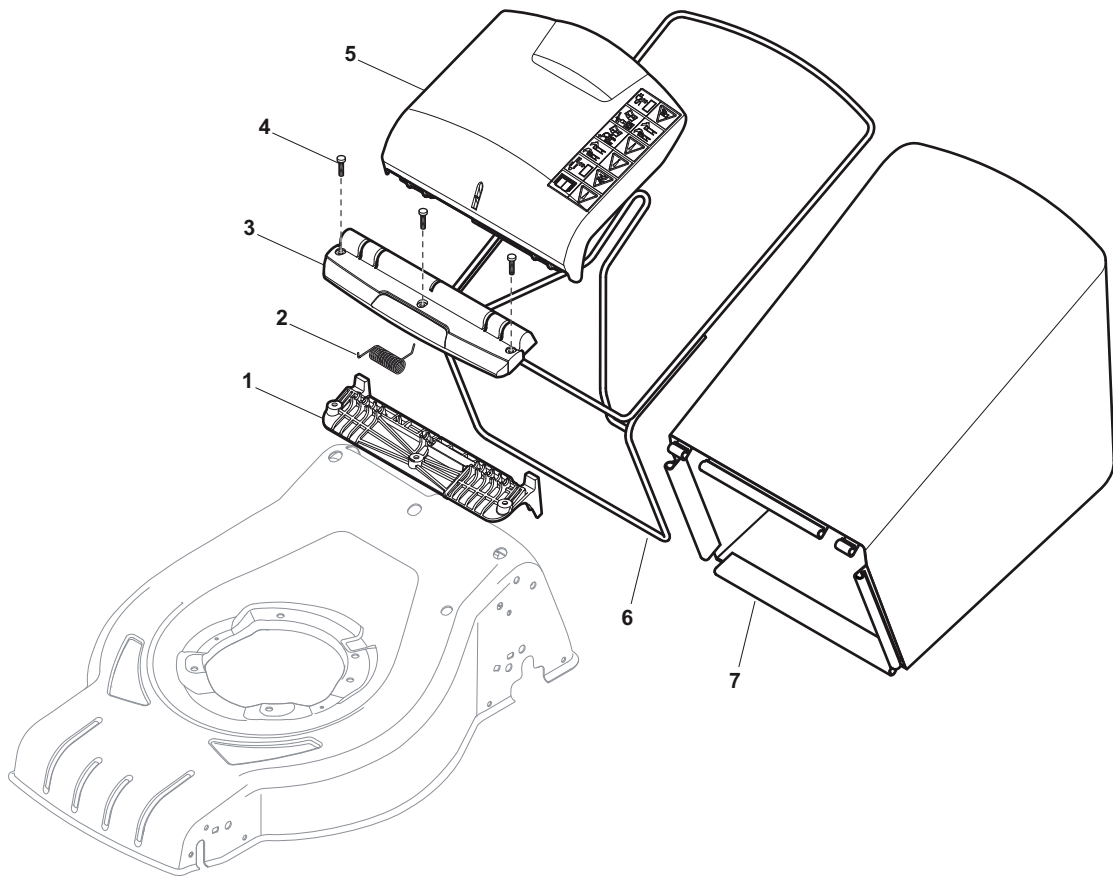

POS	PART. NO	Q.ty	DESCRIPTION	DESCRIZIONE	DESCRIPTION	BESCHREIBUNG	REMARKS
1	322785331/0	1	Support	Supporto	Support	Halter	
2	122450464/0	1	Spring	Molla	Ressort	Feder	
3	322109554/0	1	Cover, Black	Copertura Nero	Couvre, Noir	Kappe, Schwarz	Black
3	322109556/0	1	Cover, Yellow	Capottina Gialla	Capot Jaune	Haube Gelb	Yellow
3	322109557/0	1	Cover, Grey	Capottina Grigio	Capot Gris	Haube Grau	Grey
4	112728699/0	3	Screw	Vite	Vis	Schraube	
5	322600206/1	1	Stone-Guard Black	Parasassi Nero	Pare-Pierres, Noir	Prallblech, Schwarz	Black
5	322600214/1	1	Stone-Guard Yellow	Parasassi Giallo	Pare-Pierres, Jaune	Prallblech, Gelb	Yellow
5	322600216/1	1	Stone-Guard Grey	Parasassi Grigio	Pare-Pierres, Gris	Prallblech, Grau	Grey
6	181006409/0	1	Chassis Box	Telaio Sacco	Châssis Bac	Rahmen Sack	
7	181002319/0	1	Box, Fabric	Sacco, Tela	Sac, Toile	Sack, Tuck