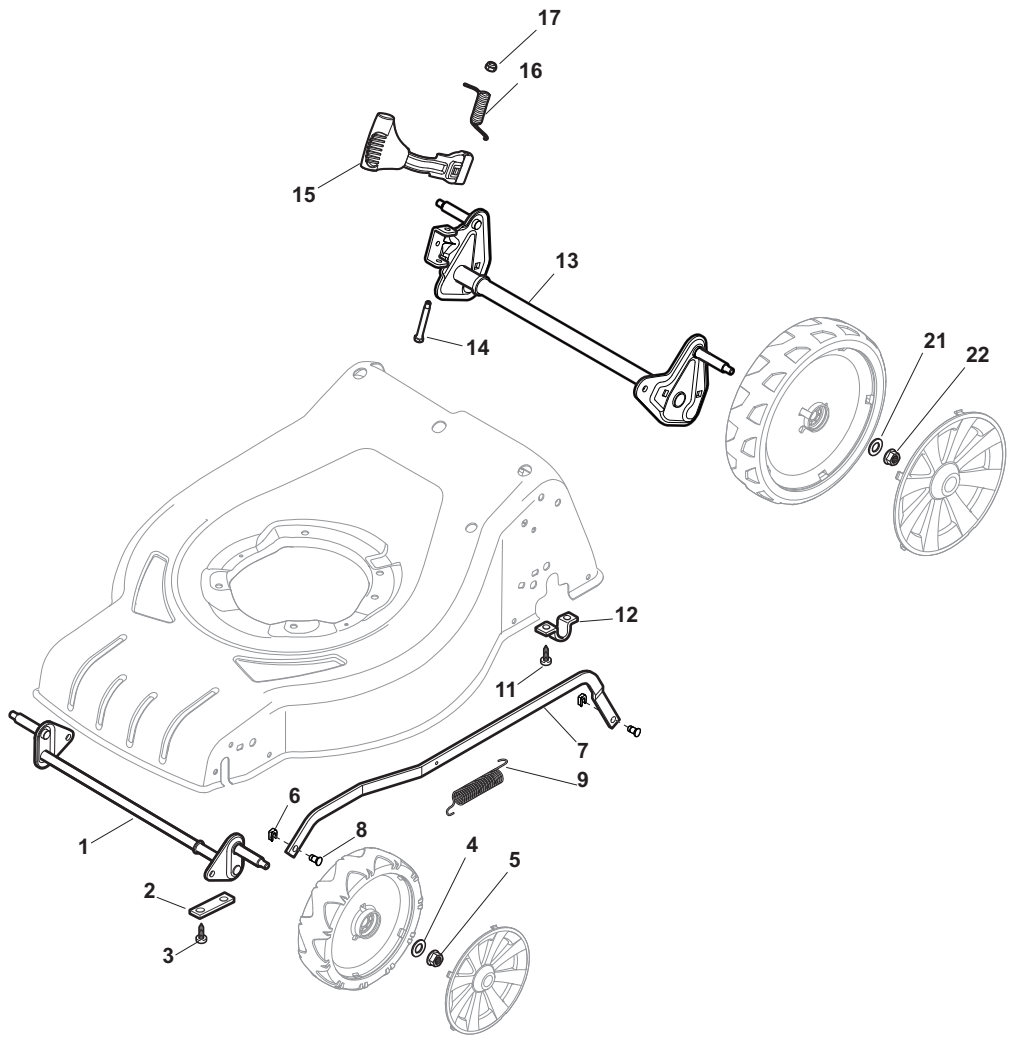

ILLUSTRATED PARTS LIST

CRL 480 W - CRL 480 WQ

CSL 480 W - CSL 480 WQ

- Use GLOBAL GARDEN PRODUCT Genuine Spare Parts specified in the parts list for repair and/or replacement.
- The contents described in the parts list may change due to improvement.
- The drawings of the spare parts are only indicative and might not represent the part in question exactly.
- The indications "right" - "left" - "front" - "rear" refer to the position of the operator when using the machine.
- When placing orders of parts for repair and/or replacement, make sure that the illustrated parts list is the one applying to the machine's year of manufacture, as shown on the identification plate attached to the machine.

POS	PART. NO	Q.ty	DESCRIPTION	DESCRIZIONE	DESCRIPTION	BESCHREIBUNG	REMARKS
1	381302821/0	1	Axle, Front Wheels	Asse Ruote Anteriori	Axe Roues Avant	Achse, Vorderrad	
2	322545142/0	2	Plate	Piastrina	Plaquette	Plättchen	
3	112728698/0	4	Screw	Vite	Vis	Schraube	
4	112521350/0	2	Washer	Rosetta	Rondelle	Scheibe	
5	112155000/0	2	Nut	Dado	Ecrou	Mutter	
6	112436051/0	2	Plate	Piastrina	Plaquette	Plättchen	
7	322869673/0	1	Rod, Height Adjustment	Asta Comando Regol. Altezza	Tige Commande Reglage Hauteur	Stange, Höheverstellung	
8	122519820/0	2	Pin	Perno	Pivot	Bolzen	
9	122446193/0	1	Spring	Molla	Ressort	Feder	
11	112728698/0	4	Screw	Vite	Vis	Schraube	
12	322545152/0	2	Plate	Piastrina	Plaquette	Plättchen	
13	381302815/0	1	Axle, Rear Wheels	Asse Ruote Posteriore	Axe Roues Arriere	Achse, Hinterrad	
14	122534131/0	1	Pin	Perno	Pivot	Bolzen	
15	381003357/0	1	Lever, Height Adjustment	Leva Regolazione Altezza	Levier Reglage Hauteur	Hebel, Höheverstellung	
16	122446192/0	1	Spring	Molla	Ressort	Feder	
17	112154510/0	1	Nut	Dado	Ecrou	Mutter	
21	112521350/0	2	Washer	Rosetta	Rondelle	Scheibe	
22	112155000/0	2	Nut	Dado	Ecrou	Mutter	