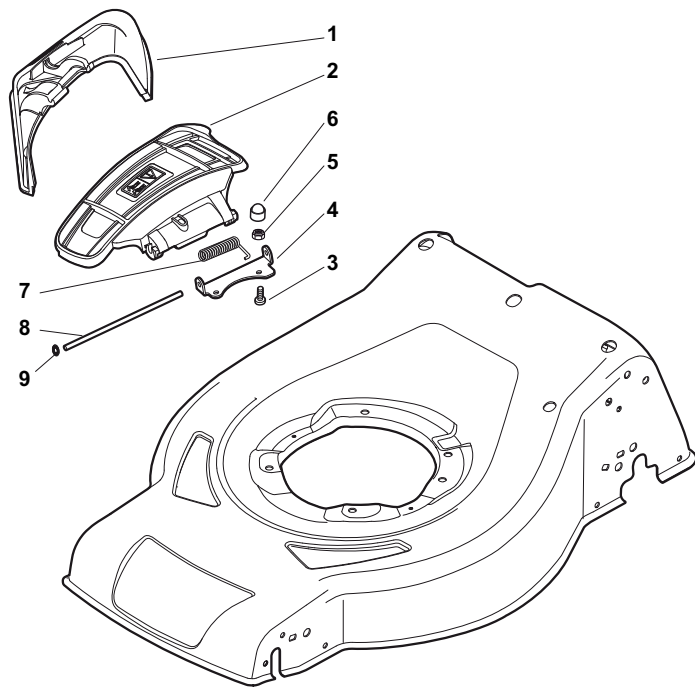

POS	PART. NO	Q.ty	DESCRIPTION	DESCRIZIONE	DESCRIPTION	BESCHREIBUNG	REMARKS
1	322108309/0	1	Rear Conveyor Assy	Convogl. Posteriore	Ens. Convoyeur Post.	Hinterleitblechsatz	
2	322600238/0	1	Ejection Guard	Protezione Uscita	Protection Sortie	Auswurfschutz	
3	112727803/0	2	Screw	Vite	Vis	Schraube	
4	322806639/0	1	Fulcrum Pin	Perno Fulcro	Pivot	Gelenkpunkt	
5	112154510/0	2	Nut	Dado	Ecrou	Mutter	
6	118203853/0	2	Protection	Cappuccio	Capuchon	Stecker	
7	122450456/0	1	Spring	Molla	Ressort	Feder	
8	122517869/0	1	Pin	Perno	Pivot	Bolzen	
9	112604896/0	2	Crown Fastener	Fissatore A Corona	Fixateur A Couronne	Kronescheibe