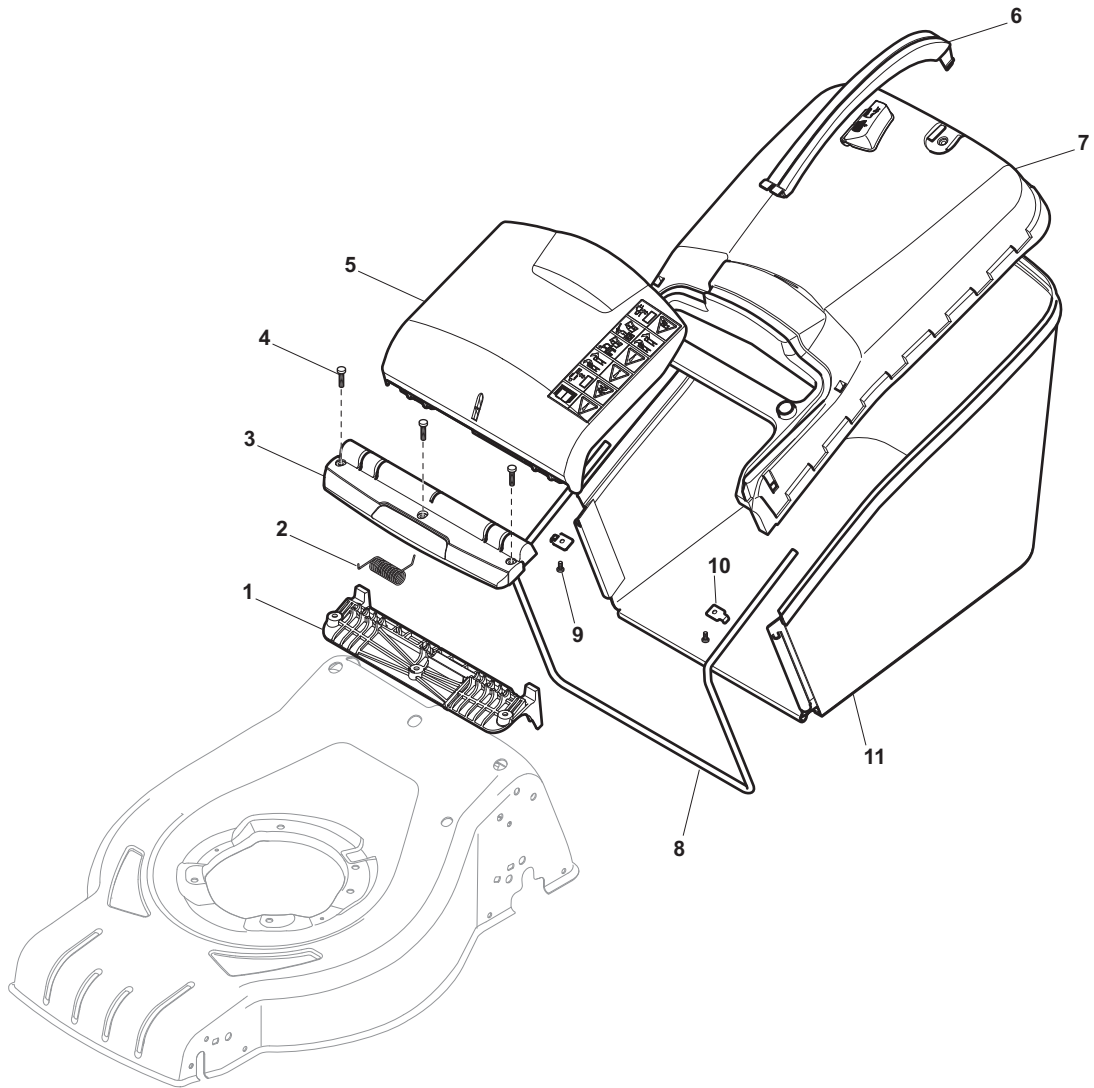

POS	PART. NO	Q.ty	DESCRIPTION	DESCRIZIONE	DESCRIPTION	BESCHREIBUNG	REMARKS
1	322785331/0	1	Support	Supporto	Support	Halter	
2	122450464/0	1	Spring	Molla	Ressort	Feder	
3	322109554/0	1	Cover, Black	Copertura, Nero	Couvre, Noir	Kappe, Schwarz	Black
3	322109556/0	1	Cover, Yellow	Capottina Gialla	Capot Jaune	Haube Gelb	Yellow
4	112728699/0	3	Screw	Vite	Vis	Schraube	
5	322600206/1	1	Stone-Guard Black	Parasassi Nero	Pare-Pierres	Prallblech	Black
5	322600214/1	1	Stone-Guard Yellow	Parasassi Giallo	Pare-Pierres, Jaune	Prallblech, Gelb	Yellow
6	322393644/0	1	Handle, Black	Maniglia, Nero	Poignee, Noir	Griff, Schwarz	Black
6	322393646/0	1	Handle, Yellow	Maniglia, Gialla	Poignee, Jaune	Griff, Gelb	Yellow
7	381486016/0A	1	Grass-Box, Upper Part Yellow	Sacco, Parte Superiore Giallo	Sac, Partie Superieure Jaune	Korb, Oberteil Gelb	Yellow
7	381486018/0	1	Grass-Box, Upper Part Black	Sacco, Parte Sup. Nero	Sac, Partie Sup. Noir	Korb, Oberteil, Schwarz	Black
8	122608561/0	1	Stiffening Lower	Rinforzo Inf	Réinforcement Inf	Verstärkung Untere	
9	112728692/0	2	Screw	Vite	Vis	Schraube	
10	322545159/0	2	Plate	Piastrina	Plaquette	Plättchen	
11	181002318/0	1	Box, Fabric	Sacco, Tela	Sac, Toile	Sack, Tuck