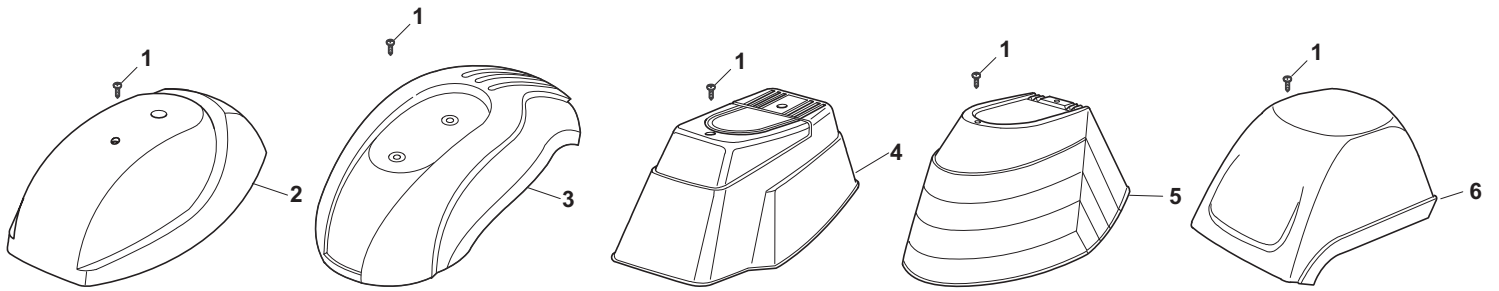

POS	PART. NO	Q.ty	DESCRIPTION	DESCRIZIONE	DESCRIPTION	BESCHREIBUNG	REMARKS
1	12728680/0	2	Screw	Vite	Vis	Schraube	
2	122055058/0	1	Cover	Capottina	Capot	Haube	
3	122055065/0	1	Cover	Capottina	Capot	Haube	
4	122055045/1	1	Cover	Capottina	Capot	Haube	
5	122055033/1	1	Cover	Capottina	Capot	Haube	
6	122055053/1	1	Cover	Capottina	Capot	Haube