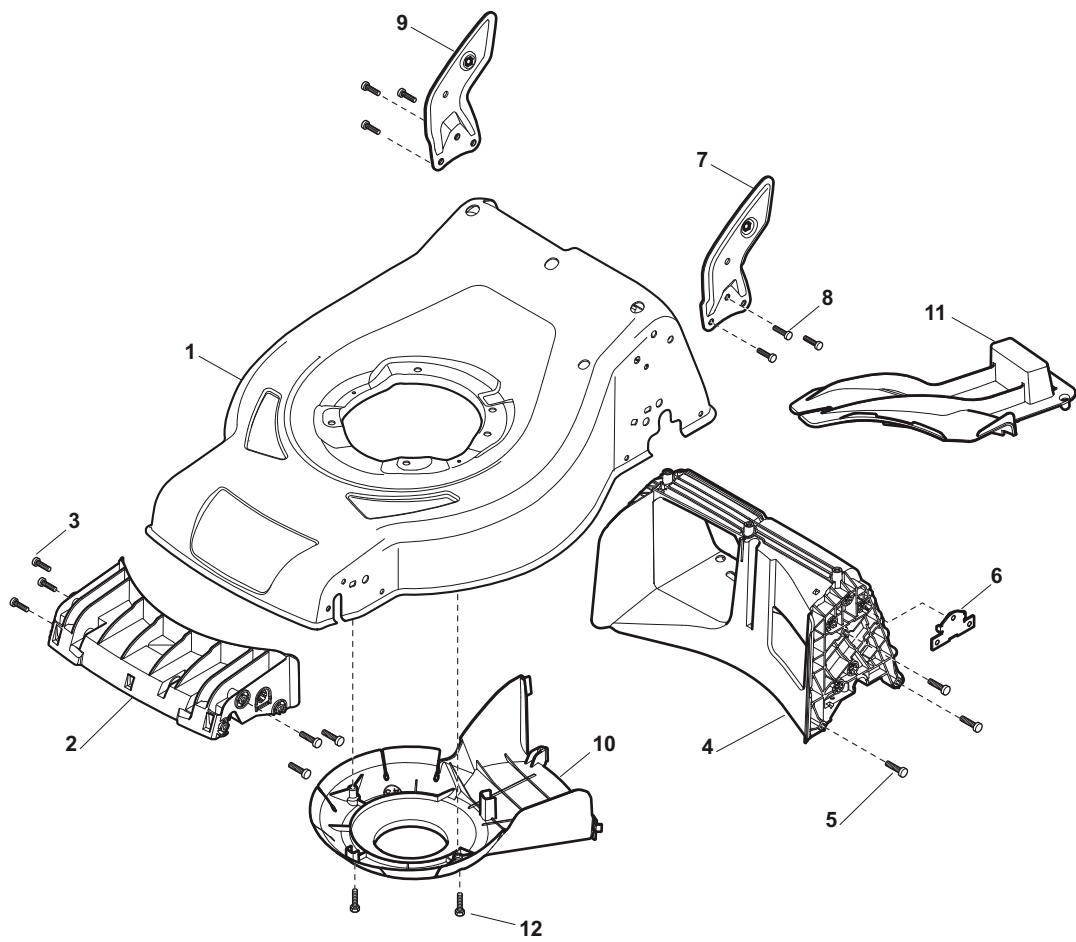

POS	PART. NO	Q.ty	DESCRIPTION	DESCRIZIONE	DESCRIPTION	BESCHREIBUNG	REMARKS
1	381004019/0	1	Deck Red	Chassis Rosso	Châssis Rouge	Gehäuse Rot	
2	322108300/0	1	Front Conveyor Assy	Convogl. Anteriore	Ens. Convoyeur Avant	Hinterleitblechvorder	
3	112728699/0	6	Screw	Vite	Vis	Schraube	
4	322108302/0	1	Rear Conveyor Assy	Convogl. Posteriore	Ens. Convoyeur Post.	Hinterleitblechsatz	
5	112728699/0	6	Screw	Vite	Vis	Schraube	
6	322545213/0	2	Plate	Piastrina	Plaquette	Plättchen	
7	381005139/0	1	Bracket, L	Staffa Sx	Etrier Gauche	Steigbügel, Linke	
8	112727801/0	6	Screw	Vite	Vis	Schraube	
9	381005137/0	1	Bracket, R	Staffa Dx	Etrier Droit	Steigbügel, Rechte	
10	322060241/0	1	Protection, Belt	Carter Cinghia	Protection Courroie	Schutz, Riemen	
11	322140240/0	1	Deflector	Deflettore	Deflecteur	Abweiser