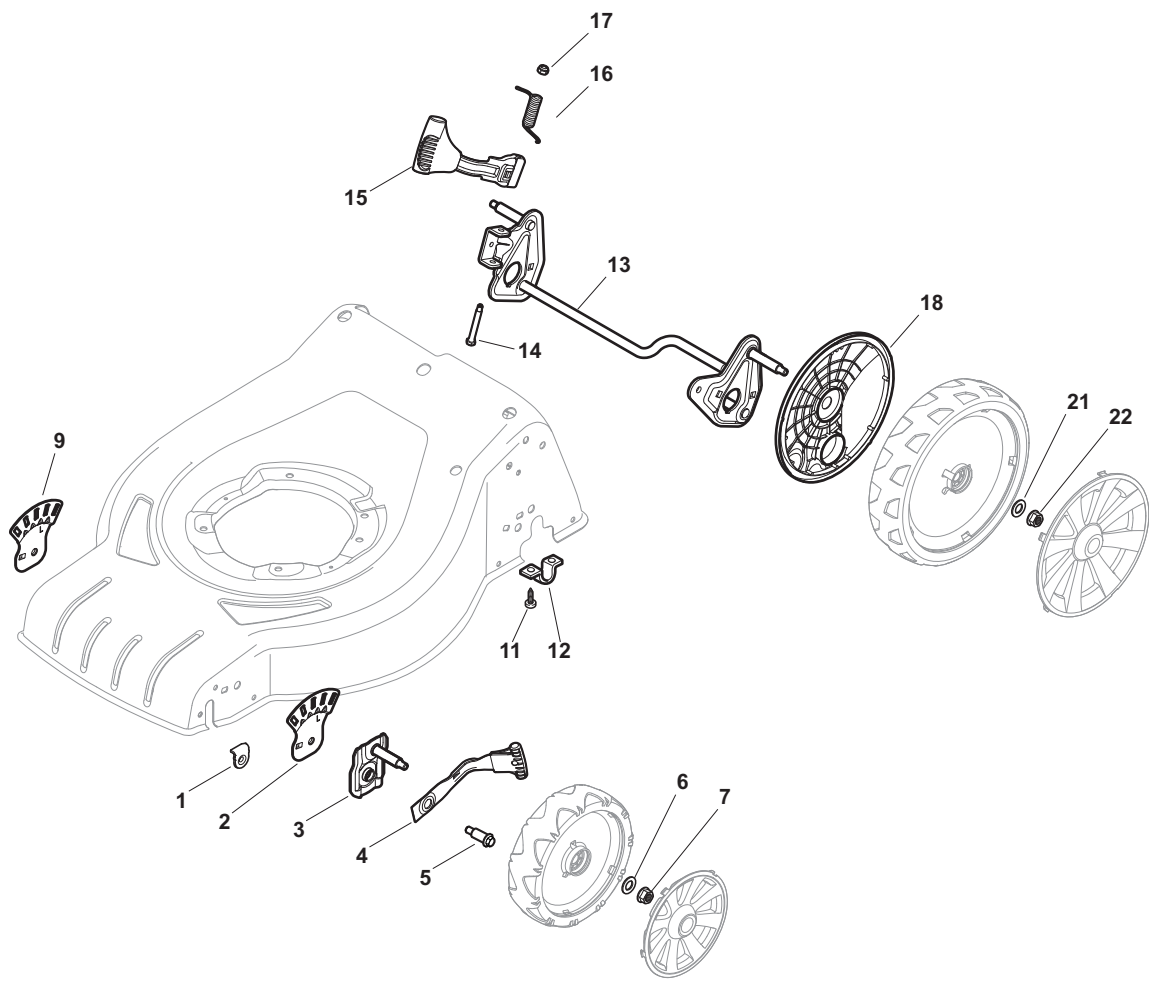

ILLUSTRATED PARTS LIST

CR 430 W

CS 430 W

- Use GLOBAL GARDEN PRODUCT Genuine Spare Parts specified in the parts list for repair and/or replacement.
- The contents described in the parts list may change due to improvement.
- The drawings of the spare parts are only indicative and might not represent the part in question exactly.
- The indications "right" - "left" - "front" - "rear" refer to the position of the operator when using the machine.
- When placing orders of parts for repair and/or replacement, make sure that the illustrated parts list is the one applying to the machine's year of manufacture, as shown on the identification plate attached to the machine.

POS	PART. NO	Q.ty	DESCRIPTION	DESCRIZIONE	DESCRIPTION	BESCHREIBUNG	REMARKS
1	322545189/0	2	Plate	Piastrina	Plaquette	Plättchen	
2	322735597/1	1	Sector, Height Adjustment	Settore Regolazione Altezza	Secteur Reglage Hauteur	Sektor, Höheverstellung	
3	381005141/0	2	Support, Wheel	Supporto Ruota	Support Roue	Halter, Rad	
4	381003354/0	2	Lever, Height Adjustment	Leva Regolazione Altezza	Levier Reglage Hauteur	Hebel, Höneverstellung	
5	122519811/0	2	Pin	Perno	Pivot	Bolzen	
6	112521350/0	2	Washer	Rosetta	Rondelle	Scheibe	
7	112155000/0	2	Nut	Dado	Ecrou	Mutter	
9	322735595/1	1	Sector, Height Adjustment	Settore Regolazione Altezza	Secteur Reglage Hauteur	Sektor, Höheverstellung	
11	112728698/0	4	Screw	Vite	Vis	Schraube	
12	322545152/0	2	Plate	Piastrina	Plaquette	Plättchen	
13	381302817/0	1	Axle, Rear Wheels	Asse Ruote Posteriore	Axe Roues Arriere	Achse, Hinterrad	
14	122534131/0	1	Pin	Perno	Pivot	Bolzen	
15	381003357/0	1	Lever, Height Adjustment	Leva Regolazione Altezza	Levier Reglage Hauteur	Hebel, Höneverstellung	
16	122446192/0	1	Spring	Molla	Ressort	Feder	
17	112154510/0	1	Nut	Dado	Ecrou	Mutter	
18	322600205/0	2	Wheel Protection	Prot. Ruote	Protection Roue	Schütz, Räder	
21	112521350/0	2	Washer	Rosetta	Rondelle	Scheibe	
22	112155000/0	2	Nut	Dado	Ecrou	Mutter	