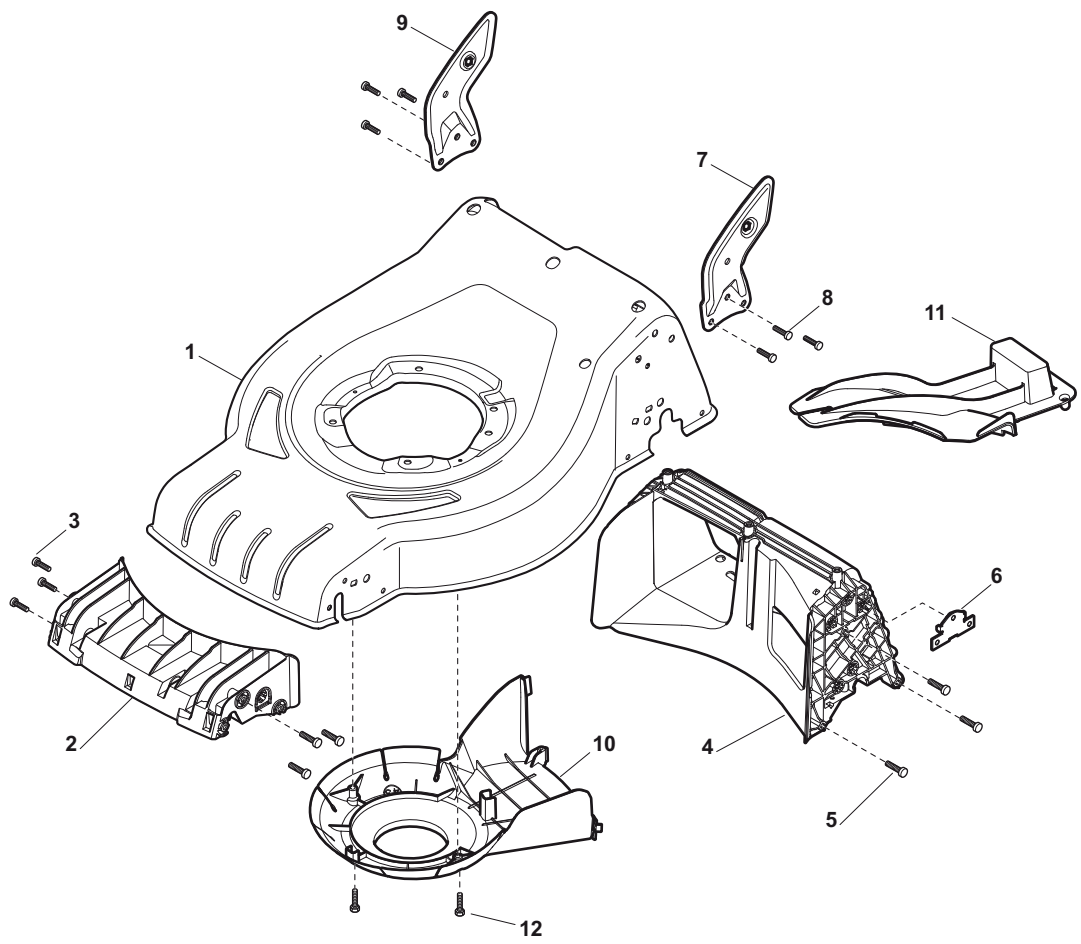

POS	PART. NO	Q.ty	DESCRIPTION	DESCRIZIONE	DESCRIPTION	BESCHREIBUNG	REMARKS
1	381004017/0	1	Deck Red	Chassis Rosso	Châssis Rouge	Gehäuse Rot	
2	322108300/0	1	Front Conveyor Assy	Convogl. Anteriore	Ens. Convoyeur Avant	Hinterleitblechvorder	
3	112728699/0	6	Screw	Vite	Vis	Schraube	
4	322108302/0	1	Rear Conveyor Assy	Convogl. Posteriore	Ens. Convoyeur Post.	Hinterleitblechsatz	
5	112728699/0	6	Screw	Vite	Vis	Schraube	
6	322545213/0	2	Plate	Piastrina	Plaquette	Plättchen	
7	381005139/0	1	Bracket, L	Staffa Sx	Etrier Gauche	Steigbügel, Linke	
8	112727801/0	6	Screw	Vite	Vis	Schraube	
9	381005137/0	1	Bracket, R	Staffa Dx	Etrier Droit	Steigbügel, Rechte	
10	322060241/0	1	Protection, Belt	Carter Cinghia	Protection Courroie	Schutz, Riemen	
11	322140240/0	1	Deflector	Deflettore	Deflecteur	Abweiser	
12	112728530/0	2	Screw	Vite	Vis	Schraube