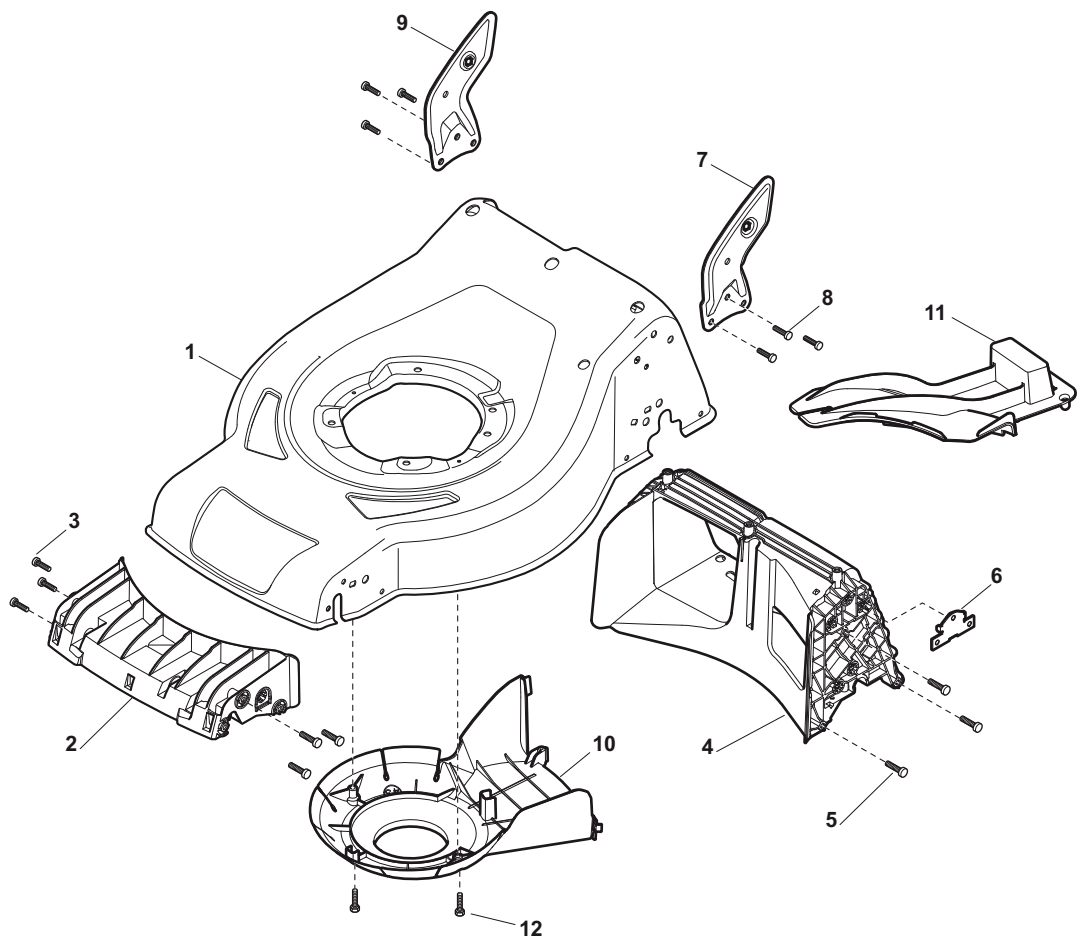

POS	PART. NO	Q.ty	DESCRIPTION	DESCRIZIONE	DESCRIPTION	BESCHREIBUNG	REMARKS
1	381004019/0	1	Deck Red	Chassis Rosso	Châssis Rouge	Gehäuse Rot	
2	322108300/0	1	Front Conveyor Assy	Convogl. Anteriore	Ens. Convoyeur Avant	Hinterleitblechvorder	
3	112728699/0	6	Screw	Vite	Vis	Schraube	
4	322108302/0	1	Rear Conveyor Assy	Convogl. Posteriore	Ens. Convoyeur Post.	Hinterleitblechsatz	
5	112728699/0	6	Screw	Vite	Vis	Schraube	
6	322545213/0	2	Plate	Piastrina	Plaquette	Plättchen	
7	381005139/0	1	Bracket, L	Staffa Sx	Etrier Gauche	Steigbügel, Linke	
8	112727801/0	6	Screw	Vite	Vis	Schraube	
9	381005137/0	1	Bracket, R	Staffa Dx	Etrier Droit	Steigbügel, Rechte	
10	322060241/0	1	Protection, Belt	Carter Cinghia	Protection Courroie	Schutz, Riemen	
11	322140240/0	1	Deflector	Deflettore	Deflecteur	Abweiser