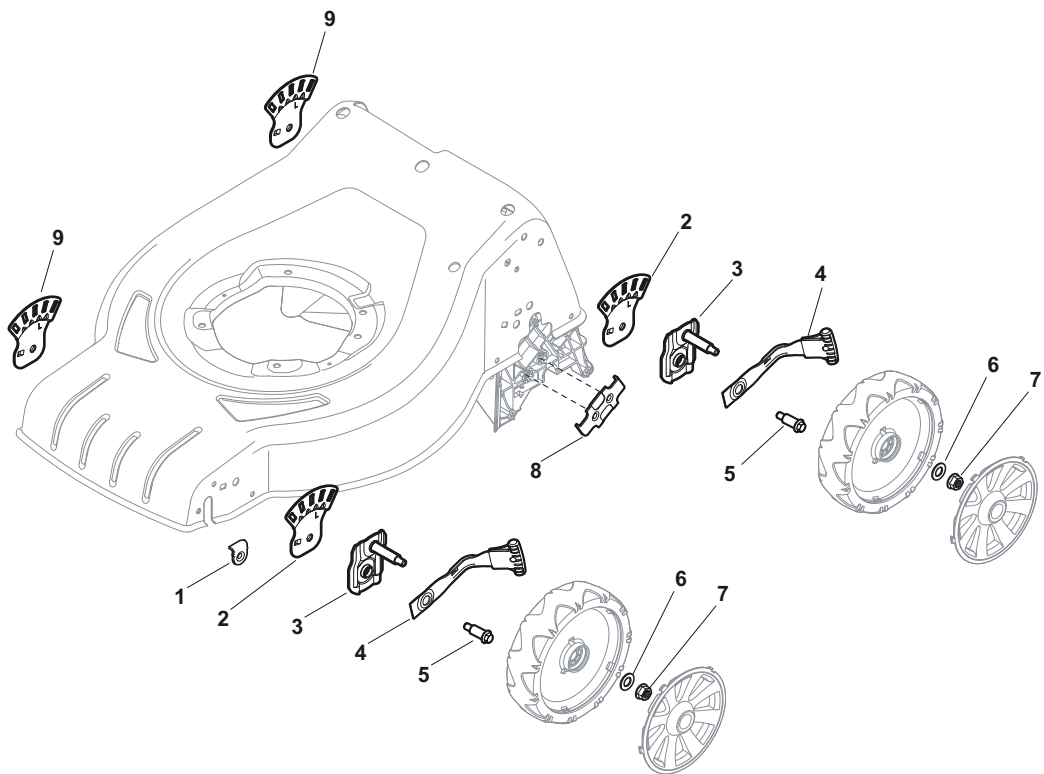

ILLUSTRATED PARTS LIST

CR 430

CS 430

- Use GLOBAL GARDEN PRODUCT Genuine Spare Parts specified in the parts list for repair and/or replacement.
- The contents described in the parts list may change due to improvement.
- The drawings of the spare parts are only indicative and might not represent the part in question exactly.
- The indications "right" - "left" - "front" - "rear" refer to the position of the operator when using the machine.
- When placing orders of parts for repair and/or replacement, make sure that the illustrated parts list is the one applying to the machine's year of manufacture, as shown on the identification plate attached to the machine.

POS	PART. NO	Q.ty	DESCRIPTION	DESCRIZIONE	DESCRIPTION	BESCHREIBUNG	REMARKS
1	322545189/0	2	Plate	Piastrina	Plaquette	Plättchen	
2	322735597/1	2	Sector, Height Adjustment	Settore Regolazione Altezza	Secteur Reglage Hauteur	Sektor, Höheverstellung	
3	381005141/0	4	Support, Wheel	Supporto Ruota	Support Roue	Halter, Rad	
4	381003354/0	4	Lever, Height Adjustment	Leva Regolazione Altezza	Levier Reglage Hauteur	Hebel, Höneverstellung	
5	122519811/0	4	Pin	Perno	Pivot	Bolzen	
6	112521350/0	4	Washer	Rosetta	Rondelle	Scheibe	
7	112155000/0	4	Nut	Dado	Ecrou	Mutter	
8	322545211/0	2	Plate	Piastrina	Plaquette	Plättchen	
9	322735595/1	2	Sector, Height Adjustment	Settore Regolazione Altezza	Secteur Reglage Hauteur	Sektor, Höheverstellung	