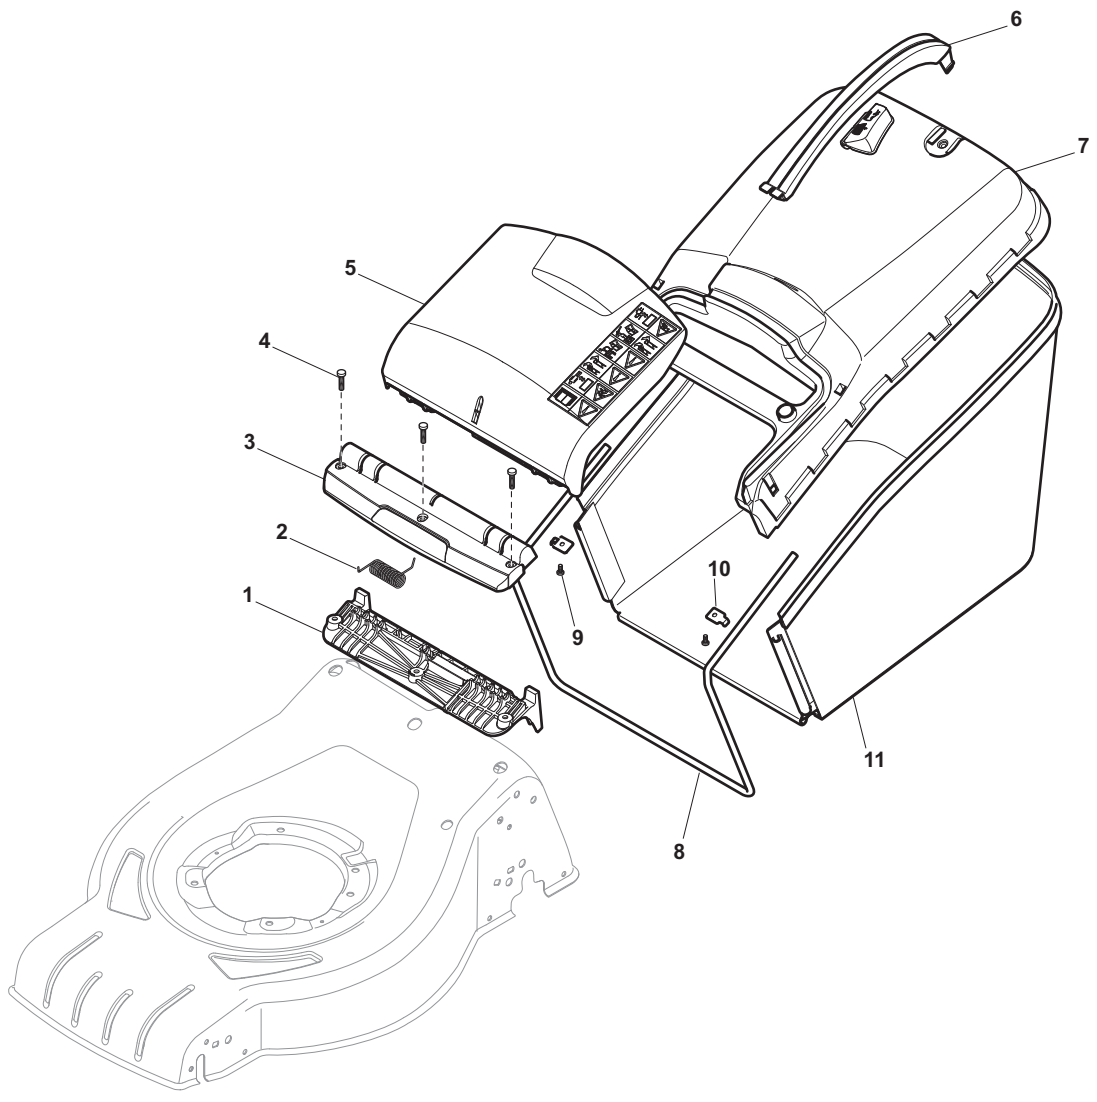

POS	PART. NO	Q.ty	DESCRIPTION	DESCRIZIONE	DESCRIPTION	BESCHREIBUNG	REMARKS
1	322785331/0	1	Support	Supporto	Support	Halter	
2	122450464/0	1	Spring	Molla	Ressort	Feder	
3	322109554/0	1	Cover, Black	Copertura, Nero	Couvre, Noir	Kappe, Schwarz	Black
3	322109556/0	1	Cover, Yellow	Capottina Gialla	Capot Jaune	Haube Gelb	Yellow
4	112728699/0	3	Screw	Vite	Vis	Schraube	
5	322600206/1	1	Stone-Guard Black	Parasassi Nero	Pare-Pierres	Prallblech	Black
5	322600214/1	1	Stone-Guard Yellow	Parasassi Giallo	Pare-Pierres, Jaune	Prallblech, Gelb	Yellow
6	322393644/0	1	Handle, Black	Maniglia, Nero	Poignee, Noir	Griff, Schwarz	Black
6	322393646/0	1	Handle, Yellow	Maniglia, Gialla	Poignee, Jaune	Griff, Gelb	Yellow
7	381486016/0A	1	Grass-Box, Upper Part Yellow	Sacco, Parte Superiore Giallo	Sac, Partie Superieure Jaune	Korb, Oberteil Gelb	Yellow
7	381486018/0	1	Grass-Box, Upper Part Black	Sacco, Parte Sup. Nero	Sac, Partie Sup. Noir	Korb, Oberteil, Schwarz	Black
8	122608561/0	1	Stiffening Lower	Rinforzo Inf	Réinforcement Inf	Verstärkung Untere	
9	112728692/0	2	Screw	Vite	Vis	Schraube	
10	322545159/0	2	Plate	Piastrina	Plaquette	Plättchen	
11	181002318/0	1	Box, Fabric	Sacco, Tela	Sac, Toile	Sack, Tuck