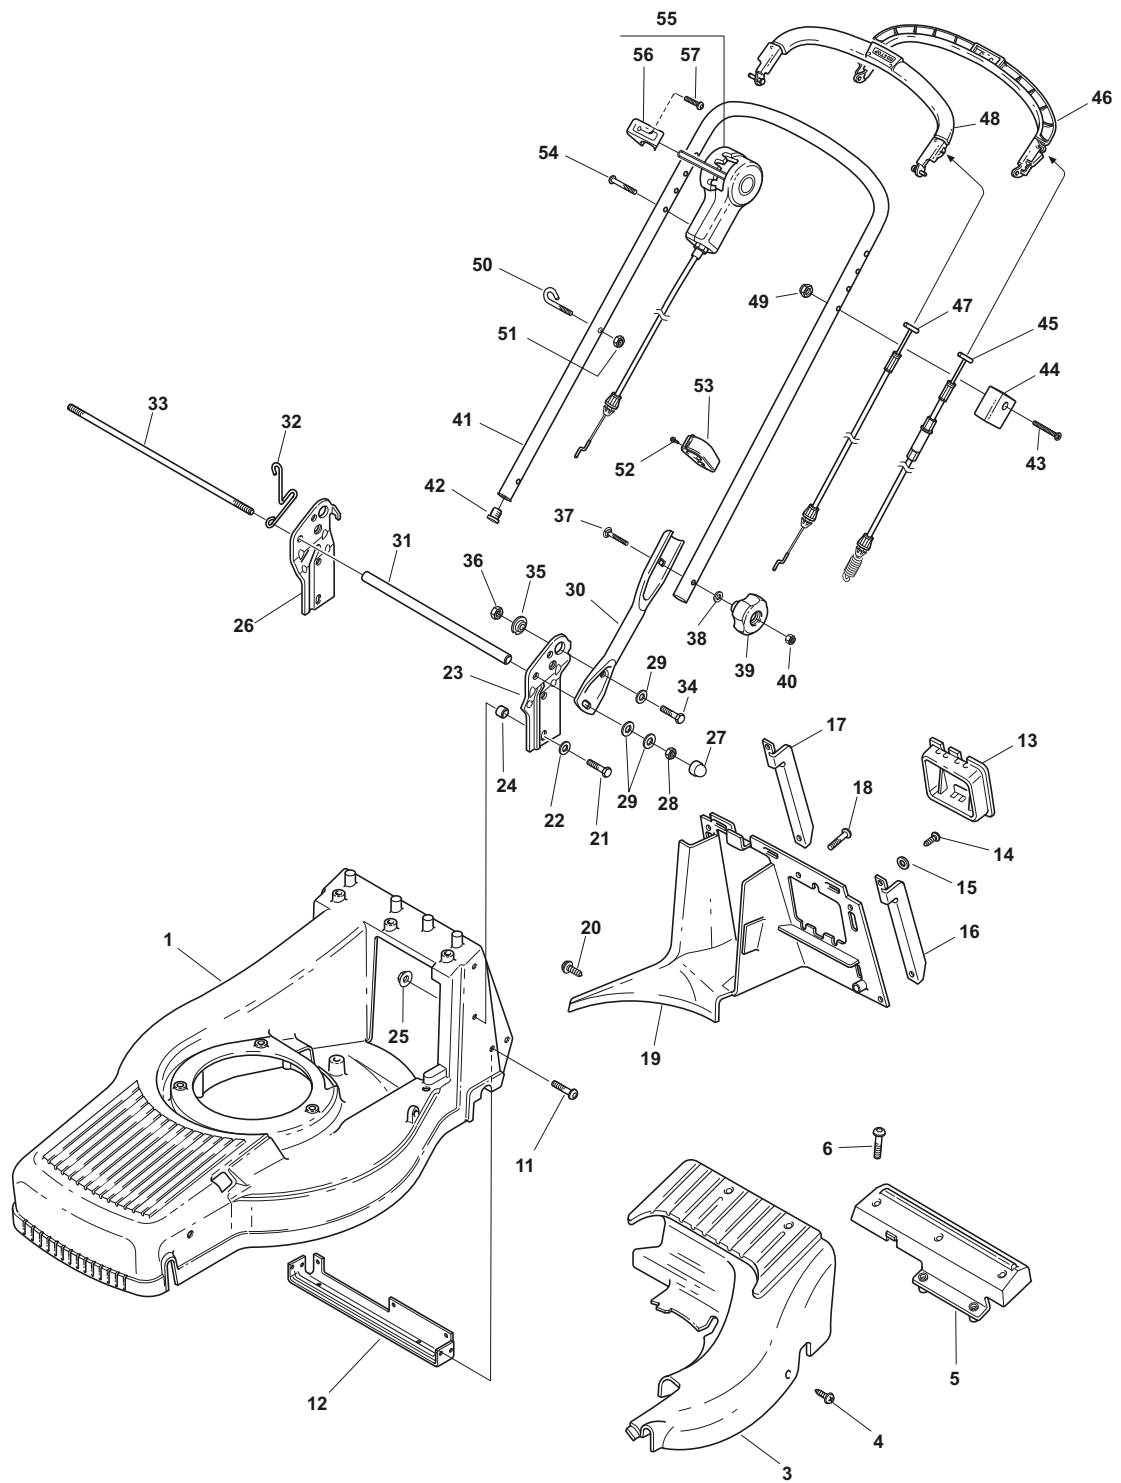

POS	PART. NO	Q.ty	DESCRIPTION	DESCRIZIONE	DESCRIPTION	BESCHREIBUNG	REMARKS
1	381002659/0	1	Deck Red	Chassis Rosso	Châssis Rouge	Gehäuse Rot	
3	322060153/1	1	Protection, Red	Carter, Rosso	Protection, Rouge	Schutz, Rot	
4	112728300/0	3	Screw	Vite	Vis	Schraube	
5	322785164/0	1	Stone Guard Fulcrum	Fulcro Parasassi	Point D'Appui Parepierres	Drehpunkt Prallblech	
6	112735664/0	3	Screw	Vite	Vis	Schraube	
11	112735592/0	4	Screw	Vite	Vis	Schraube	
12	322608521/0	1	Rear Stiffening	Rinforzo Posteriore	Réinforcement Arriere	Hinterverstärkung	
13	322109531/0	1	Cover	Capottina	Capot	Haube	
14	112728124/0	5	Screw	Vite	Vis	Schraube	
15	112523040/0	3	Washer	Rosetta	Rondelle	Scheibe	
16	322775183/0	1	Bracket, L	Staffa Sx	Etrier Gauche	Steigbügel, Linke	
17	322775185/0	1	Bracket, R	Staffa Dx	Etrier Droit	Steigbügel, Rechte	
18	112735664/0	1	Screw	Vite	Vis	Schraube	
19	322108278/0	1	Rear Conveyor Assy	Convogl. Posteriore	Ens. Convoyeur Post.	Hinterleitblechsatz	
20	112728300/0	1	Screw	Vite	Vis	Schraube	
21	112793102/0	4	Screw	Vite	Vis	Schraube	
22	112521350/0	4	Washer	Rosetta	Rondelle	Scheibe	
23	322778411/0	1	Bracket, L	Staffa Sx	Etrier Gauche	Steigbügel, Linke	
24	122041959/0	2	Bush	Bussola	Douille	Büchse	
25	112293201/0	4	Nut	Dado	Ecrou	Mutter	
26	322778413/0	1	Bracket, R	Staffa Dx	Etrier Droit	Steigbügel, Rechte	
27	118203854/0	2	Protection	Cappuccio	Capuchon	Stecker	
28	112293200/0	2	Nut	Dado	Ecrou	Mutter	
29	112523060/0	6	Washer	Rosetta	Rondelle	Scheibe	
30	381006614/0	2	Handle, Lower Part	Parte Inf Maniglia	Poignée, Partie Inferieure	Griff, Unterteil	
31	322869711/0	1	Spacer	Distanziale	Entretoise	Distanzring	
32	122430312/0	1	Guide Spring	Molla Guida	Ressort De Guide	Feder Führer	
33	122517702/0	1	Fulcrum Pin	Perno Fulcro	Pivot	Gelenkpunkt	
34	112793301/0	2	Screw	Vite	Vis	Schraube	
35	322041955/0	2	Bush	Bussola	Douille	Büchse	
36	112293200/0	2	Nut	Dado	Ecrou	Mutter	
37	112819110/0	2	Screw	Vite	Vis	Schraube	
38	122680006/1	2	Washer	Rosetta	Rondelle	Scheibe	
39	322399804/1	2	Knob	Manopolina	Poignée	Griff	
40	112293200/0	2	Nut	Dado	Ecrou	Mutter	
41	381006619/1	1	Handle, Upper Part	Manico, Parte Sup	Mancheron, Partie Superieure	Holz, Oberteil	
42	118566110/0	2	Cap	Puntale	Bouchon	Gummistopfen	
43	112727786/0	1	Screw	Vite	Vis	Schraube	
44	322551640/0	1	Plate	Piastrina	Plaquette	Plättchen	
45	381000697/0	1	Cable, Rear Drive	Cavo Comando Trazione	Câble, Comm. Traction	Kabel, Antrieb	
46	381003297/1	1	Driving Lever	Leva Trazione	Levier Traction	Antriebhebel	
47	181000686/0	1	Cable, Thread Engine Brake	Cavo Freno Motore	Cable Frein Moteur	Kabel, Motorbremse	
47	181000687/0	1	Cable, Thread Engine Brake	Cavo Freno Motore	Cable Frein Moteur	Kabel, Motorbremse	
47	181000688/0	1	Cable, Thread Engine Brake	Cavo Freno Motore	Cable Frein Moteur	Kabel, Motorbremse	
47	181000688/0	1	Cable, Thread Engine Brake	Cavo Freno Motore	Cable Frein Moteur	Kabel, Motorbremse	
47	181000777/0	1	Cable, Thread Engine Brake	Cavo Freno Motore	Cable Frein Moteur	Kabel, Motorbremse	
48	381003298/1	1	Lever, Engine Brake	Leva Freno Motore	Levier Frein Moteur	Hebel, Motorbremse	
48	381003330/0	1	Lever, Engine Brake	Leva Freno Motore	Levier Frein Moteur	Hebel, Motorbremse	
49	112154510/0	1	Nut	Dado	Ecrou	Mutter	
50	122430313/0	1	Guide Spring	Molla Guida	Ressort De Guide	Feder Führer	
51	112292100/0	1	Nut	Dado	Ecrou	Mutter	
52	112728691/0	3	Screw	Vite	Vis	Schraube	
53	322192001/0	3	Anchor Clamp	Fascetta Ancoraggio	Collier	Bowdenzughalter	
54	112728702/0	2	Screw	Vite	Vis	Schraube	
55	381007097/0	1	Cable, Speed Drive Control	Cavo Comando Marce	Cable, Comm. Changemen	Kabel, Gängeschaltun	
56	322399809/0	1	Knob	Manopolina	Poignée	Griff	
57	112728300/0	2	Screw	Vite	Vis	Schraube