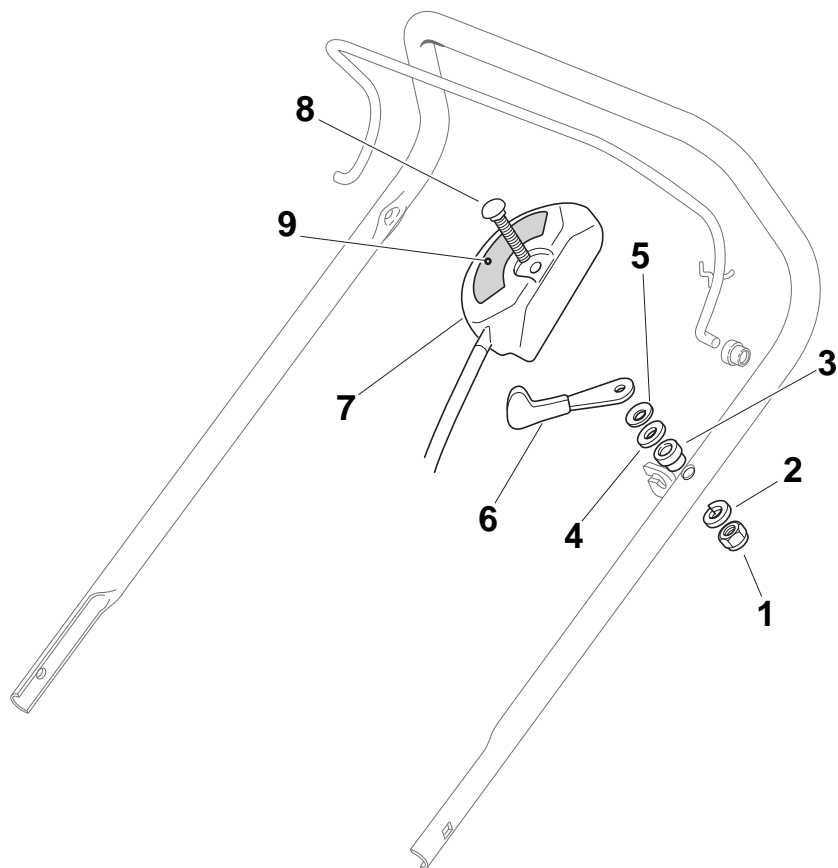

ILLUSTRATED PARTS LIST

TU 504 TR-R 4S TU 504 TRE-R 4S

- Use GLOBAL GARDEN PRODUCT Genuine Spare Parts specified in the parts list for repair and/or replacement.
- The contents described in the parts list may change due to improvement.
- The drawings of the spare parts are only indicative and might not represent the part in question exactly.
- The indications "right" - "left" - "front" - "rear" refer to the position of the operator when using the machine.
- When placing orders of parts for repair and/or replacement, make sure that the illustrated parts list is the one applying to the machine's year of manufacture, as shown on the identification plate attached to the machine.

POS	PART. NO	Q.ty	DESCRIPTION	DESCRIZIONE	DESCRIPTION	BESCHREIBUNG	REMARKS
1	112291000/0	1	Nut	Dado	Ecrou	Mutter	
2	112581500/0	1	Grower	Grower	Grower	Federring	
3	122171005/0	1	Spacer	Distanziale	Entretoise	Distanzring	
4	112521360/0	1	Washer	Rosetta	Rondelle	Scheibe	
5	112508100/0	1	Spring Washer	Rosetta Elastica	Rondelle Elastique	Elastische Scheibe	
6	381007220/0	1	Lever, Throttle	Leva, Acceleratore	Levier, Accelérateur	Hebel, Beschleuniger	B&S 450-500 / GGP 150cc
6	381007279/1	1	Lever, Throttle	Leva, Acceleratore	Levier, Accelérateur	Hebel, Beschleuniger	B&S-GGP- Honda
7	481007080/0	1	Throttle Cable	Cavo Acceleratore	Cable, Accelérateur	Gashebel Kabel	
8	112815000/0	1	Screw	Vite	Vis	Schraube	
9	114356702/0	1	Label	Etichetta	Etiquette	Etikette	GGP
9	114356702/0	1	Label	Etichetta	Etiquette	Etikette	Honda
9	114356703/0	1	Label	Etichetta	Etiquette	Etikette	B&S
9	114356905/0	1	Label	Etichetta	Etiquette	Etikette	DOV
9	114364264/0	1	Label	Etichetta	Etiquette	Etikette	AVS