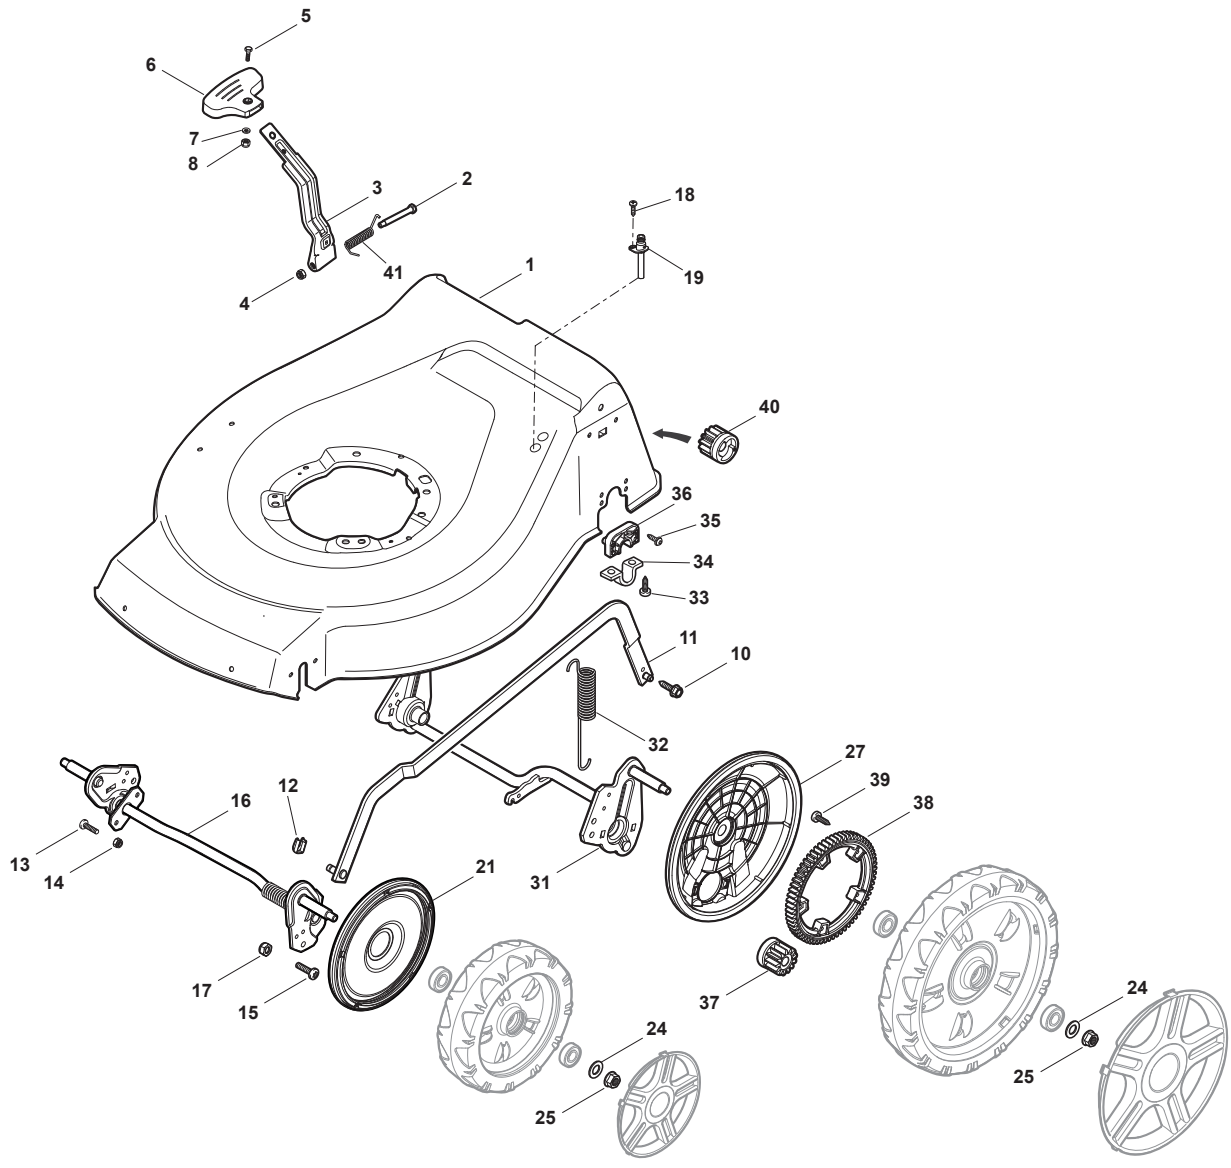

POS	PART. NO	Q.ty	DESCRIPTION	DESCRIZIONE	DESCRIPTION	BESCHREIBUNG	REMARKS
1	381004536/0	1	Deck Red	Chassis Rosso	Châssis Rouge	Gehäuse Rot	
1	381004538/0	1	Deck Red	Chassis Rosso	Châssis Rouge	Gehäuse Rot	Side Discharge
1	381004562/0	1	Deck Yellow	Chassis Giallo	Châssis Jaune	Gehäuse Gelb	
2	122534131/0	1	Pin	Perno	Pivot	Bolzen	
3	381003398/0	1	Lever, Height Adjustment	Leva Regolazione Altezza	Levier Reglage Hauteur	Hebel, Höneverstellung	
4	112154510/0	1	Nut	Dado	Ecrou	Mutter	
5	112788512/0	1	Screw	Vite	Vis	Schraube	
6	322394503/0	1	Knob	Manopolina	Poignée	Griff	
7	112521310/0	1	Washer	Rosetta	Rondelle	Scheibe	
8	112150000/0	1	Nut	Dado	Ecrou	Mutter	
10	122943013/0	1	Screw	Vite	Vis	Schraube	
11	381002032/0	1	Rod, Height Adjustment	Asta Comando Regol. Altezza	Tige Commande Reglage H	Stange, Höheverstellung	
12	112436051/0	1	Plate	Piastrina	Plaquette	Plättchen	
13	112727803/0	3	Screw	Vite	Vis	Schraube	
14	112154510/0	3	Nut	Dado	Ecrou	Mutter	
15	112727801/0	1	Screw	Vite	Vis	Schraube	
16	381002887/1	1	Axle, Front Wheels	Asse Ruote Anteriori	Axe Roues Avant	Achse, Vorderrad	
17	112154510/0	1	Nut	Dado	Ecrou	Mutter	
18	112728450/0	1	Screw	Vite	Vis	Schraube	
19	322034002/0	1	Washing Connection	Attacco Acqua Lavaggio	Attaque Lavage	Waschenverbindung	
21	322600145/0	2	Protection, Wheel	Protezione Ruote	Protection Roue	Schütz, Räder	
24	112521350/0	4	Washer	Rosetta	Rondelle	Scheibe	
25	112155000/0	4	Nut	Dado	Ecrou	Mutter	
27	322600208/0	2	Protection, Wheel	Protezione Ruote	Protection Roue	Schütz, Räder	
31	381302835/1	1	Axle, Rear Wheels	Asse Ruote Posteriore	Axe Roues Arriere	Achse, Hinterrad	
32	122450460/0	1	Spring	Molla	Ressort	Feder	
33	112728697/0	4	Screw	Vite	Vis	Schraube	
34	322545152/0	2	Plate	Piastrina	Plaquette	Plättchen	
35	112728697/0	4	Screw	Vite	Vis	Schraube	
36	322785304/1	2	Support	Supporto	Support	Halter	
37	122570134/0	1	Pinion L	Pignone Sx	Pignon G	Ritzel Linkes	
38	322120115/0	2	Ring Gear	Corona	Couronne	Kranz	
39	112728706/0	6	Screw	Vite	Vis	Schraube	
40	122570133/0	1	Pinion R	Pignone Dx	Pignon D	Ritzel Rechtes	
41	122446192/0	1	Spring	Molla	Ressort	Feder