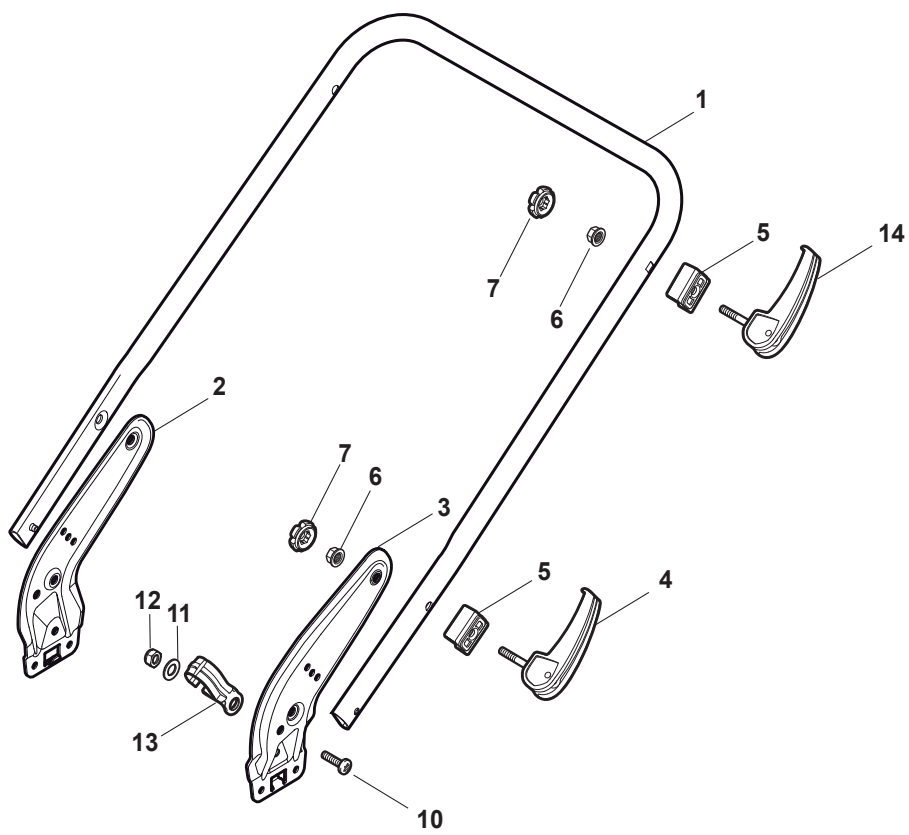

ILLUSTRATED PARTS LIST

NTL 484 W TR/E 4S NTL 484 W TRQ/E 4S

- Use GLOBAL GARDEN PRODUCT Genuine Spare Parts specified in the parts list for repair and/or replacement.
- The contents described in the parts list may change due to improvement.
- The drawings of the spare parts are only indicative and might not represent the part in question exactly.
- The indications "right" - "left" - "front" - "rear" refer to the position of the operator when using the machine.
- When placing orders of parts for repair and/or replacement, make sure that the illustrated parts list is the one applying to the machine's year of manufacture, as shown on the identification plate attached to the machine.

POS	PART. NO	Q.ty	DESCRIPTION	DESCRIZIONE	DESCRIPTION	BESCHREIBUNG	REMARKS
1	381006719/0	1	Handle, Lower Part	Parte Inf Maniglia	Poignée, Partie Inferieure	Griff, Unterteil	Black
1	381006720/0	1	Handle, Lower Part	Parte Inf Maniglia	Poignée, Partie Inferieure	Griff, Unterteil	Grey
2	381005149/0	1	Bracket, R	Staffa Dx	Etrier Droit	Steigbügel, Rechte	
3	381005151/0	1	Bracket, L	Staffa Sx	Etrier Gauche	Steigbügel, Linke	
4	381003253/0	2	Handle	Maniglia	Poignée	Griff	
5	322680016/0	4	Support	Supporto	Support	Halter	
6	122131750/0	4	Nut	Dado	Ecrou	Mutter	
7	322399835/0	4	Knob	Manopolina	Poignée	Griff	
10	112760605/0	2	Screw	Vite	Vis	Schraube	
11	125038002/1	2	Bush	Bussola	Douille	Büchse	
12	112155000/0	2	Nut	Dado	Ecrou	Mutter	
13	322192156/0	1	Fair Led	Fascetta	Collier	Bowdenzughalter	
14	381103350/0	2	Handle	Maniglia	Poignée	Griff	

POS	PART. NO	Q.ty	DESCRIPTION	DESCRIZIONE	DESCRIPTION	BESCHREIBUNG	REMARKS
1	119216035/0	4	Bearing	Cuscinetto	Coussinet	Lager	
2	381007483/1	2	Wheel Ø 200	Ruota Ø 200	Roue Ø 200	Rad Ø 200	
4	381007478/1	2	Wheel Ø 280	Ruota Ø 280	Roue Ø 280	Rad Ø 280	