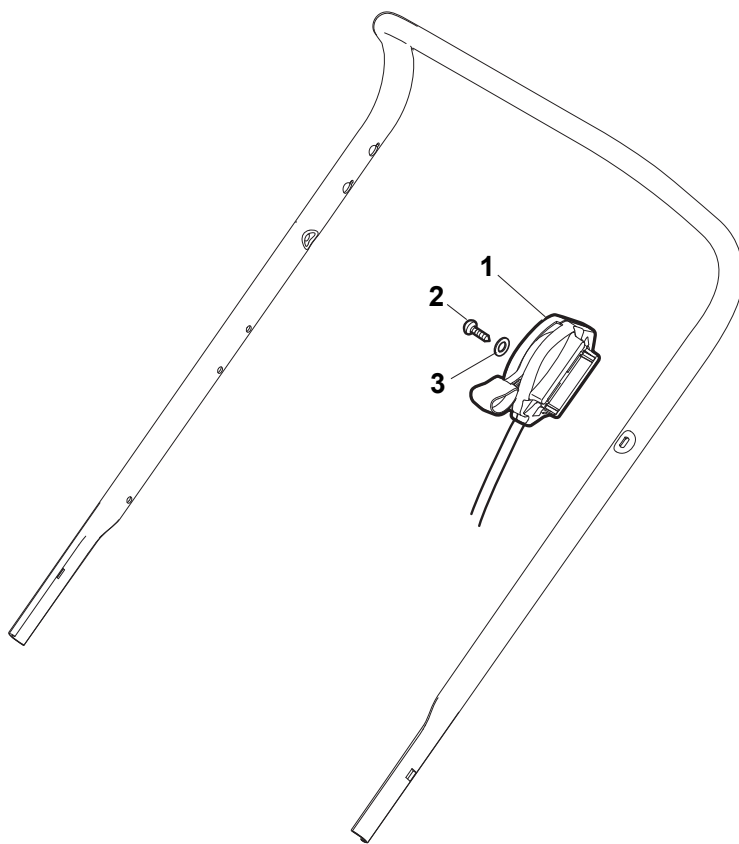

POS	PART. NO	Q.ty	DESCRIPTION	DESCRIZIONE	DESCRIPTION	BESCHREIBUNG	REMARKS
1	381006838/0	1	Handle, Upper Part	Manico, Parte Sup	Mancheron, Partie Superieure	Holm, Oberteil	for NT Throttle/DELTA Dashboard
1	381007522/0	1	Handle, Upper Part	Manico, Parte Sup	Mancheron, Partie Superieure	Holm, Oberteil	for TD-CA Dashboard (Black)
1	381007525/0	1	Handle, Upper Part	Manico, Parte Sup	Mancheron, Partie Superieure	Holm, Oberteil	for TD-CA Dashboard (Grey)
2	122430313/0	1	Guide Spring	Molla Guida	Ressort De Guide	Feder Führer	
3	112521330/0	1	Washer	Rosetta	Rondelle	Scheibe	
4	112154510/0	1	Nut	Dado	Ecrou	Mutter	
5	118390020/0	1	Fairlead	Fermacavo	Fixation Cable	Kabelbefestigung	
6	181030053/0	1	Cable, Thread Engine Brake	Cavo Freno Motore	Cable Frein Moteur	Kabel, Motorbremse	GGP-B&S Engine
6	181030054/0	1	Cable, Thread Engine Brake	Cavo Freno Motore	Cable Frein Moteur	Kabel, Motorbremse	GGP 150cc
6	181030056/0	1	Cable, Thread Engine Brake	Cavo Freno Motore	Cable Frein Moteur	Kabel, Motorbremse	B&S E Series
6	181030070/0	1	Cable, Thread Engine Brake	Cavo Freno Motore	Cable Frein Moteur	Kabel, Motorbremse	Honda Engine
7	322545204/0	1	Fulcrum Pin	Perno Fulcro	Pivot	Gelenkpunkt	
8	122041966/0	1	Bush	Bussola	Douille	Büchse	
9	181003300/1	1	Lever, Engine Brake	Leva Freno Motore	Levier Frein Moteur	Hebel, Motorbremse	
10	381030092/0	1	Cable, Rear Drive	Cavo Comando Trazione	Câble, Comm. Traction	Kabel, Antrieb	
11	122041966/0	1	Bush	Bussola	Douille	Büchse	
12	181003301/0	1	Lever, Driving	Leva Trazione	Levier Traction	Antriebhebel	
13	122291050/0	1	Handgrip Black	Impugnatura Manico Nera	Poignée Noir	Handgriff Schwarz