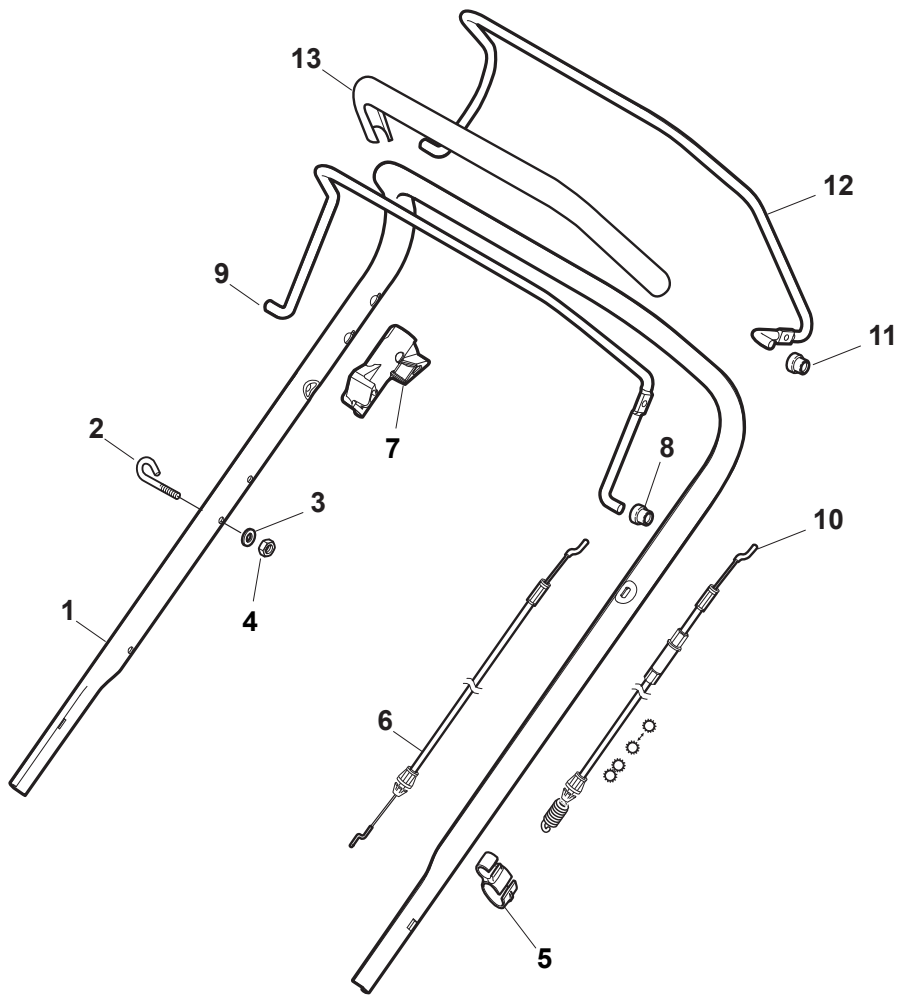

ILLUSTRATED PARTS LIST

NTL 484 W TR/E 4S NTL 484 W TRQ/E 4S

- Use GLOBAL GARDEN PRODUCT Genuine Spare Parts specified in the parts list for repair and/or replacement.
- The contents described in the parts list may change due to improvement.
- The drawings of the spare parts are only indicative and might not represent the part in question exactly.
- The indications "right" - "left" - "front" - "rear" refer to the position of the operator when using the machine.
- When placing orders of parts for repair and/or replacement, make sure that the illustrated parts list is the one applying to the machine's year of manufacture, as shown on the identification plate attached to the machine.

POS	PART. NO	Q.ty	DESCRIPTION	DESCRIZIONE	DESCRIPTION	BESCHREIBUNG	REMARKS
1	381006719/0	1	Handle, Lower Part	Parte Inf Maniglia	Poignée, Partie Inferieure	Griff, Unterteil	Black
1	381006720/0	1	Handle, Lower Part	Parte Inf Maniglia	Poignée, Partie Inferieure	Griff, Unterteil	Grey
2	381005149/0	1	Bracket, R	Staffa Dx	Etrier Droit	Steigbügel, Rechte	
3	381005151/0	1	Bracket, L	Staffa Sx	Etrier Gauche	Steigbügel, Linke	
4	381003253/0	2	Handle	Maniglia	Poignée	Griff	
5	322680016/0	4	Support	Supporto	Support	Halter	
6	122131750/0	4	Nut	Dado	Ecrou	Mutter	
7	322399835/0	4	Knob	Manopolina	Poignée	Griff	
10	112760605/0	2	Screw	Vite	Vis	Schraube	
11	125038002/1	2	Bush	Bussola	Douille	Büchse	
12	112155000/0	2	Nut	Dado	Ecrou	Mutter	
13	322192156/0	1	Fair Led	Fascetta	Collier	Bowdenzughalter	
14	381103350/0	2	Handle	Maniglia	Poignée	Griff	