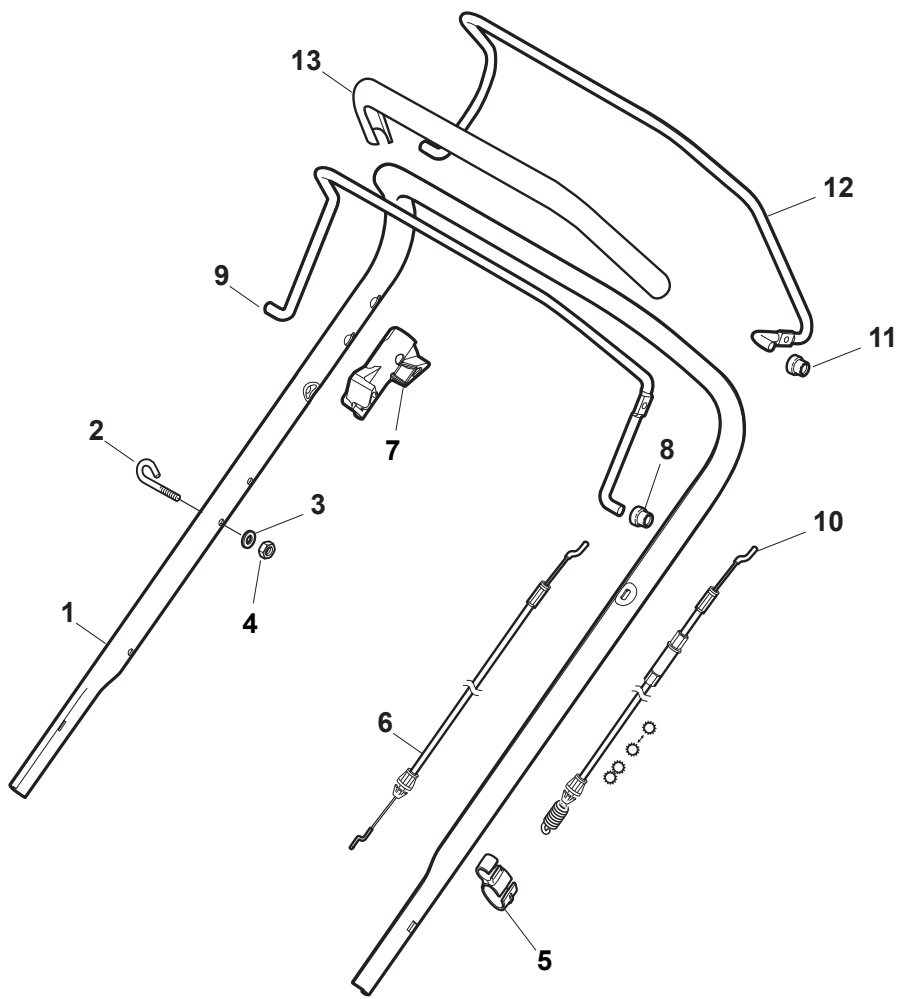

## NTL 484 W TR 4S NTL 484 W TRQ 4S

- Use GLOBAL GARDEN PRODUCT Genuine Spare Parts specified in the parts list for repair and/or replacement.
- The contents described in the parts list may change due to improvement.
- The drawings of the spare parts are only indicative and might not represent the part in question exactly.
- The indications "right" - "left" - "front" - "rear" refer to the position of the operator when using the machine.
- When placing orders of parts for repair and/or replacement, make sure that the illustrated parts list is the one applying to the machine's year of manufacture, as shown on the identification plate attached to the machine.

POS	PART. NO	Q.ty	DESCRIPTION	DESCRIZIONE	DESCRIPTION	BESCHREIBUNG	REMARKS
1	381006719/0	1	Handle, Lower Part	Parte Inf Maniglia	Poignée, Partie Inferieure	Griff, Unterteil	Black
1	381006720/0	1	Handle, Lower Part	Parte Inf Maniglia	Poignée, Partie Inferieure	Griff, Unterteil	Grey
2	381005149/0	1	Bracket, R	Staffa Dx	Etrier Droit	Steigbügel, Rechte	
3	381005151/0	1	Bracket, L	Staffa Sx	Etrier Gauche	Steigbügel, Linke	
4	381003253/0	2	Handle	Maniglia	Poignée	Griff	
5	322680016/0	4	Support	Supporto	Support	Halter	
6	122131750/0	4	Nut	Dado	Ecrou	Mutter	
7	322399835/0	4	Knob	Manopolina	Poignée	Griff	
10	112760605/0	2	Screw	Vite	Vis	Schraube	
11	125038002/1	2	Bush	Bussola	Douille	Büchse	
12	112155000/0	2	Nut	Dado	Ecrou	Mutter	
13	322192156/0	1	Fair Led	Fascetta	Collier	Bowdenzughalter	
14	381103350/0	2	Handle	Maniglia	Poignée	Griff	