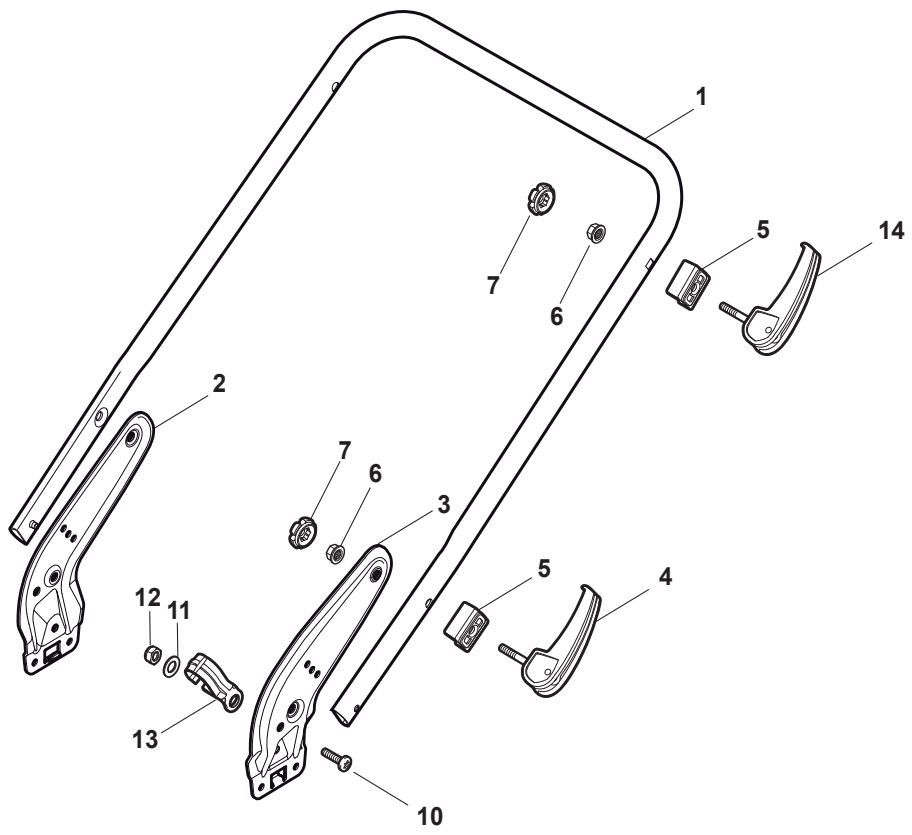

## NTL 484 W TR 4S NTL 484 W TRQ 4S

- Use GLOBAL GARDEN PRODUCT Genuine Spare Parts specified in the parts list for repair and/or replacement.
- The contents described in the parts list may change due to improvement.
- The drawings of the spare parts are only indicative and might not represent the part in question exactly.
- The indications "right" - "left" - "front" - "rear" refer to the position of the operator when using the machine.
- When placing orders of parts for repair and/or replacement, make sure that the illustrated parts list is the one applying to the machine's year of manufacture, as shown on the identification plate attached to the machine.

POS	PART. NO	Q.ty	DESCRIPTION	DESCRIZIONE	DESCRIPTION	BESCHREIBUNG	REMARKS
1	381006719/0	1	Handle, Lower Part	Parte Inf Maniglia	Poignée, Partie Inferieure	Griff, Unterteil	Black
1	381006720/0	1	Handle, Lower Part	Parte Inf Maniglia	Poignée, Partie Inferieure	Griff, Unterteil	Grey
2	381005149/0	1	Bracket, R	Staffa Dx	Etrier Droit	Steigbügel, Rechte	
3	381005151/0	1	Bracket, L	Staffa Sx	Etrier Gauche	Steigbügel, Linke	
4	381003253/0	2	Handle	Maniglia	Poignée	Griff	
5	322680016/0	4	Support	Supporto	Support	Halter	
6	122131750/0	4	Nut	Dado	Ecrou	Mutter	
7	322399835/0	4	Knob	Manopolina	Poignée	Griff	
10	112760605/0	2	Screw	Vite	Vis	Schraube	
11	125038002/1	2	Bush	Bussola	Douille	Büchse	
12	112155000/0	2	Nut	Dado	Ecrou	Mutter	
13	322192156/0	1	Fair Led	Fascetta	Collier	Bowdenzughalter	
14	381103350/0	2	Handle	Maniglia	Poignée	Griff	

POS	PART. NO	Q.ty	DESCRIPTION	DESCRIZIONE	DESCRIPTION	BESCHREIBUNG	REMARKS
1	119216035/0	4	Bearing	Cuscinetto	Coussinet	Lager	
2	381007483/1	2	Wheel Ø 200	Ruota Ø 200	Roue Ø 200	Rad Ø 200	
4	381007478/1	2	Wheel Ø 280	Ruota Ø 280	Roue Ø 280	Rad Ø 280	