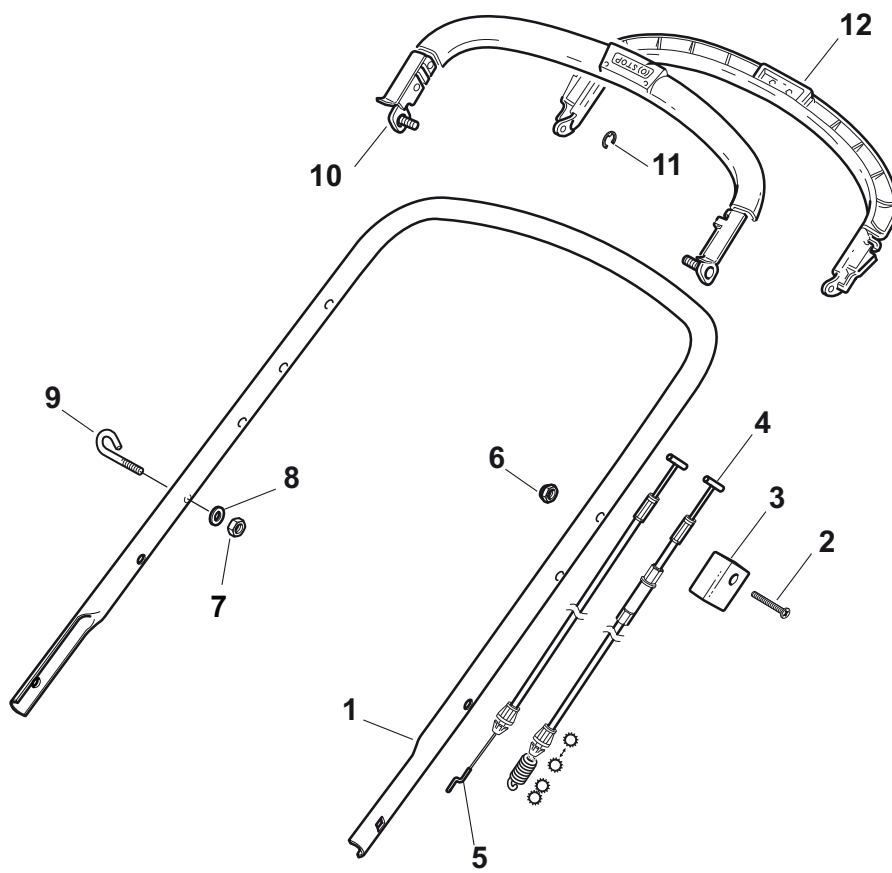

POS	PART. NO	Q.ty	DESCRIPTION	DESCRIZIONE	DESCRIPTION	BESCHREIBUNG	REMARKS
1	381006803/0	1	Handle, Upper Part	Manico, Parte Sup	Mancheron, Partie Superieure	Holm, Oberteil	Black
1	381006805/0	1	Handle, Upper Part	Manico, Parte Sup	Mancheron, Partie Superieure	Holm, Oberteil	Grey
2	112727787/0	1	Screw	Vite	Vis	Schraube	
3	322551640/0	1	Plate	Piastrina	Plaquette	Plättchen	
4	381030094/0	1	Cable, Rear Drive	Cavo Comando Trazione	Câble, Comm. Traction	Kabel, Antrieb	
5	181030056/0	1	Cable, Thread Engine Brake	Cavo Freno Motore	Cable Frein Moteur	Kabel, Motorbremse	HONDA-GGP-B&S Engine
5	181030057/0	1	Cable, Thread Engine Brake	Cavo Freno Motore	Cable Frein Moteur	Kabel, Motorbremse	GGP 150cc
6	112154510/0	1	Nut	Dado	Ecrou	Mutter	
7	112154510/0	1	Nut	Dado	Ecrou	Mutter	
8	112521330/0	1	Washer	Rosetta	Rondelle	Scheibe	
9	122430313/0	1	Guide Spring	Molla Guida	Ressort De Guide	Feder Führer	
10	381003330/0	1	Lever, Engine Brake	Leva Freno Motore	Levier Frein Moteur	Hebel, Motorbremse	
11	112000930/0	1	Snap Ring	Anello Elastico	Anneau Ressort	Sprengring	
12	381003297/1	1	Driving Lever	Leva Trazione	Levier Traction	Antriebhebel