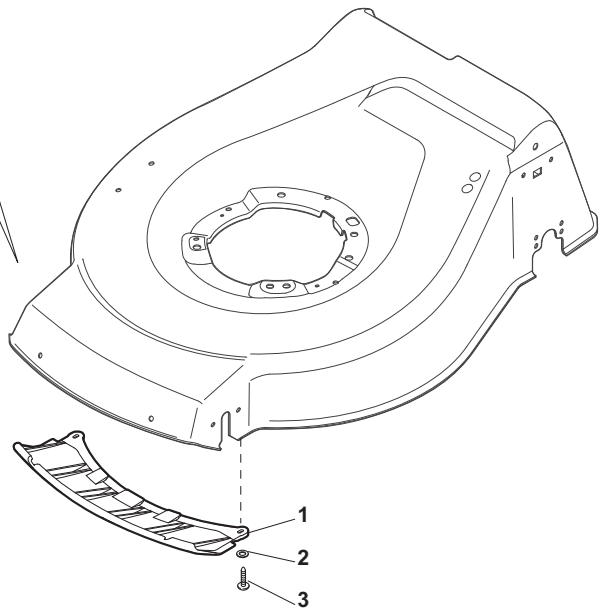

ILLUSTRATED PARTS LIST

NTL 484 TR 4S NTL 484 TRQ 4S

- Use GLOBAL GARDEN PRODUCT Genuine Spare Parts specified in the parts list for repair and/or replacement.
- The contents described in the parts list may change due to improvement.
- The drawings of the spare parts are only indicative and might not represent the part in question exactly.
- The indications "right" - "left" - "front" - "rear" refer to the position of the operator when using the machine.
- When placing orders of parts for repair and/or replacement, make sure that the illustrated parts list is the one applying to the machine's year of manufacture, as shown on the identification plate attached to the machine.

POS	PART. NO	Q.ty	DESCRIPTION	DESCRIZIONE	DESCRIPTION	BESCHREIBUNG	REMARKS
1	322108295/0	1	Stone-Guard	Parasassi	Pare-Pierres	Prallblech	
2	322600195/0	1	Ejection Guard	Protezione Uscita	Protection Sortie	Auswurfschutz	
3	112727803/0	2	Screw	Vite	Vis	Schraube	
4	322806639/0	1	Fulcrum Pin	Perno Fulcro	Pivot	Gelenkpunkt	
5	112154510/0	2	Nut	Dado	Ecrou	Mutter	
6	118203853/0	2	Protection	Cappuccio	Capuchon	Stecker	
7	122450456/0	1	Spring	Molla	Ressort	Feder	
8	122517869/0	1	Pin	Perno	Pivot	Bolzen	
9	112604896/0	2	Crown Fastener	Fissatore A Corona	Fixateur A Couronne	Kronescheibe	