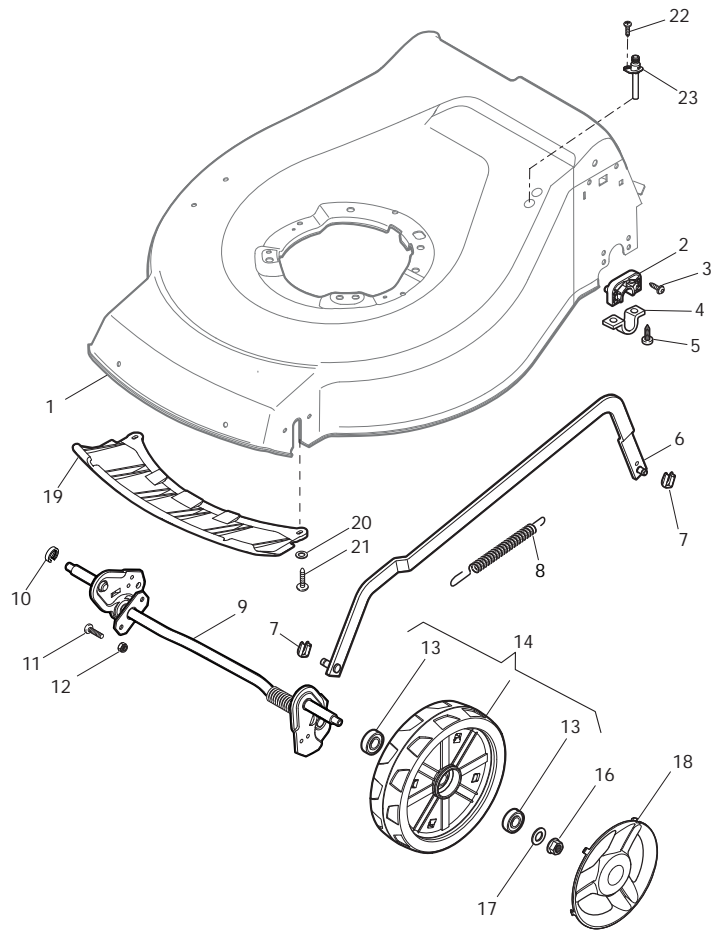

POS	PART. NO	Q.ty	DESCRIPTION	DESCRIZIONE	DESCRIPTION	BESCHREIBUNG	REMARKS
1	381004544/0	1	Deck Red	Chassis Rosso	Châssis Rouge	Gehäuse Rot	
2	322785304/0	2	Support	Supporto	Support	Halter	
3	112728697/0	4	Screw	Vite	Vis	Schraube	
4	322545154/0	2	Plate	Piastrina	Plaquette	Plättchen	
5	112728697/0	4	Screw	Vite	Vis	Schraube	
6	381002041/0	1	Rod, Height Adjustment	Asta Comando Regol. Altezza	Tige Commande Reglage Hauteur	Stange, Höheverstellung	
7	112436051/0	2	Plate	Piastrina	Plaquette	Plättchen	
8	122446193/0	1	Spring	Molla	Ressort	Feder	
9	381302859/0	1	Axle, Rear Wheels	Asse Ruote Posteriore	Axe Roues Arriere	Achse, Hinterrad	
10	122171002/0	1	Spacer	Distanziale	Entretoise	Distanzring	
11	112727803/0	4	Screw	Vite	Vis	Schraube	
12	112154510/0	4	Nut	Dado	Ecrou	Mutter	
13	119216035/0	2	Bearing	Cuscinetto	Coussinet	Lager	
14	381007448/1	2	Wheel Ø 180	Ruota Ø 180	Roue Ø 180	Rad Ø 180	
16	112155000/0	2	Nut	Dado	Ecrou	Mutter	
17	112521350/0	2	Washer	Rosetta	Rondelle	Scheibe	
18	322110687/0	2	Hub Cap Grey	Coprizzo Grigio	Couvre-Moyeu Gris	Radkappe Grau	
19	322500102/0	1	Front Combi	Pettine Anteriore	Vorne Comb	Peigne Avant	
20	112523000/1	2	Washer	Rosetta	Rondelle	Scheibe	
21	112728124/0	2	Screw	Vite	Vis	Schraube	
22	112728450/0	1	Screw	Vite	Vis	Schraube	Only With Mucching
23	322034002/0	1	Washing Connection	Attacco Acqua Lavaggio	Attaque Lavage	Waschenverbindung	Only With Mucching