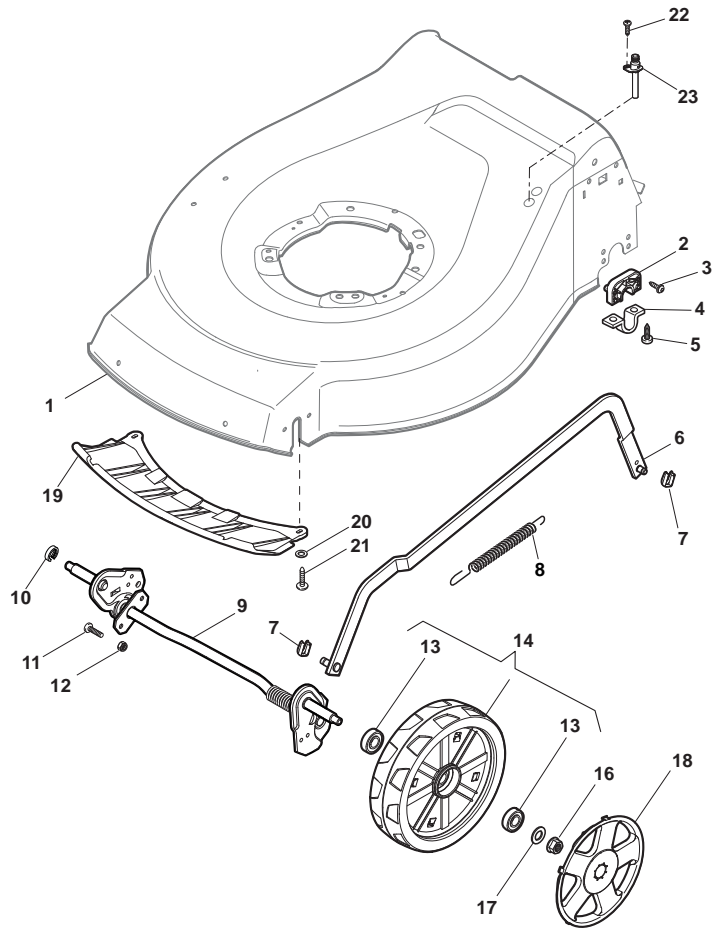

POS	PART. NO	Q.ty	DESCRIPTION	DESCRIZIONE	DESCRIPTION	BESCHREIBUNG	REMARKS
1	381004544/0	1	Deck Red	Chassis Rosso	Châssis Rouge	Gehäuse Rot	
2	322785304/0	2	Support	Supporto	Support	Halter	
3	112728697/0	4	Screw	Vite	Vis	Schraube	
4	322545154/0	2	Plate	Piastrina	Plaquette	Plättchen	
5	112728697/0	4	Screw	Vite	Vis	Schraube	
6	381002041/0	1	Rod, Height Adjustment	Asta Comando Regol. Altezza	Tige Commande Reglage Hauteur	Stange, Höheverstellung	
7	112436051/0	2	Plate	Piastrina	Plaquette	Plättchen	
8	122446193/0	1	Spring	Molla	Ressort	Feder	
9	381302859/0	1	Axle, Rear Wheels	Asse Ruote Posteriore	Axe Roues Arriere	Achse, Hinterrad	
10	122171002/0	1	Spacer	Distanziale	Entretoise	Distanzring	
11	112727803/0	4	Screw	Vite	Vis	Schraube	
12	112154510/0	4	Nut	Dado	Ecrou	Mutter	
13	119216035/0	2	Bearing	Cuscinetto	Coussinet	Lager	
14	381007448/1	2	Wheel Ø 180	Ruota Ø 180	Roue Ø 180	Rad Ø 180	
16	112155000/0	2	Nut	Dado	Ecrou	Mutter	
17	112521350/0	2	Washer	Rosetta	Rondelle	Scheibe	
18	322110382/0	2	Hub Cap	Coprizzo	Couvre-Moyeu	Radkappe	
19	322500102/0	1	Front Combi	Pettine Anteriore	Vorne Comb	Peigne Avant	
20	112523000/1	2	Washer	Rosetta	Rondelle	Scheibe	
21	112728124/0	2	Screw	Vite	Vis	Schraube	
22	112728450/0	1	Screw	Vite	Vis	Schraube	Only With Mucching
23	322034002/0	1	Washing Connection	Attacco Acqua Lavaggio	Attaque Lavage	Waschenverbindung	Only With Mucching