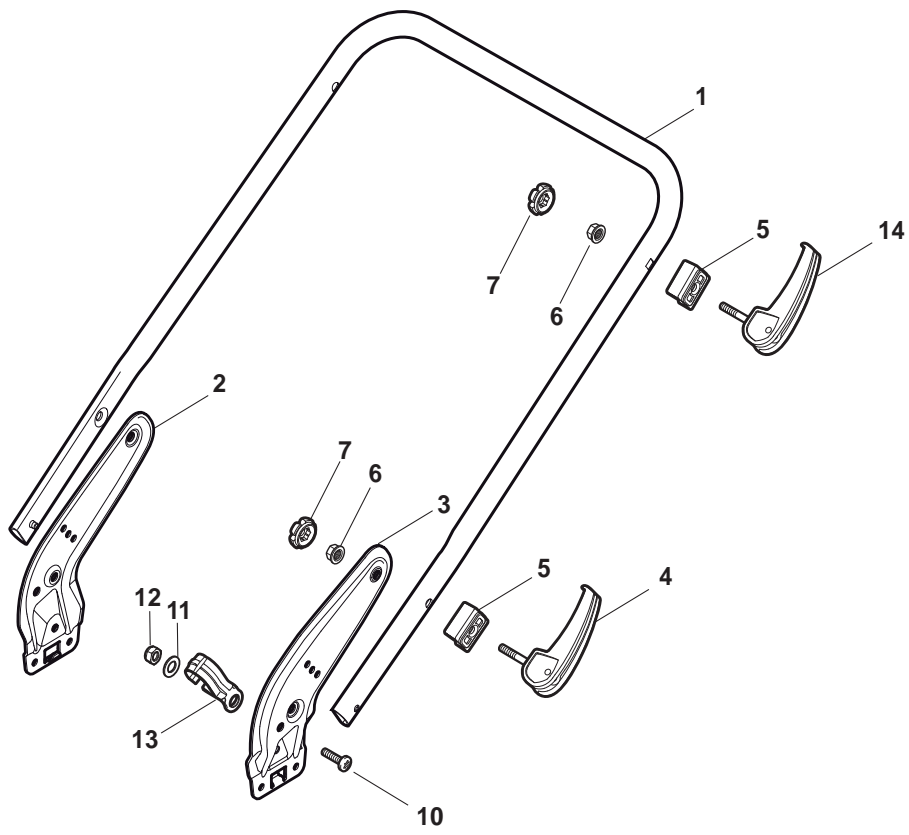

POS	PART. NO	Q.ty	DESCRIPTION	DESCRIZIONE	DESCRIPTION	BESCHREIBUNG	REMARKS
1	381006719/0	1	Handle, Lower Part	Parte Inf Maniglia	Poignée, Partie Inferieure	Griff, Unterteil	Black
1	381006720/0	1	Handle, Lower Part	Parte Inf Maniglia	Poignée, Partie Inferieure	Griff, Unterteil	Grey
2	381005149/0	1	Bracket, R	Staffa Dx	Etrier Droit	Steigbügel, Rechte	
3	381005151/0	1	Bracket, L	Staffa Sx	Etrier Gauche	Steigbügel, Linke	
4	381003253/0	2	Handle	Maniglia	Poignée	Griff	
5	322680016/0	4	Support	Supporto	Support	Halter	
6	122131750/0	4	Nut	Dado	Ecrou	Mutter	
7	322399835/0	4	Knob	Manopolina	Poignée	Griff	
10	112760605/0	2	Screw	Vite	Vis	Schraube	
11	125038002/1	2	Bush	Bussola	Douille	Büchse	
12	112155000/0	2	Nut	Dado	Ecrou	Mutter	
13	322192156/0	1	Fair Led	Fascetta	Collier	Bowdenzughalter	
14	381103350/0	2	Handle	Maniglia	Poignée	Griff