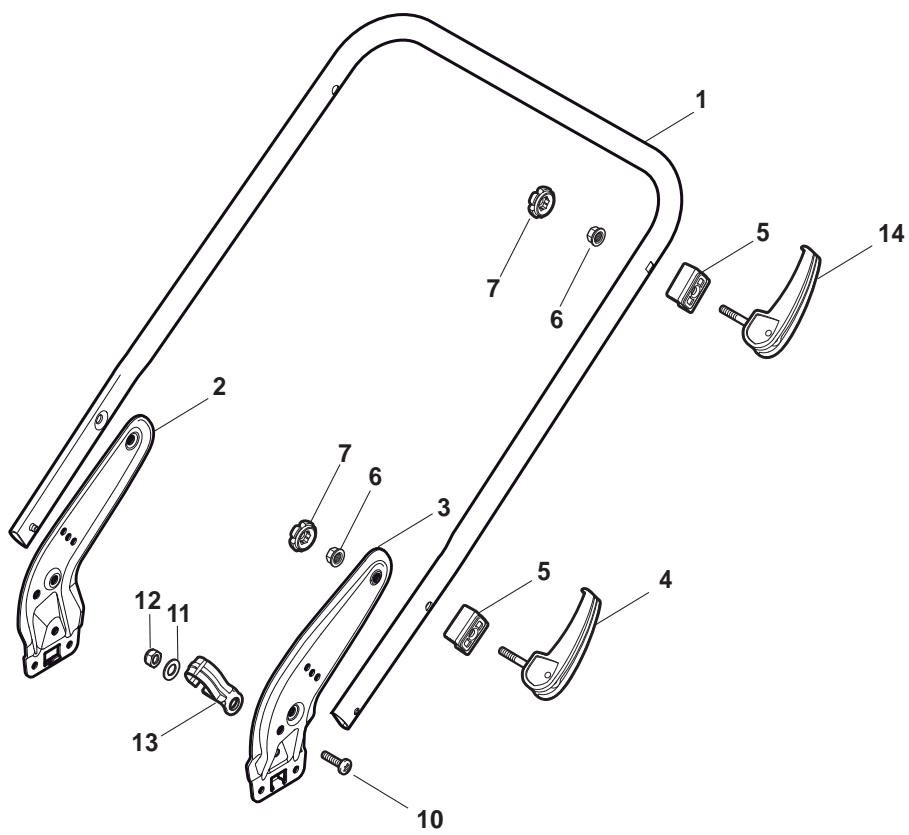

POS	PART. NO	Q.ty	DESCRIPTION	DESCRIZIONE	DESCRIPTION	BESCHREIBUNG	REMARKS
1	381006719/0	1	Handle, Lower Part	Parte Inf Maniglia	Poignée, Partie Inferieure	Griff, Unterteil	Black
1	381006720/0	1	Handle, Lower Part	Parte Inf Maniglia	Poignée, Partie Inferieure	Griff, Unterteil	Grey
2	381005149/0	1	Bracket, R	Staffa Dx	Etrier Droit	Steigbügel, Rechte	
3	381005151/0	1	Bracket, L	Staffa Sx	Etrier Gauche	Steigbügel, Linke	
4	381003253/0	2	Handle	Maniglia	Poignée	Griff	
5	322680016/0	4	Support	Supporto	Support	Halter	
6	122131750/0	4	Nut	Dado	Ecrou	Mutter	
7	322399835/0	4	Knob	Manopolina	Poignée	Griff	
10	112760605/0	2	Screw	Vite	Vis	Schraube	
11	125038002/1	2	Bush	Bussola	Douille	Büchse	
12	112155000/0	2	Nut	Dado	Ecrou	Mutter	
13	322192156/0	1	Fair Led	Fascetta	Collier	Bowdenzughalter	
14	381103350/0	2	Handle	Maniglia	Poignée	Griff