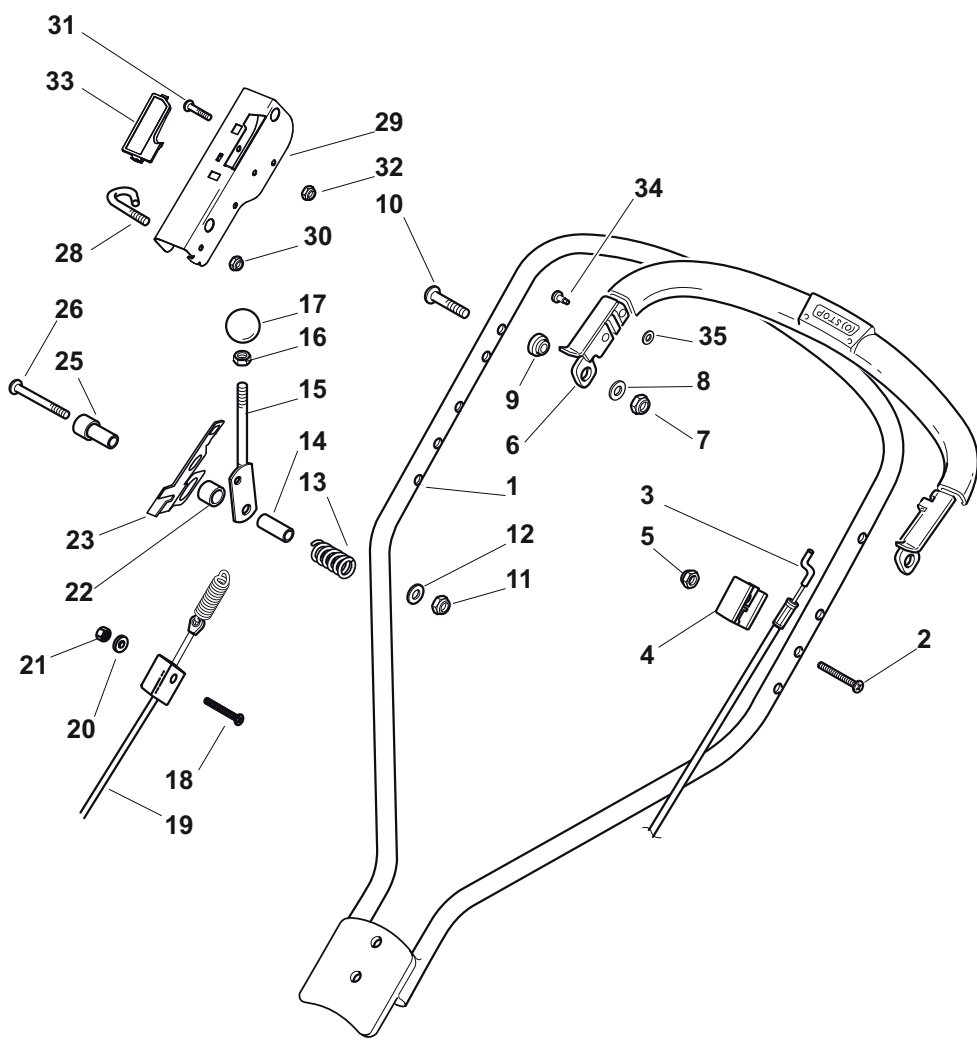

POS	PART. NO	Q.ty	DESCRIPTION	DESCRIZIONE	DESCRIPTION	BESCHREIBUNG	REMARKS
1	381006363/2	1	Handle, Upper Part Yellow	Manico, Parte Sup Giallo	Mancheron, Partie Superieure Jaune	Holm, Oberteil Gelb	Yellow
1	381006367/1	1	Handle, Upper Part Black	Manico, Parte Sup Nero	Mancheron, Partie Superieure Noir	Holm, Oberteil Schwarz	Black
2	112727784/0	1	Screw	Vite	Vis	Schraube	
3	181000690/0	1	Cable, Thread Engine Brake	Cavo Freno Motore	Cable Frein Moteur	Kabel, Motorbremse	B&S 700
3	181000692/0	1	Cable, Thread Engine Brake	Cavo Freno Motore	Cable Frein Moteur	Kabel, Motorbremse	GGP
3	181000728/0	1	Cable, Thread Engine Brake	Cavo Freno Motore	Cable Frein Moteur	Kabel, Motorbremse	B&S 625-675
3	181000730/0	1	Cable, Thread Engine Brake	Cavo Freno Motore	Cable Frein Moteur	Kabel, Motorbremse	GGP150cc - B&S 750
3	181000769/1	1	Cable, Thread Engine Brake	Cavo Freno Motore	Cable Frein Moteur	Kabel, Motorbremse	B&S 450-500-550
3	181000769/1	1	Cable, Thread Engine Brake	Cavo Freno Motore	Cable Frein Moteur	Kabel, Motorbremse	HONDA
4	322551639/0	1	Plate	Piastrina	Plaquette	Plättchen	
5	112154510/0	1	Nut	Dado	Ecrou	Mutter	
6	381003318/1	1	Lever, Engine Brake	Leva Freno Motore	Levier Frein Moteur	Hebel, Motorbremse	
7	112154510/0	2	Nut	Dado	Ecrou	Mutter	
8	112521330/0	2	Washer	Rosetta	Rondelle	Scheibe	
9	122671660/1	2	Washer	Rosetta	Rondelle	Scheibe	
10	112727784/0	2	Screw	Vite	Vis	Schraube	
11	112154510/0	1	Nut	Dado	Ecrou	Mutter	
12	112521330/0	1	Elastic Washer	Disco Elastico	Disque Elastique	Federscheibe	
13	122450446/0	1	Spring	Molla	Ressort	Feder	
14	122170840/0	1	Spacer	Distanziale	Entretoise	Distanzring	
15	381003313/0	1	Lever, Driving	Leva Trazione	Levier Traction	Antriebhebel	
16	112293200/0	1	Nut	Dado	Ecrou	Mutter	
17	322399812/0	1	Knob	Manopolina	Poignée	Griff	
18	112727791/0	1	Screw	Vite	Vis	Schraube	
19	381000745/1	1	Cable, Rear Drive	Cavo Comando Trazione	Câble, Comm. Traction	Kabel, Antrieb	
20	112521330/0	1	Washer	Rosetta	Rondelle	Scheibe	
21	112154510/0	1	Nut	Dado	Ecrou	Mutter	
22	122170842/0	1	Spacer	Distanziale	Entretoise	Distanzring	
23	322551653/0	1	Plate	Piastrina	Plaquette	Plättchen	
25	122170843/0	1	Spacer	Distanziale	Entretoise	Distanzring	
26	112727786/0	1	Screw	Vite	Vis	Schraube	
28	122430314/0	1	Guide Spring	Molla Guida	Ressort De Guide	Feder Führer	
29	381004405/0	1	Dash Board	Cruscotto	Console	Konsole	
30	112154510/0	1	Nut	Dado	Ecrou	Mutter	
31	112727792/0	1	Screw	Vite	Vis	Schraube	
32	112154510/0	1	Nut	Dado	Ecrou	Mutter	
33	322500050/0	1	Shoe	Pattino	Bloc De Glissement	Gleitblock	
34	122524342/0	1	Pin	Perno	Pivot	Bolzen	
35	112604897/0	1	Snap Ring	Anello Elastico	Anneau Ressort	Sprengring