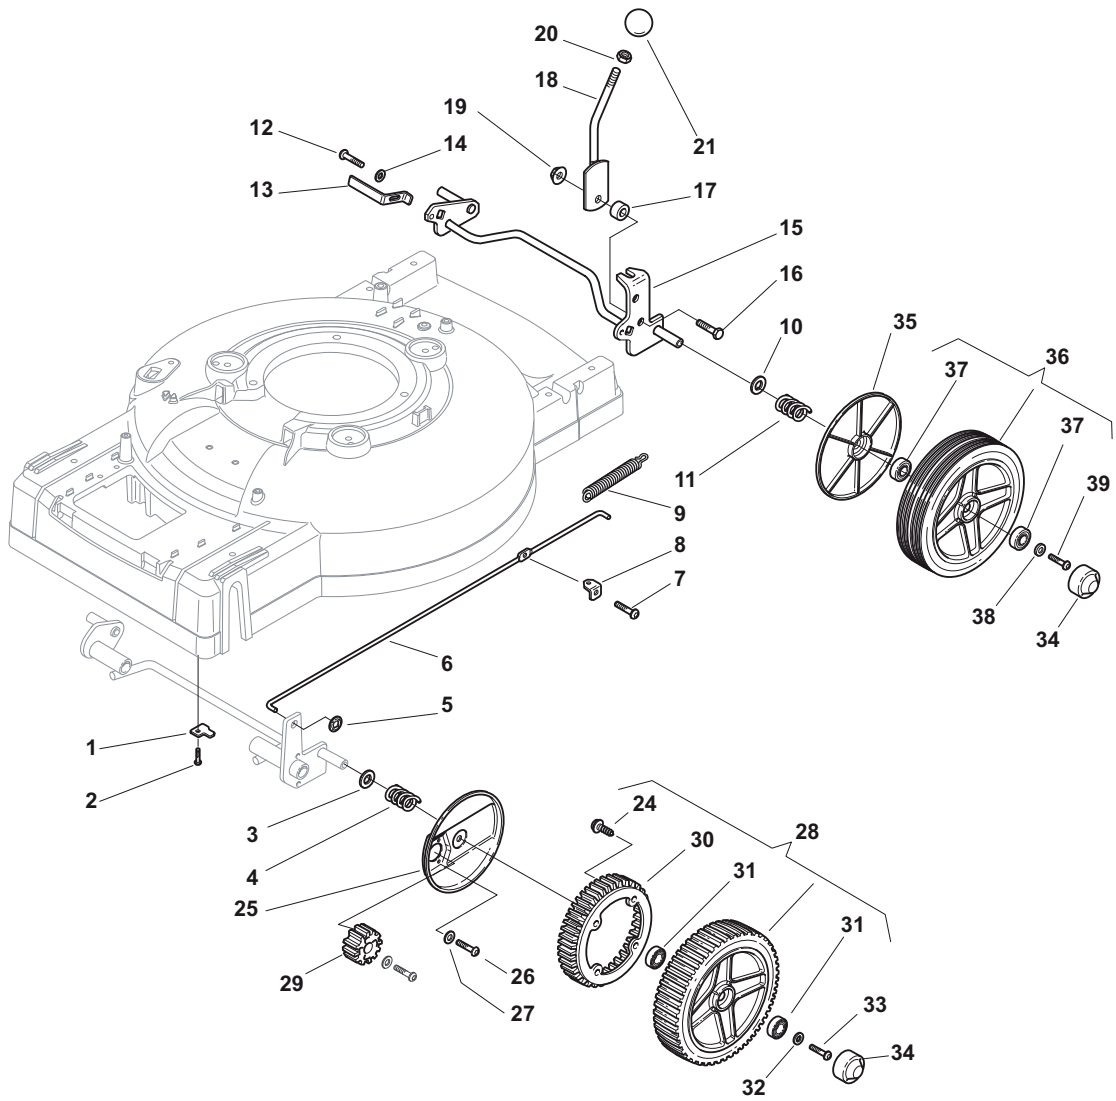

POS	PART. NO	Q.ty	DESCRIPTION	DESCRIZIONE	DESCRIPTION	BESCHREIBUNG	REMARKS
1	322545157/1	2	Plate	Piastrina	Plaquette	Plättchen	
2	112735662/1	4	Screw	Vite	Vis	Schraube	
3	122671659/0	2	Washer	Rosetta	Rondelle	Scheibe	
4	122430215/0	2	Spring	Molla	Ressort	Feder	
5	112604899/0	2	Crown Fastener	Fissatore A Corona	Fixateur A Couronne	Kronescheibe	
6	122033331/0	1	Rod, Height Adjustment Control	Asta Comando Regolazione Altezza	Tige Commande Reglage Hauteur	Stange, Höheverstellung	
7	112735651/0	1	Screw	Vite	Vis	Schraube	
8	322545139/0	1	Plate	Piastrina	Plaquette	Plättchen	
9	122446183/0	1	Spring	Molla	Ressort	Feder	
10	122671659/0	2	Washer	Rosetta	Rondelle	Scheibe	
11	122430215/0	2	Spring	Molla	Ressort	Feder	
12	112735661/0	2	Screw	Vite	Vis	Schraube	
13	322551529/0	2	Plate	Piastrina	Plaquette	Plättchen	
14	112521330/0	2	Washer	Rosetta	Rondelle	Scheibe	
15	381002835/0	1	Axle, Rear Wheels	Asse Ruote Posteriore	Axe Roues Arriere	Achse, Hinterrad	
16	112793701/0	1	Screw	Vite	Vis	Schraube	
17	122170830/0	1	Spacer	Distanziale	Entretoise	Distanzring	
18	381003317/0	1	Lever, Height Adjustment	Leva Regolazione Altezza	Levier Reglage Hauteur	Hebel, Höheverstellung	
19	112293201/0	1	Nut	Dado	Ecrou	Mutter	
20	112293200/0	1	Nut	Dado	Ecrou	Mutter	
21	322399812/0	1	Knob	Manopolina	Poignée	Griff	
24	112728210/0	4	Screw	Vite	Vis	Schraube	
25	322600129/0	2	Protection, Wheel	Protezione Ruote	Protection Roue	Schütz, Räder	
26	112735661/0	4	Screw	Vite	Vis	Schraube	
27	112521330/0	4	Washer	Rosetta	Rondelle	Scheibe	
28	381007367/0	2	Wheel Ø 205	Ruota Ø 205	Roue Ø 205	Rad Ø 205	
29	122570128/0	2	Pinion	Pignone	Pignon	Ritzel	
30	322120108/0	2	Ring Gear	Corona	Couronne	Kranz	
31	119216038/0	4	Bearing	Cuscinetto	Coussinet	Lager	
32	112521460/0	2	Washer	Rosetta	Rondelle	Scheibe	
33	112735662/1	2	Screw	Vite	Vis	Schraube	
34	322110380/0	4	Hub Cap	Coprizzo	Couvre-Moyeu	Radkappe	
35	322600130/0	2	Protection, Wheel	Protezione Ruote	Protection Roue	Schütz, Räder	
36	381007365/0	2	Wheel Ø 205	Ruota Ø 205	Roue Ø 205	Rad Ø 205	
37	119216038/0	4	Bearing	Cuscinetto	Coussinet	Lager	
38	112521460/0	2	Washer	Rosetta	Rondelle	Scheibe	
39	112735662/1	2	Screw	Vite	Vis	Schraube