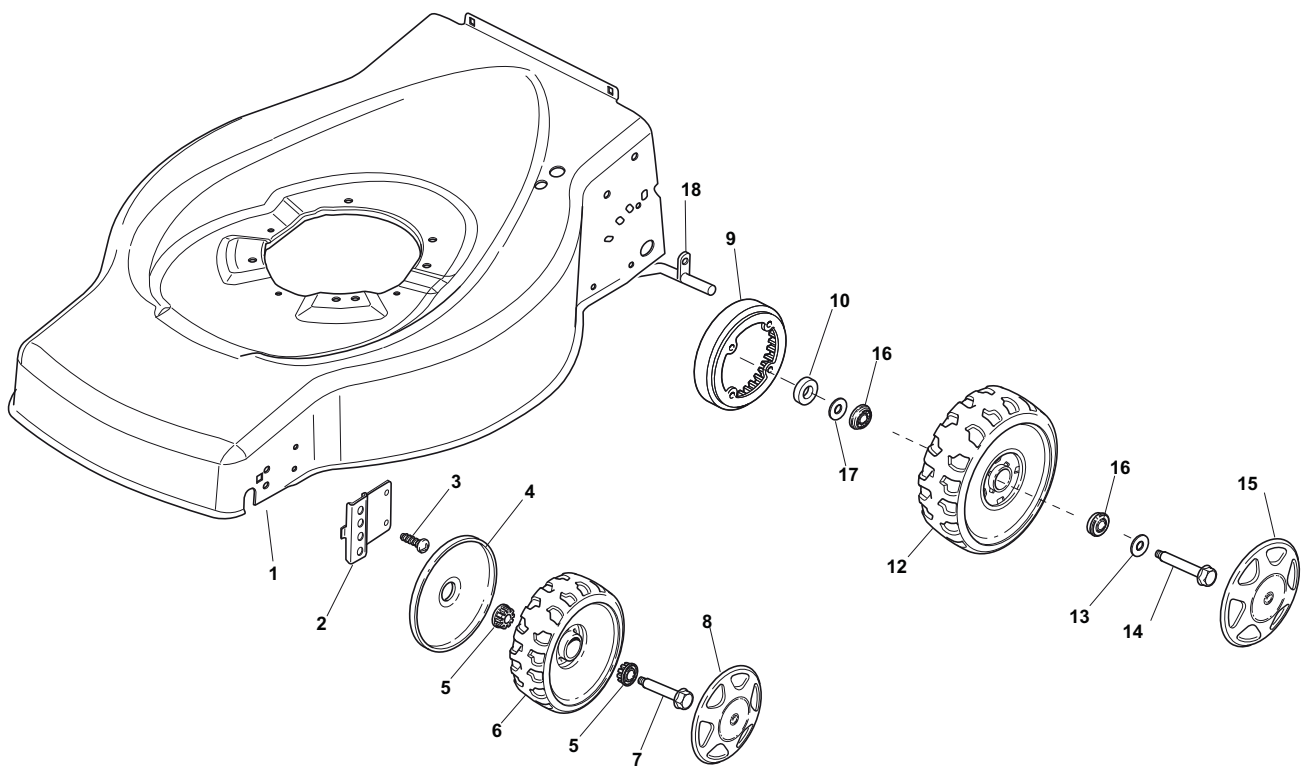

POS	PART. NO	Q.ty	DESCRIPTION	DESCRIZIONE	DESCRIPTION	BESCHREIBUNG	REMARKS
1	381003703/0	1	Deck Red	Chassis Rosso	Châssis Rouge	Gehäuse Rot	
2	322551523/0	2	Plate, Front	Piastra Anteriore	Plaque Antérieure	Platte, Vorder	
3	112728686/0	4	Screw	Vite	Vis	Schraube	
4	322600095/0	2	Protection, Wheel	Protezione Ruote	Protection Roue	Schütz, Räder	
5	322034515/1	4	Bush	Bussola	Douille	Büchse	
6	322686091/1	2	Wheel Ø 165	Ruota Ø 165	Roue Ø 165	Rad Ø 165	
7	122524340/0	2	Pin	Perno	Pivot	Bolzen	
8	322110395/0	2	Hub Cap Grey	Coprimozzo Grigio	Couvre-Moyeu Gris	Radkappe Grau	
9	322120109/0	2	Ring Gear	Corona	Couronne	Kranz	
10	322170622/0	2	Spacer	Distanziale	Entretoise	Distanzring	
12	322686093/0	2	Wheel Ø 190	Ruota Ø 190	Roue Ø190	Rad Ø 190	
13	112523050/0	2	Washer	Rosetta	Rondelle	Scheibe	
14	112735599/0	2	Screw	Vite	Vis	Schraube	
15	322110314/0	2	Hub Cap	Coprimozzo	Couvre-Moyeu	Radkappe	
16	122122200/0	4	Bearing	Cuscinetto	Coussinet	Lager	
17	122675100/0	2	Washer	Rosetta	Rondelle	Scheibe	
18	122033393/0	1	Axle, Rear Wheels	Asse Ruote Posteriore	Axe Roues Arriere	Achse, Hinterrad