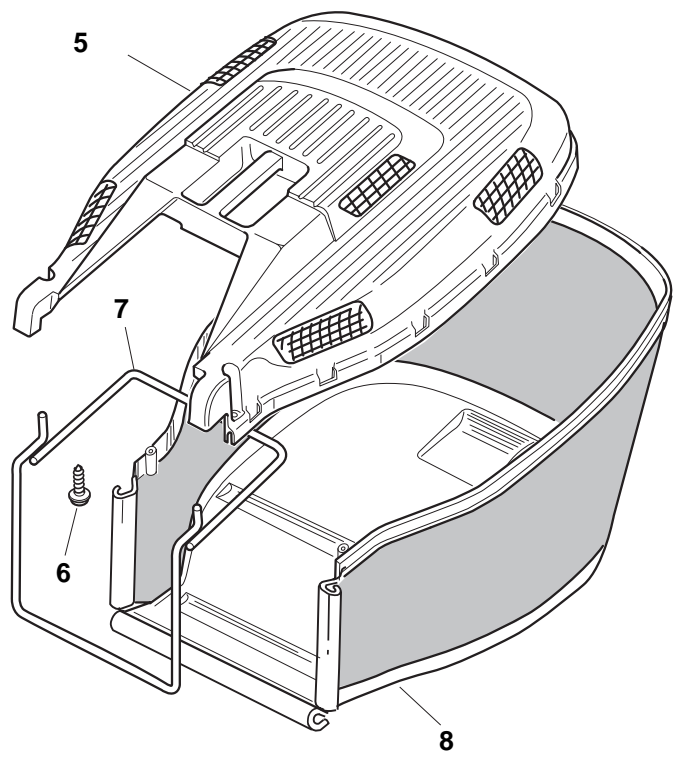

POS	PART. NO	Q.ty	DESCRIPTION	DESCRIZIONE	DESCRIPTION	BESCHREIBUNG	REMARKS
1	322785136/1	1	Support	Supporto	Support	Halter	
2	122517858/0	1	Pin	Perno	Pivot	Bolzen	
3	122450431/0	1	Spring	Molla	Ressort	Feder	
4	322600099/2	1	Stone-Guard	Parasassi	Pare-Pierres	Prallblech	
5	322486122/0	1	Grassbox Upper Part	Parte Sup.Sacco	Sac, Partie Superieure	Korb Oberteil	
6	112728686/0	2	Screw	Vite	Vis	Schraube	
7	181006419/0	1	Chassis Box	Telaio Sacco	Châssis Bac	Rahmen Sack	
8	181002229/0	1	Box, Fabric	Sacco, Tela	Sac, Toile	Sack, Tuck