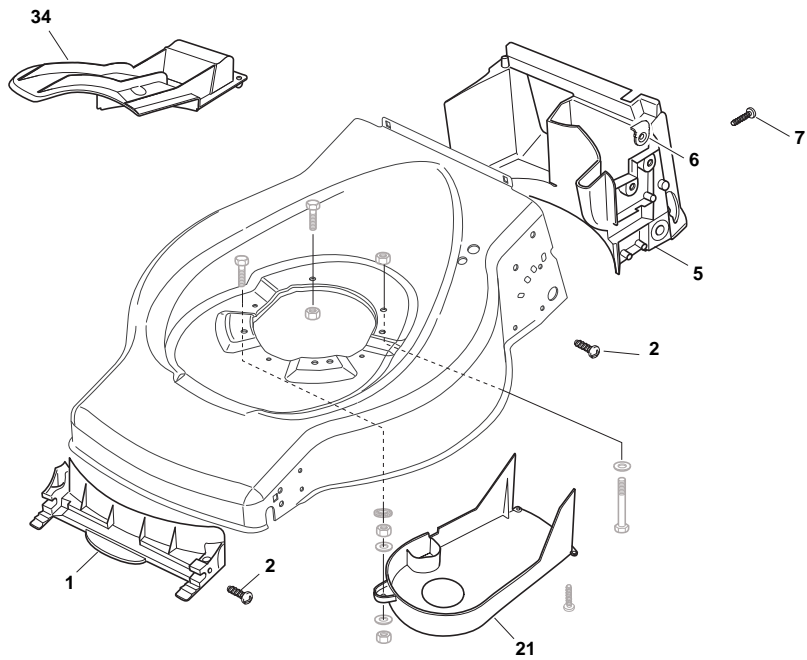

POS	PART. NO	Q.ty	DESCRIPTION	DESCRIZIONE	DESCRIPTION	BESCHREIBUNG	REMARKS
1	322108271/0	1	Front Conveyor Assy	Convogl. Anteriore	Ens. Convoyeur Avant	Hinterleitblechvorder	
2	112728686/0	6	Screw	Vite	Vis	Schraube	
5	322108272/2	1	Rear Conveyor Assy	Convogl. Posteriore	Ens. Convoyeur Post.	Hinterleitblechsatz	
6	322545189/0	4	Plate	Piastrina	Plaquette	Plättchen	
7	112728686/0	2	Screw	Vite	Vis	Schraube	
8	112728530/0	2	Screw	Vite	Vis	Schraube	
21	322060222/0	1	Protection, Belt	Carter Cinghia	Protection Courroire	Schutz, Riemen	
34	322140233/0	1	Deflector	Deflettore	Deflecteur	Abweiser