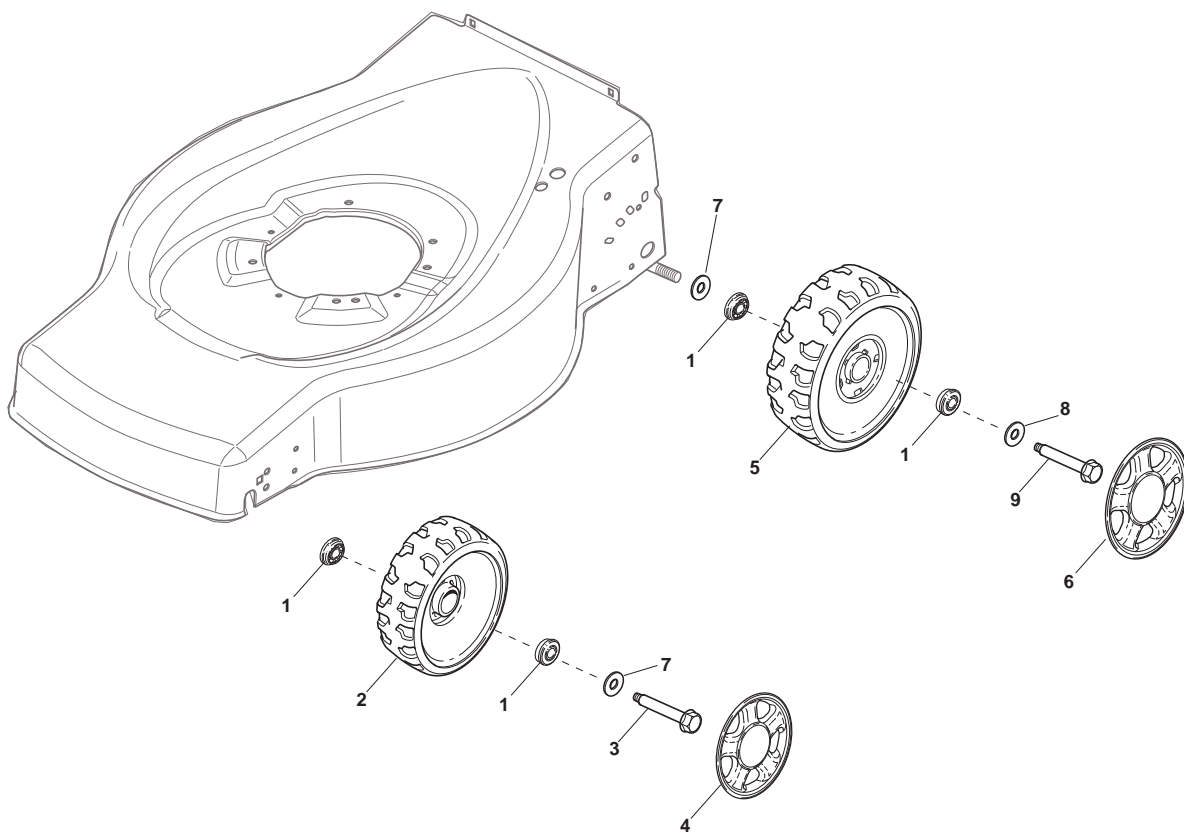

POS	PART. NO	Q.ty	DESCRIPTION	DESCRIZIONE	DESCRIPTION	BESCHREIBUNG	REMARKS
1	122034508/0	8	Bush	Bussola	Douille	Büchse	
2	322686091/1	2	Wheel Ø 165	Ruota Ø 165	Roue Ø 165	Rad Ø 165	
3	122524341/0	4	Pin	Perno	Pivot	Bolzen	
4	322110381/0	2	Hub Cap	Coprimozzo	Couvre-Moyeu	Radkappe	
5	322686092/0	2	Wheel Ø 190	Ruota Ø 190	Roue Ø190	Rad Ø 190	
6	322110382/0	2	Hub Cap	Coprimozzo	Couvre-Moyeu	Radkappe	
7	112523050/0	2	Washer	Rosetta	Rondelle	Scheibe	
8	122524341/0	2	Pin	Perno	Pivot	Bolzen