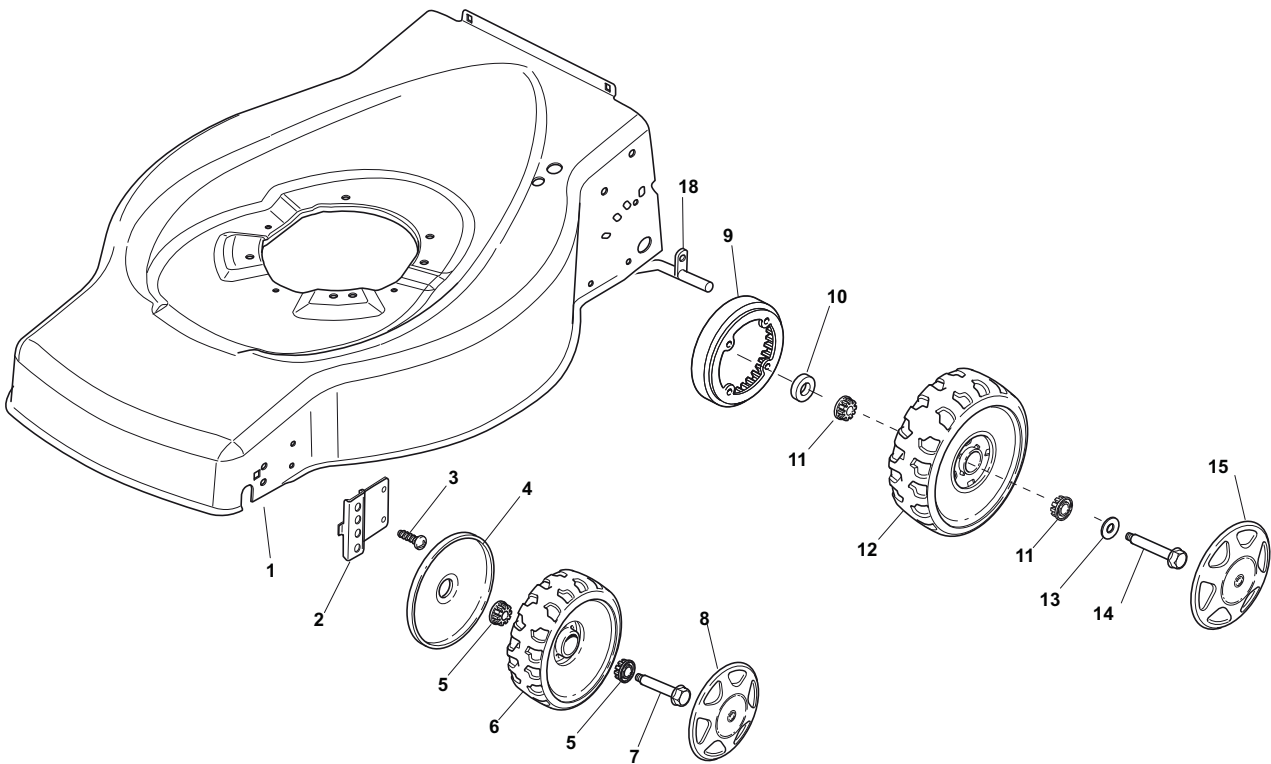

ILLUSTRATED PARTS LIST

ES 534 TR

- Use GLOBAL GARDEN PRODUCT Genuine Spare Parts specified in the parts list for repair and/or replacement.
- The contents described in the parts list may change due to improvement.
- The drawings of the spare parts are only indicative and might not represent the part in question exactly.
- The indications "right" - "left" - "front" - "rear" refer to the position of the operator when using the machine.
- When placing orders of parts for repair and/or replacement, make sure that the illustrated parts list is the one applying to the machine's year of manufacture, as shown on the identification plate attached to the machine.

THIS INFORMATION IS NOT INTENDED FOR SALE OR RESALE, AND THIS NOTICE MUST REMAIN ON ALL COPIES.

POS	PART. NO	Q.ty	DESCRIPTION	DESCRIZIONE	DESCRIPTION	BESCHREIBUNG	REMARKS
1	381003703/0	1	Deck Red	Chassis Rosso	Châssis Rouge	Gehäuse Rot	
2	122131750/0	2	Nut	Dado	Ecrou	Mutter	
3	322735557/0	2	Sector, Height Adjustment	Settore Regolazione Altezza	Secteur Reglage Hauteur	Sektor, Höheverstellung	
4	381003306/0	2	Lever, Height Adjustment	Leva Regolazione Altezza	Levier Reglage Hauteur	Hebel, Höneverstellung	
5	322600170/0	2	Protection, Wheel	Protezione Ruote	Protection Roue	Schütz, Räder	
6	122524324/0	2	Pin	Perno	Pivot	Bolzen	
7	112155000/0	2	Nut	Dado	Ecrou	Mutter	
8	325670011/0	2	Washer	Rosetta	Rondelle	Scheibe	
13	322120109/0	2	Ring Gear	Corona	Couronne	Kranz	
14	322170622/0	2	Spacer	Distanziale	Entretoise	Distanzring	
21	122033393/0	1	Axle, Rear Wheels	Asse Ruote Posteriore	Axe Roues Arriere	Achse, Hinterrad	
22	112530150/0	2	Elastic Washer	Disco Elastico	Disque Elastique	Federscheibe	