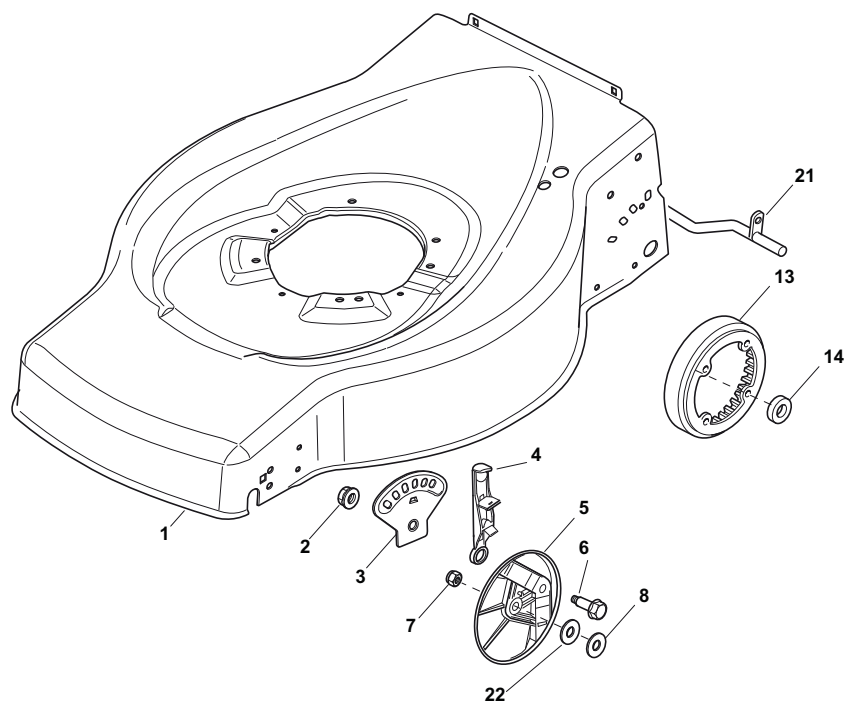

ILLUSTRATED PARTS LIST

ES 534 TR

- Use GLOBAL GARDEN PRODUCT Genuine Spare Parts specified in the parts list for repair and/or replacement.
- The contents described in the parts list may change due to improvement.
- The drawings of the spare parts are only indicative and might not represent the part in question exactly.
- The indications "right" - "left" - "front" - "rear" refer to the position of the operator when using the machine.
- When placing orders of parts for repair and/or replacement, make sure that the illustrated parts list is the one applying to the machine's year of manufacture, as shown on the identification plate attached to the machine.

THIS INFORMATION IS NOT INTENDED FOR SALE OR RESALE, AND THIS NOTICE MUST REMAIN ON ALL COPIES.

POS	PART. NO	Q.ty	DESCRIPTION	DESCRIZIONE	DESCRIPTION	BESCHREIBUNG	REMARKS
1	381003703/0	1	Deck Red	Chassis Rosso	Châssis Rouge	Gehäuse Rot	
2	122131750/0	2	Nut	Dado	Ecrou	Mutter	
3	322735557/0	2	Sector, Height Adjustment	Settore Regolazione Altezza	Secteur Reglage Hauteur	Sektor, Höheverstellung	
4	381003306/0	2	Lever, Height Adjustment	Leva Regolazione Altezza	Levier Reglage Hauteur	Hebel, Höneverstellung	
5	322600170/0	2	Protection, Wheel	Protezione Ruote	Protection Roue	Schütz, Räder	
6	122524324/0	2	Pin	Perno	Pivot	Bolzen	
7	112155000/0	2	Nut	Dado	Ecrou	Mutter	
8	325670011/0	2	Washer	Rosetta	Rondelle	Scheibe	
13	322120109/0	2	Ring Gear	Corona	Couronne	Kranz	
14	322170622/0	2	Spacer	Distanziale	Entretoise	Distanzring	
21	122033393/0	1	Axle, Rear Wheels	Asse Ruote Posteriore	Axe Roues Arriere	Achse, Hinterrad	
22	112530150/0	2	Elastic Washer	Disco Elastico	Disque Elastique	Federscheibe	