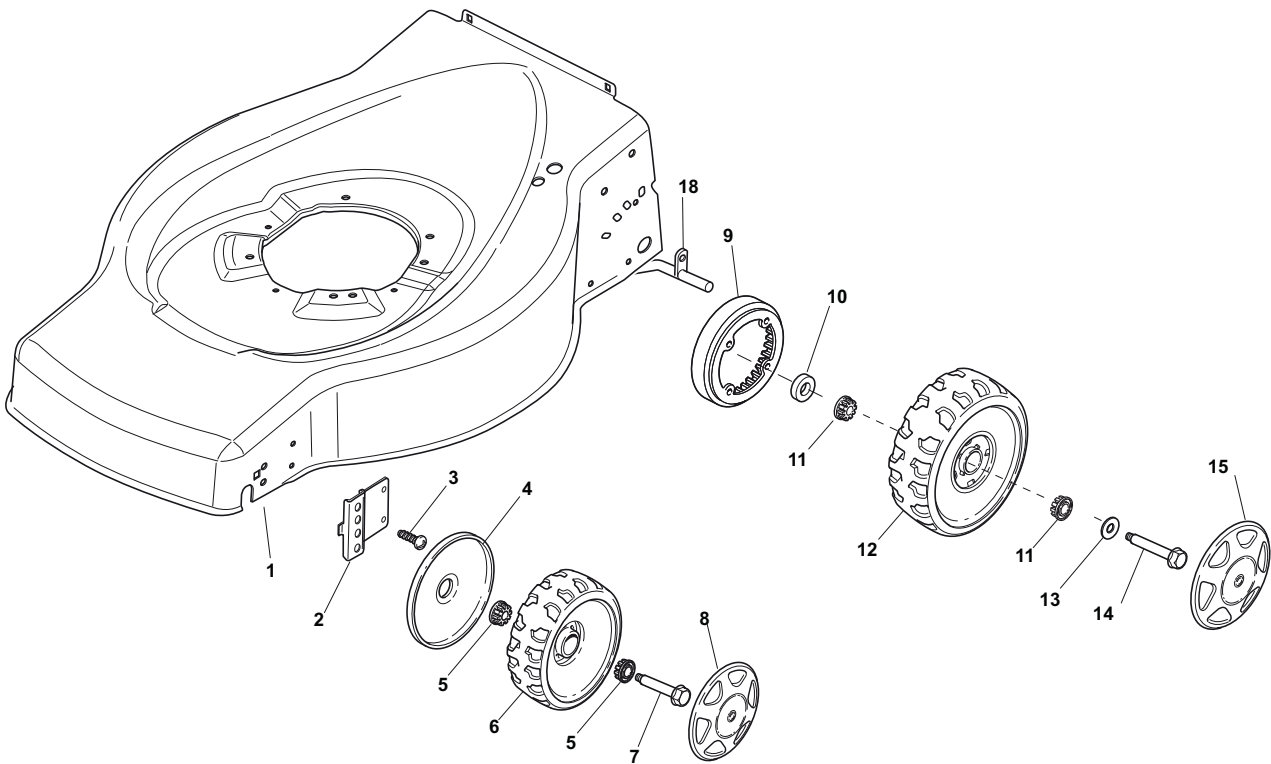

ILLUSTRATED PARTS LIST

ES 464 TR

- Use GLOBAL GARDEN PRODUCT Genuine Spare Parts specified in the parts list for repair and/or replacement.
- The contents described in the parts list may change due to improvement.
- The drawings of the spare parts are only indicative and might not represent the part in question exactly.
- The indications "right" - "left" - "front" - "rear" refer to the position of the operator when using the machine.
- When placing orders of parts for repair and/or replacement, make sure that the illustrated parts list is the one applying to the machine's year of manufacture, as shown on the identification plate attached to the machine.

THIS INFORMATION IS NOT INTENDED FOR SALE OR RESALE, AND THIS NOTICE MUST REMAIN ON ALL COPIES.

POS	PART. NO	Q.ty	DESCRIPTION	DESCRIZIONE	DESCRIPTION	BESCHREIBUNG	REMARKS
1	381002538/0	1	Deck Red	Chassis Rosso	Châssis Rouge	Gehäuse Rot	
2	122131750/0	2	Nut	Dado	Ecrou	Mutter	
3	322735557/0	2	Sector, Height Adjustment	Settore Regolazione Altezza	Secteur Reglage Hauteur	Sektor, Höheverstellung	
4	381003306/0	2	Lever, Height Adjustment	Leva Regolazione Altezza	Levier Reglage Hauteur	Hebel, Höneverstellung	
5	322600170/0	2	Protection, Wheel	Protezione Ruote	Protection Roue	Schütz, Räder	
6	122524324/0	2	Pin	Perno	Pivot	Bolzen	
7	112155000/0	2	Nut	Dado	Ecrou	Mutter	
8	325670011/0	2	Washer	Rosetta	Rondelle	Scheibe	
13	322120109/0	2	Ring Gear	Corona	Couronne	Kranz	
14	322170622/0	2	Spacer	Distanziale	Entretoise	Distanzring	
21	122033393/0	1	Axle, Rear Wheels	Asse Ruote Posteriore	Axe Roues Arriere	Achse, Hinterrad	
22	112530150/0	2	Elastic Washer	Disco Elastico	Disque Elastique	Federscheibe	