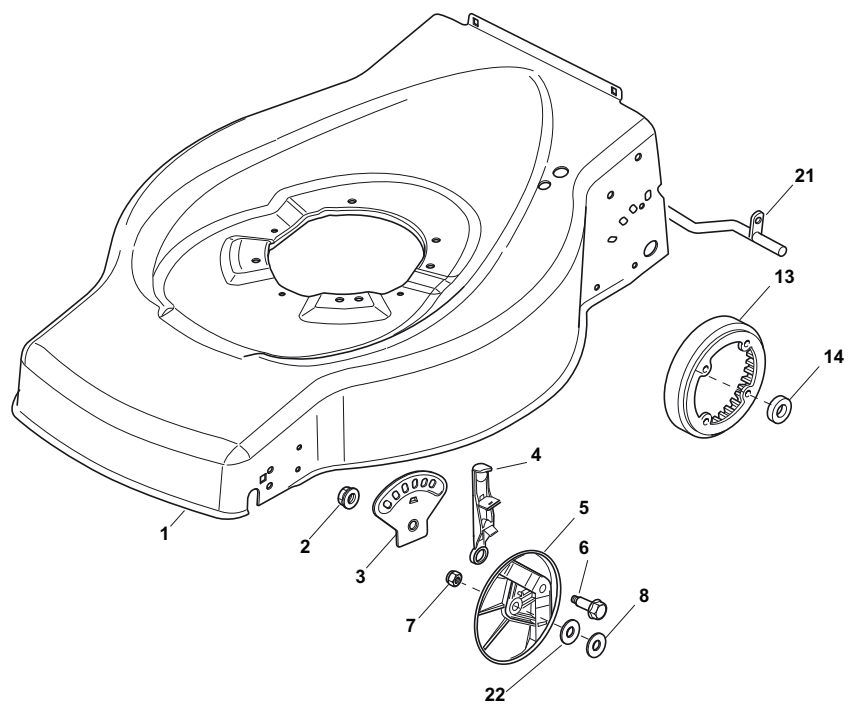

ILLUSTRATED PARTS LIST

ES 464 TR

- Use GLOBAL GARDEN PRODUCT Genuine Spare Parts specified in the parts list for repair and/or replacement.
- The contents described in the parts list may change due to improvement.
- The drawings of the spare parts are only indicative and might not represent the part in question exactly.
- The indications "right" - "left" - "front" - "rear" refer to the position of the operator when using the machine.
- When placing orders of parts for repair and/or replacement, make sure that the illustrated parts list is the one applying to the machine's year of manufacture, as shown on the identification plate attached to the machine.

THIS INFORMATION IS NOT INTENDED FOR SALE OR RESALE, AND THIS NOTICE MUST REMAIN ON ALL COPIES.

POS	PART. NO	Q.ty	DESCRIPTION	DESCRIZIONE	DESCRIPTION	BESCHREIBUNG	REMARKS
1	381002538/0	1	Deck Red	Chassis Rosso	Châssis Rouge	Gehäuse Rot	
2	122131750/0	2	Nut	Dado	Ecrou	Mutter	
3	322735557/0	2	Sector, Height Adjustment	Settore Regolazione Altezza	Secteur Reglage Hauteur	Sektor, Höheverstellung	
4	381003306/0	2	Lever, Height Adjustment	Leva Regolazione Altezza	Levier Reglage Hauteur	Hebel, Höneverstellung	
5	322600170/0	2	Protection, Wheel	Protezione Ruote	Protection Roue	Schütz, Räder	
6	122524324/0	2	Pin	Perno	Pivot	Bolzen	
7	112155000/0	2	Nut	Dado	Ecrou	Mutter	
8	325670011/0	2	Washer	Rosetta	Rondelle	Scheibe	
13	322120109/0	2	Ring Gear	Corona	Couronne	Kranz	
14	322170622/0	2	Spacer	Distanziale	Entretoise	Distanzring	
21	122033393/0	1	Axle, Rear Wheels	Asse Ruote Posteriore	Axe Roues Arriere	Achse, Hinterrad	
22	112530150/0	2	Elastic Washer	Disco Elastico	Disque Elastique	Federscheibe	