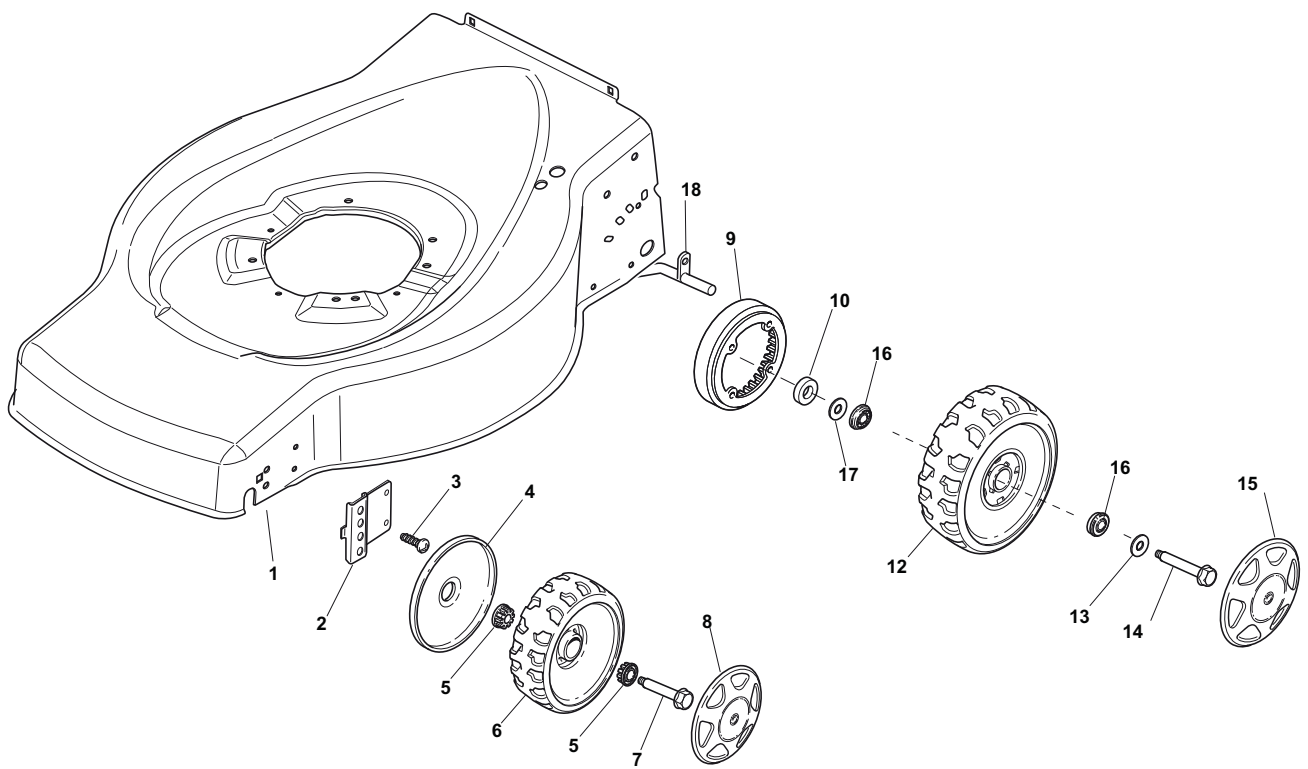

POS	PART. NO	Q.ty	DESCRIPTION	DESCRIZIONE	DESCRIPTION	BESCHREIBUNG	REMARKS
1	381002652/0	1	Deck Red	Chassis Rosso	Châssis Rouge	Gehäuse Rot	
2	322551523/0	2	Plate, Front	Piastra Anteriore	Plaque Antérieure	Platte, Vorder	
3	112728686/0	4	Screw	Vite	Vis	Schraube	
4	322600095/0	2	Protection, Wheel	Protezione Ruote	Protection Roue	Schütz, Räder	
5	322034515/1	4	Bush	Bussola	Douille	Büchse	
6	322686091/1	2	Wheel Ø 165	Ruota Ø 165	Roue Ø 165	Rad Ø 165	
7	122524340/0	2	Pin	Perno	Pivot	Bolzen	
8	322110395/0	2	Hub Cap Grey	Coprimozzo Grigio	Couvre-Moyeu Gris	Radkappe Grau	
9	322120109/0	2	Ring Gear	Corona	Couronne	Kranz	
10	322170622/0	2	Spacer	Distanziale	Entretoise	Distanzring	
12	322686093/0	2	Wheel Ø 190	Ruota Ø 190	Roue Ø190	Rad Ø 190	
13	112523050/0	2	Washer	Rosetta	Rondelle	Scheibe	
14	112735599/0	2	Screw	Vite	Vis	Schraube	
15	322110314/0	2	Hub Cap	Coprimozzo	Couvre-Moyeu	Radkappe	
16	122122200/0	4	Bearing	Cuscinetto	Coussinet	Lager	
17	122675100/0	2	Washer	Rosetta	Rondelle	Scheibe	
18	122033393/0	1	Axle, Rear Wheels	Asse Ruote Posteriore	Axe Roues Arriere	Achse, Hinterrad