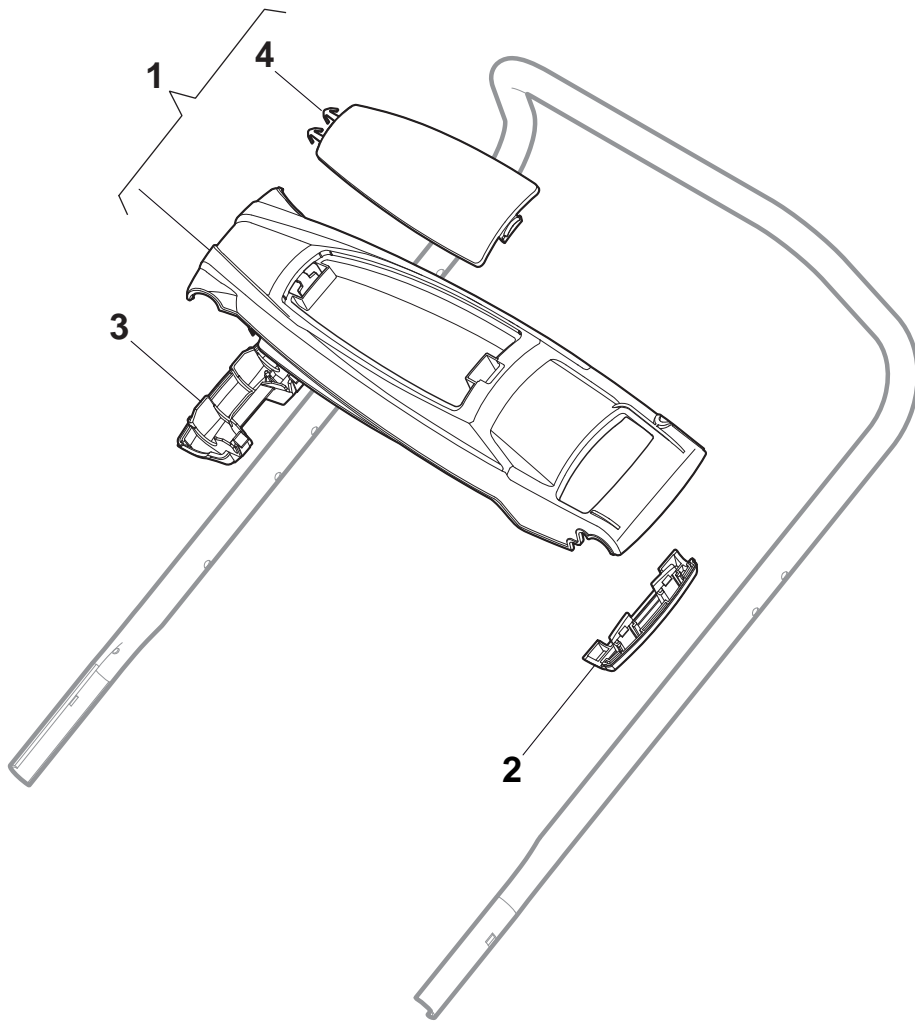

POS	PART. NO	Q.ty	DESCRIPTION	DESCRIZIONE	DESCRIPTION	BESCHREIBUNG	REMARKS
1	381124000/0	1	Dash Board Red	Cruscotto Rosso	Console Rouge	Konsole Rote	Red
1	381124001/0	1	Dash Board Yellow	Cruscotto Giallo	Console Jaune	Konsole Gelbe	Yellow
2	322546055/0	1	Plate	Piastrina	Plaque	Plättchen	Red
2	322546057/0	1	Plate	Piastrina	Plaque	Plättchen	Yellow
3	322546054/0	1	Plate	Piastrina	Plaque	Plättchen	Red
3	322546056/0	1	Plate	Piastrina	Plaque	Plättchen	Yellow
4	322120191/0	1	Dash Board Cover	Copertura Cruscotto	Console Couverture	Konsole Haube