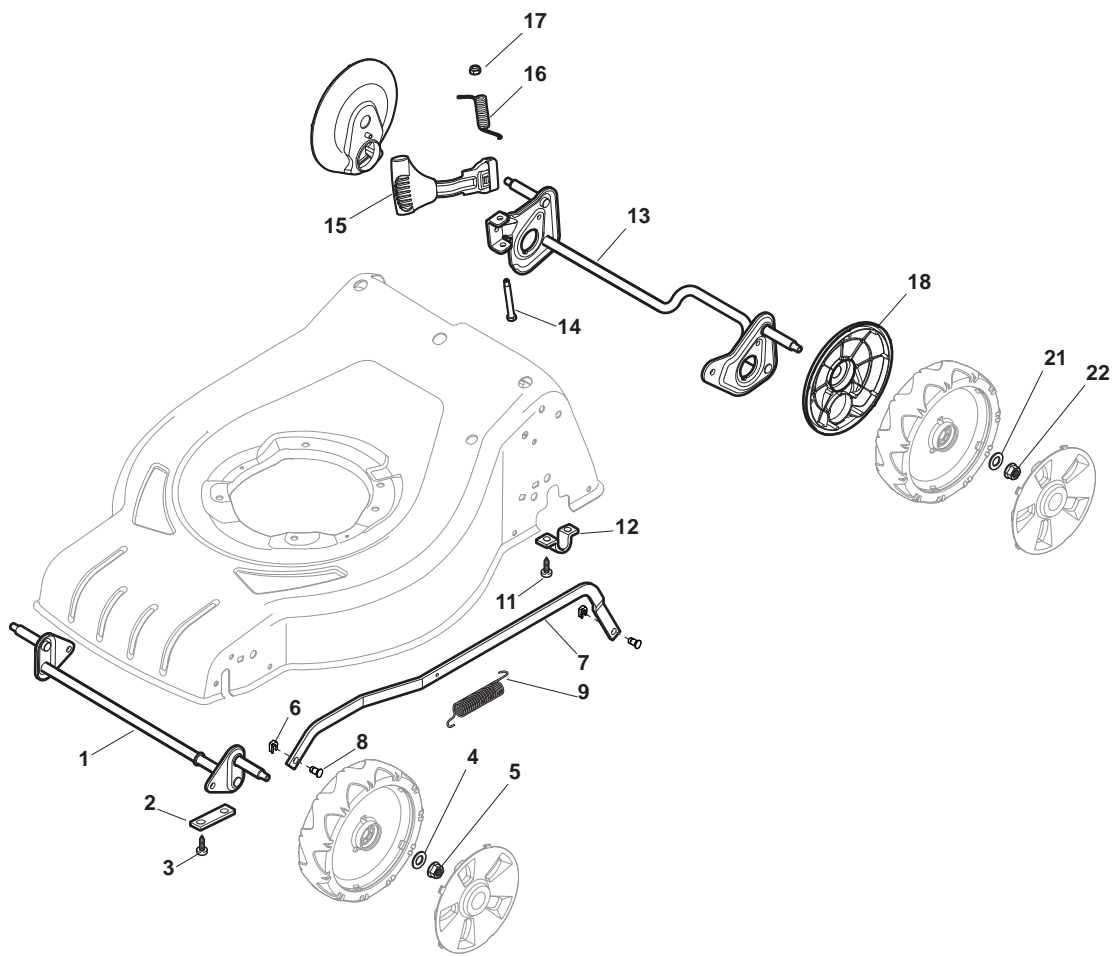

POS	PART. NO	Q.ty	DESCRIPTION	DESCRIZIONE	DESCRIPTION	BESCHREIBUNG	REMARKS
1	381302853/0	1	Axle, Front Wheels	Asse Ruote Anteriori	Axe Roues Avant	Achse, Vorderrad	
2	322545142/0	2	Plate	Piastrina	Plaquette	Plättchen	
3	112728698/0	4	Screw	Vite	Vis	Schraube	
4	112521350/0	2	Washer	Rosetta	Rondelle	Scheibe	
5	112155000/0	2	Nut	Dado	Ecrou	Mutter	
6	112436051/0	2	Plate	Piastrina	Plaquette	Plättchen	
7	322869677/0	1	Rod, Height Adjustment	Asta Comando Regol. Altezza	Tige Commande Reglage Hauteur	Stange, Höneverstellung	
8	122519823/0	2	Pin	Perno	Pivot	Bolzen	
9	122446193/0	1	Spring	Molla	Ressort	Feder	
11	112728698/0	4	Screw	Vite	Vis	Schraube	
12	322545152/0	2	Plate	Piastrina	Plaquette	Plättchen	
13	381302851/0	1	Axle, Rear Wheels	Asse Ruote Posteriore	Axe Roues Arriere	Achse, Hinterrad	
14	122534131/0	1	Pin	Perno	Pivot	Bolzen	
15	381003356/0	1	Lever, Height Adjustment	Leva Regolazione Altezza	Levier Reglage Hauteur	Hebel, Höneverstellung	
16	122446192/0	1	Spring	Molla	Ressort	Feder	
17	112154510/0	1	Nut	Dado	Ecrou	Mutter	
18	322600239/0	2	Stone-Guard	Parasassi	Pare-Pierres	Prallblech	
21	112521350/0	2	Washer	Rosetta	Rondelle	Scheibe	
22	112155000/0	2	Nut	Dado	Ecrou	Mutter	
21	112521350/0	2	Washer	Rosetta	Rondelle	Scheibe	
22	112155000/0	2	Nut	Dado	Ecrou	Mutter