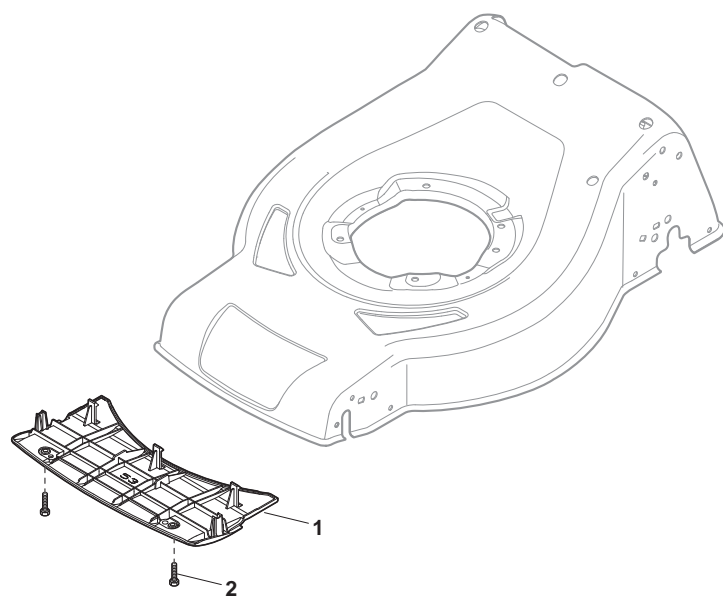

POS	PART. NO	Q.ty	DESCRIPTION	DESCRIZIONE	DESCRIPTION	BESCHREIBUNG	REMARKS
1	322500107/0	1	Front Combi	Pettine Anteriore	Vorne Comb	Peigne Avant	
2	112728698/0	2	Screw	Vite	Vis	Schraube