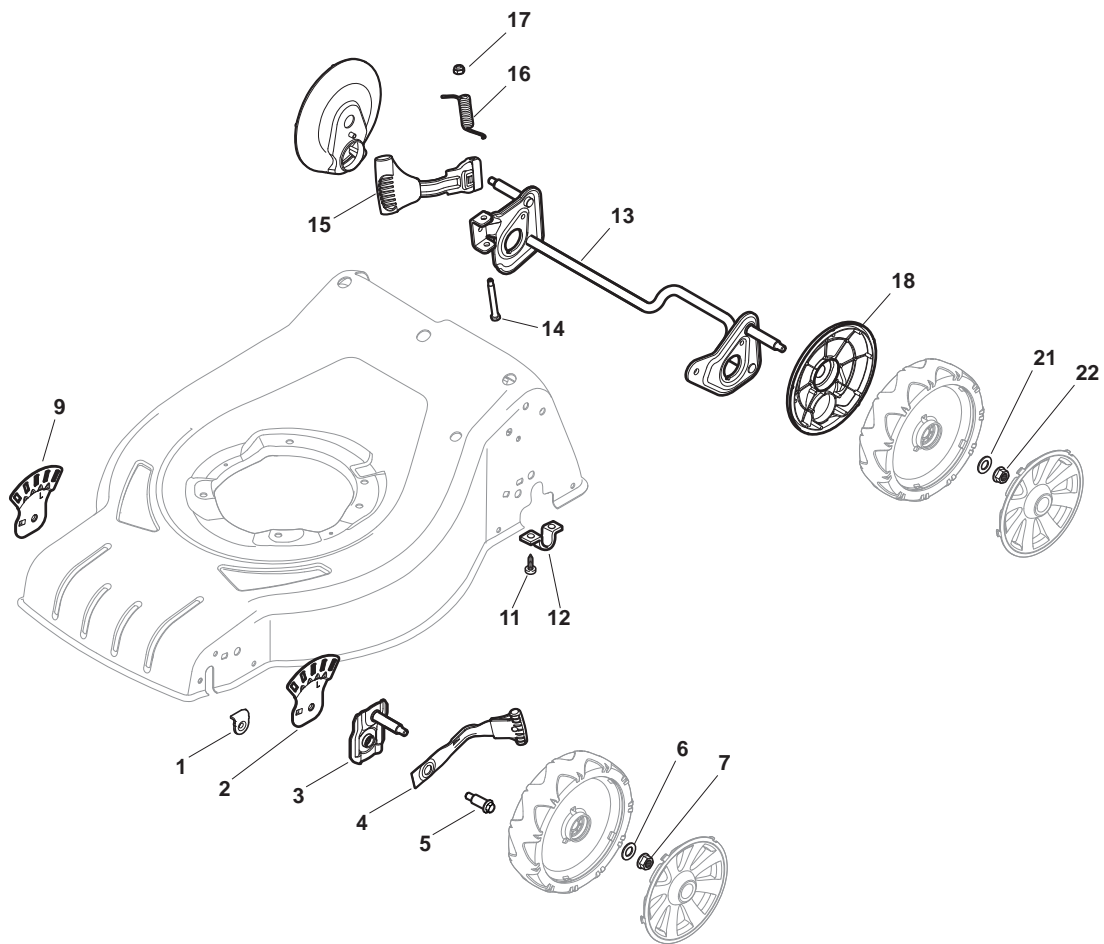

ILLUSTRATED PARTS LIST

CR 484 S / SQ
CS 484 S / SQ

- Use GLOBAL GARDEN PRODUCT Genuine Spare Parts specified in the parts list for repair and/or replacement.
- The contents described in the parts list may change due to improvement.
- The drawings of the spare parts are only indicative and might not represent the part in question exactly.
- The indications "right" - "left" - "front" - "rear" refer to the position of the operator when using the machine.
- When placing orders of parts for repair and/or replacement, make sure that the illustrated parts list is the one applying to the machine's year of manufacture, as shown on the identification plate attached to the machine.

POS	PART. NO	Q.ty	DESCRIPTION	DESCRIZIONE	DESCRIPTION	BESCHREIBUNG	REMARKS
1	322545189/0	2	Plate	Piastrina	Plaquette	Plättchen	
2	322735597/1	1	Sector, Height Adjustment	Settore Regolazione Altezza	Secteur Reglage Hauteur	Sektor, Höheverstellung	
3	381005141/0	2	Support, Wheel	Supporto Ruota	Support Roue	Halter, Rad	
4	381003354/0	2	Lever, Height Adjustment	Leva Regolazione Altezza	Levier Reglage Hauteur	Hebel, Höneverstellung	
5	122519811/0	2	Pin	Perno	Pivot	Bolzen	
6	112521350/0	2	Washer	Rosetta	Rondelle	Scheibe	
7	112155000/0	2	Nut	Dado	Ecrou	Mutter	
9	322735595/1	1	Sector, Height Adjustment	Settore Regolazione Altezza	Secteur Reglage Hauteur	Sektor, Höheverstellung	
11	112728698/0	4	Screw	Vite	Vis	Schraube	
12	322545152/0	2	Plate	Piastrina	Plaquette	Plättchen	
13	381302819/0	1	Axle, Rear Wheels	Asse Ruote Posteriore	Axe Roues Arriere	Achse, Hinterrad	
14	122534131/0	1	Pin	Perno	Pivot	Bolzen	
15	381003356/0	1	Lever, Height Adjustment	Leva Regolazione Altezza	Levier Reglage Hauteur	Hebel, Höneverstellung	
16	122446192/0	1	Spring	Molla	Ressort	Feder	
17	112154510/0	1	Nut	Dado	Ecrou	Mutter	
18	322600204/0	2	Wheel Protection	Prot. Ruote	Protection Roue	Schütz, Räder	
21	112521350/0	2	Washer	Rosetta	Rondelle	Scheibe	
22	112155000/0	2	Nut	Dado	Ecrou	Mutter	