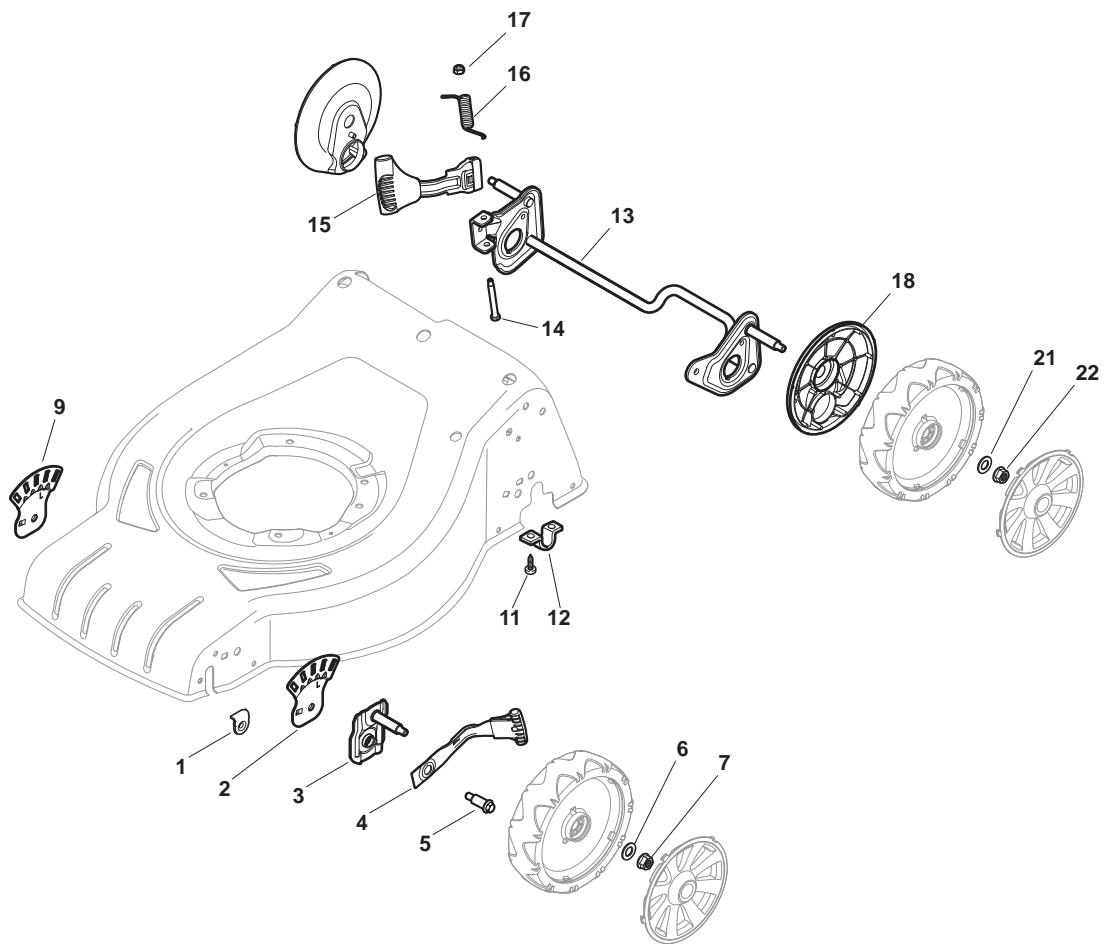

ILLUSTRATED PARTS LIST

CS 434 S
CR 434 S

- Use GLOBAL GARDEN PRODUCT Genuine Spare Parts specified in the parts list for repair and/or replacement.
- The contents described in the parts list may change due to improvement.
- The drawings of the spare parts are only indicative and might not represent the part in question exactly.
- The indications "right" - "left" - "front" - "rear" refer to the position of the operator when using the machine.
- When placing orders of parts for repair and/or replacement, make sure that the illustrated parts list is the one applying to the machine's year of manufacture, as shown on the identification plate attached to the machine.

POS	PART. NO	Q.ty	DESCRIPTION	DESCRIZIONE	DESCRIPTION	BESCHREIBUNG	REMARKS
1	322545189/0	2	Plate	Piastrina	Plaquette	Plättchen	
2	322735597/1	1	Sector, Height Adjustment	Settore Regolazione Altezza	Secteur Reglage Hauteur	Sektor, Höheverstellung	
3	381005141/0	2	Support, Wheel	Supporto Ruota	Support Roue	Halter, Rad	
4	381003354/0	2	Lever, Height Adjustment	Leva Regolazione Altezza	Levier Reglage Hauteur	Hebel, Höneverstellung	
5	122519811/0	2	Pin	Perno	Pivot	Bolzen	
6	112521350/0	2	Washer	Rosetta	Rondelle	Scheibe	
7	112155000/0	2	Nut	Dado	Ecrou	Mutter	
9	322735595/1	1	Sector, Height Adjustment	Settore Regolazione Altezza	Secteur Reglage Hauteur	Sektor, Höheverstellung	
11	112728698/0	4	Screw	Vite	Vis	Schraube	
12	322545152/0	2	Plate	Piastrina	Plaquette	Plättchen	
13	381302819/0	1	Axle, Rear Wheels	Asse Ruote Posteriore	Axe Roues Arriere	Achse, Hinterrad	
14	122534131/0	1	Pin	Perno	Pivot	Bolzen	
15	381003356/0	1	Lever, Height Adjustment	Leva Regolazione Altezza	Levier Reglage Hauteur	Hebel, Höneverstellung	
16	122446192/0	1	Spring	Molla	Ressort	Feder	
17	112154510/0	1	Nut	Dado	Ecrou	Mutter	
18	322600204/0	2	Wheel Protection	Prot. Ruote	Protection Roue	Schütz, Räder	
21	112521350/0	2	Washer	Rosetta	Rondelle	Scheibe	
22	112155000/0	2	Nut	Dado	Ecrou	Mutter	