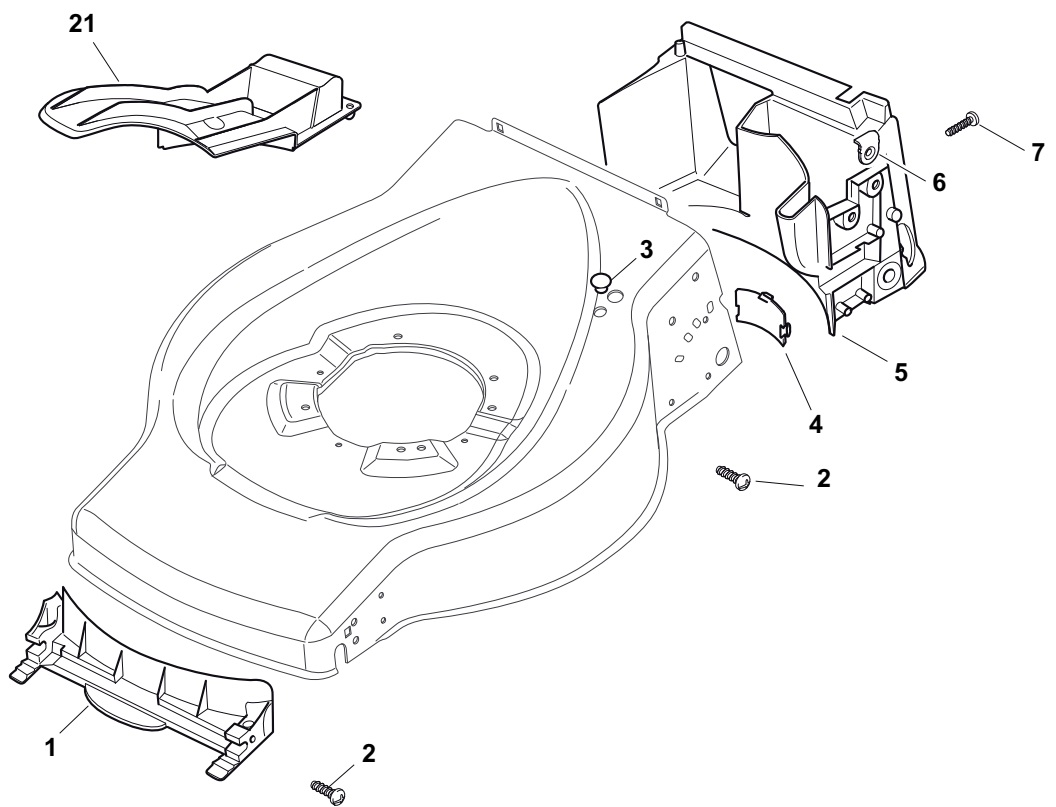

ILLUSTRATED PARTS LIST

ES 534

- Use GLOBAL GARDEN PRODUCT Genuine Spare Parts specified in the parts list for repair and/or replacement.
- The contents described in the parts list may change due to improvement.
- The drawings of the spare parts are only indicative and might not represent the part in question exactly.
- The indications "right" - "left" - "front" - "rear" refer to the position of the operator when using the machine.
- When placing orders of parts for repair and/or replacement, make sure that the illustrated parts list is the one applying to the machine's year of manufacture, as shown on the identification plate attached to the machine.

THIS INFORMATION IS NOT INTENDED FOR SALE OR RESALE, AND THIS NOTICE MUST REMAIN ON ALL COPIES.

GLOBAL GARDEN PRODUCTS

POS	PART. NO	Q.ty	DESCRIPTION	DESCRIZIONE	DESCRIPTION	BESCHREIBUNG	REMARKS
1	38100% " %"	1	6eck Red	5hassis Rosso	5hâssis Rouge	9ehäuse Rot	
2	122131750/0	4	Nut	Dado	Ecrou	Mutter	
3	322735557/0	1	Sector, Height Adjustment	Settore Regolazione Altezza	Secteur Regl. Hauteur	Sektor, Höheverstellung	
4	381003306/0	2	Lever, Height Adjustment	Leva Regolazione Altezza	Levier Reglage Hauteur	Hebel, Höneverstellung	
5	322600170/0	2	Protection, Wheel	Protezione Ruote	Protection Roue	Schütz, Räder	
6	122524324/0	2	Pin	Perno	Pivot	Bolzen	
7	112155000/0	4	Nut	Dado	Ecrou	Mutter	
8	325670011/0	2	Washer	Rosetta	Rondelle	Scheibe	
13	122033364/0	1	Axle, Rear Wheels	Asse Ruote Posteriore	Axe Roues Arriere	Achse, Hinterrad	
14	381003307/0	2	Lever, Height Adjustment	Leva Regolazione Altezza	Levier Reglage Hauteur	Hebel, Höneverstellung	
15	322600098/0	2	Protection	Cappuccio	Capuchon	Stecker	
19	325670011/0	2	Washer	Rosetta	Rondelle	Scheibe	
20	112530150/0	2	Elastic Washer	Disco Elastico	Disque Elastique	Federscheibe	