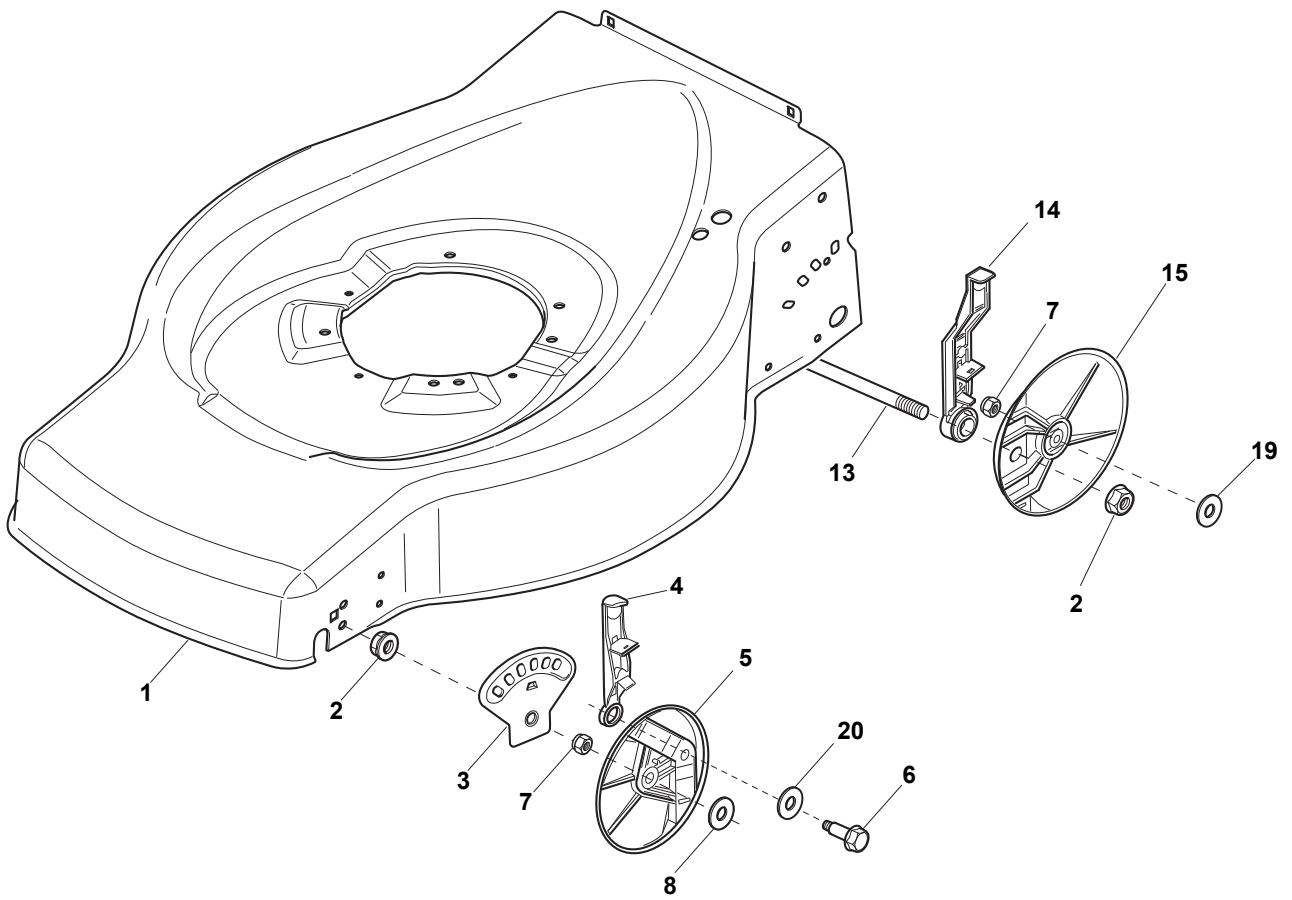

ILLUSTRATED PARTS LIST

ES 534

- Use GLOBAL GARDEN PRODUCT Genuine Spare Parts specified in the parts list for repair and/or replacement.
- The contents described in the parts list may change due to improvement.
- The drawings of the spare parts are only indicative and might not represent the part in question exactly.
- The indications "right" - "left" - "front" - "rear" refer to the position of the operator when using the machine.
- When placing orders of parts for repair and/or replacement, make sure that the illustrated parts list is the one applying to the machine's year of manufacture, as shown on the identification plate attached to the machine.

THIS INFORMATION IS NOT INTENDED FOR SALE OR RESALE, AND THIS NOTICE MUST REMAIN ON ALL COPIES.

GLOBAL GARDEN PRODUCTS

POS	PART. NO	Q.ty	DESCRIPTION	DESCRIZIONE	DESCRIPTION	BESCHREIBUNG	REMARKS
1	38100% " %"	1	6eck Red	5hassis Rosso	5hâssis Rouge	9ehäuse Rot	
2	122131750/0	4	Nut	Dado	Ecrou	Mutter	
3	322735557/0	1	Sector, Height Adjustment	Settore Regolazione Altezza	Secteur Regl. Hauteur	Sektor, Höheverstellung	
4	381003306/0	2	Lever, Height Adjustment	Leva Regolazione Altezza	Levier Reglage Hauteur	Hebel, Höneverstellung	
5	322600170/0	2	Protection, Wheel	Protezione Ruote	Protection Roue	Schütz, Räder	
6	122524324/0	2	Pin	Perno	Pivot	Bolzen	
7	112155000/0	4	Nut	Dado	Ecrou	Mutter	
8	325670011/0	2	Washer	Rosetta	Rondelle	Scheibe	
13	122033364/0	1	Axle, Rear Wheels	Asse Ruote Posteriore	Axe Roues Arriere	Achse, Hinterrad	
14	381003307/0	2	Lever, Height Adjustment	Leva Regolazione Altezza	Levier Reglage Hauteur	Hebel, Höneverstellung	
15	322600098/0	2	Protection	Cappuccio	Capuchon	Stecker	
19	325670011/0	2	Washer	Rosetta	Rondelle	Scheibe	
20	112530150/0	2	Elastic Washer	Disco Elastico	Disque Elastique	Federscheibe	