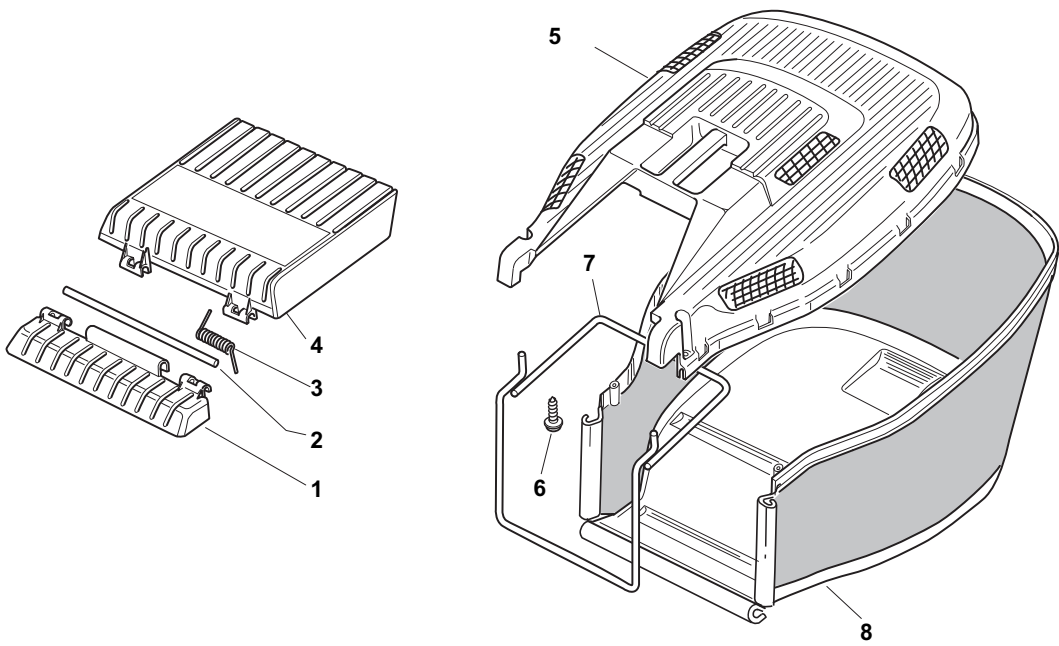

POS	PART. NO	Q.ty	DESCRIPTION	DESCRIZIONE	DESCRIPTION	BESCHREIBUNG	REMARKS
1	322785136/1	1	Support	Supporto	Support	Halter	
2	122517858/0	1	Pin	Perno	Pivot	Bolzen	
3	122450431/0	1	Spring	Molla	Ressort	Feder	
4	322600099/2	1	Stone-Guard	Parasassi	Pare-Pierres	Prallblech	
5	322486122/0	1	Grassbox Upper Part	Parte Sup.Sacco	Sac, Partie Superieure	Korb Oberteil	
6	112728686/0	2	Screw	Vite	Vis	Schraube	
7	181006419/0	1	Chassis Box	Telaio Sacco	Châssis Bac	Rahmen Sack	
8	181002229/0	1	Box, Fabric	Sacco, Tela	Sac, Toile	Sack, Tuck