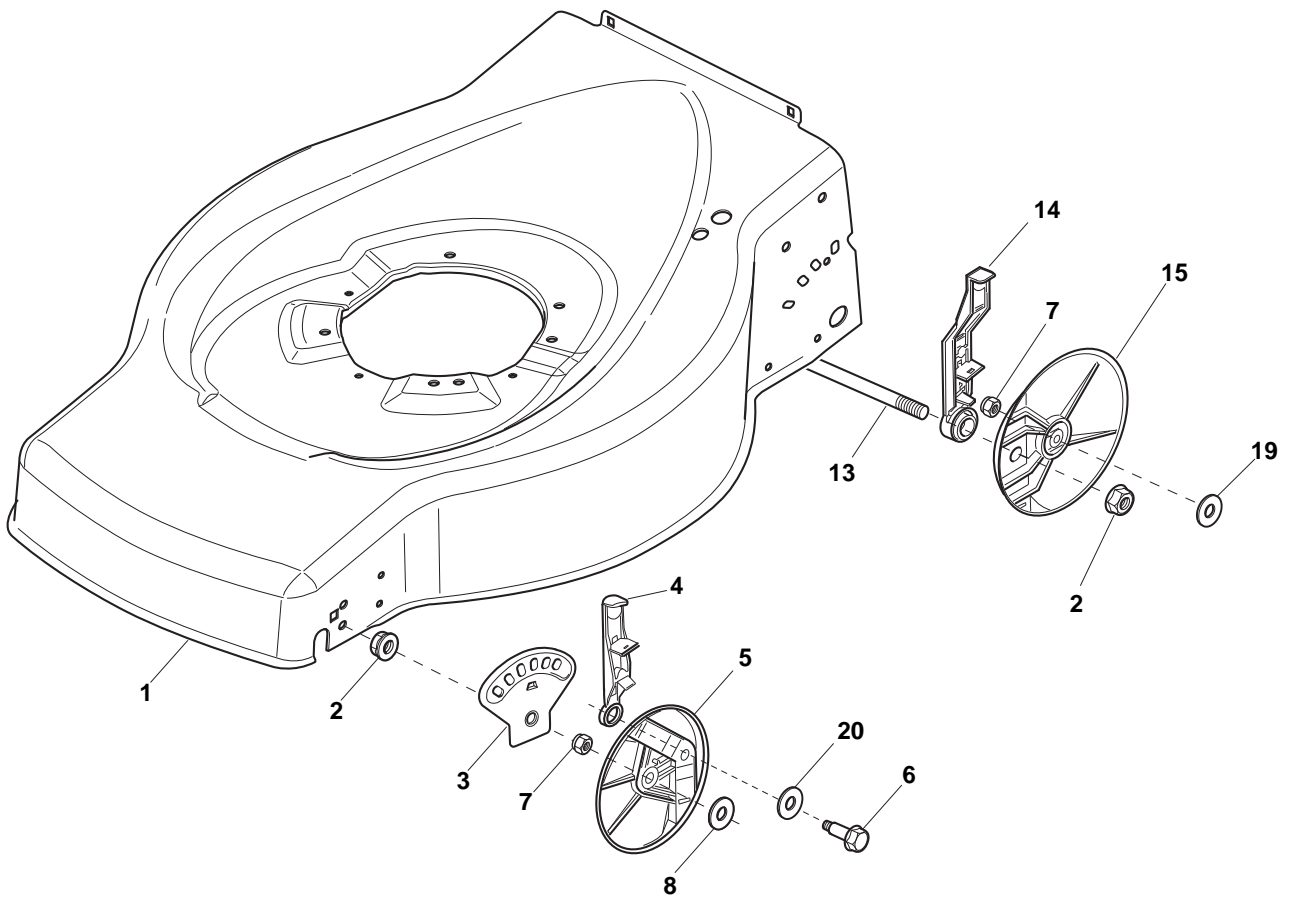

## ES 414

- Use GLOBAL GARDEN PRODUCT Genuine Spare Parts specified in the parts list for repair and/or replacement.
- The contents described in the parts list may change due to improvement.
- The drawings of the spare parts are only indicative and might not represent the part in question exactly.
- The indications "right" - "left" - "front" - "rear" refer to the position of the operator when using the machine.
- When placing orders of parts for repair and/or replacement, make sure that the illustrated parts list is the one applying to the machine's year of manufacture, as shown on the identification plate attached to the machine.

THIS INFORMATION IS NOT INTENDED FOR SALE OR RESALE, AND THIS NOTICE MUST REMAIN ON ALL COPIES.

GLOBAL GARDEN PRODUCTS

POS	PART. NO	Q.ty	DESCRIPTION	DESCRIZIONE	DESCRIPTION	BESCHREIBUNG	REMARKS
1	381002994/0	1	Deck Red	Chassis Rosso	Châssis Rouge	Gehäuse Rot	
2	122131750/0	4	Nut	Dado	Ecrou	Mutter	
3	322735559/0	1	Sector, Height Adjustment Right	Settore Regolazione Altezza Destro	Secteur Regl. Hauteur, D	Sektor, Höheverstellung, R.	
3	322735561/0	1	Sector, Height Adjustment Left	Settore Regolazione Altezza Sinistro	Secteur Regl. Hauteur, G	Sektor, Höheverstellung, L.	
4	381003306/0	2	Lever, Height Adjustment	Leva Regolazione Altezza	Levier Reglage Hauteur	Hebel, Höneverstellung	
5	322600170/0	2	Protection, Wheel	Protezione Ruote	Protection Roue	Schütz, Räder	
6	122524324/0	2	Pin	Perno	Pivot	Bolzen	
7	112155000/0	4	Nut	Dado	Ecrou	Mutter	
8	325670011/0	2	Screw	Vite	Vis	Schraube	
13	122033367/0	1	Axle, Rear Wheels	Asse Ruote Posteriore	Axe Roues Arriere	Achse, Hinterrad	
14	381003307/0	2	Lever, Height Adjustment	Leva Regolazione Altezza	Levier Reglage Hauteur	Hebel, Höneverstellung	
15	322600098/0	2	Protection	Cappuccio	Capuchon	Stecker	
19	325670011/0	2	Washer	Rosetta	Rondelle	Scheibe	
20	112530150/0	2	Elastic Washer	Disco Elastico	Disque Elastique	Federscheibe	