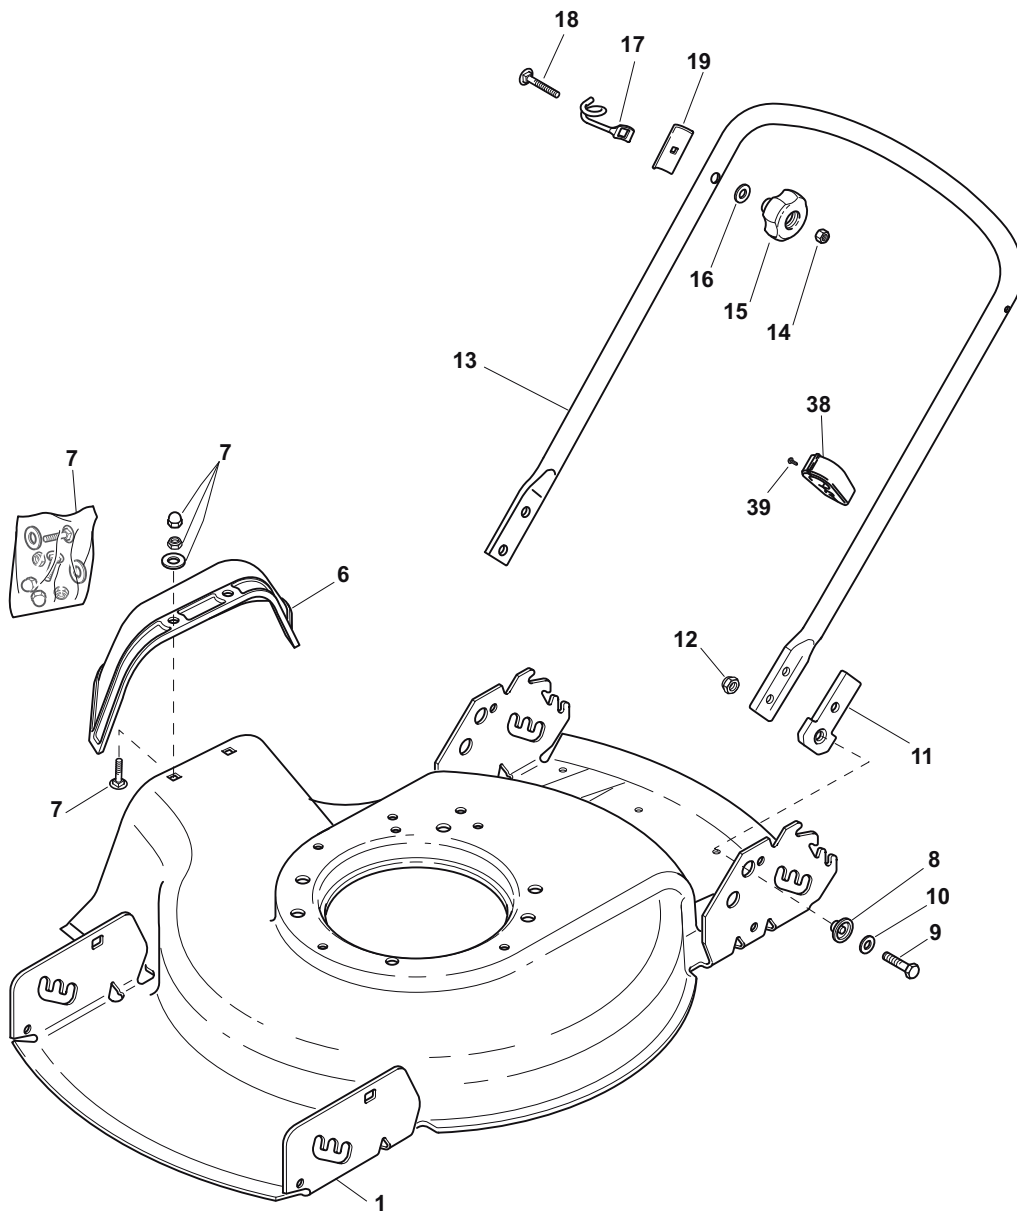

POS	PART. NO	Q.ty	DESCRIPTION	DESCRIZIONE	DESCRIPTION	BESCHREIBUNG	REMARKS
1	381002984/0	1	Deck Yellow	Chassis Giallo	Châssis Jaune	Gehäuse Gelb	
6	322600159/0	1	Protection	Cappuccio	Capuchon	Stecker	
7	381008502/0	1	Outfit, Screws	Dotazione Viteria	Dotation Visserie	Satz, Schrauben	
8	322041958/0	4	Isolation Compass	Bussola Isolamento	Boussole De Isolement	Absonderung Kompass	
9	112793701/0	4	Screw	Vite	Vis	Schraube	
10	122671651/0	4	Washer	Rosetta	Rondelle	Scheibe	
11	322551577/0	2	Isolation Plate	Piastrina Isolamento	Plaquette De Isolement	Absonderung Platte	
12	112155000/0	4	Nut	Dado	Ecrou	Mutter	
13	381006639/0	1	Handle, Lower Part	Parte Inf Maniglia	Poignée, Partie Inferieure	Griff, Unterteil	
14	112361005/0	2	Nut	Dado	Ecrou	Mutter	
15	322399810/0	2	Knob	Manopolina	Poignée	Griff	
16	112521350/0	2	Washer	Rosetta	Rondelle	Scheibe	
17	122430311/0	1	Guide Spring	Molla Guida	Ressort De Guide	Feder Führer	
18	112820655/0	2	Screw	Vite	Vis	Schraube	
19	322545137/0	2	Plate For Handle Fastening	Piastrina Fissaggio Manico	Plaquette Fixage Mancheron	Platte Holmbefestigung	
38	322192001/0	1	Anchor Clamp	Fascetta Ancoraggio	Collier	Bowdenzughalter	
39	112728691/0	1	Screw	Vite	Vis	Schraube