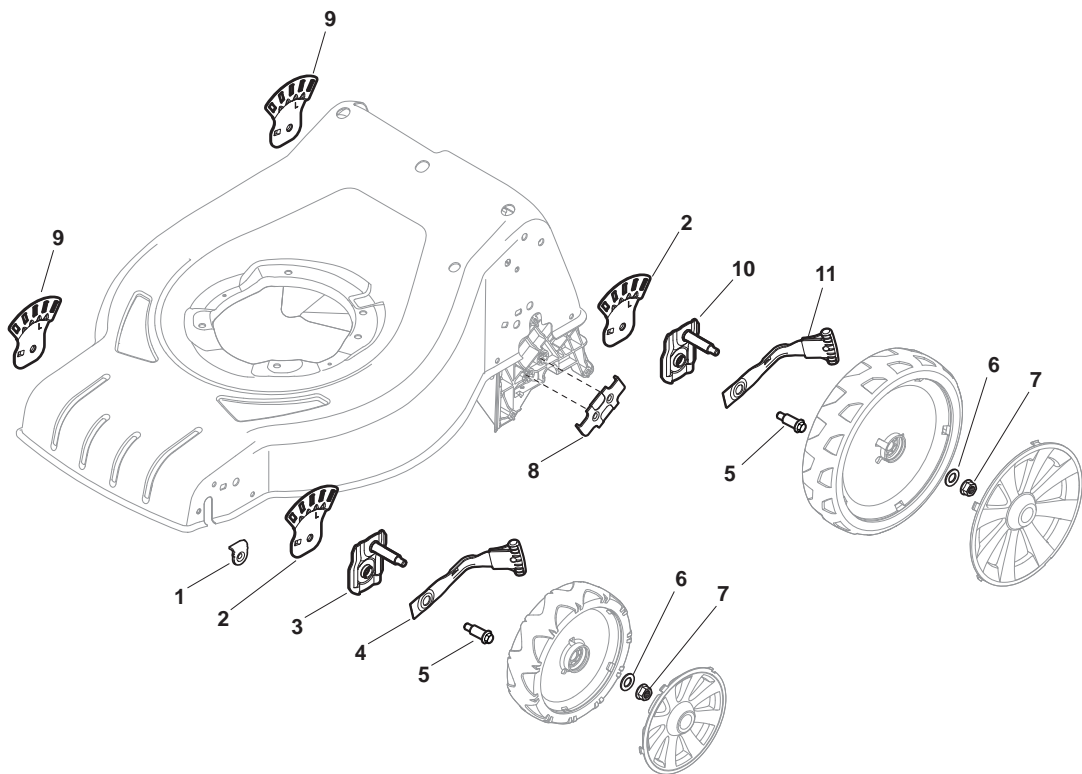

ILLUSTRATED PARTS LIST

CR 484 W
CR 484 WQ
CS 484 W
CS 484 WQ

- Use GLOBAL GARDEN PRODUCT Genuine Spare Parts specified in the parts list for repair and/or replacement.
- The contents described in the parts list may change due to improvement.
- The drawings of the spare parts are only indicative and might not represent the part in question exactly.
- The indications "right" - "left" - "front" - "rear" refer to the position of the operator when using the machine.
- When placing orders of parts for repair and/or replacement, make sure that the illustrated parts list is the one applying to the machine's year of manufacture, as shown on the identification plate attached to the machine.

POS	PART. NO	Q.ty	DESCRIPTION	DESCRIZIONE	DESCRIPTION	BESCHREIBUNG	REMARKS
1	322545189/0	2	Plate	Piastrina	Plaquette	Plättchen	
2	322735597/1	2	Sector, Height Adjustment	Settore Regolazione Altezza	Secteur Reglage Hauteur	Sektor, Höheverstellung	
3	381005141/0	2	Support, Wheel	Supporto Ruota	Support Roue	Halter, Rad	
4	381003354/0	2	Lever, Height Adjustment	Leva Regolazione Altezza	Levier Reglage Hauteur	Hebel, Höneverstellung	
5	122519811/0	4	Pin	Perno	Pivot	Bolzen	
6	112521350/0	4	Washer	Rosetta	Rondelle	Scheibe	
7	112155000/0	4	Nut	Dado	Ecrou	Mutter	
8	322545211/0	2	Plate	Piastrina	Plaquette	Plättchen	
9	322735595/1	2	Sector, Height Adjustment	Settore Regolazione Altezza	Secteur Reglage Hauteur	Sektor, Höheverstellung	
10	381005143/0	2	Support, Wheel	Supporto Ruota	Support Roue	Halter, Rad	
11	381003442/0	2	Lever, Height Adjustment	Leva Regolazione Altezza	Levier Reglage Hauteur	Hebel, Höneverstellung	