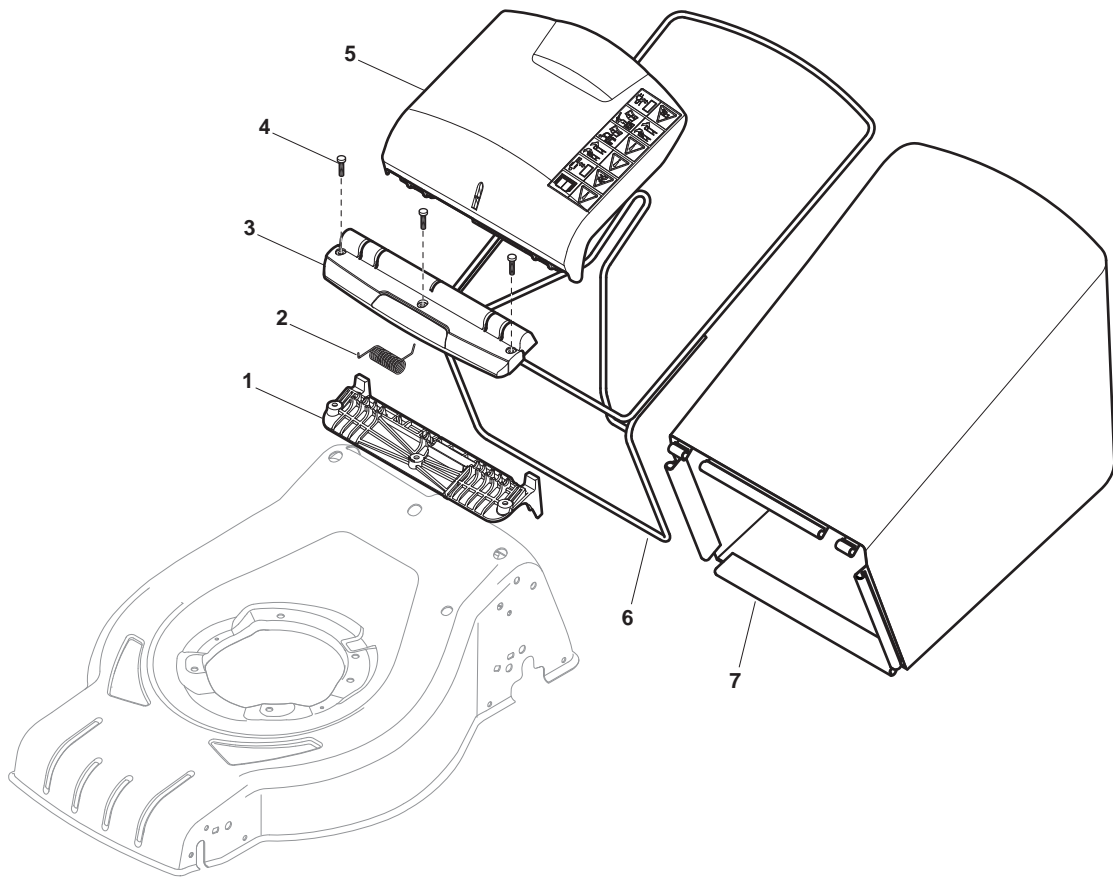

POS	PART. NO	Q.ty	DESCRIPTION	DESCRIZIONE	DESCRIPTION	BESCHREIBUNG	REMARKS
1	322785331/0	1	Support	Supporto	Support	Halter	
2	122450464/0	1	Spring	Molla	Ressort	Feder	
3	322109554/0	1	Cover, Black	Copertura Nero	Couvre, Noir	Kappe, Schwarz	Black
3	322109556/0	1	Cover, Yellow	Capottina Gialla	Capot Jaune	Haube Gelb	Yellow
3	322109557/0	1	Cover, Grey	Capottina Grigio	Capot Gris	Haube Grau	Grey
4	112728699/0	3	Screw	Vite	Vis	Schraube	
5	322600206/1	1	Stone-Guard Black	Parasassi Nero	Pare-Pierres, Noir	Prallblech, Schwarz	Black
5	322600214/1	1	Stone-Guard Yellow	Parasassi Giallo	Pare-Pierres, Jaune	Prallblech, Gelb	Yellow
5	322600216/1	1	Stone-Guard Grey	Parasassi Grigio	Pare-Pierres, Gris	Prallblech, Grau	Grey
6	181006409/0	1	Chassis Box	Telaio Sacco	Châssis Bac	Rahmen Sack	
7	181002319/0	1	Box, Fabric	Sacco, Tela	Sac, Toile	Sack, Tuck