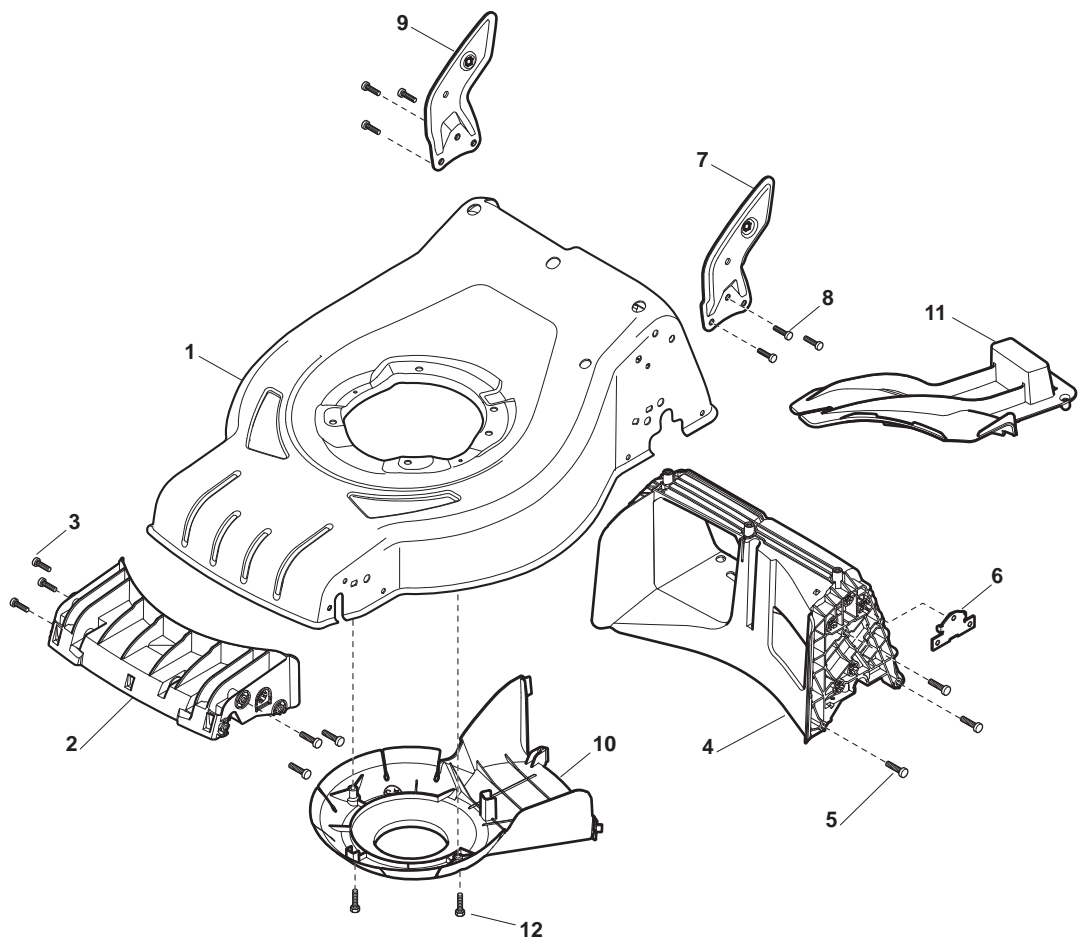

POS	PART. NO	Q.ty	DESCRIPTION	DESCRIZIONE	DESCRIPTION	BESCHREIBUNG	REMARKS
1	381004017/0	1	Deck Red	Chassis Rosso	Châssis Rouge	Gehäuse Rot	
2	322108300/0	1	Front Conveyor Assy	Convogl. Anteriore	Ens. Convoyeur Avant	Hinterleitblechvorder	
3	112728699/0	6	Screw	Vite	Vis	Schraube	
4	322108302/0	1	Rear Conveyor Assy	Convogl. Posteriore	Ens. Convoyeur Post.	Hinterleitblechsatz	
5	112728699/0	6	Screw	Vite	Vis	Schraube	
6	322545213/0	2	Plate	Piastrina	Plaquette	Plättchen	
7	381005139/0	1	Bracket, L	Staffa Sx	Etrier Gauche	Steigbügel, Linke	
8	112727801/0	6	Screw	Vite	Vis	Schraube	
9	381005137/0	1	Bracket, R	Staffa Dx	Etrier Droit	Steigbügel, Rechte	
10	322060241/0	1	Protection, Belt	Carter Cinghia	Protection Courroie	Schutz, Riemen	
11	322140240/0	1	Deflector	Deflettore	Deflecteur	Abweiser	
12	112728530/0	2	Screw	Vite	Vis	Schraube