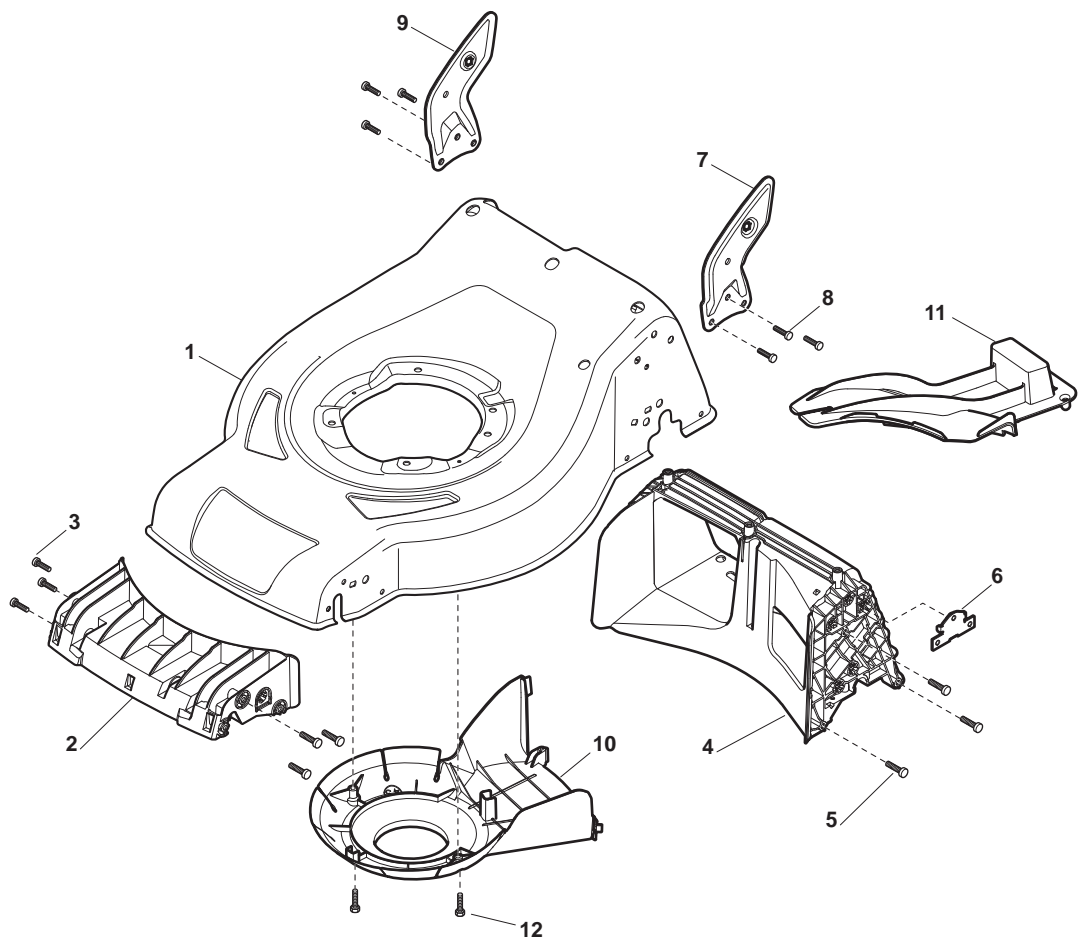

POS	PART. NO	Q.ty	DESCRIPTION	DESCRIZIONE	DESCRIPTION	BESCHREIBUNG	REMARKS
1	381004019/0	1	Deck Red	Chassis Rosso	Châssis Rouge	Gehäuse Rot	
1	381004050/0	1	Deck Black	Chassis Nero	Châssis Noir	Gehäuse Schwarz	
2	322108300/0	1	Front Conveyor Assy	Convogl. Anteriore	Ens. Convoyeur Avant	Hinterleitblechvorder	
3	112728699/0	6	Screw	Vite	Vis	Schraube	
4	322108302/0	1	Rear Conveyor Assy	Convogl. Posteriore	Ens. Convoyeur Post.	Hinterleitblechsatz	
5	112728699/0	6	Screw	Vite	Vis	Schraube	
6	322545213/0	2	Plate	Piastrina	Plaquette	Plättchen	
7	381005139/0	1	Bracket, L	Staffa Sx	Etrier Gauche	Steigbügel, Linke	
8	112727801/0	6	Screw	Vite	Vis	Schraube	
9	381005137/0	1	Bracket, R	Staffa Dx	Etrier Droit	Steigbügel, Rechte	
10	322060241/0	1	Protection, Belt	Carter Cinghia	Protection Courroire	Schutz, Riemen	
11	322140240/0	1	Deflector	Deflettore	Deflecteur	Abweiser	
12	112728530/0	2	Screw	Vite	Vis	Schraube