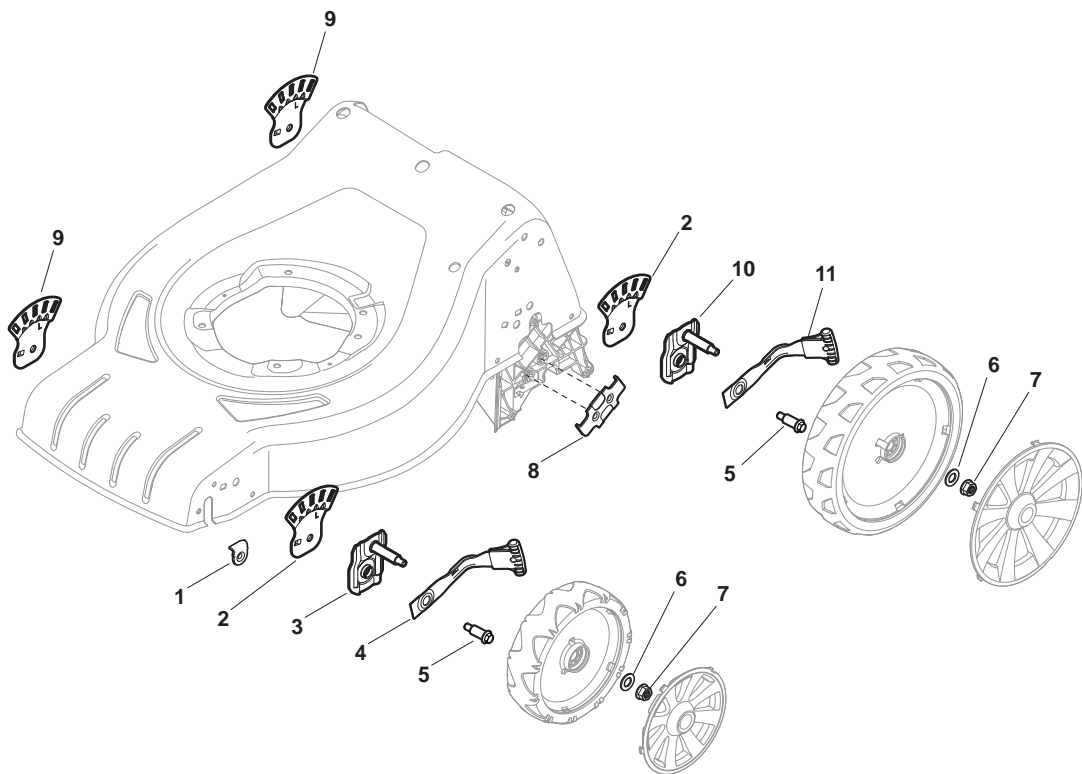

ILLUSTRATED PARTS LIST

CR-CS 434 W

- Use GLOBAL GARDEN PRODUCT Genuine Spare Parts specified in the parts list for repair and/or replacement.
- The contents described in the parts list may change due to improvement.
- The drawings of the spare parts are only indicative and might not represent the part in question exactly.
- The indications "right" - "left" - "front" - "rear" refer to the position of the operator when using the machine.
- When placing orders of parts for repair and/or replacement, make sure that the illustrated parts list is the one applying to the machine's year of manufacture, as shown on the identification plate attached to the machine.

POS	PART. NO	Q.ty	DESCRIPTION	DESCRIZIONE	DESCRIPTION	BESCHREIBUNG	REMARKS
1	322545189/0	2	Plate	Piastrina	Plaquette	Plättchen	
2	322735597/1	2	Sector, Height Adjustment	Settore Regolazione Altezza	Secteur Reglage Hauteur	Sektor, Höheverstellung	
3	381005141/0	2	Support, Wheel	Supporto Ruota	Support Roue	Halter, Rad	
4	381003354/0	2	Lever, Height Adjustment	Leva Regolazione Altezza	Levier Reglage Hauteur	Hebel, Höneverstellung	
5	122519811/0	4	Pin	Perno	Pivot	Bolzen	
6	112521350/0	4	Washer	Rosetta	Rondelle	Scheibe	
7	112155000/0	4	Nut	Dado	Ecrou	Mutter	
8	322545211/0	2	Plate	Piastrina	Plaquette	Plättchen	
9	322735595/1	2	Sector, Height Adjustment	Settore Regolazione Altezza	Secteur Reglage Hauteur	Sektor, Höheverstellung	
10	381005143/0	2	Support, Wheel	Supporto Ruota	Support Roue	Halter, Rad	
11	381003442/0	2	Lever, Height Adjustment	Leva Regolazione Altezza	Levier Reglage Hauteur	Hebel, Höneverstellung	

POS	PART. NO	Q.ty	DESCRIPTION	DESCRIZIONE	DESCRIPTION	BESCHREIBUNG	REMARKS
1	381007444/1	2	Wheel Ø 180	Ruota Ø 180	Roue Ø 180	Rad Ø 180	
2	322042064/0	4	Bush	Bussola	Douille	Büchse	
5	381007446/1	2	Wheel Ø 240	Ruota Ø 240	Roue Ø 240	Rad Ø 240	
6	322042064/0	4	Bush	Bussola	Douille	Büchse	