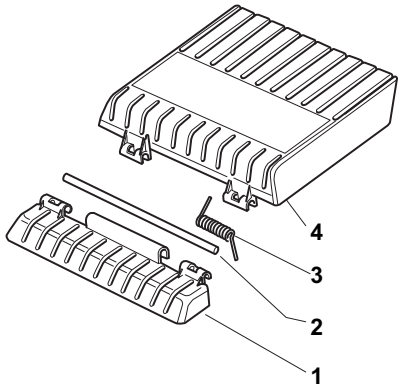

POS	PART. NO	Q.ty	DESCRIPTION	DESCRIZIONE	DESCRIPTION	BESCHREIBUNG	REMARKS
1	322785136/1	1	Support	Supporto	Support	Halter	
2	122517858/0	1	Pin	Perno	Pivot	Bolzen	
3	122450431/0	1	Spring	Molla	Ressort	Feder	
4	322600099/2	1	Stone-Guard	Parasassi	Pare-Pierres	Prallblech	
5	322486122/0	1	Grassbox Upper Part	Parte Sup.Sacco	Sac, Partie Superieure	Korb Oberteil	
6	112728686/0	2	Screw	Vite	Vis	Schraube	
7	181006419/0	1	Chassis Box	Telaio Sacco	Châssis Bac	Rahmen Sack	
8	181002229/0	1	Box, Fabric	Sacco, Tela	Sac, Toile	Sack, Tuck