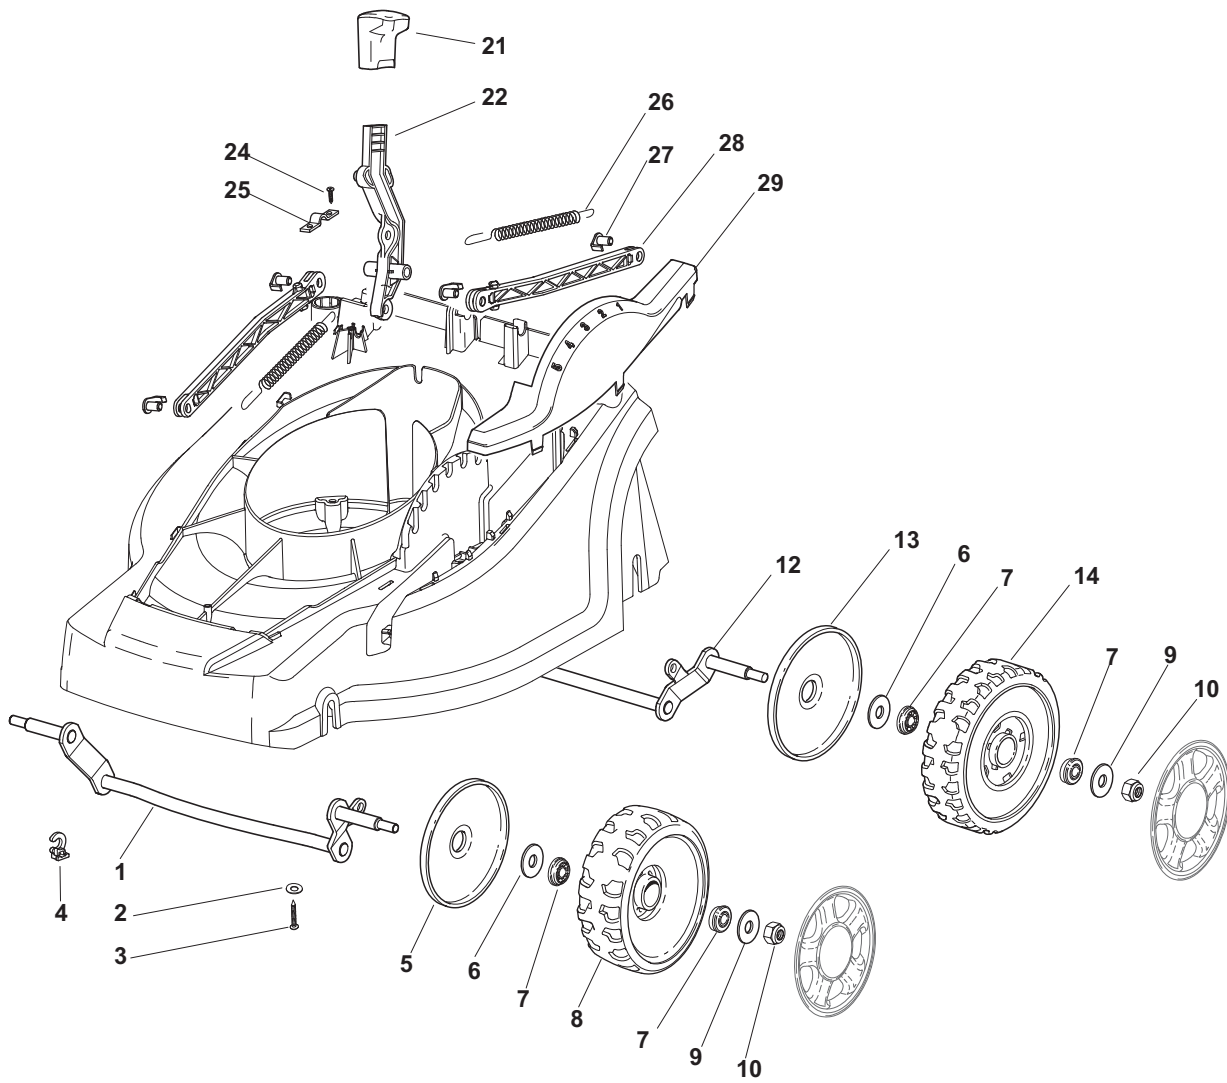

POS	PART. NO	Q.ty	DESCRIPTION	DESCRIZIONE	DESCRIPTION	BESCHREIBUNG	REMARKS
1	81002837/0	1	Axle, Front Wheels	Asse Ruote Anteriori	Axe Roues Avant	Achse, Vorderrad	
2	12523050/0	4	Washer	Rosetta	Rondelle	Scheibe	
3	12728680/0	4	Screw	Vite	Vis	Schraube	
4	22170631/0	2	Spacer	Distanziale	Entretoise	Distanzring	
5	22600095/0	2	Protection, Wheel	Prot. Ruote	Protection Roue	Schütz, Räder	
7	22122200/0	8	Bearing	Cuscinetto	Coussinet	Lager	
8	22686091/1	2	Wheel Ø 165	Ruota Ø 165	Roue Ø 165	Rad Ø 165	
9	12523060/0	4	Washer	Rosetta	Rondelle	Scheibe	
10	12155000/0	4	Nut	Dado	Ecrou	Mutter	
12	81002839/0	1	Axle, Rear Wheels	Asse Ruote Posteriori	Axe Roues Arriere	Achse, Hinterrad	
13	22600131/0	2	Protection, Wheel	Prot. Ruote	Protection Roue	Schütz, Räder	
14	22686092/0	2	Wheel Ø 190	Ruota Ø 190	Roue Ø 190	Rad Ø 190	
21	22399818/0	1	Knob	Manopolina	Poignée	Griff	
22	322321535/0	1	Lever, Height Adjustment	Leva Regolazione Altezza	Levier Reglage Hauteur	Hebel, Höheverstellung	
24	12728691/0	2	Screw	Vite	Vis	Schraube	
25	25547049/0	1	Plate	Piastrina	Plaquette	Plättchen	
26	22450424/0	2	Spring	Molla	Ressort	Feder	
27	22524338/0	4	Pin	Perno	Pivot	Bolzen	
28	22869668/0	2	Tie Rod	Tirante	Tirant	Spannstange	
29	22109724/0	1	Cover, Grey	Carter Grigio	Couvre, Gris	Kappe, Grau	
29	22109731/0	1	Cover, Black	Carter Nero	Couvre, Black	Kappe, Schwarz