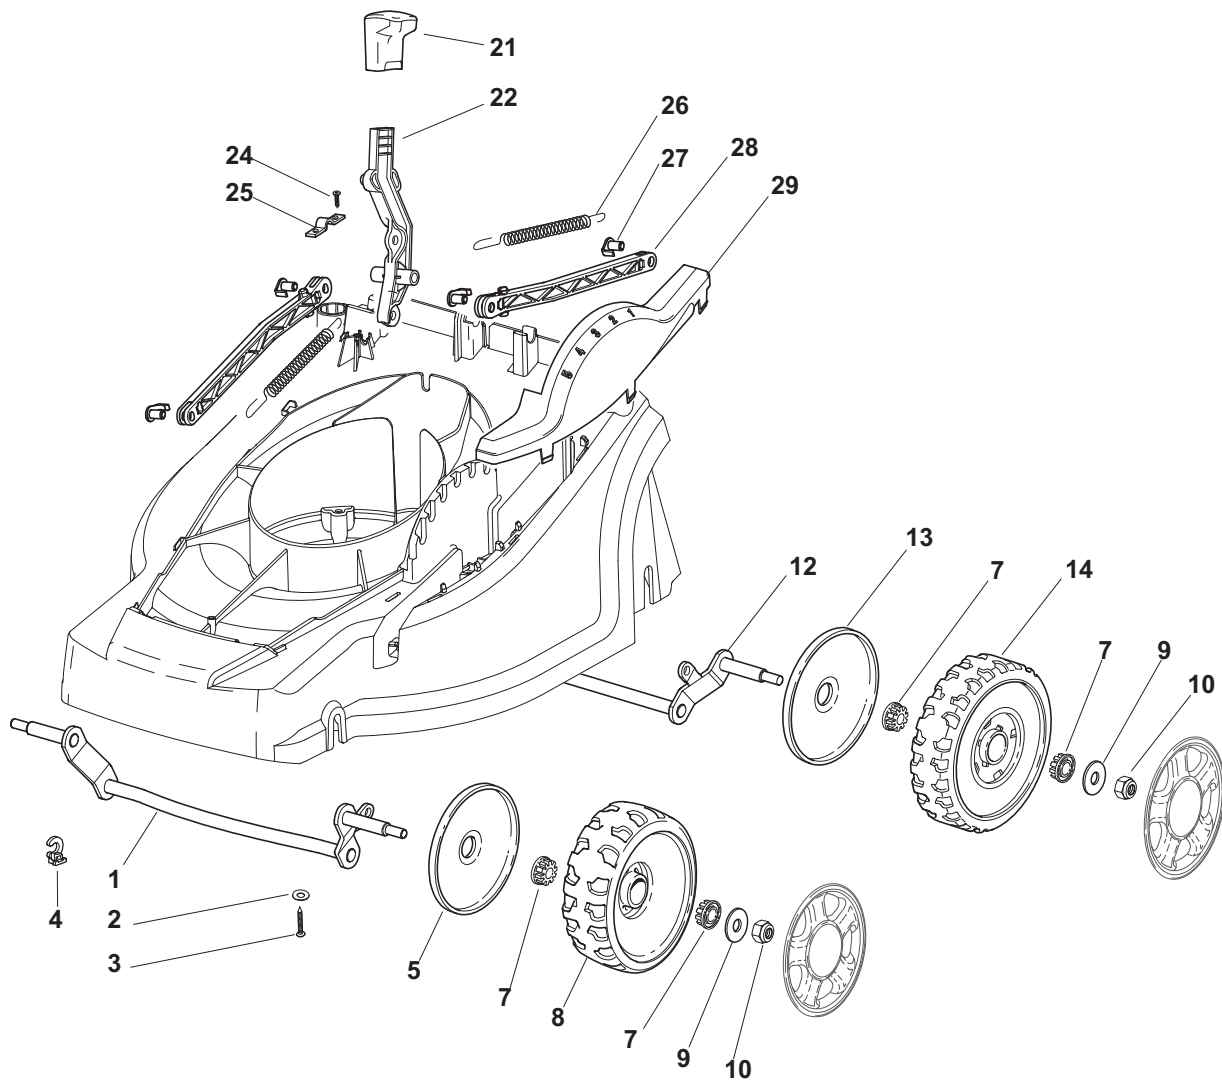

POS	PART. NO	Q.ty	DESCRIPTION	DESCRIZIONE	DESCRIPTION	BESCHREIBUNG	REMARKS
1	81002837/0	1	Axle, Front Wheels	Asse Ruote Anteriori	Axe Roues Avant	Achse, Vorderrad	
2	12523050/0	4	Washer	Rosetta	Rondelle	Scheibe	
3	12728680/0	4	Screw	Vite	Vis	Schraube	
4	22170631/0	2	Spacer	Distanziale	Entretoise	Distanzring	
5	22600095/0	2	Protection, Wheel	Prot. Ruote	Protection Roue	Schütz, Räder	
7	22034508/0	8	Bush	Bussola	Douille	Buchse	
8	22686091/1	2	Wheel Ø 165	Ruota Ø 165	Roue Ø 165	Rad Ø 165	
9	12523060/0	4	Washer	Rosetta	Rondelle	Scheibe	
10	12155000/0	4	Nut	Dado	Ecrou	Mutter	
12	81002839/0	1	Axle, Rear Wheels	Asse Ruote Posteriori	Axe Roues Arriere	Achse, Hinterrad	
13	22600131/0	2	Protection, Wheel	Prot. Ruote	Protection Roue	Schütz, Räder	
14	22686092/0	2	Wheel Ø 190	Ruota Ø 190	Roue Ø 190	Rad Ø 190	
21	22399818/0	1	Knob	Manopolina	Poignée	Griff	
22	322321535/0	1	Lever, Height Adjustment	Leva Regolazione Altezza	Levier Reglage Hauteur	Hebel, Höneverstellung	
24	12728691/0	2	Screw	Vite	Vis	Schraube	
25	25547049/0	1	Plate	Piastrina	Plaquette	Plättchen	
26	22450424/0	2	Spring	Molla	Ressort	Feder	
27	22524338/0	4	Pin	Perno	Pivot	Bolzen	
28	22869668/0	2	Tie Rod	Tirante	Tirant	Spannstange	
29	22109724/0	1	Cover, Grey	Carter Grigio	Couvre, Gris	Kappe, Grau	
29	22109731/0	1	Cover, Black	Carter Nero	Couvre, Black	Kappe, Schwarz