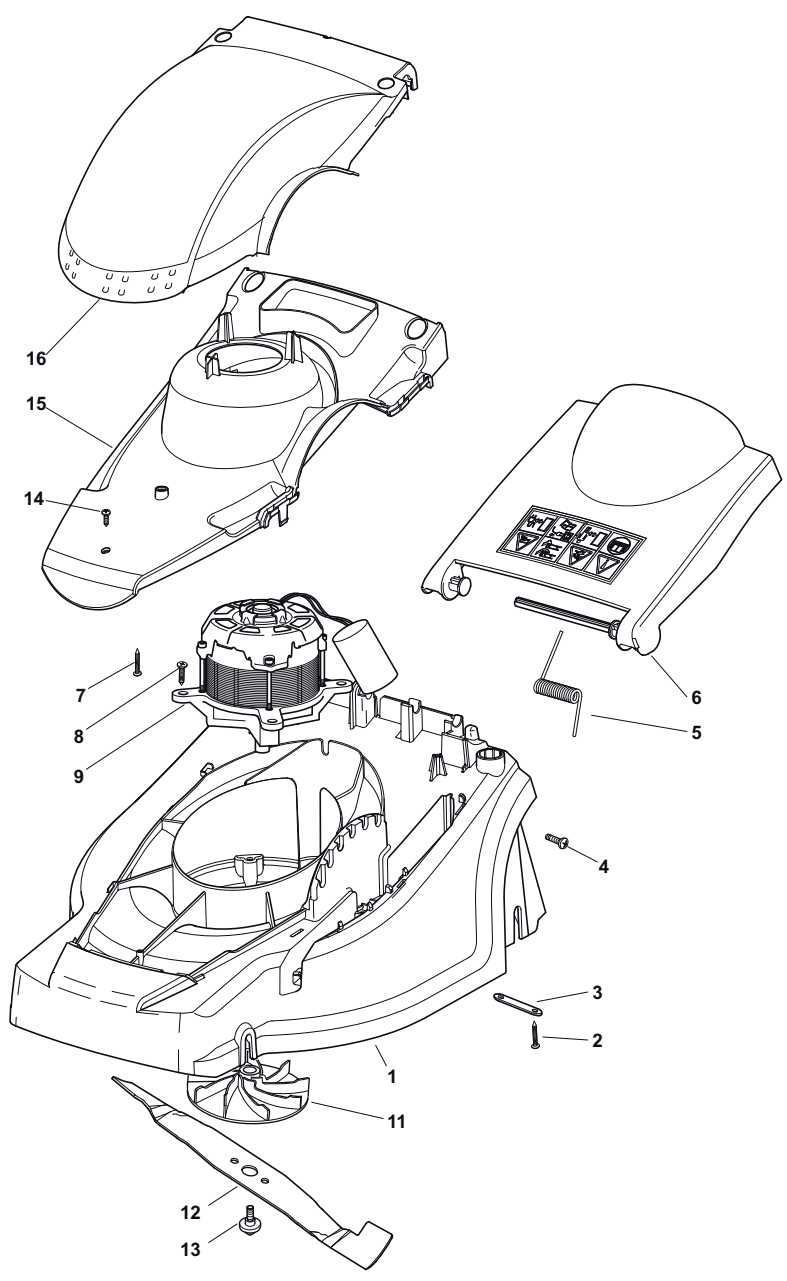

ILLUSTRATED PARTS LIST

SPL 410

- Use GLOBAL GARDEN PRODUCT Genuine Spare Parts specified in the parts list for repair and/or replacement.
- The contents described in the parts list may change due to improvement.
- The drawings of the spare parts are only indicative and might not represent the part in question exactly.
- The indications "right" - "left" - "front" - "rear" refer to the position of the operator when using the machine.
- When placing orders of parts for repair and/or replacement, make sure that the illustrated parts list is the one applying to the machine's year of manufacture, as shown on the identification plate attached to the machine.

POS	PART. NO	Q.ty	DESCRIPTION	DESCRIZIONE	DESCRIPTION	BESCHREIBUNG	REMARKS
1	322066733/0	1	Deck Red	Chassis Rosso	Châssis Rouge	Gehäuse Rot	
1	322066736/0	1	Deck Yellow	Chassis Giallo	Châssis Jaune	Gehäuse Gelb	
2	12728691/0	2	Screw	Vite	Vis	Schraube	
3	22608535/0	1	Plate	Piastrina	Plaquette	Plättchen	
4	12728450/0	2	Screw	Vite	Vis	Schraube	
5	22450423/0	1	Spring	Molla	Ressort	Feder	
6	322600157/2	1	Stone-Guard, Grey	Parasassi Grigio	Pare-Pierres, Gris	Prallblech, Grau	
7	12728691/0	1	Screw	Vite	Vis	Schraube	
8	12735410/0	4	Screw	Vite	Vis	Schraube	
9	118563667/0	1	Motor	Motore	Moteur	Motor	230-240V (1600W)
11	322465602/1	1	Hub Fan	Mozzo Girante	Moyeu Ventilateur	Läufendenabe	
12	81004145/0	1	Blade	Coltello	Lame	Messer	
13	381004352/1	1	Screw	Vite	Vis	Schraube	
14	12728524/0	1	Screw	Vite	Vis	Schraube	
15	322109723/1	1	Grey Support, Cover	Supporto Capottina, Grigio	Support Capot Gris	Halter, Haube Grau	
16	322055479/0	1	Cover, Red	Capottina, Rosso	Capot Rouge	Haube Rot	
16	322055493/0	1	Cover Yellow	Capottina Giallo	Capot Jaune	Haube Gelb	