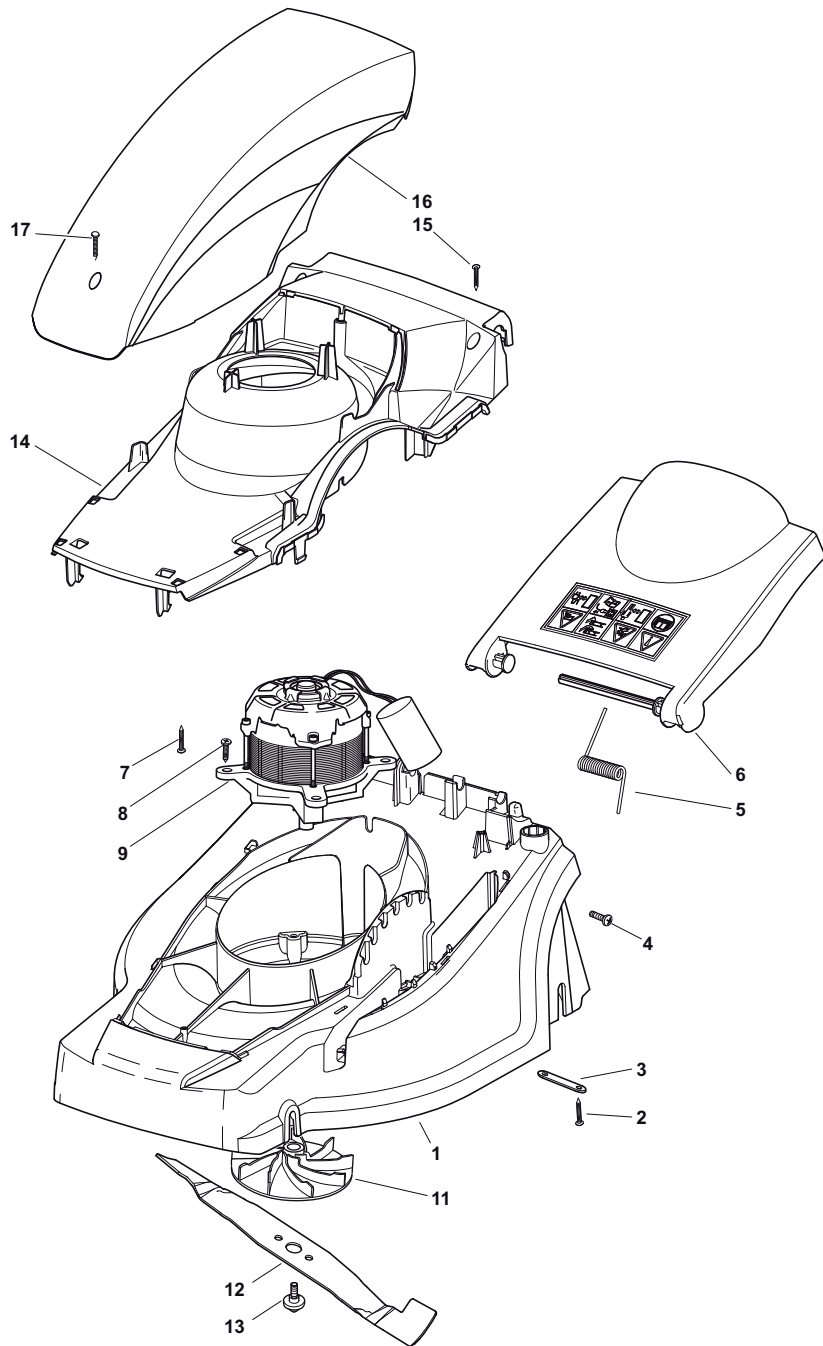

ILLUSTRATED PARTS LIST

SPL 410

- Use GLOBAL GARDEN PRODUCT Genuine Spare Parts specified in the parts list for repair and/or replacement.
- The contents described in the parts list may change due to improvement.
- The drawings of the spare parts are only indicative and might not represent the part in question exactly.
- The indications "right" - "left" - "front" - "rear" refer to the position of the operator when using the machine.
- When placing orders of parts for repair and/or replacement, make sure that the illustrated parts list is the one applying to the machine's year of manufacture, as shown on the identification plate attached to the machine.

POS	PART. NO	Q.ty	DESCRIPTION	DESCRIZIONE	DESCRIPTION	BESCHREIBUNG	REMARKS
1	322066733/0	1	Deck Red	Chassis Rosso	Châssis Rouge	Gehäuse Rot	
1	322066736/0	1	Deck Yellow	Chassis Giallo	Châssis Jaune	Gehäuse Gelb	
2	12728691/0	2	Screw	Vite	Vis	Schraube	
3	22608535/0	1	Plate	Piastrina	Plaquette	Plättchen	
4	12728450/0	2	Screw	Vite	Vis	Schraube	
5	22450423/0	1	Spring	Molla	Ressort	Feder	
6	322600157/2	1	Stone-Guard, Grey	Parasassi Grigio	Pare-Pierres, Gris	Prallblech, Grau	
7	12728691/0	1	Screw	Vite	Vis	Schraube	
8	12735410/0	4	Screw	Vite	Vis	Schraube	
9	118563667/0	1	Motor	Motore	Moteur	Motor	230-240V (1600W)
11	322465602/1	1	Hub Fan	Mozzo Girante	Moyeu Ventilateur	Läufendenabe	
12	81004145/0	1	Blade	Coltello	Lame	Messer	
13	381004352/1	1	Screw	Vite	Vis	Schraube	
14	12728524/0	1	Screw	Vite	Vis	Schraube	
15	322109723/1	1	Grey Support, Cover	Supporto Capottina, Grigio	Support Capot Gris	Halter, Haube Grau	
16	322055479/0	1	Cover, Red	Capottina, Rosso	Capot Rouge	Haube Rot	
16	322055493/0	1	Cover Yellow	Capottina Giallo	Capot Jaune	Haube Gelb	