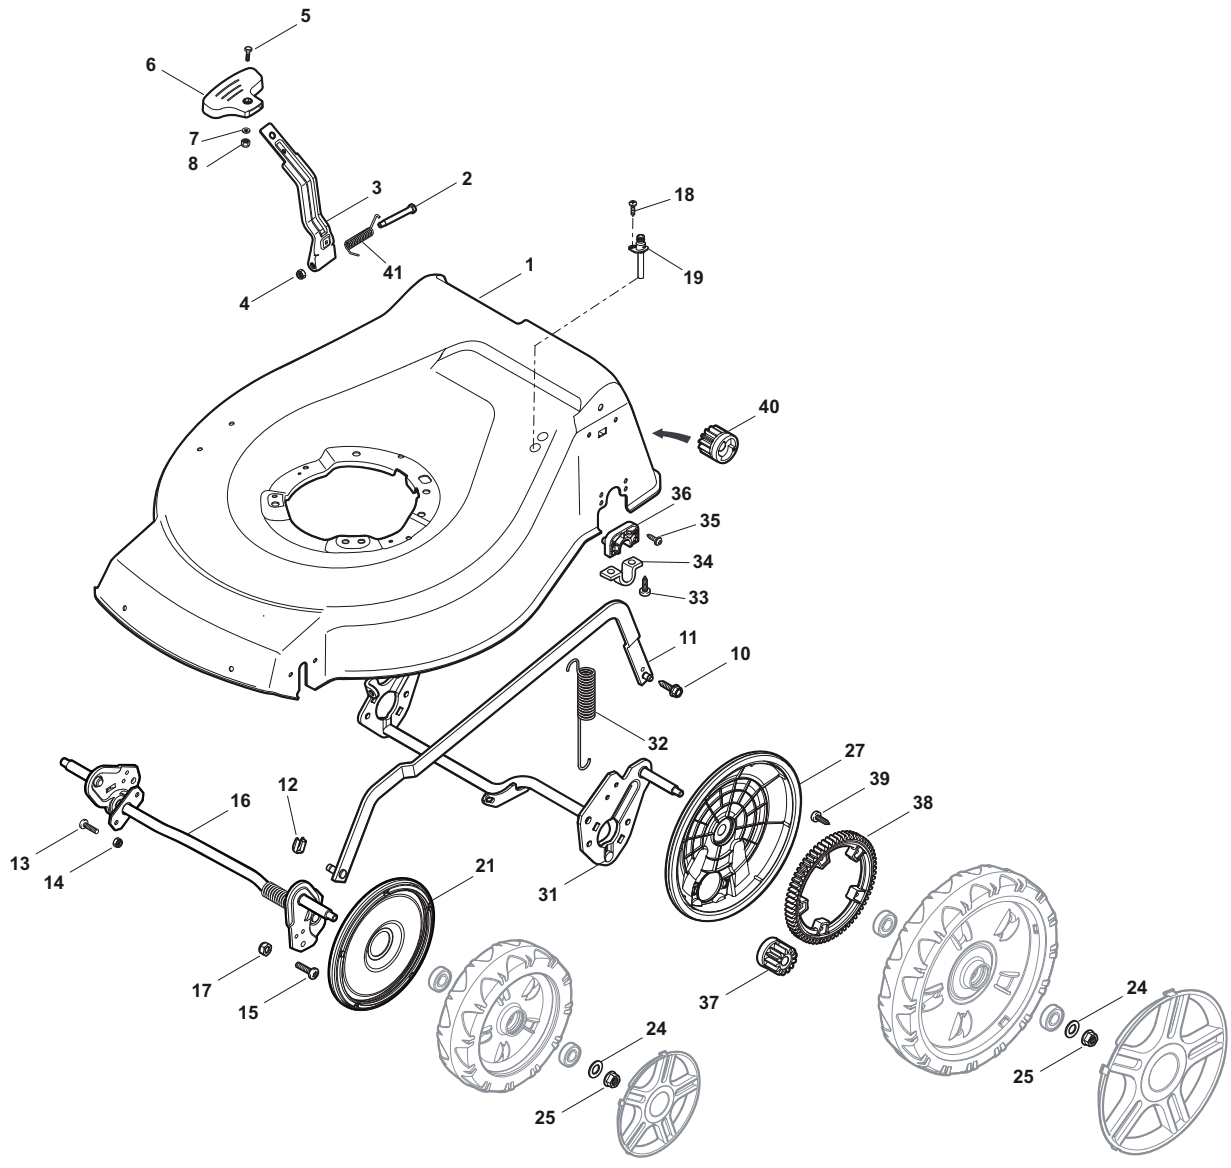

POS	PART. NO	Q.ty	DESCRIPTION	DESCRIZIONE	DESCRIPTION	BESCHREIBUNG	REMARKS
1	381004536/0	1	Deck Red	Chassis Rosso	Châssis Rouge	Gehäuse Rot	
1	381004562/0	1	Deck Yellow	Chassis Giallo	Châssis Jaune	Gehäuse Gelb	
1	381004538/0	1	Deck Red	Chassis Rosso	Châssis Rouge	Gehäuse Rot	Side Discharge
2	122534131/0	1	Pin	Perno	Pivot	Bolzen	
3	322322853/0	1	Lever, Height Adjustment	Leva Regolazione Altezza	Levier, Reglage Hauteur	Hebel, Höherverstellung	
4	12154510/0	1	Nut	Dado	Ecrou	Mutter	
5	12788512/0	1	Screw	Vite	Vis	Schraube	
6	322394503/0	1	Knob	Manopolina	Poignée	Griff	
7	12521310/0	1	Washer	Rondella	Rondelle	Scheibe	
8	12150000/0	1	Nut	Dado	Ecrou	Mutter	
10	122943013/0	1	Screw	Vite	Vis	Schraube	
11	381002030/0	1	Rod, Height Adjustment	Asta Comando Regol. Altezza	Tige Commande Reglage Hauteur	Stange, Höherverstellung	
12	112436051/0	1	Plate	Piastrina	Plaquette	Plättchen	
13	112727803/0	3	Screw	Vite	Vis	Schraube	
14	12154510/0	3	Nut	Dado	Ecrou	Mutter	
15	112727801/0	1	Screw	Vite	Vis	Schraube	
16	381002883/1	1	Axle, Front Wheels	Asse Ruote Anteriori	Axe Roues Avant	Achse, Vorderrad	
17	12154510/0	1	Nut	Dado	Ecrou	Mutter	
18	12728450/0	1	Screw	Vite	Vis	Schraube	
19	322034002/0	1	Washing Connection	Attacco Acqua Lavaggio	Attaque Lavage	Waschenverbindung	
21	322600145/0	2	Protection, Wheel	Prot. Ruote	Protection Roue	Schütz, Räder	
24	12521350/0	4	Washer	Rondella	Rondelle	Scheibe	
25	12155000/0	4	Nut	Dado	Ecrou	Mutter	
27	322600208/0	2	Protection, Wheel	Prot. Ruote	Protection Roue	Schütz, Räder	
31	381302835/0	1	Axle, Rear Wheels	Asse Ruote Posteriori	Axe Roues Arriere	Achse, Hinterrad	
32	122450460/0	1	Spring	Molla	Ressort	Feder	
33	112728697/0	4	Screw	Vite	Vis	Schraube	
34	22545152/0	2	Plate	Piastrina	Plaquette	Platte	
35	112728697/0	4	Screw	Vite	Vis	Schraube	
36	322785304/0	2	Support	Supporto	Support	Halter	
37	122570134/0	1	Pinion L	Pignone Sx	Pignon G	Ritzel Linkes	
38	322120115/0	2	Ring Gear	Corona Trascinamento	Couronne	Kranz	
39	112728706/0	6	Screw	Vite	Vis	Schraube	
40	122570133/0	1	Pinion R	Pignone Dx	Pignon D	Ritzel Rechtes	
41	122446192/0	1	Spring	Molla	Ressort	Feder