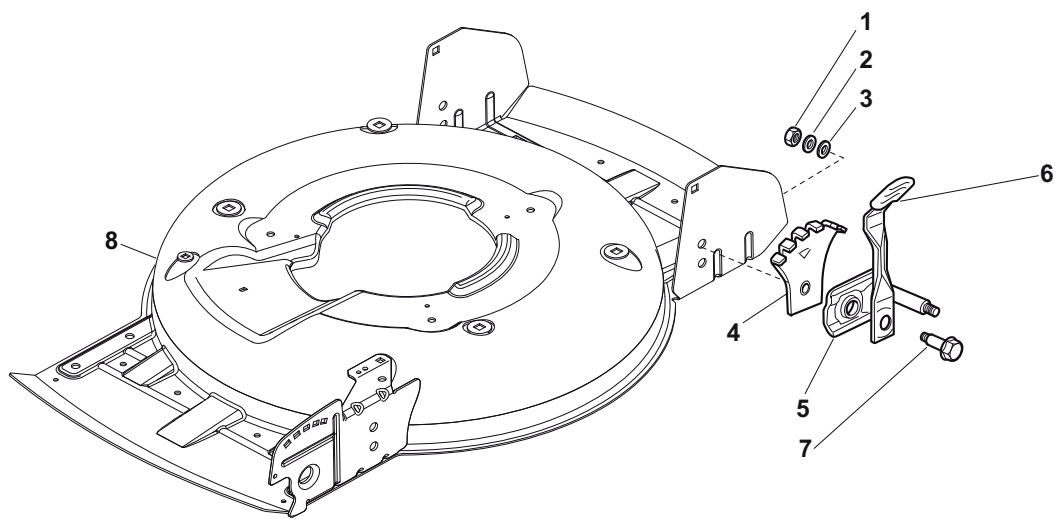

ILLUSTRATED PARTS LIST

MCS 500

- Use GLOBAL GARDEN PRODUCT Genuine Spare Parts specified in the parts list for repair and/or replacement.
- The contents described in the parts list may change due to improvement.
- The drawings of the spare parts are only indicative and might not represent the part in question exactly.
- The indications "right" - "left" - "front" - "rear" refer to the position of the operator when using the machine.
- When placing orders of parts for repair and/or replacement, make sure that the illustrated parts list is the one applying to the machine's year of manufacture, as shown on the identification plate attached to the machine.

THIS INFORMATION IS NOT INTENDED FOR SALE OR RESALE, AND THIS NOTICE MUST REMAIN ON ALL COPIES.

POS	PART. NO	Q.ty	DESCRIPTION	DESCRIZIONE	DESCRIPTION	BESCHREIBUNG	REMARKS
1	12293200/0	4	Nut	Dado	Ecrou	Mutter	
2	12583500/0	4	Grower	Grower	Grower	Federring	
3	12523070/0	4	Washer	Rosetta	Rondelle	Scheibe	
4	22735547/0	4	Sector, Height Adjustment	Settore Regolazione Altezza	Secteur Reglage Hauteur	Sektor, Höheverstellung	
5	81005082/0	4	Support, Wheel	Supporto Ruota	Support Roue	Halter, Rad	Ø 190
5	81005084/0	4	Support, Wheel	Supporto Ruota	Support Roue	Halter, Rad	Ø 210
6	81003286/0	4	Lever, Height Adjustment	Leva Regolazione Altezza	Levier, Reglage Hauteur	Hebel, Höheverstellung	
7	22519811/0	4	Pin	Perno	Pivot	Bolzen	
8	81002907/1	1	Deck Yellow	Chassis Giallo	Châssis Jaune	Gehäuse Gelb	

POS	PART. NO	Q.ty	DESCRIPTION	DESCRIZIONE	DESCRIPTION	BESCHREIBUNG	REMARKS
2	22034508/0	8	Bush	Bussola	Douille	Buchse	
3	22686092/0	4	Wheel Ø 190	Ruota Ø 190	Roue Ø 190	Rad Ø 190	
4	12523060/0	4	Washer	Rosetta	Rondelle	Scheibe	
5	12155000/0	4	Nut	Dado	Ecrou	Mutter	
6	22170622/0	4	Spacer	Distanziale	Entretoise	Distanzring	