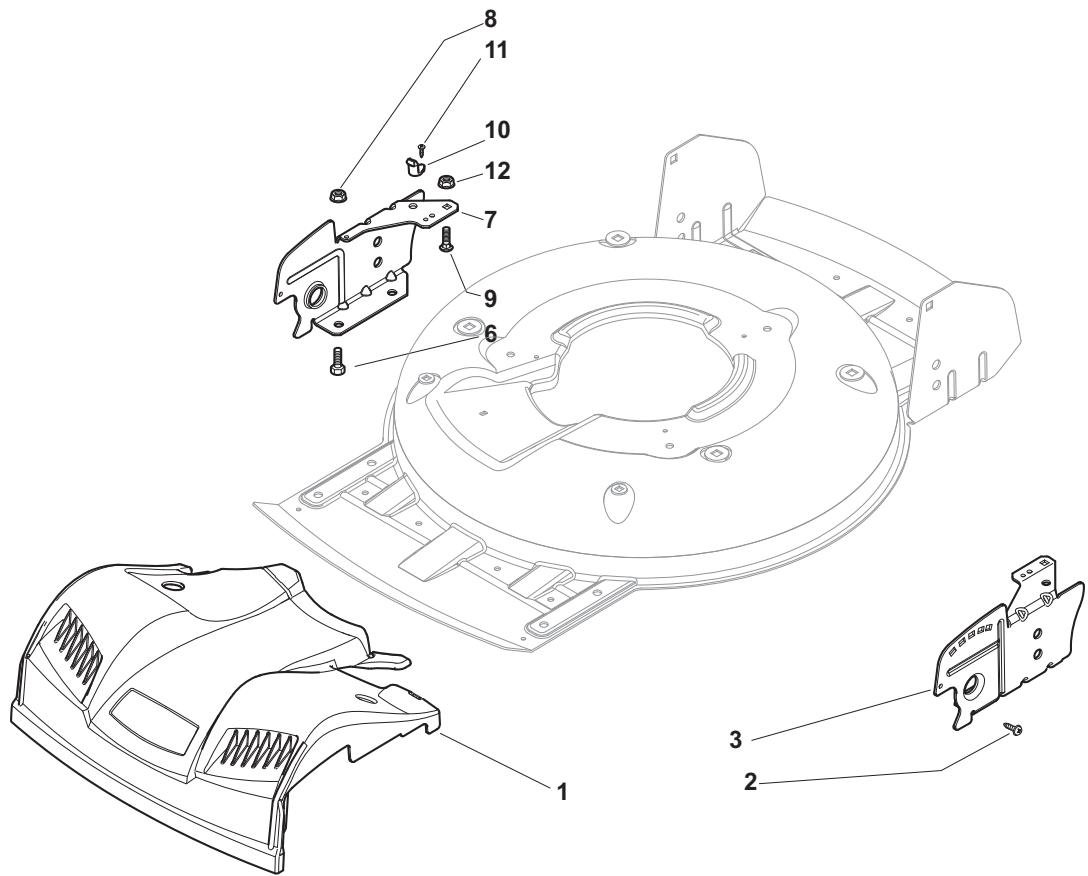

ILLUSTRATED PARTS LIST

MCS 500

- Use GLOBAL GARDEN PRODUCT Genuine Spare Parts specified in the parts list for repair and/or replacement.
- The contents described in the parts list may change due to improvement.
- The drawings of the spare parts are only indicative and might not represent the part in question exactly.
- The indications "right" - "left" - "front" - "rear" refer to the position of the operator when using the machine.
- When placing orders of parts for repair and/or replacement, make sure that the illustrated parts list is the one applying to the machine's year of manufacture, as shown on the identification plate attached to the machine.

THIS INFORMATION IS NOT INTENDED FOR SALE OR RESALE, AND THIS NOTICE MUST REMAIN ON ALL COPIES.

POS	PART. NO	Q.ty	DESCRIPTION	DESCRIZIONE	DESCRIPTION	BESCHREIBUNG	REMARKS
1	12293200/0	4	Nut	Dado	Ecrou	Mutter	
2	12583500/0	4	Grower	Grower	Grower	Federring	
3	12523070/0	4	Washer	Rosetta	Rondelle	Scheibe	
4	22735547/0	4	Sector, Height Adjustment	Settore Regolazione Altezza	Secteur Reglage Hauteur	Sektor, Höheverstellung	
5	81005082/0	4	Support, Wheel	Supporto Ruota	Support Roue	Halter, Rad	Ø 190
5	81005084/0	4	Support, Wheel	Supporto Ruota	Support Roue	Halter, Rad	Ø 210
6	81003286/0	4	Lever, Height Adjustment	Leva Regolazione Altezza	Levier, Reglage Hauteur	Hebel, Höheverstellung	
7	22519811/0	4	Pin	Perno	Pivot	Bolzen	
8	81002907/1	1	Deck Yellow	Chassis Giallo	Châssis Jaune	Gehäuse Gelb	