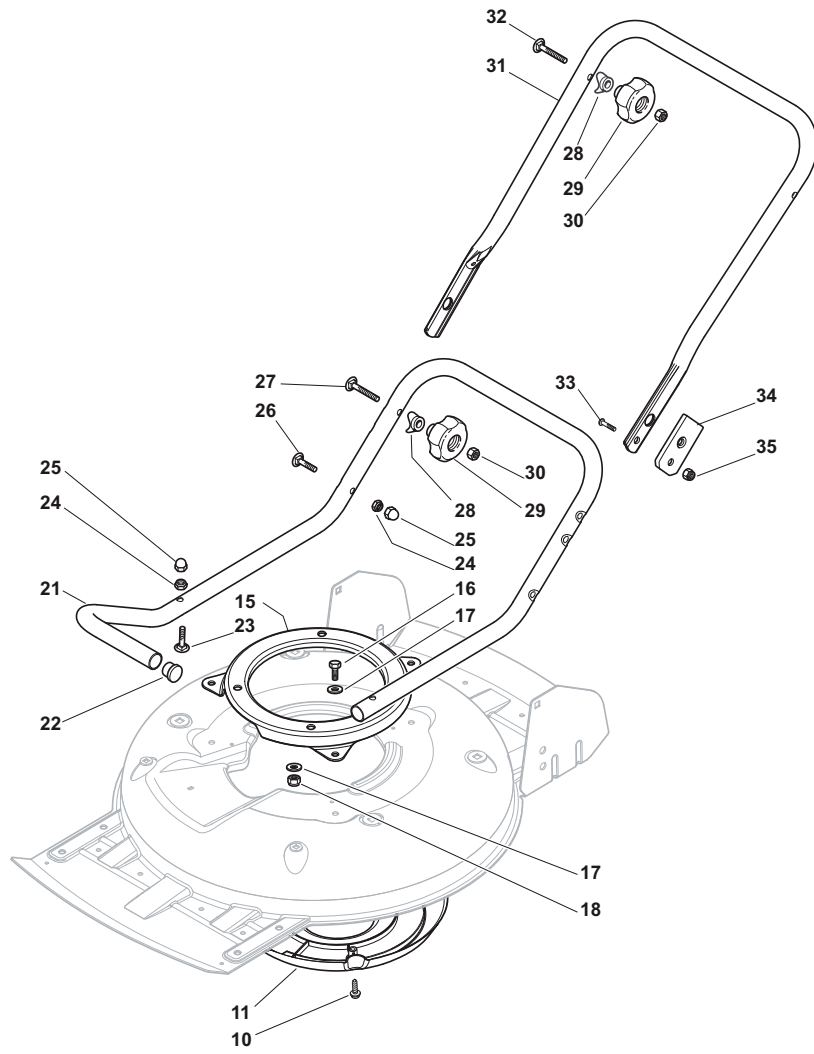

POS	PART. NO	Q.ty	DESCRIPTION	DESCRIZIONE	DESCRIPTION	BESCHREIBUNG	REMARKS
10	12728530/0	3	Screw	Vite	Vis	Schraube	
11	22060220/0	1	Protection	Carter	Protection	Schutz	
15	322207219/1	1	Flange	Flangia	Bride	Flansch	
16	12792611/0	3	Screw	Vite	Vis	Schraube	
17	12523060/0	6	Washer	Rosetta	Rondelle	Scheibe	
18	12293201/0	3	Nut	Dado	Ecrou	Mutter	
21	81006667/0	1	Handle, Lower Part	Manico, Parte Inf	Mancheron, Partie Inferieure	Holm, Unterteil	
22	18566110/0	2	Cap	Puntale	Bouchon	Gummistopfen	
23	12818900/0	4	Screw	Vite	Vis	Schraube	
24	12155000/0	4	Nut	Dado	Ecrou	Mutter	
25	18203854/0	4	Protection	Cappuccio	Capuchon	Stecker	
26	12818900/0	4	Screw	Vite	Vis	Schraube	
27	12819202/0	2	Screw	Vite	Vis	Schraube	
28	22680006/1	4	Washer	Rosetta	Rondelle	Scheibe	
29	322399804/1	4	Knob	Manopolina	Poignée	Griff	
30	12293200/0	4	Nut	Dado	Ecrou	Mutter	
31	81006669/0	1	Handle, Middle Part	Manico, Parte Intermedia	Mancheron	Holm	
32	12819201/0	2	Screw	Vite	Vis	Schraube	
33	12760475/0	2	Screw	Vite	Vis	Schraube	
34	22551578/0	2	Plate	Piastrina	Plaquette	Plättchen	
35	12154330/0	2	Nut	Dado	Ecrou	Mutter