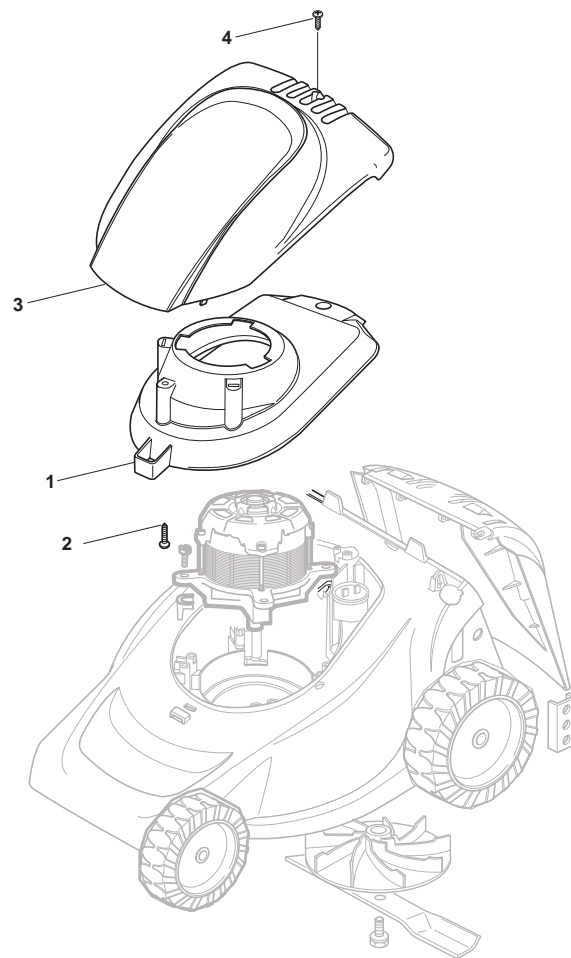

POS	PART. NO	Q.ty	DESCRIPTION	DESCRIZIONE	DESCRIPTION	BESCHREIBUNG	REMARKS
1	22055064/1	1	Support, Cover	Supporto Capottina	Support Capot	Halter, Haube	
2	12728450/0	1	Screw	Vite	Vis	Schraube	
3	22055064/1	1	Cover	Capottina	Capot	Haube	
4	12728680/0	1	Screw	Vite	Vis	Schraube