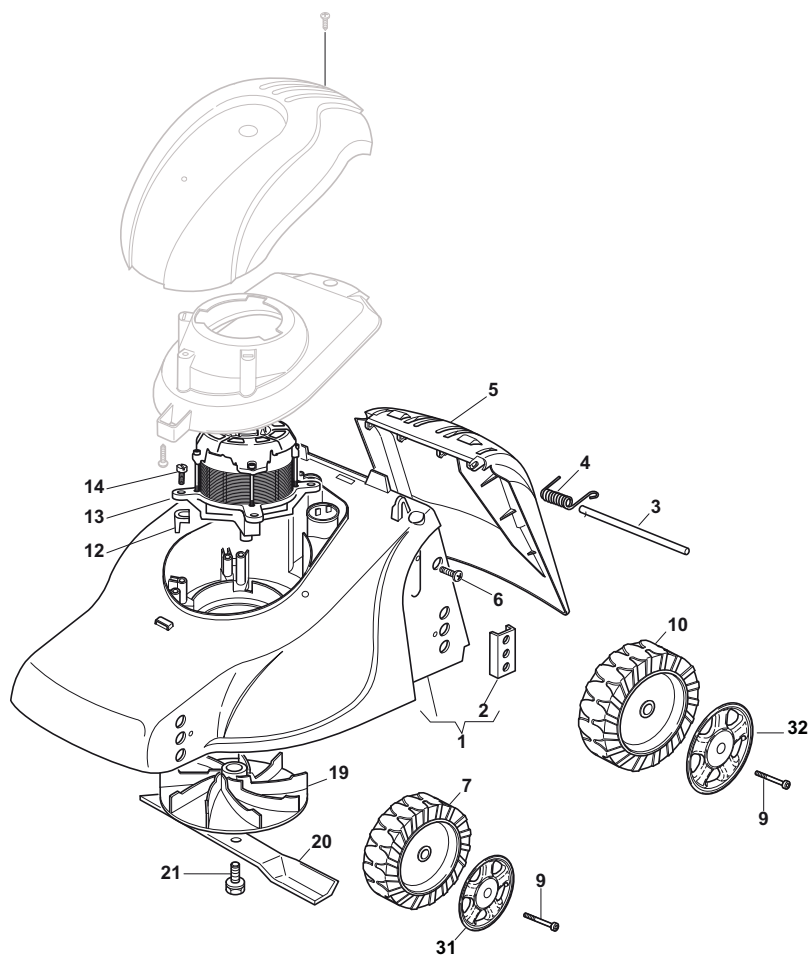

POS	PART. NO	Q.ty	DESCRIPTION	DESCRIZIONE	DESCRIPTION	BESCHREIBUNG	REMARKS
1	81001561/0	1	Deck Red	Chassis Rosso	Châssis Rouge	Gehäuse Rot	
2	22785087/1	4	Support, Wheels	Supporto Ruote	Support Roue	Halter, Rad	
3	22512601/0	1	Pin	Perno	Pivot	Bolzen	
4	22450250/0	1	Spring	Molla	Ressort	Feder	
5	322600056/3	1	Stone-Guard	Parasassi	Pare-Pierres	Prallblech	
6	12728450/0	2	Screw	Vite	Vis	Schraube	
7	22686083/0	2	Wheel Ø 130	Ruota Ø 130	Roue Ø 130	Rad Ø 130	
9	22524337/0	4	Pin	Perno	Pivot	Bolzen	
10	22686085/0	2	Wheel Ø 160	Ruota Ø 160	Roue Ø 160	Rad Ø 160	
12	22167700/0	4	Spacer	Distanziale	Entretoise	Distanzring	
13	118563659/0	1	Motor	Motore	Moteur	Motor	
14	12735410/0	4	Screw	Vite	Vis	Schraube	
19	322465602/1	1	Hub Fan	Mozzo Girante	Moyeu Ventilateur	Läufendenabe	
20	81004142/0	1	Blade Standard	Coltello Standard	Lame Standard	Messer Standard	
21	381004352/1	1	Screw	Vite	Vis	Schraube	
31	22110420/0	2	Hub Cap Grey	Coprimozzo Grigio	Couvre-Moyeu Gris	Radkappe Grau	
32	22110421/0	2	Hub Cap Grey	Coprimozzo Grigio	Couvre-Moyeu Gris	Radkappe Grau