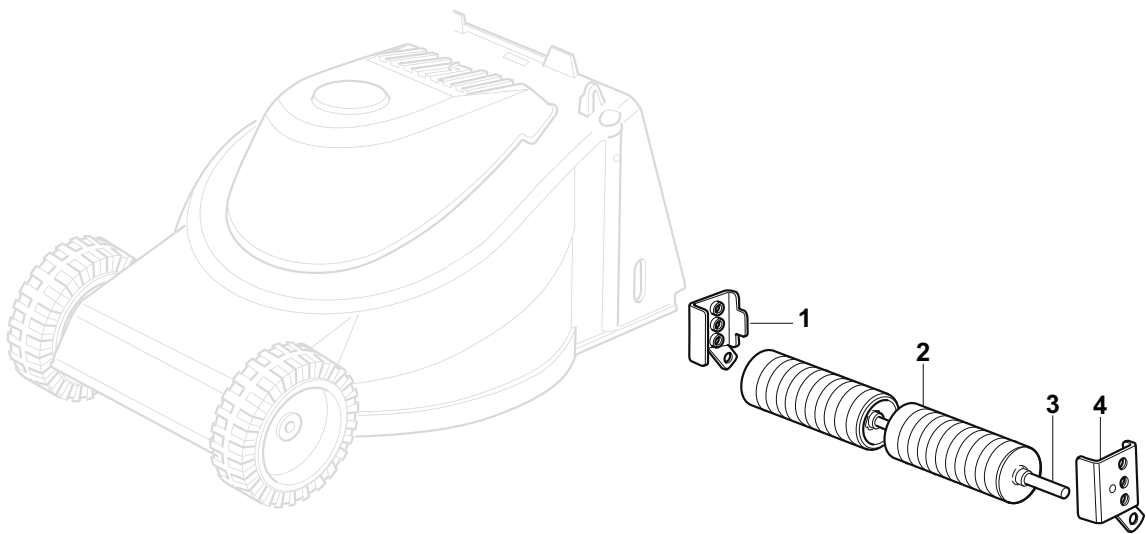

POS	PART. NO	Q.ty	DESCRIPTION	DESCRIZIONE	DESCRIPTION	BESCHREIBUNG	REMARKS
1	81005097/1	1	Support, R Wheel	Supporto Ruota Dx	Support Roue Droit	Halter, Rad R	
2	22670010/1	2	Roller	Roller	Roller	Roller	
3	22519807/0	1	Pin	Perno	Pivot	Bolzen	
4	81005099/1	1	Support, L Wheel	Supporto Ruota Sx	Support, G Roue	Halter, Rad Linker