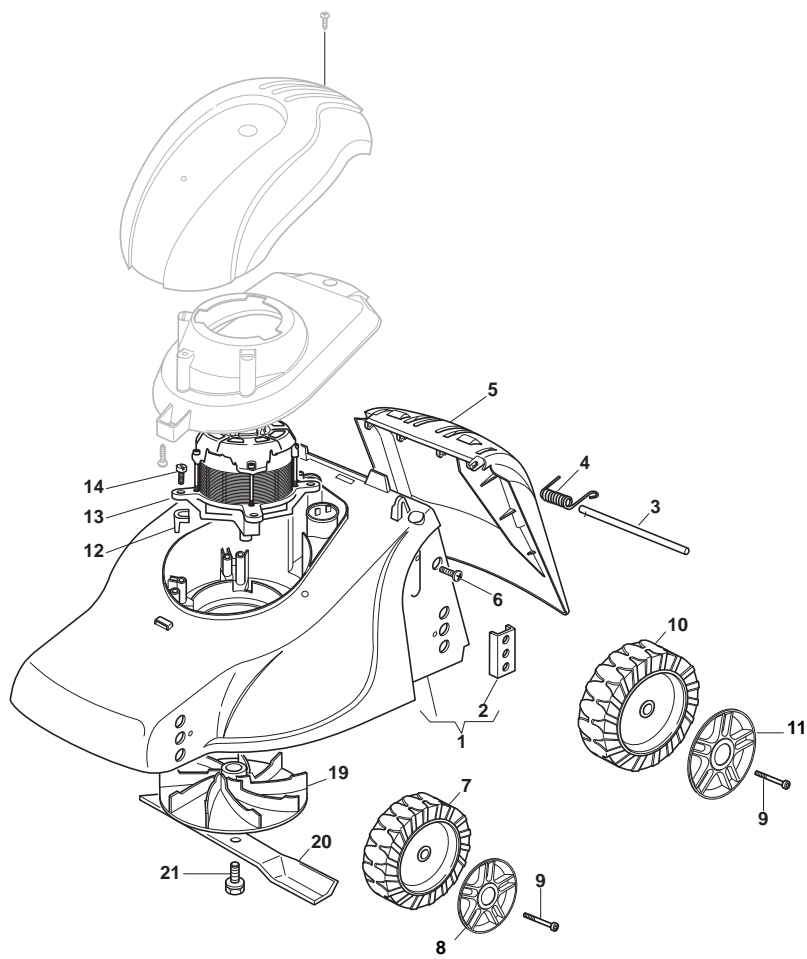

ILLUSTRATED PARTS LIST

C 390

- Use GLOBAL GARDEN PRODUCT Genuine Spare Parts specified in the parts list for repair and/or replacement.
- The contents described in the parts list may change due to improvement.
- The drawings of the spare parts are only indicative and might not represent the part in question exactly.
- The indications "right" - "left" - "front" - "rear" refer to the position of the operator when using the machine.
- When placing orders of parts for repair and/or replacement, make sure that the illustrated parts list is the one applying to the machine's year of manufacture, as shown on the identification plate attached to the machine.

THIS INFORMATION IS NOT INTENDED FOR SALE OR RESALE, AND THIS NOTICE MUST REMAIN ON ALL COPIES.

GLOBAL GARDEN PRODUCTS

POS	PART. NO	Q.ty	DESCRIPTION	DESCRIZIONE	DESCRIPTION	BESCHREIBUNG	REMARKS
1	81001561/0	1	Deck Red	Chassis Rosso	Châssis Rouge	Gehäuse Rot	
2	22785087/1	4	Support, Wheels	Supporto Ruote	Support Roue	Halter, Rad	
3	22512601/0	1	Pin	Perno	Pivot	Bolzen	
4	22450250/0	1	Spring	Molla	Ressort	Feder	
5	322600056/3	1	Stone-Guard	Parasassi	Pare-Pierres	Prallblech	
6	12728450/0	2	Screw	Vite	Vis	Schraube	
7	22686083/0	2	Wheel Ø 130	Ruota Ø 130	Roue Ø 130	Rad Ø 130	
8	322110561/0	2	Hub Cap Grey	Coprimozzo Grigio	Couvre-Moyeu Gris	Radkappe Grau	
9	22524337/0	4	Pin	Perno	Pivot	Bolzen	
10	22686085/0	2	Wheel Ø 160	Ruota Ø 160	Roue Ø 160	Rad Ø 160	
11	322110562/0	2	Hub Cap Grey	Coprimozzo Grigio	Couvre-Moyeu Gris	Radkappe Grau	
12	22167700/0	4	Spacer	Distanziale	Entretoise	Distanzring	
13	118563659/0	1	Motor	Motore	Moteur	Motor	
14	12735410/0	4	Screw	Vite	Vis	Schraube	
19	322465602/1	1	Hub Fan	Mozzo Girante	Moyeu Ventilateur	Läufendenabe	
20	81004142/0	1	Blade Standard	Coltello Standard	Lame Standard	Messer Standard	
21	381004352/1	1	Screw	Vite	Vis	Schraube	