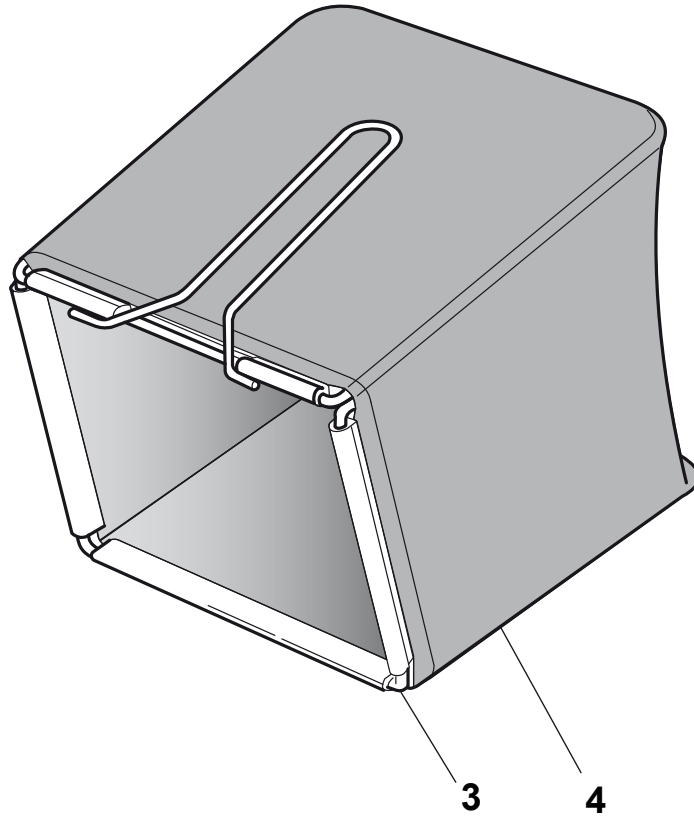

POS	PART. NO	Q.ty	DESCRIPTION	DESCRIZIONE	DESCRIPTION	BESCHREIBUNG	REMARKS
3	81006417/0	1	Chassis Box	Telaio Sacco	Châssis Bac	Rahmen Sack	
4	81002147/0	1	Box, Fabric	Sacco, Tela	Sac, Toile	Sack, Tuck