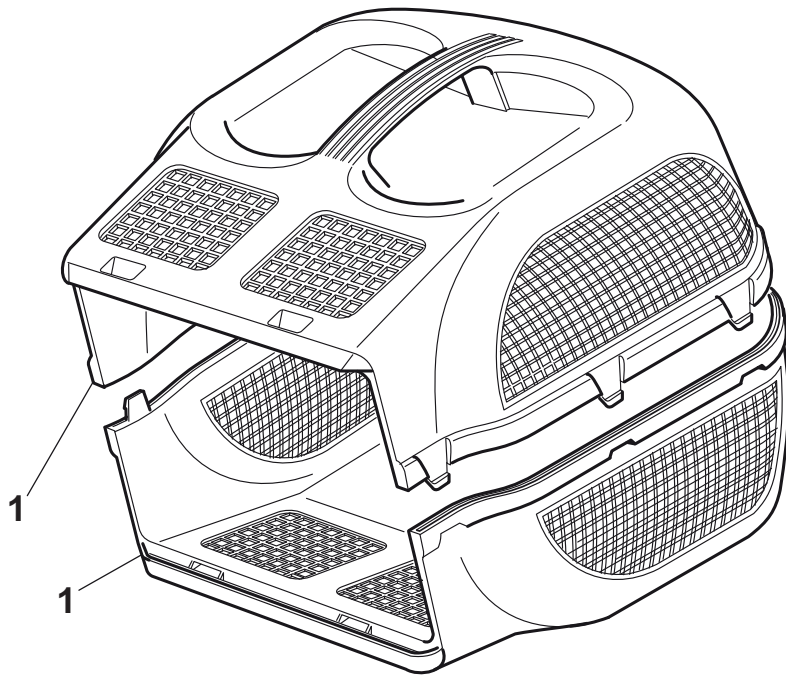

POS	PART. NO	Q.ty	DESCRIPTION	DESCRIZIONE	DESCRIPTION	BESCHREIBUNG	REMARKS
1	322109723/1	1	Support, Cover	Supporto Capottina, Grigio	Support Capot	Haube	
2	22055106/0	1	Cover Red	Capottina Rosso	Capot Rouge	Haube Rot	
2	22055109/0	1	Cover Yellow	Capottina Giallo	Capot Jaune	Haube Gelb	
2	22055124/0	1	Cover Grey	Capottina Grigio	Capot Gris	Haube Grau	
3	12728691/0	1	Screw	Vite	Vis	Schraube	
4	12728524/0	1	Screw	Vite	Vis	Schraube