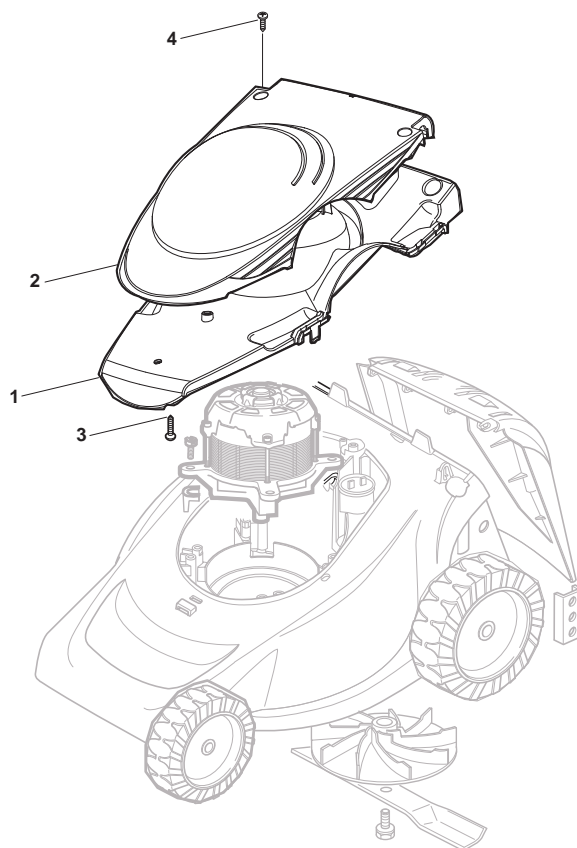

POS	PART. NO	Q.ty	DESCRIPTION	DESCRIZIONE	DESCRIPTION	BESCHREIBUNG	REMARKS
1	322109723/1	1	Support, Cover	Supporto Capottina, Grigio	Support Capot	Haube	
2	22055106/0	1	Cover Red	Capottina Rosso	Capot Rouge	Haube Rot	
2	22055109/0	1	Cover Yellow	Capottina Giallo	Capot Jaune	Haube Gelb	
2	22055124/0	1	Cover Grey	Capottina Grigio	Capot Gris	Haube Grau	
3	12728691/0	1	Screw	Vite	Vis	Schraube	
4	12728524/0	1	Screw	Vite	Vis	Schraube