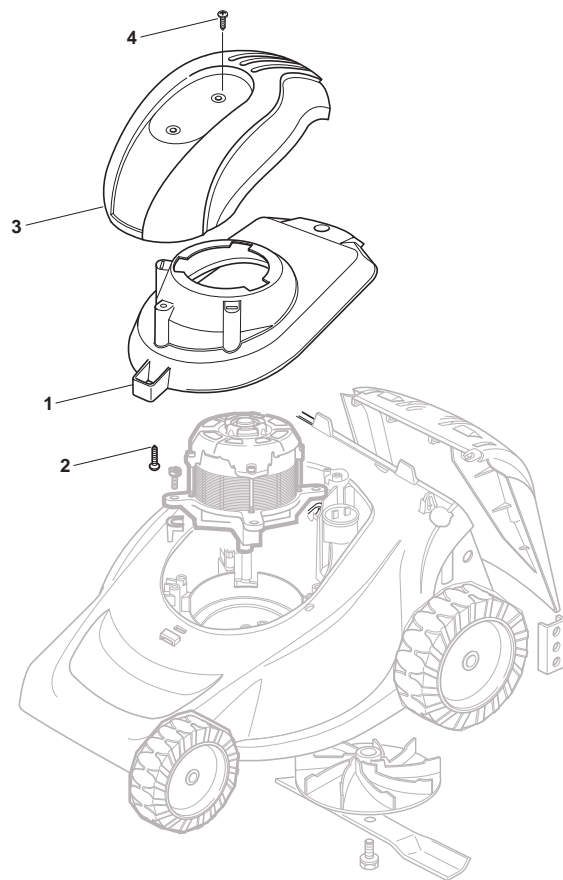

POS	PART. NO	Q.ty	DESCRIPTION	DESCRIZIONE	DESCRIPTION	BESCHREIBUNG	REMARKS
1	22055050/2	1	Support, Cover	Supporto Capottina	Support Capot	Halter, Haube	
2	12728450/0	1	Screw	Vite	Vis	Schraube	
3	22055049/1	1	Cover	Capottina	Capot	Haube	
4	12728680/0	1	Screw	Vite	Vis	Schraube