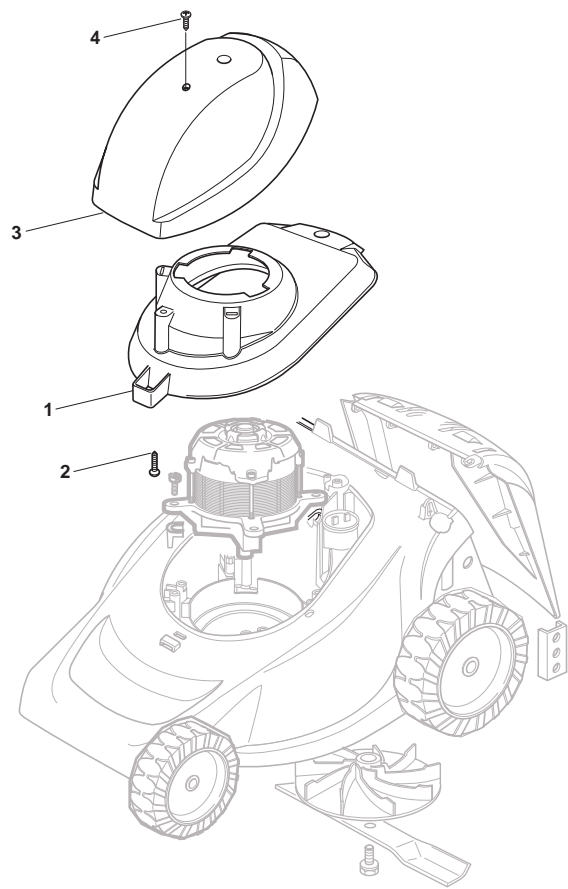

POS	PART. NO	Q.ty	DESCRIPTION	DESCRIZIONE	DESCRIPTION	BESCHREIBUNG	REMARKS
1	22055050/2	1	Support, Cover	Supporto Capottina	Support Capot	Halter, Haube	
2	12728450/0	1	Screw	Vite	Vis	Schraube	
3	22055063/0	1	Cover	Capottina	Capot	Haube	
4	12728680/0	1	Screw	Vite	Vis	Schraube