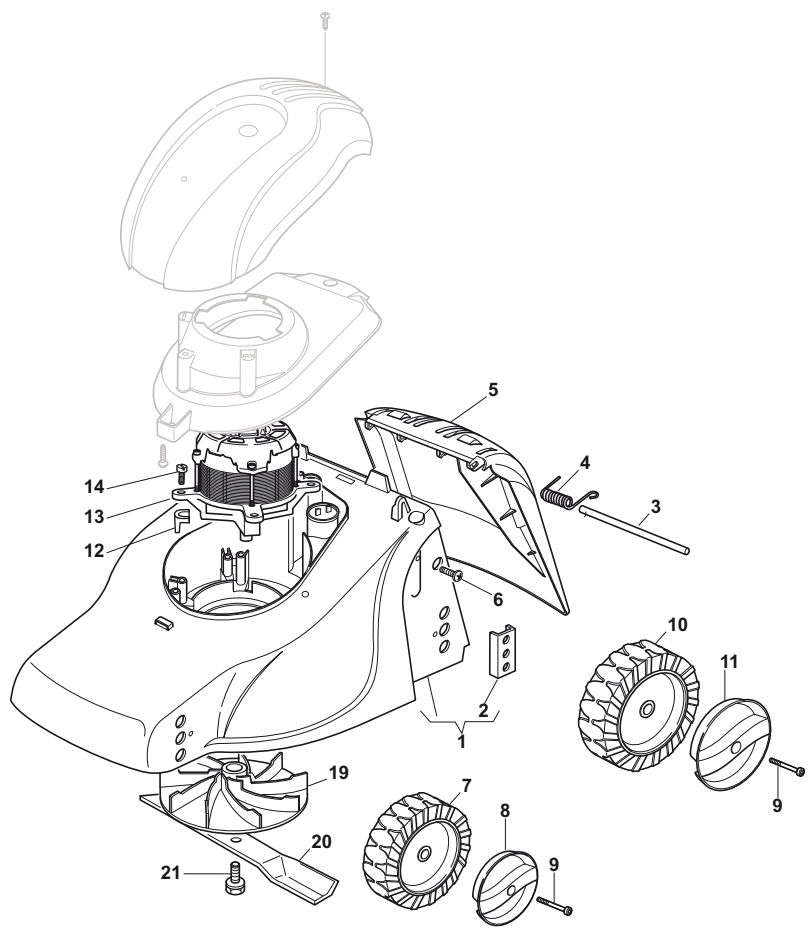

ILLUSTRATED PARTS LIST

C 390

- Use GLOBAL GARDEN PRODUCT Genuine Spare Parts specified in the parts list for repair and/or replacement.
- The contents described in the parts list may change due to improvement.
- The drawings of the spare parts are only indicative and might not represent the part in question exactly.
- The indications "right" - "left" - "front" - "rear" refer to the position of the operator when using the machine.
- When placing orders of parts for repair and/or replacement, make sure that the illustrated parts list is the one applying to the machine's year of manufacture, as shown on the identification plate attached to the machine.

THIS INFORMATION IS NOT INTENDED FOR SALE OR RESALE, AND THIS NOTICE MUST REMAIN ON ALL COPIES.

GLOBAL GARDEN PRODUCTS

POS	PART. NO	Q.ty	DESCRIPTION	DESCRIZIONE	DESCRIPTION	BESCHREIBUNG	REMARKS
1	81001561/0	1	Deck Red	Chassis Rosso	Châssis Rouge	Gehäuse Rot	
2	22785087/1	4	Support, Wheels	Supporto Ruote	Support Roue	Halter, Rad	
3	22512601/0	1	Pin	Perno	Pivot	Bolzen	
4	22450250/0	1	Spring	Molla	Ressort	Feder	
5	322600056/3	1	Stone-Guard	Parasassi	Pare-Pierres	Prallblech	
6	12728450/0	2	Screw	Vite	Vis	Schraube	
7	22686083/0	2	Wheel Ø 130	Ruota Ø 130	Roue Ø 130	Rad Ø 130	
8	322110561/0	2	Hub Cap Grey	Coprimozzo Grigio	Couvre-Moyeu Gris	Radkappe Grau	
9	22524337/0	4	Pin	Perno	Pivot	Bolzen	
10	22686085/0	2	Wheel Ø 160	Ruota Ø 160	Roue Ø 160	Rad Ø 160	
11	322110562/0	2	Hub Cap Grey	Coprimozzo Grigio	Couvre-Moyeu Gris	Radkappe Grau	
12	22167700/0	4	Spacer	Distanziale	Entretoise	Distanzring	
13	118563659/0	1	Motor	Motore	Moteur	Motor	
14	12735410/0	4	Screw	Vite	Vis	Schraube	
19	322465602/1	1	Hub Fan	Mozzo Girante	Moyeu Ventilateur	Läufendenabe	
20	81004142/0	1	Blade Standard	Coltello Standard	Lame Standard	Messer Standard	
21	381004352/1	1	Screw	Vite	Vis	Schraube	