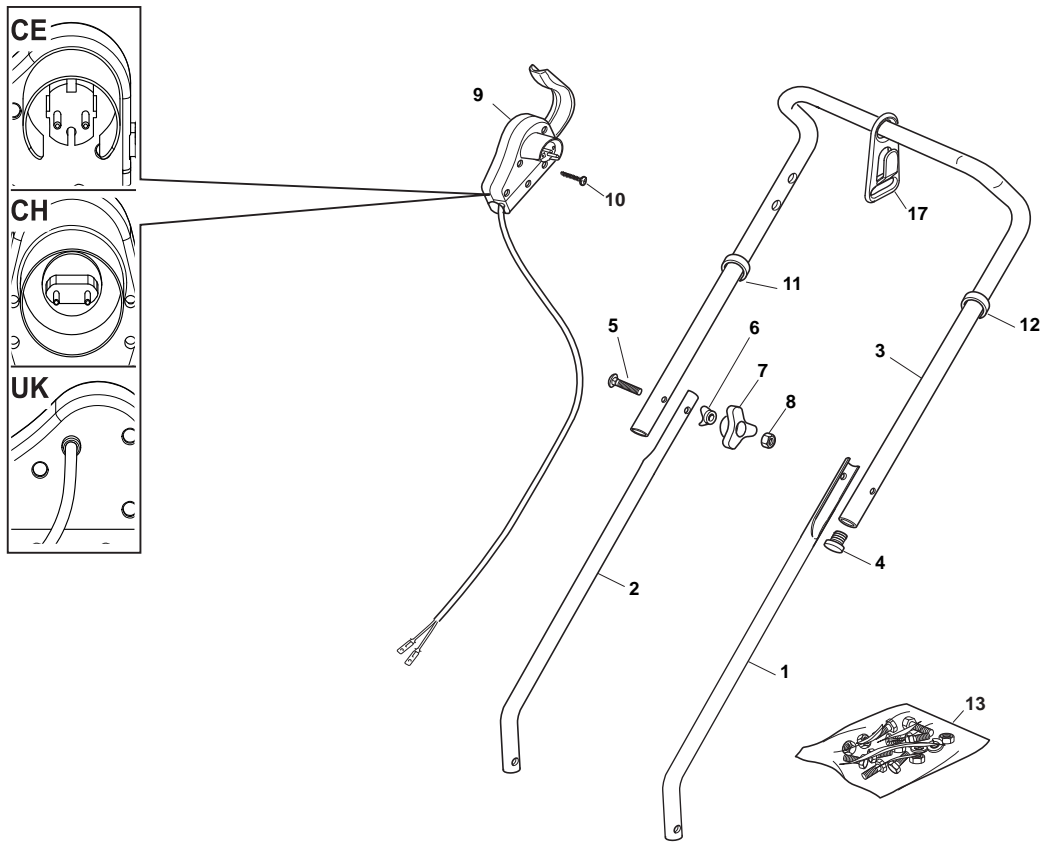

ILLUSTRATED PARTS LIST

C 390

- Use GLOBAL GARDEN PRODUCT Genuine Spare Parts specified in the parts list for repair and/or replacement.
- The contents described in the parts list may change due to improvement.
- The drawings of the spare parts are only indicative and might not represent the part in question exactly.
- The indications "right" - "left" - "front" - "rear" refer to the position of the operator when using the machine.
- When placing orders of parts for repair and/or replacement, make sure that the illustrated parts list is the one applying to the machine's year of manufacture, as shown on the identification plate attached to the machine.

POS	PART. NO	Q.ty	DESCRIPTION	DESCRIZIONE	DESCRIPTION	BESCHREIBUNG	REMARKS
1	381006940/2	1	Handle, L Lower	Manico, Parte Inf Sx	Mancheron, Partie Inferieure G	Holm, Linke Unterteil	
2	381006939/2	1	Handle, R Lower	Manico, Parte Inf Dx	Mancheron, Partie Inferieure D	Holm, Rechte Unterteil	
3	81006941/4	1	Handle, Upper Part	Manico, Parte Sup	Mancheron, Partie Sup.	Holm, Oberteil	
4	18566112/0	2	Cap	Puntale	Bouchon	Gummistopfen	
5	12819120/0	2	Screw	Vite	Vis	Schraube	
6	22680006/1	2	Washer	Rosetta	Rondelle	Scheibe	
7	22399900/0	2	Knob	Manopolina	Poignée	Griff	
8	12293200/0	2	Nut	Dado	Ecrou	Mutter	
9	381600500/2	1	Dead Hand Switch	Salvatore	Int. Main Morte	Tot Manschalter	CE
9	381600501/2	1	Dead Hand Switch	Salvatore	Int. Main Morte	Tot Manschalter	UK
9	381600502/2	1	Dead Hand Switch	Salvatore	Int. Main Morte	Tot Manschalter	CH
10	12728701/0	2	Screw	Vite	Vis	Schraube	
11	22192000/1	1	Anchor Clamp	Fascetta	Collier Ancrage	Bowdenzughalter	
12	22192151/0	1	Fairlead	Fermacavo	Fixation Cable	Kabelbefestigung	
13	81008669/0	1	Outfit, Screws	Dotazione Viteria	Dotation Visserie	Satz, Schrauben	
17	322195101/4	1	Anchor Clamp	Fascetta	Collier Ancrage	Bowdenzughalter	