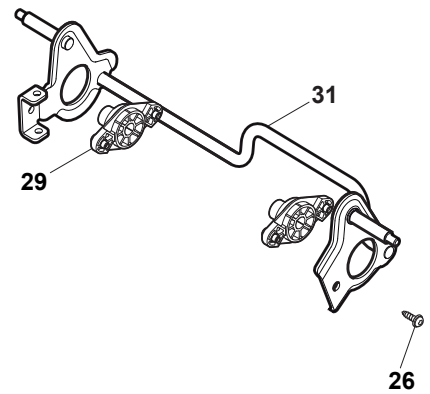

Rear Axle with Bearing

Rear Axle with Plastic Bushing