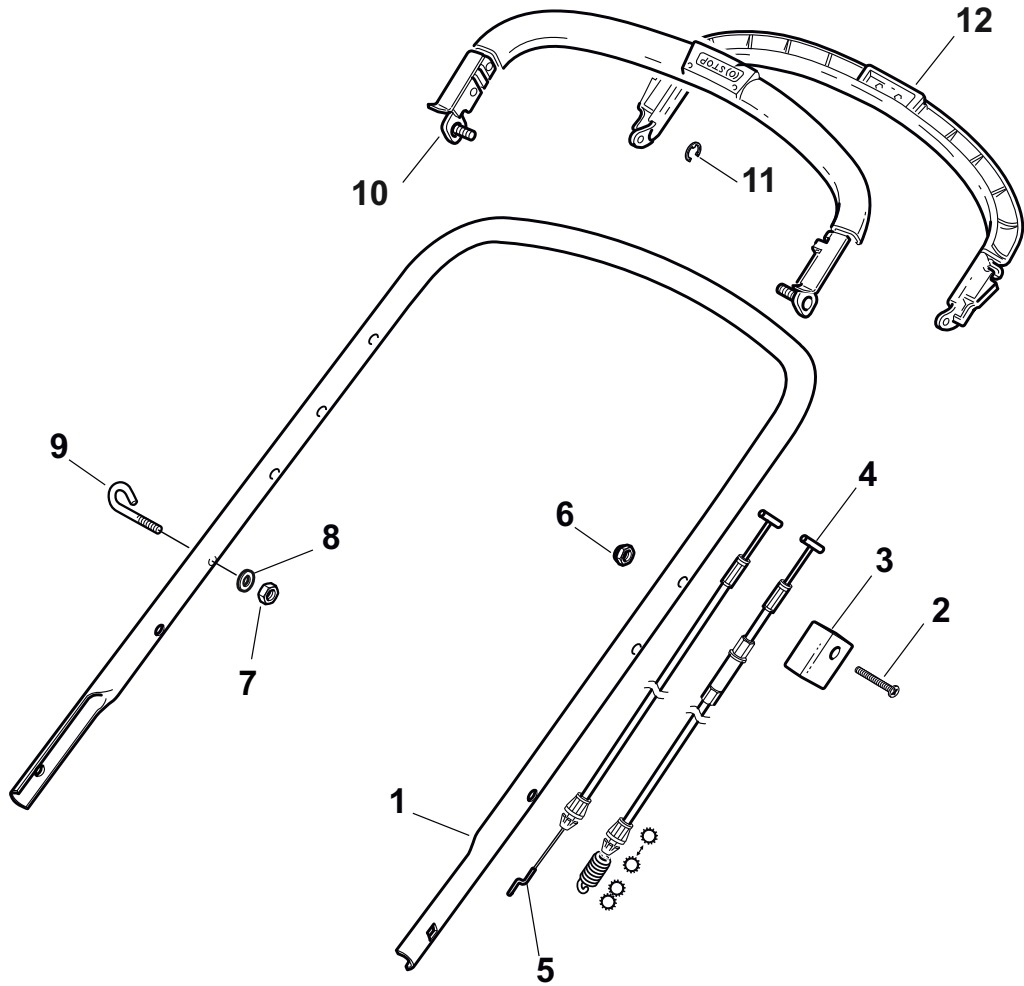

POS	PART. NO	Q.ty	DESCRIPTION	DESCRIZIONE	DESCRIPTION	BESCHREIBUNG	REMARKS
1	381006803/0	1	Handle, Upper Part	Manico, Parte Sup	Mancheron, Partie Superieure	Holm, Oberteil	Black
1	381006805/0	1	Handle, Upper Part	Manico, Parte Sup	Mancheron, Partie Superieure	Holm, Oberteil	Grey
2	112727787/0	1	Screw	Vite	Vis	Schraube	
3	322551640/0	1	Plate	Piastrina	Plaquette	Plättchen	
4	381030094/0	1	Cable, Rear Drive	Cavo Comando Trazione	Câble, Comm. Traction	Kabel, Antrieb	
5	181030056/0	1	Cable, Thread Engine Brake	Cavo Freno Motore	Cable Frein Moteur	Kabel, Motorbremse	Honda-GGP-B&S
5	181030057/0	1	Cable, Thread Engine Brake	Cavo Freno Motore	Cable Frein Moteur	Kabel, Motorbremse	Sumec
6	112154510/0	1	Nut	Dado	Ecrou	Mutter	
7	112154510/0	1	Nut	Dado	Ecrou	Mutter	
8	112521330/0	1	Washer	Rosetta	Rondelle	Scheibe	
9	122430313/0	1	Guide Spring	Molla Guida	Ressort De Guide	Feder Führer	
10	381003330/0	1	Lever, Engine Brake	Leva Freno Motore	Levier Frein Moteur	Hebel, Motorbremse	
11	381003297/1	1	Driving Lever	Leva Trazione	Levier Traction	Antriebhebel	
12	112000930/0	1	Snap Ring	Anello Elastico	Anneau Ressort	Sprengring