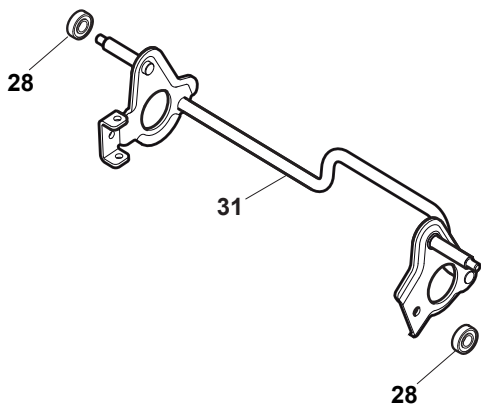

Rear Axle with Plastic Bushing