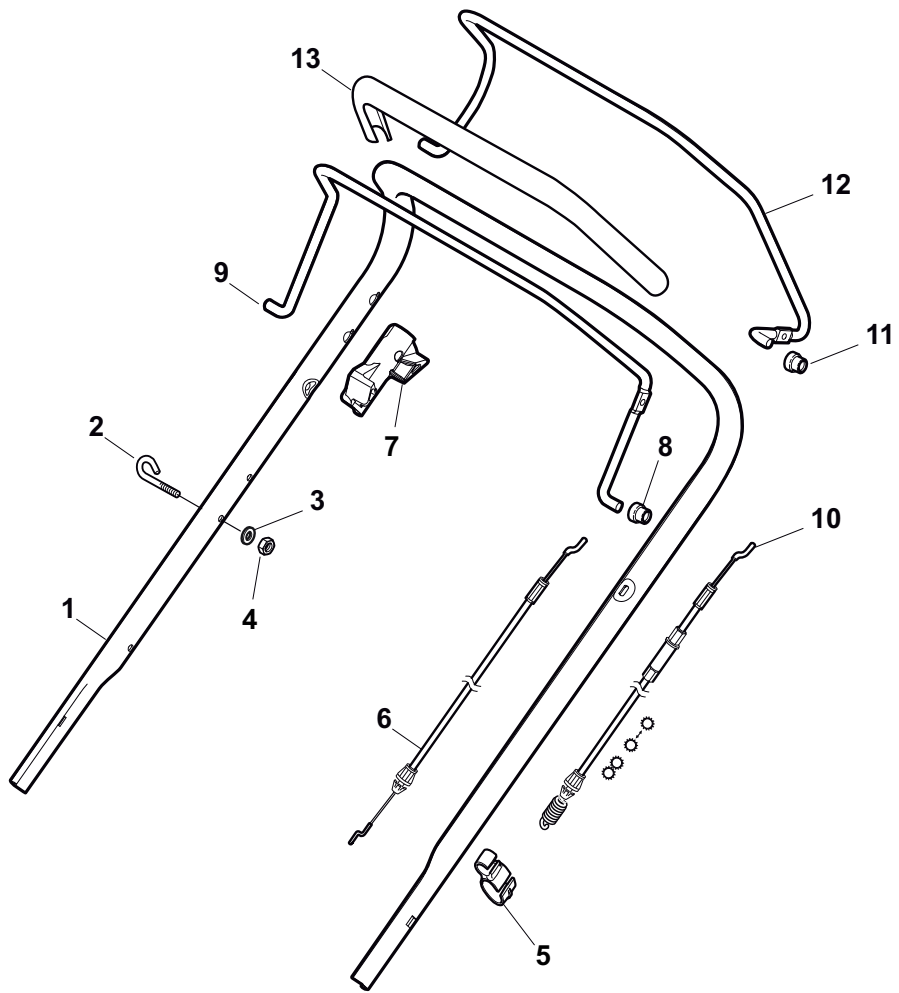

POS	PART. NO	Q.ty	DESCRIPTION	DESCRIZIONE	DESCRIPTION	BESCHREIBUNG	REMARKS
1	381006838/0	1	Handle, Upper Part	Manico, Parte Sup	Mancheron, Partie Superieure	Holm, Oberteil	Black Delta Dashboard
1	381007522/0	1	Handle, Upper Part	Manico, Parte Sup	Mancheron, Partie Superieure	Holm, Oberteil	Black TD-CA Dashboard
1	381007525/0	1	Handle, Upper Part	Manico, Parte Sup	Mancheron, Partie Superieure	Holm, Oberteil	Grey TD-CA Dashboard
2	122430313/0	1	Guide Spring	Molla Guida	Ressort De Guide	Feder Führer	
3	112521330/0	1	Washer	Rosetta	Rondelle	Scheibe	
4	112154510/0	1	Nut	Dado	Ecrou	Mutter	
5	118390020/0	1	Fairlead	Fermacavo	Fixation Cable	Kabelbefestigung	
6	181030053/0	1	Cable, Thread Engine Brake	Cavo Freno Motore	Cable Frein Moteur	Kabel, Motorbremse	B&S - GGP
6	181030054/0	1	Cable, Thread Engine Brake	Cavo Freno Motore	Cable Frein Moteur	Kabel, Motorbremse	GGP 150cc
6	181030056/0	1	Cable, Thread Engine Brake	Cavo Freno Motore	Cable Frein Moteur	Kabel, Motorbremse	B&S E Series
6	181030070/0	1	Cable, Thread Engine Brake	Cavo Freno Motore	Cable Frein Moteur	Kabel, Motorbremse	Honda
7	322545204/0	1	Fulcrum Pin	Perno Fulcro	Pivot	Gelenkpunkt	
8	122041966/0	1	Bush	Bussola	Douille	Büchse	
9	181003300/1	1	Lever, Engine Brake	Leva Freno Motore	Levier Frein Moteur	Hebel, Motorbremse	
10	381030051/0	1	Cable, Rear Drive	Cavo Comando Trazione	Câble, Comm. Traction	Kabel, Antrieb	
11	122041966/0	1	Bush	Bussola	Douille	Büchse	
12	181003301/0	1	Lever, Driving	Leva Trazione	Levier Traction	Antriebhebel	
13	122291050/0	1	Handgrip Black	Impugnatura Manico Nera	Poignée Noir	Handgriff Schwarz